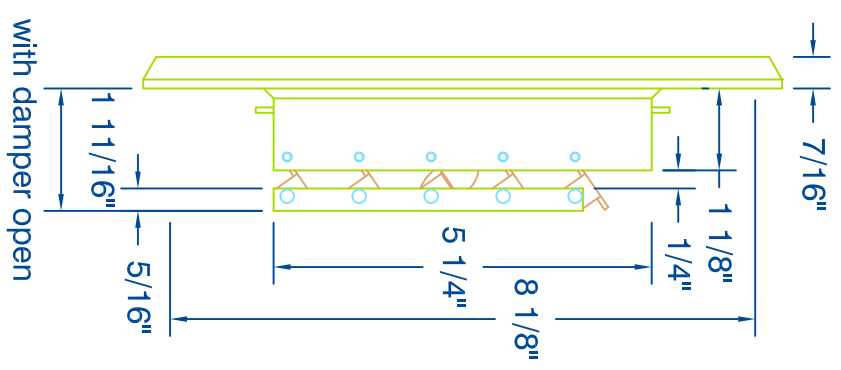

SQUARE DIFFUSER - 3 WAY

PLAN VIEW

SECTION

Available Stock
(Opening Sizes)

- 6" x 6"
- 8" x 8"
- 10" x 10"
- 12" x 12"

REQUIREMENTS

MATERIAL :	ALUMINUM
FINISH :	WHITE GLOSS BAKED ENAMEL
MOUNTING :	Screw Holes (4)

ARCHITECTURAL GRILLE
42 SECOND AVENUE
BROOKLYN, NY 11215

DATE	APPROVED
JOB #
QUOTE #	

CUSTOMER		SIZE	REV
DESCRIPTION		A	-
SCALE		1	of 1
SHEET		0.375:1	
SQUARE DIFFUSER - 3 WAY			