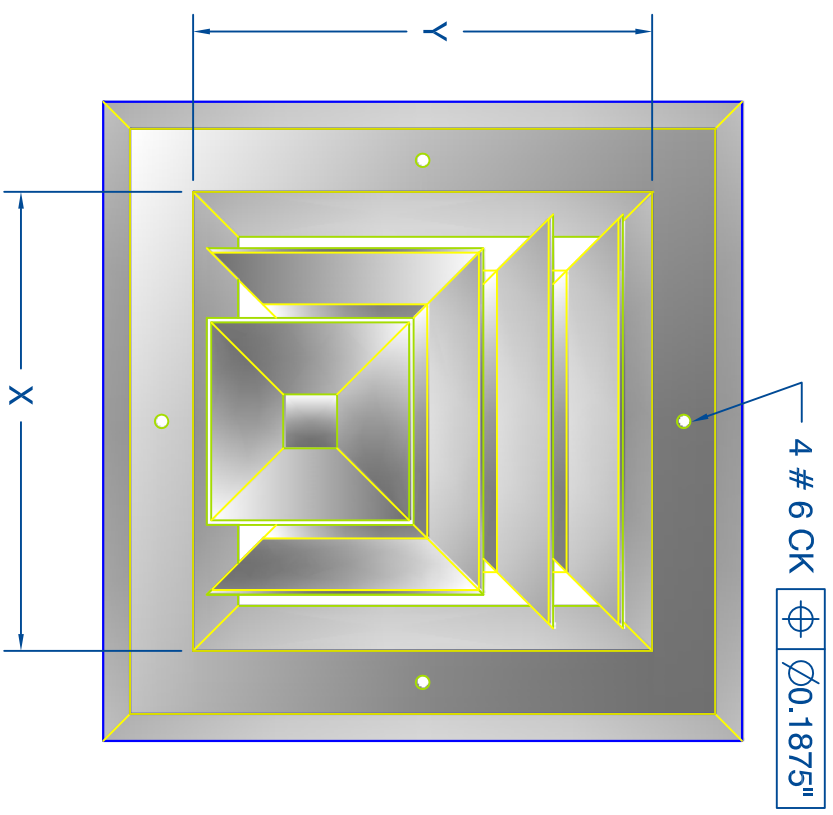

SQUARE DIFFUSER - 3 WAY

PLAN VIEW

SECTION

Available Stock
(Opening Sizes)

- 6" x 6"
- 8" x 8"
- 10" x 10"
- 12" x 12"

REQUIREMENTS

MATERIAL :	ALUMINUM
FINISH :	WHITE GLOSS BAKED ENAMEL
MOUNTING :	Screw Holes (4)

ARCHITECTURAL GRILLE
42 SECOND AVENUE
BROOKLYN, NY 11215

DATE	APPROVED
JOB #
QUOTE #	

CUSTOMER		SIZE	REV
DESCRIPTION		A	-
SCALE		1	of 1
SHEET		0.375:1	
SQUARE DIFFUSER - 3 WAY			