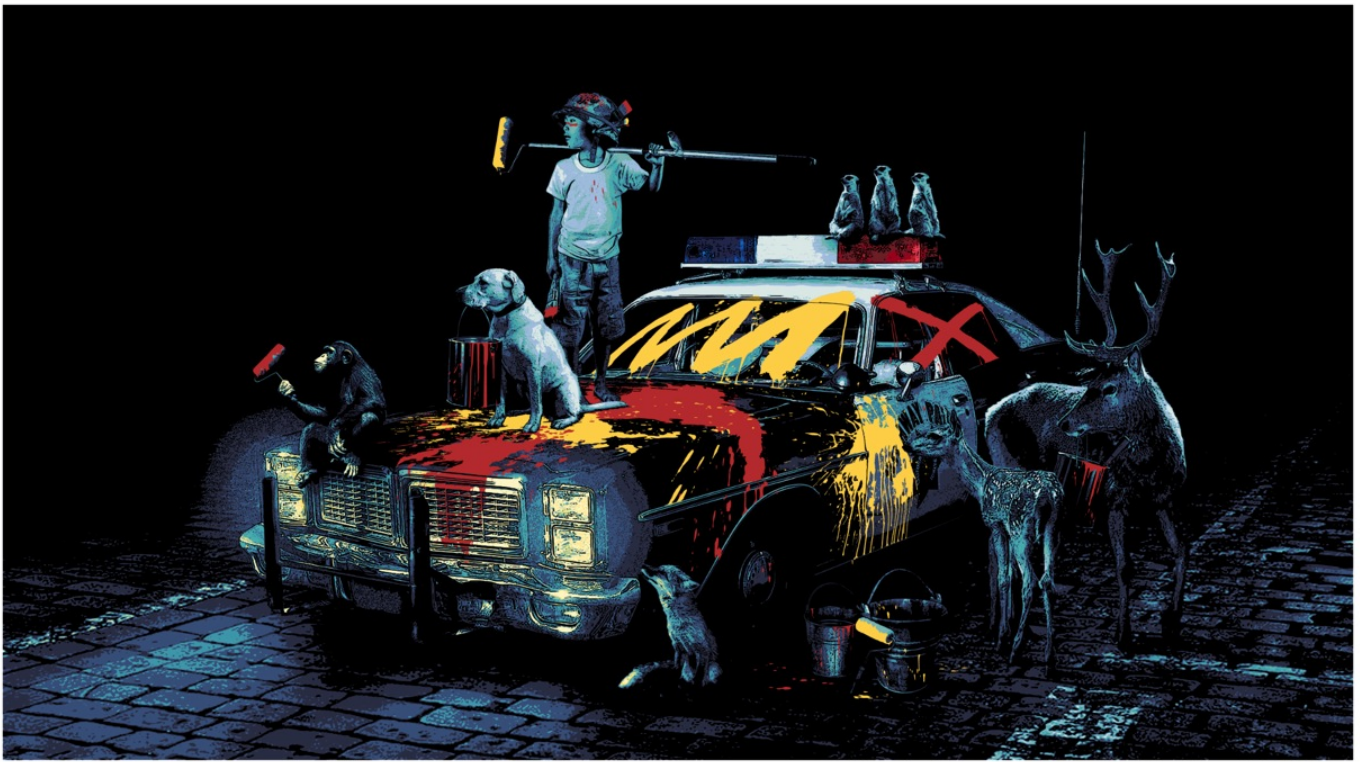

Rainbow Inc. – Revolution
Edition of 100
558 x 914mm
S/ N with COA
20 color screen print
$300