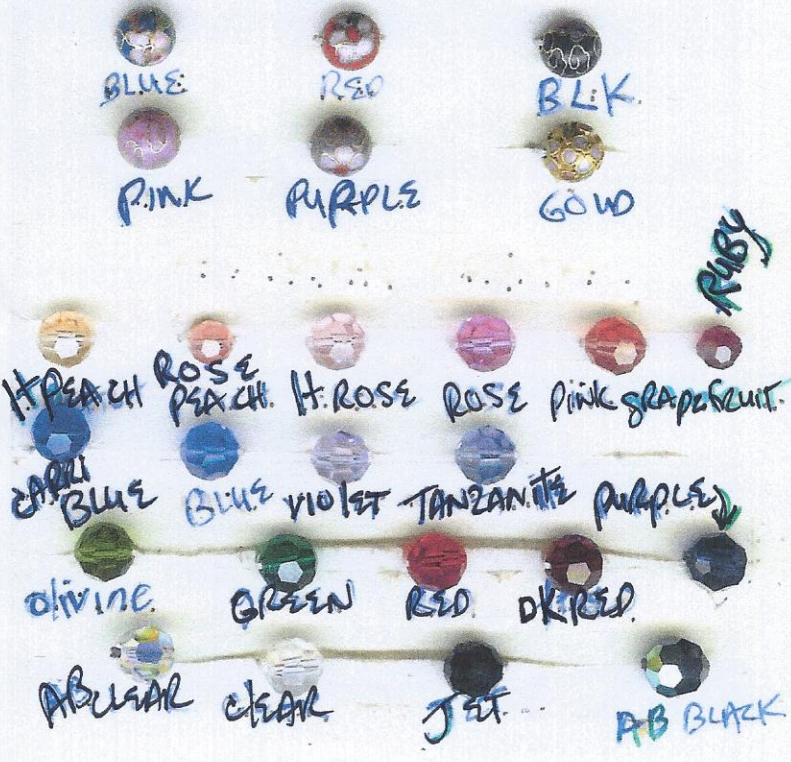

BR43

BR45

BR53

BR55

BR9

BBR1

BBR5

# GEM STONES

# NATURAL STONES

- RQ-ROSE QUARTZ
- LVA-LAVENDER AMETHYST
- PERI-PERIDOT
- BLA-BLUE LACE AGATE
- RHO-RHODOCHROSITE
- BLUON-BLUE ONYX
- GRO-GREEN ONYX
- LP-LAPIS
- TUR-CHINESE TURQUOISE
- AMAZ-AMAZONITE
- MAL-MALACHITE
- ADV-DK ADVENTURINE
- HEM-HEMATITE
- BO-BLACK ONYX
- GRT-GARNET
- AMB-AMBER
- TGY-TIGER EYE
- REDTGY-RED TIGER EYE
- CAR-CARNELIAN
- AME-AMETHYST
- FWP-FRESH WATER PEARL
- MOP-MOTHER OF PEARL
- GB-14 KT GOLD FILLED BALL
- SB-SILVER BALL
- GLSPRL-GLASS PEARL
- STARS AVAILABLE:
- QUARTZ(FROSTED)
- ROSE QUARTZ
- LT AMETHYST
- SODALITE
- HEMATITE
- BLACK ONYX
- HEARTS AVAILABLE
- RED JASPER
- QUARTZ(FROSTED)
- LT AMETHYST
- HEMATITE
- BLACK ONYX
- SWAROSKI AUSTRIAN CRYSTAL
- LT PEACH
- ~~LT PEACH~~ ROSE PEARL
- LT ROSE
- ROSE
- PINK GRAPEFRUIT
- ~~LT ROSE~~ CARBI BLUE
- BLUE
- VIOLET
- TANZANITE
- ~~BLUE~~
- PURPLE ~~VEDONSIF (MARK)~~
- OLIVINE
- GREEN
- RED
- DK RED
- CLEAR
- CLEAR AB (AURORA BOREALIS)
- JET
- JET AB
- RUBY