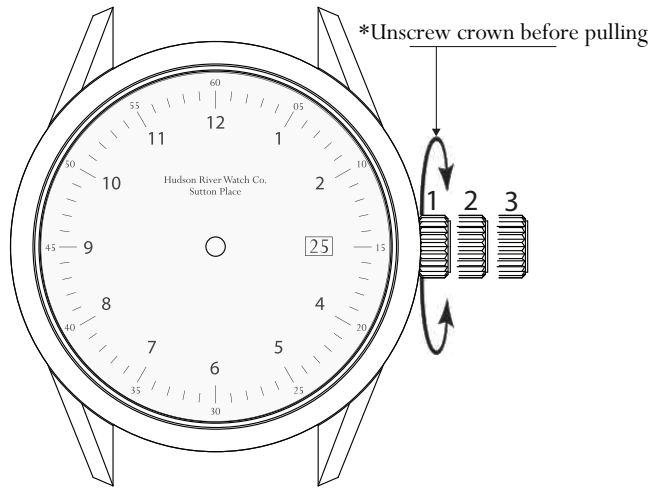

Operating Instructions

(Sutton Place and Delancey Street)

Caliber	Position	Functions
ETA 955.112	1	Normal running position
	2	Date adjustment position
	3	Hand setting position; stop-second

Caliber	Position	Functions
ETA 955.112	1	Normal running position
	2	No function
	3	Hand setting position; stop-second