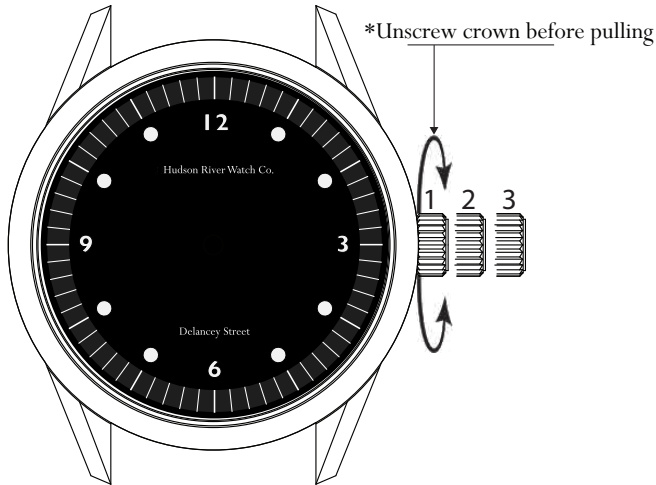

Operating Instructions

(Sutton Place and Delancey Street)

Caliber	Position	Functions
ETA 955.112	1	Normal running position
	2	Date adjustment position
	3	Hand setting position; stop-second

Caliber	Position	Functions
ETA 955.112	1	Normal running position
	2	No function
	3	Hand setting position; stop-second