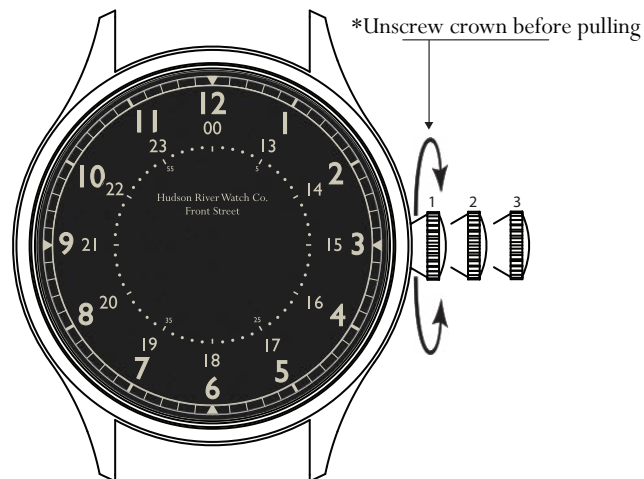

## Operating Instructions (Fulton Street and Front Street)

Caliber	Position	Functions
ETA 955.112	1	Normal running position
	2	No function
	3	Hand setting position; stop-second

Caliber	Position	Functions
ETA 955.112	1	Normal running position
	2	No function
	3	Hand setting position; stop-second