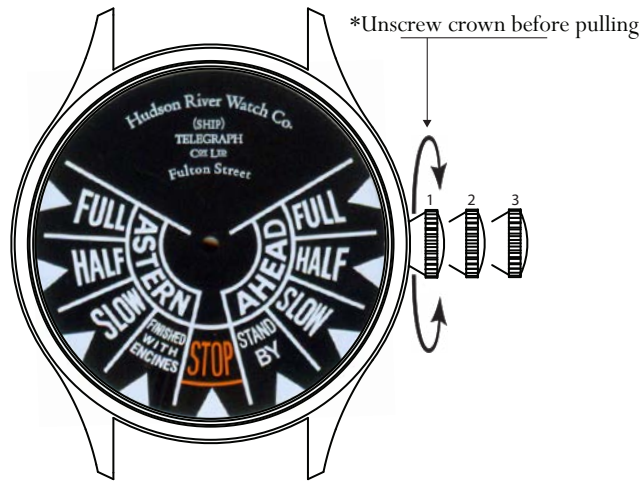

## Operating Instructions (Fulton Street and Front Street)

Caliber	Position	Functions
ETA 955.112	1	Normal running position
	2	No function
	3	Hand setting position; stop-second

Caliber	Position	Functions
ETA 955.112	1	Normal running position
	2	No function
	3	Hand setting position; stop-second