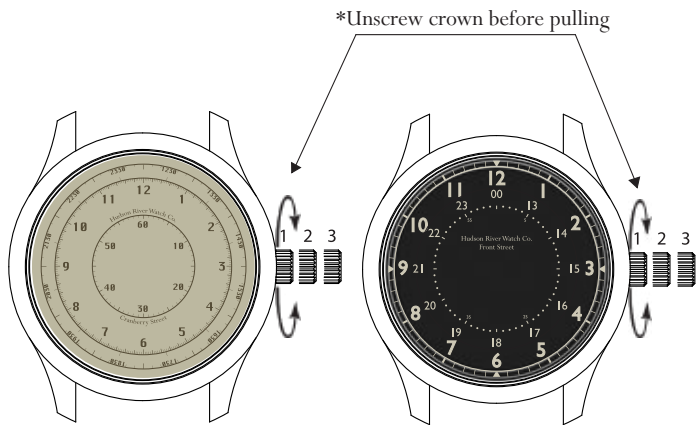

# Operating Instructions

Berry Street - Cranberry Street - Front Street (Silver)

Caliber	Position	Functions
Ronda 1014	1	Normal running position
	2	Hand setting position; stop-second

Caliber	Position	Functions
ETA 955.112	1	Normal running position
	2	No function
	3	Hand setting position; stop-second