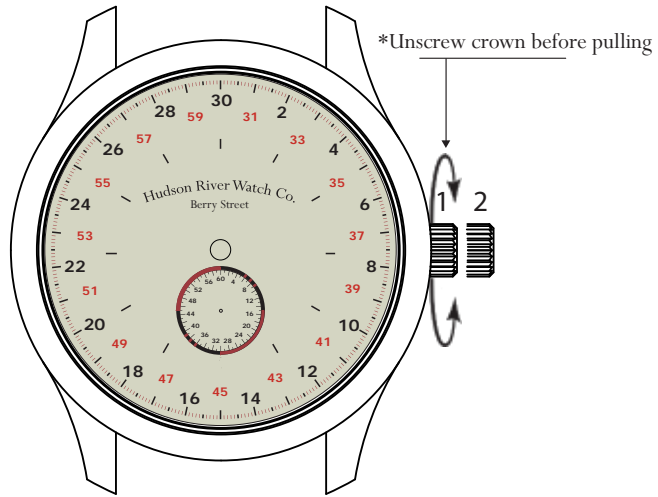

# Operating Instructions

Berry Street - Cranberry Street - Front Street (Silver)

Caliber	Position	Functions
Ronda 1014	1	Normal running position
	2	Hand setting position; stop-second

Caliber	Position	Functions
ETA 955.112	1	Normal running position
	2	No function
	3	Hand setting position; stop-second