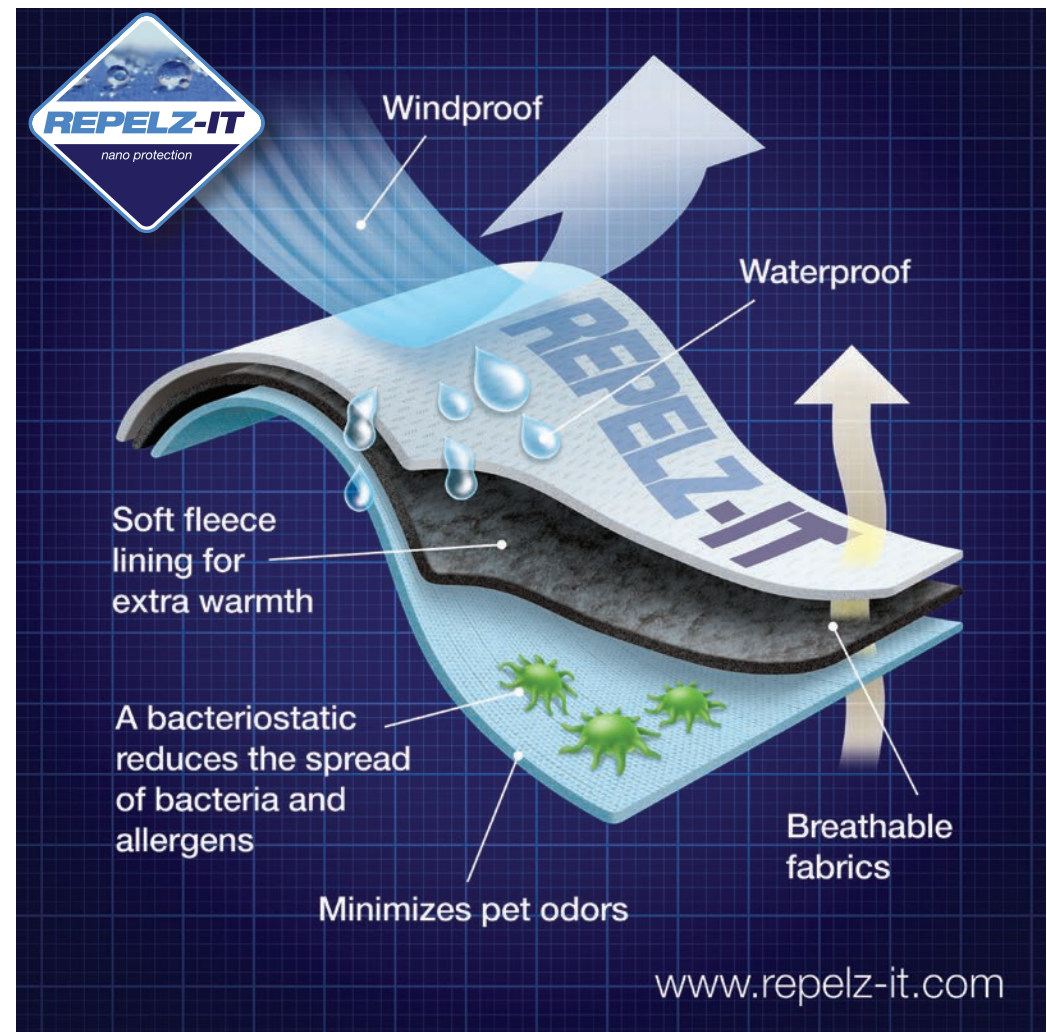

OUTERWEAR

Dave looks smart sporting our new and improved Aspen Parka. Dave is a rescue dog from the Florida Little Dog Rescue Group. He's now happily part of the Dog Gone Smart™ Family!

www.floridalittledogrescue.com

OUTERWEAR

DOG GONE SMART™ OUTERWEAR

features the best of both worlds—style and function! Our award-winning waterproof zipper feature allows any dog leash to easily clip through the jacket to a collar or harness ring.

The 4-inch long waterproof zipper allows for plenty of adjustability when attaching the leash to the collar or harness ring. Simply open the zipper, clip the leash to the harness ring, and re-zip to keep your pup warm and dry.