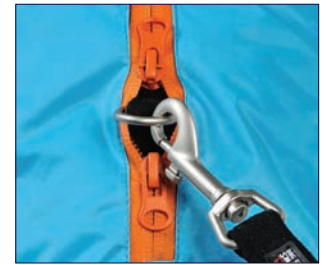

OUTERWEAR

DOG GONE SMART™ OUTERWEAR

features the best of both worlds—style and function! Our award-winning waterproof zipper feature allows any dog leash to easily clip through the jacket to a collar or harness ring.

The 4-inch long waterproof zipper allows for plenty of adjustability when attaching the leash to the collar or harness ring. Simply open the zipper, clip the leash to the harness ring, and re-zip to keep your pup warm and dry.