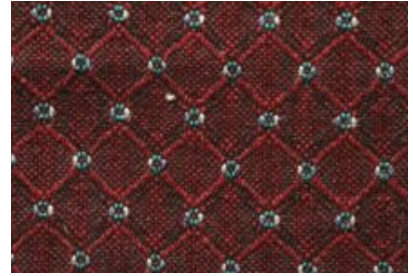

FABRIC SWATCHES

Hunter Green #1

Navy Blue #2

Burgundy #4

Green Vinyl #7

Brown Vinyl #6

Black Vinyl #14

Buff #8