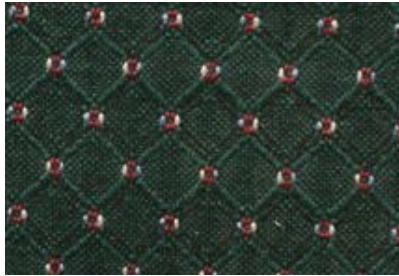

FABRIC SWATCHES

Hunter Green #1

Navy Blue #2

Burgundy #4

Green Vinyl #7

Brown Vinyl #6

Black Vinyl #14

Buff #8