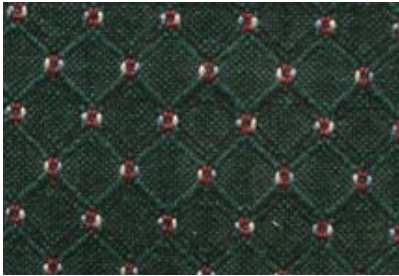

Color: Medium Oak

Medium

FABRIC SWATCHES

Hunter Green #1

Navy Blue #2

Burgundy #4

Green Vinyl #7

Brown Vinyl #6