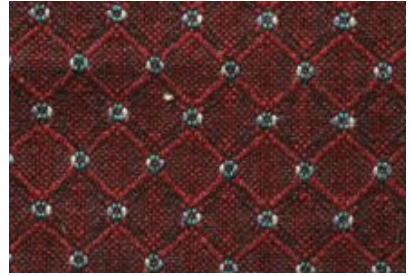

Color: Medium Oak

Medium

FABRIC SWATCHES

Hunter Green #1

Navy Blue #2

Burgundy #4

Green Vinyl #7

Brown Vinyl #6

Black Vinyl #14

Buff #8

Waterfall Sage #13

Rapids Green #15

Rapids Mocha #16

Rapids Beige #17

Olive Micro Fiber #18

Peat Micro Fiber #19