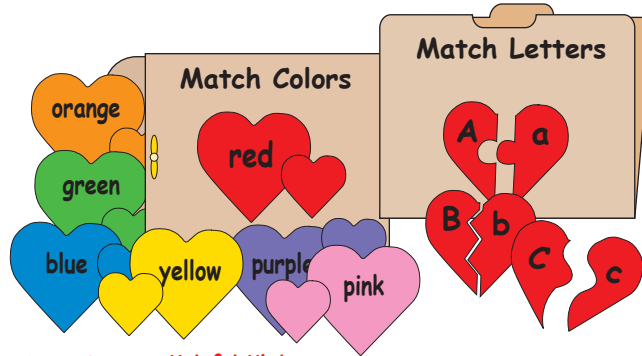

Helpful Hearts...by Creative Shapes Etc.

1. Match the Facts Activities

- ◆ Match lower and upper case letters
- ◆ Match states and capitals
- ◆ Match numbers and solve Math problems

laminates for permanence

Helpful Hints:

- ◆ Store in hanging files so activities are easy to use at a moment's notice.
- ◆ Create self-checking game pieces. Put the correct answer on the backside.

2. Word Cards & More!

- ◆ Sight Words
- ◆ Vocabulary Words
- ◆ Spelling Words
- ◆ Science Words
- ◆ "Put in Order"
 - Numbers 1-10
 - Days of the Week
 - Months of the Year
 - Alphabetize Words
- ◆ Easy to Store
 - Zip Lock™ Bags
 - Envelopes
 - Hanging File Folders

laminates for permanence

3. Ring Things

- ◆ Flash Cards for Drill & Practice!
- ◆ Math Facts
- ◆ Vocabulary Words
- ◆ Spelling Words

Helpful Hints:

- ◆ Make self-checking with answers on the back.
- ◆ Laminate for permanence or write & wipe.

4. Heart Shaped Books

5. Valentine Cards

- ◆ What a fun way to reinforce writing skills!

Optional: Glue a wrapped candy treat here.

6. Easy paper "Spring" Pop-ups

1. Cut long paper strip (1/2" x 6")

2. Accordion fold
3. Glue to card
4. Glue on a sheet of a notepad