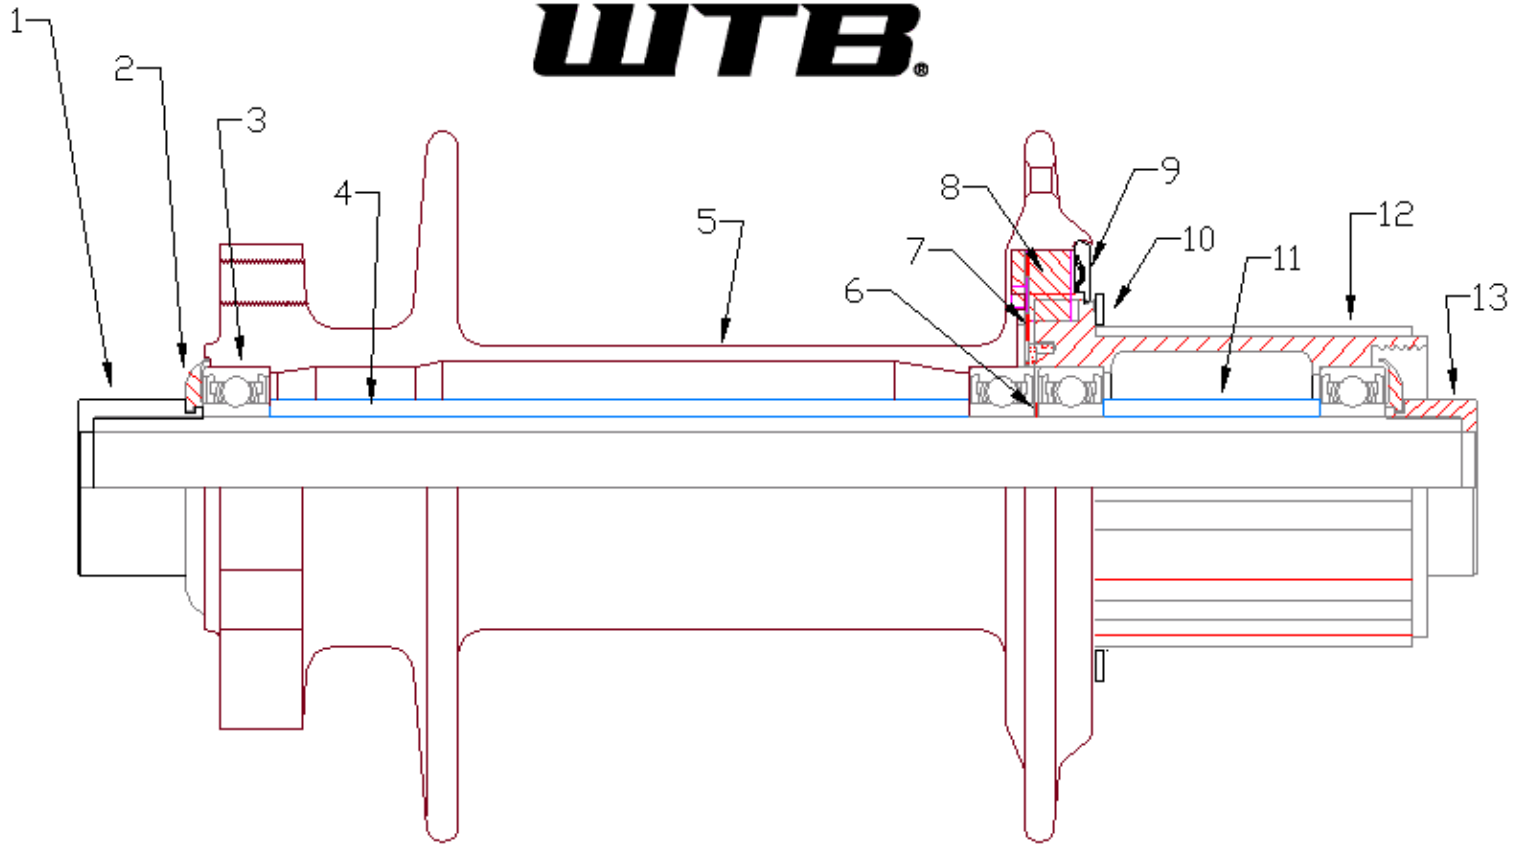

# WTB.

LaserDisc Super Duty 150mm Rear Hub			
Item	Quantity	WTB Part Number	Description
1	1	W135-0186	LaserDisc Super Duty Rear Axle with Non-Drive Side End Cap
2	2	W135-0111	LaserDisc Bearing Dust Seal
3	4	W135-0104	LaserDisc Radial Cartridge Bearings, 15 x 26 x 7mm
4	1	W135-0141	LaserDisc Super Duty 150mm Rear Bearing Sleeve
5	1	W135-0140	LaserDisc Super Duty 150mm Rear Hub Shell
6	1	W135-0128	LaserDisc Axle Washer, 15 x 17 x .5mm
7	1	W135-0110	LaserDisc Cam Plate
8	1	W135-0115	LaserDisc Ratchet Pawls
9	6	W135-0109	LaserDisc Freehub Body Dust Seal
10	1	W135-0157	LaserDisc Cassette Spacer, 35 x 40 x .5mm
11	1	W135-0129	LaserDisc Freehub Body Bearing Sleeve
12	1	W135-0137	LaserDisc Freehub Body with Loop Spring
13	1	W135-0143	LaserDisc Super Duty Rear Drive Side Slotted End Cap