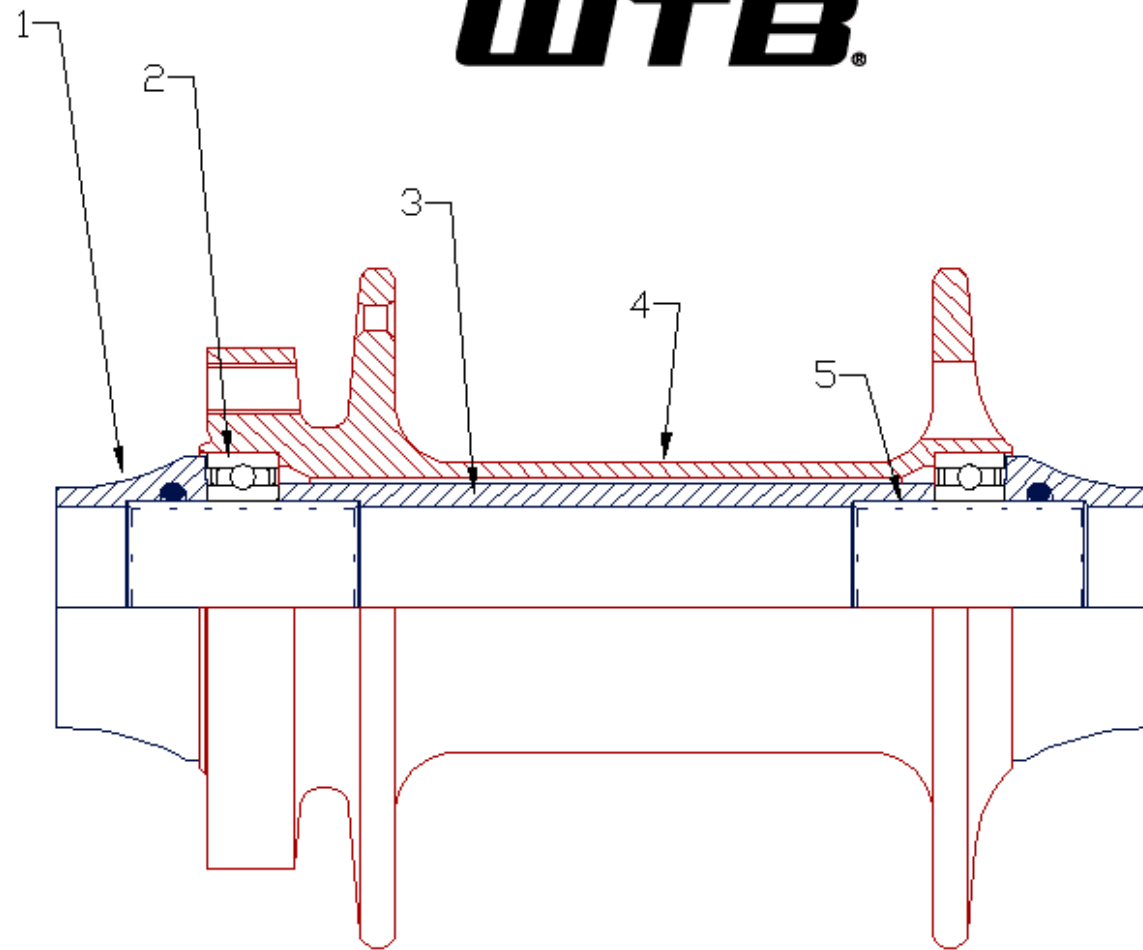

WTB®

LaserDisc Super Duty Front Hub			
Item	Quantity	WTB Part Number	Description
1	2	W135-0154	LaserDisc Super Duty Front End Cap with O-Rings
2	2	W135-0148	LaserDisc Radial Cartridge Bearings, 21.5 x 31 x 7mm
3	1	W135-0147	LaserDisc Super Duty Front Bearing Sleeve
4	1	W135-0146	LaserDisc Super Duty Front Hub Shell
5	2	W135-0149	LaserDisc Super Duty Front Locator Sleeve