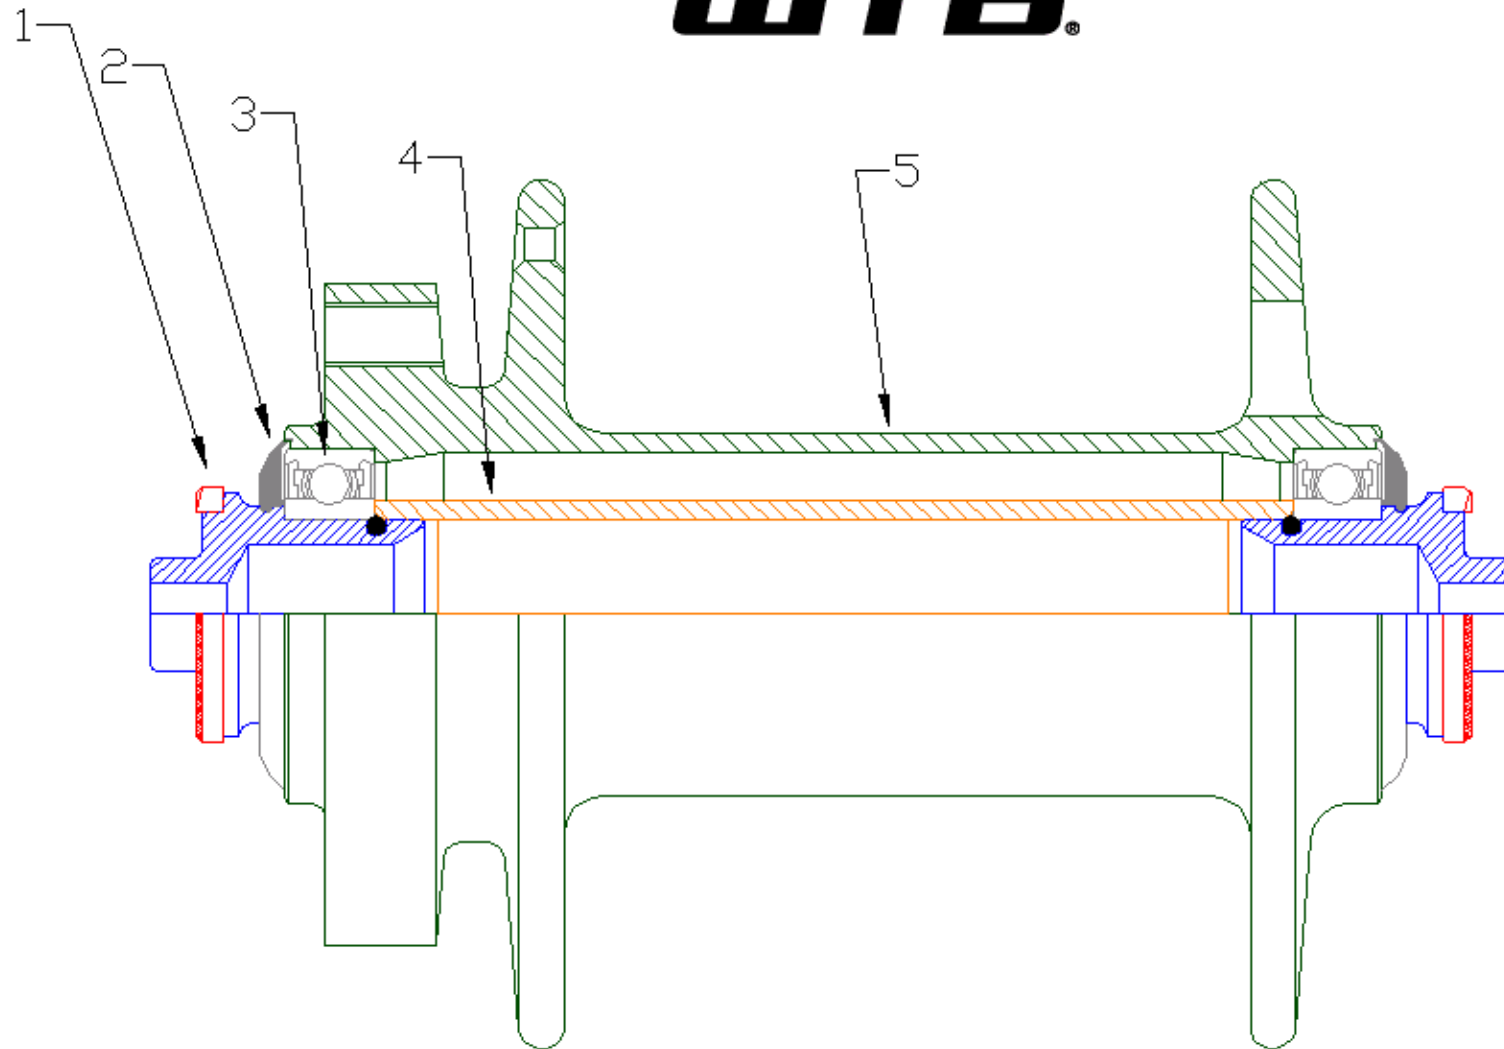

WTB.

LaserDisc Lite Front Hub			
Item	Quantity	WTB Part Number	Description
1	2	W135-0132	LaserDisc Lite Front End Cap with Grip Ring & O-Ring
2	2	W135-0111	LaserDisc Bearing Dust Seal
3	2	W135-0104	LaserDisc Radial Cartridge Bearing, 15 x 26 x 7mm
4	1	W135-0134	LaserDisc Lite Front Axle
5	1	W135-0131	LaserDisc Lite Front Hub Shell