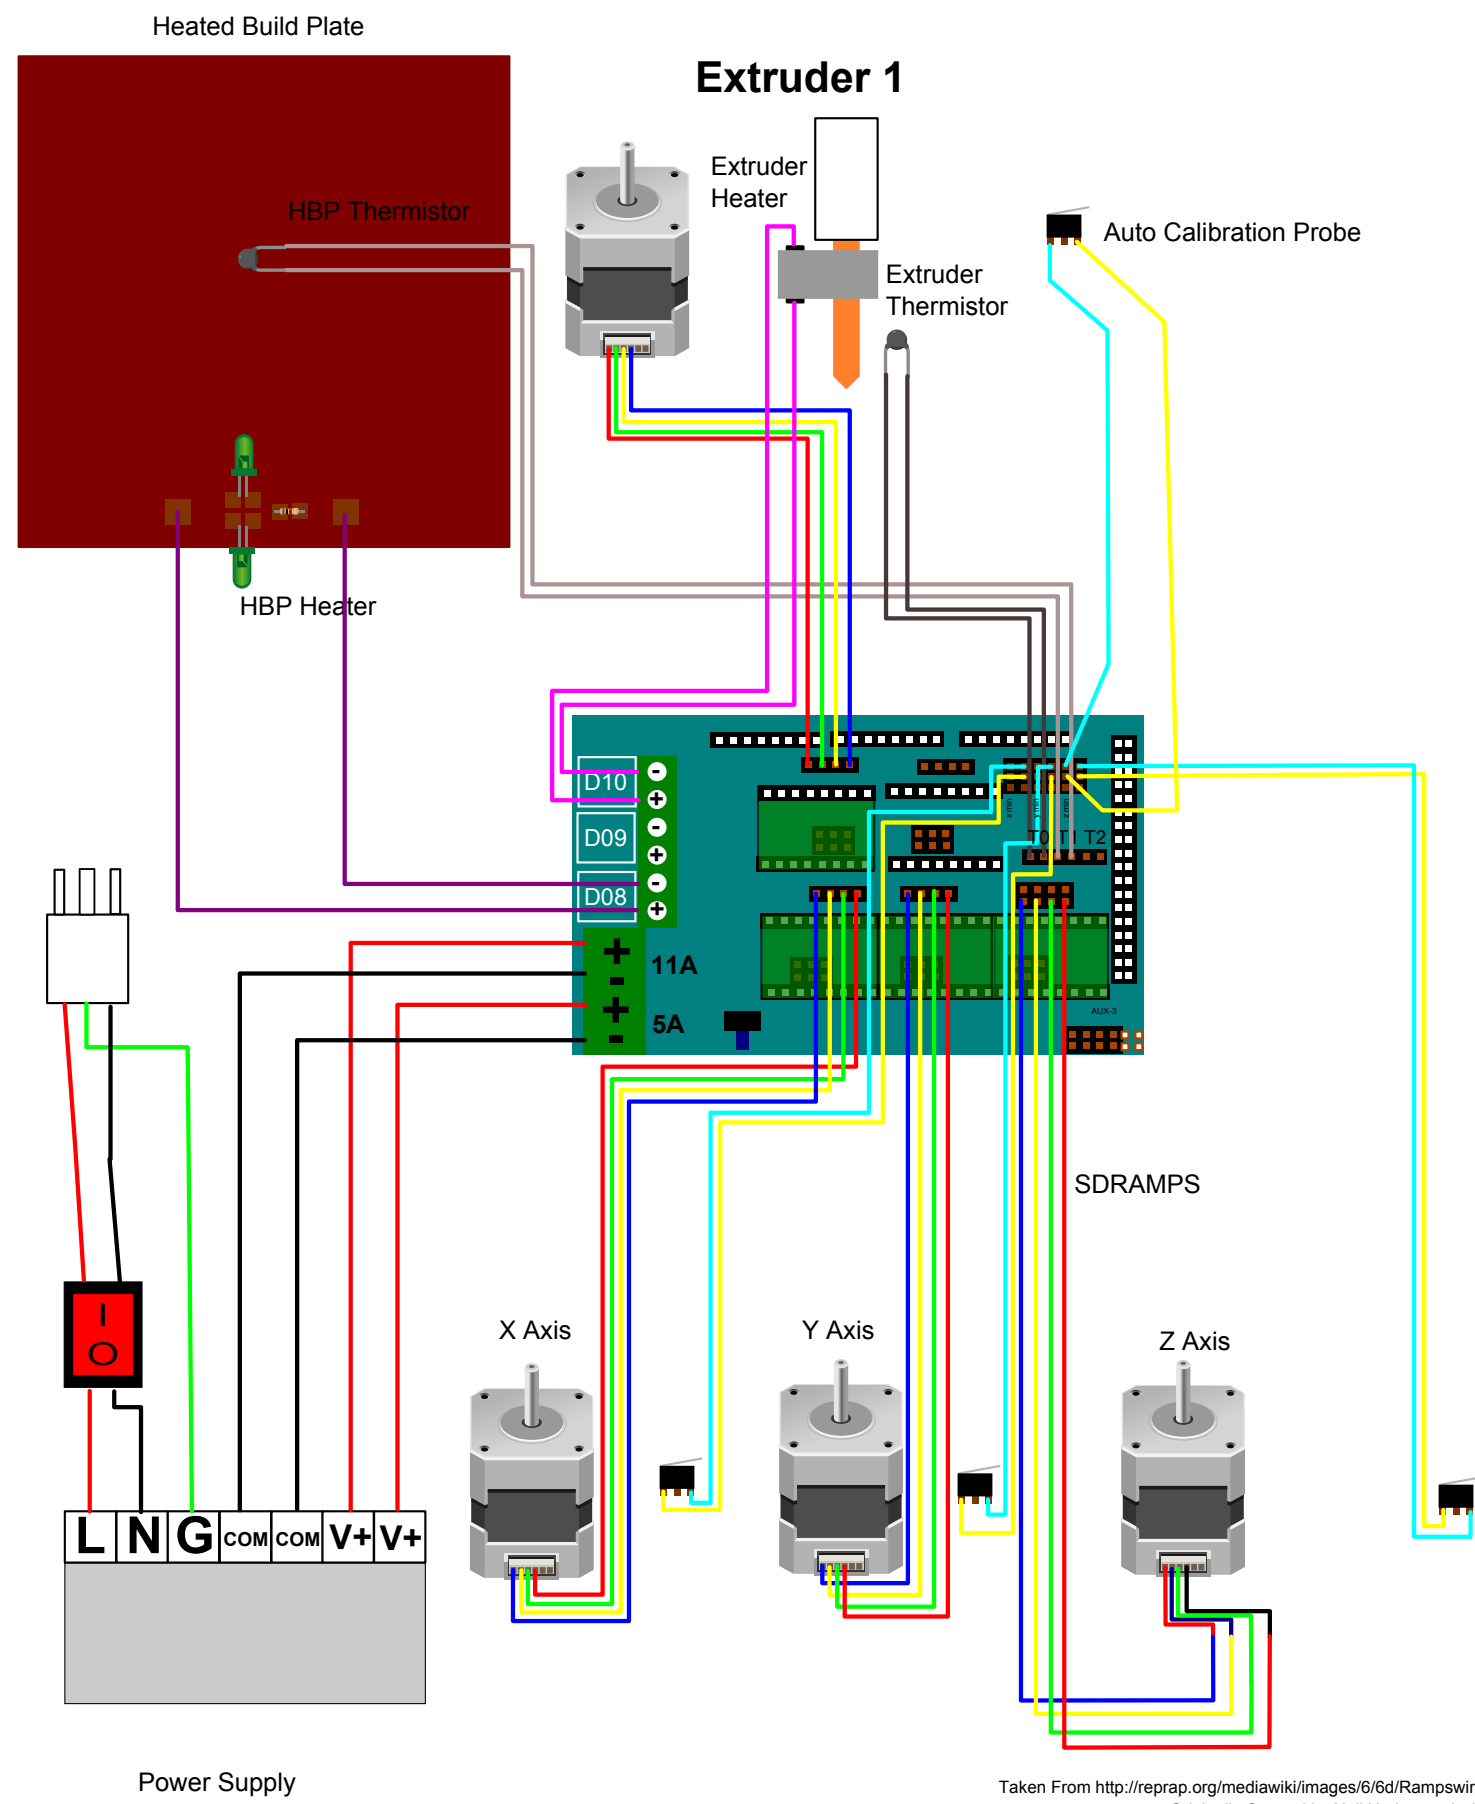

# Ramps 1.4 Electronics Diagram for Kossel Clear (ABS)

Taken From <http://reprap.org/mediawiki/images/6/6d/Rampswire14.svg>  
Originally Created by Neil Underwood 5/28/2011

# Ramps 1.4 Electronics Diagram for Kossel Clear (PLA)

Taken From <http://reprap.org/mediawiki/images/6/6d/Rampswire14.svg>  
Originally Created by Neil Underwood 5/28/2011