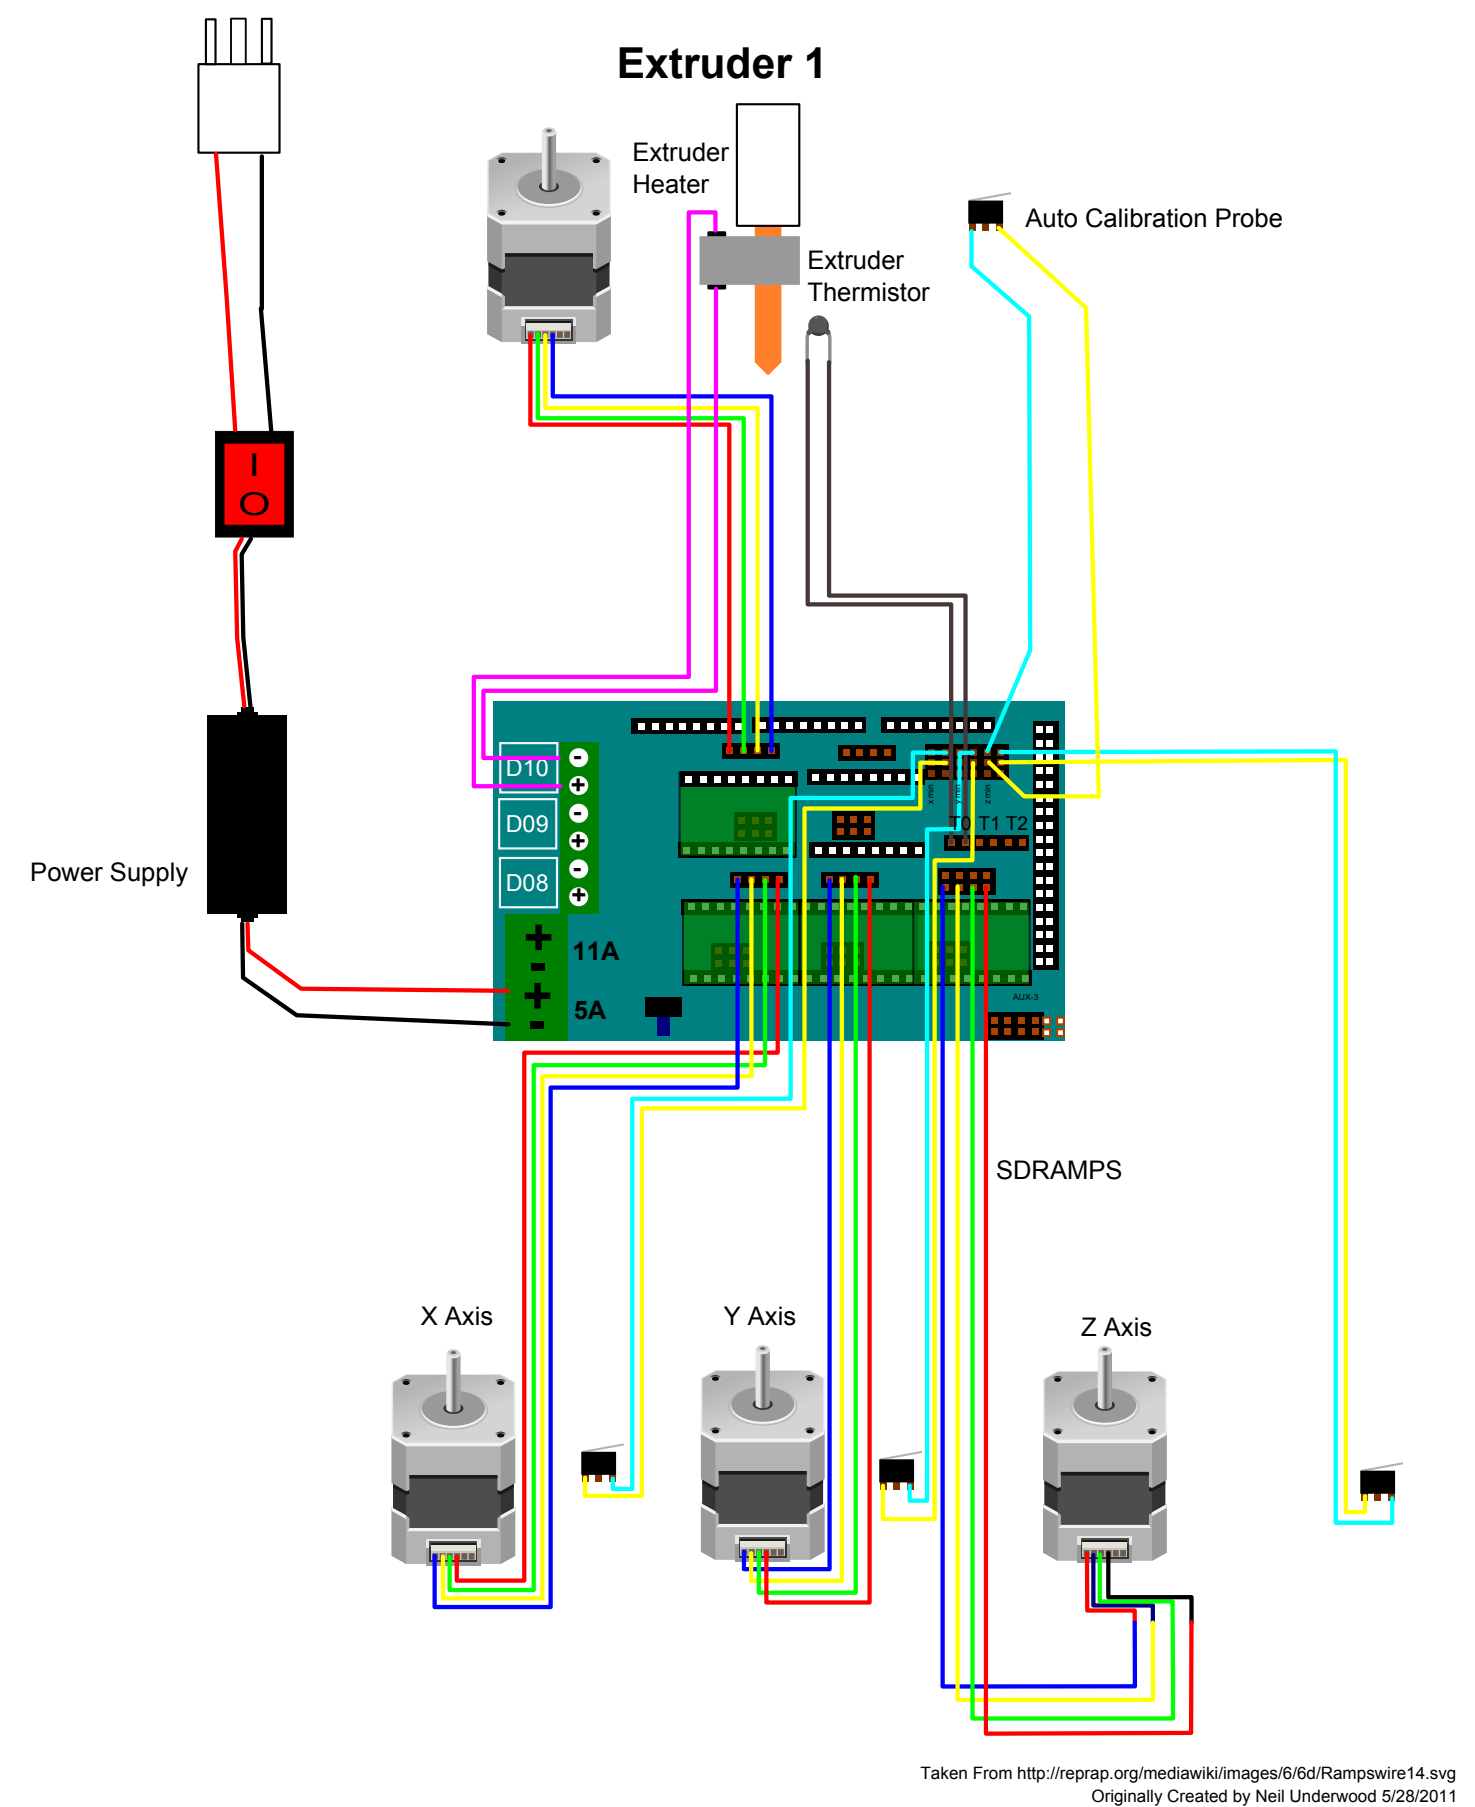

# Ramps 1.4 Electronics Diagram for Kossel Clear (ABS)

Taken From <http://reprap.org/mediawiki/images/6/6d/Rampswire14.svg>  
Originally Created by Neil Underwood 5/28/2011

# Ramps 1.4 Electronics Diagram for Kossel Clear (PLA)

Taken From <http://reprap.org/mediawiki/images/6/6d/Rampswire14.svg>  
Originally Created by Neil Underwood 5/28/2011