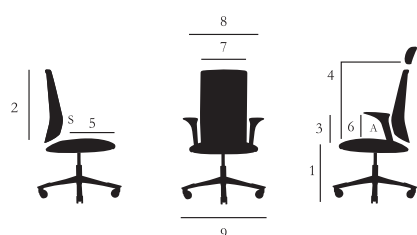

PHYSICAL MEASUREMENTS FOR HÅG CAPISCO PULS	8001	8002	8010	8020
Seated height 200 mm (265 mm) lift [1] *	(540-770)	(555-785)	455-620	470-635
Height of back piece [2]	-	-	470	470
Height of foremost support point on back piece and adjustment interval [3]	-	-	145-235	130-220
Seat depth [5]	-	-	400-470	400-470
Seat width [7]	460	460	460	460
Max. chair width [8]	-	-	560	560
Five star base diameter [9]	700	700	700	700
Weight	7.0 Kg	7.0 Kg	11.1 Kg	11.1 Kg