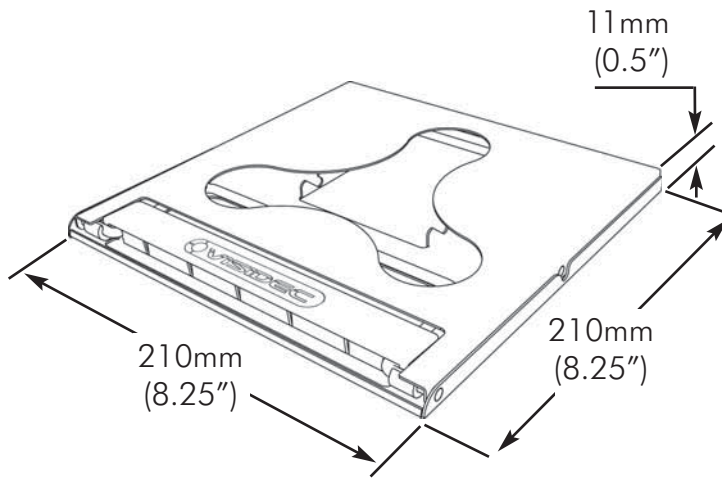

#### A Dimensions

**IMPORTANT:**  
Visidec Notebook Traveller 14T supports a maximum weight of 3kgs (6.6lbs)

**NOTE:**  
Visidec Notebook Traveller 14T has been designed to be used with an external keyboard or other peripheral devices