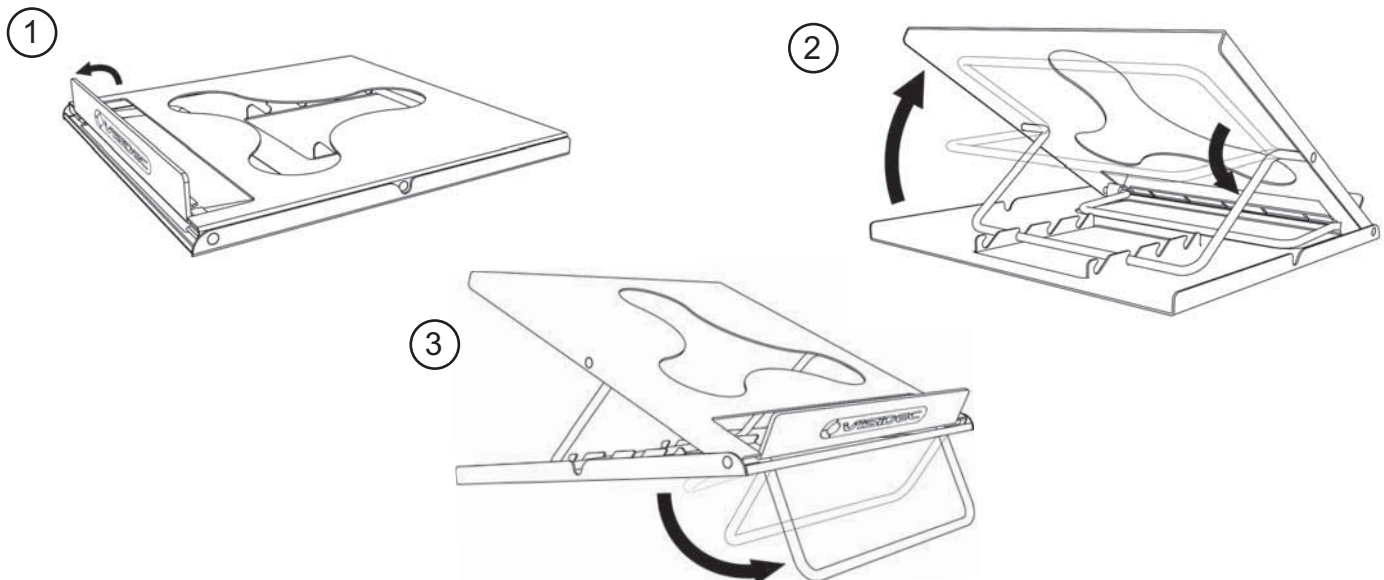

C Setup Procedure