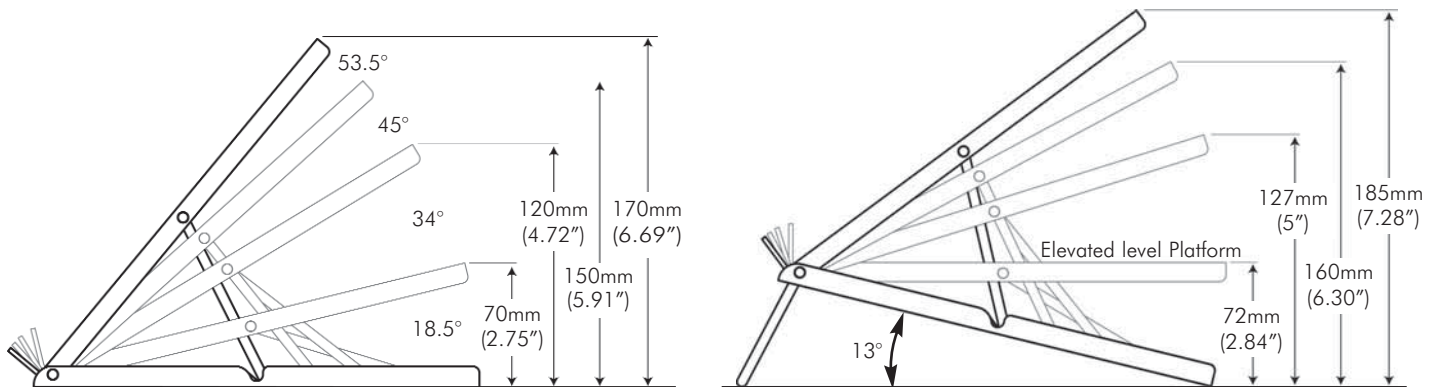

#### A Dimensions

**IMPORTANT:**  
Visidec Notebook Traveller 14T supports a maximum weight of 3kgs (6.6lbs)

**NOTE:**  
Visidec Notebook Traveller 14T has been designed to be used with an external keyboard or other peripheral devices

#### B Height Adjustment Range