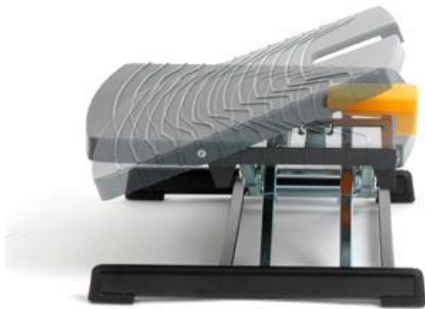

Score 959 Pro Footrest

Where feet meet function and design

A Score 959 Pro footrest is an ideal solution for those unable to place their feet flat on the floor at a workstation or for those wanting to secure an ergonomic position when seated.

Footrests provide support, encourage good circulation and avoid pressure on the thighs when seated. Increase circulation to the legs will reduce feelings of stress and fatigue.

Robust design and durability

Manufactured from high quality material, Score 959 Pro Footrest has a non skid base to prevent movement in flooring and a tilting foot board with non skid profile. With foot board dimensions of 490mm wide and 400mm deep, adjustable height and free angle movement of 20 degrees, the Score 959 Pro offers more space and freedom to move for your feet.

Height adjustment	95mm – 370mm
Adjustment steps	26 individual steps
Average step depth	10.4mm
Largest step depth	25mm
Smallest step depth	5mm
Foot board dimensions	490mm wide x 400mm deep
Foot rest dimensions	520mm wide x 420mm deep
Free angle	0 degrees – 20 degrees
Colour	Black