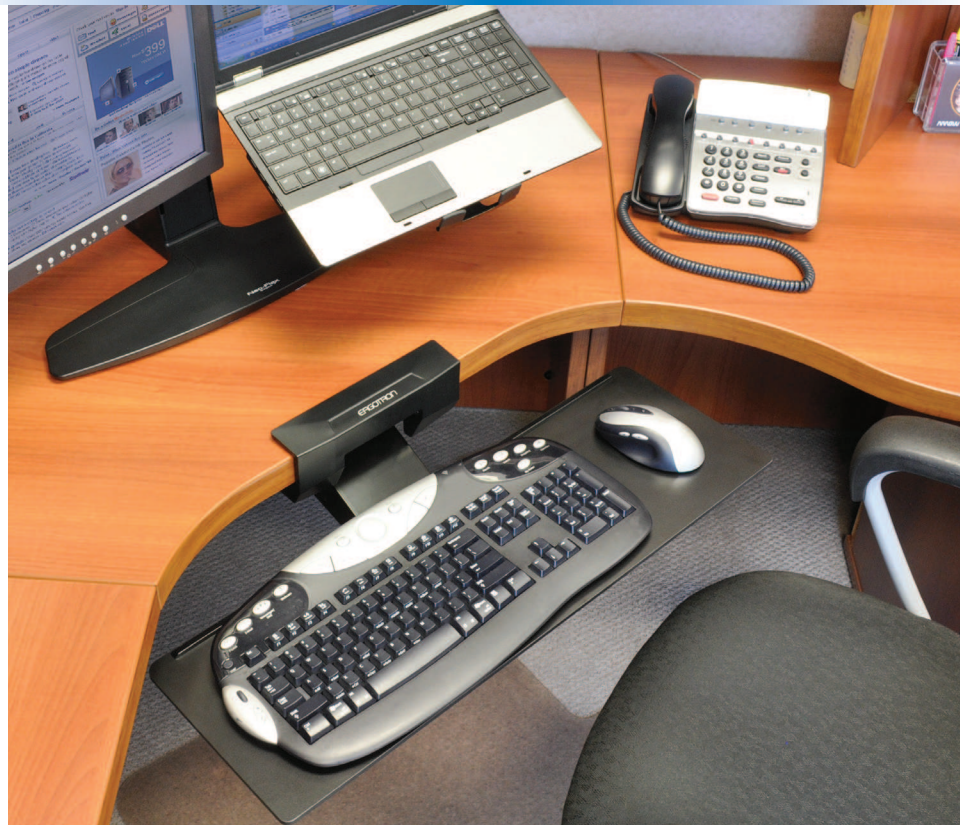

Ergotron®

Neo-Flex® Underdesk Keyboard Arm

Highlights

- Lift, lower and tilt your keyboard for optimum comfort
- Stores under the worksurface when not in use
- Tray accommodates larger keyboards and mouse equipment with large one-piece surface
- Easy and flexible installation: inconspicuously clamps to front edge of desktop; or remove clamp and attach with four screws under the surface
- Ball-bearing slides produce smooth motion
- Durable and sturdy construction: arm and slide are made of steel and tray is composed of robust phenolic material
- Provides a solid and stable data-entry platform

This adjustable keyboard platform is a necessity in any word-processing office application. Match this accessory with a monitor stand or arm for a complete ergonomic desktop solution.

Provides a full range of height and tilt adjustment to accommodate a wide range of computer users. Stores the keyboard conveniently under the worksurface, where it can be pulled out whenever it's needed.

- Single knob adjustment for both height and tilt settings
- Tray dimensions: 26.9" x 8.9" (68,3 x 22,6 cm); large surface designed specifically to accommodate ergonomic keyboards
- Compatible with desktop workspaces from .75" (1,9 cm) up to 1.5" (3,8 cm) thick
- Extend/retract range 10.75" (27,3 cm)
- Mounting options:
Attaches with front-clamp and a single screw (required for greater stability)
Attaches with four screws (supplied with product)
- Designed to meet ANSI/BIFMA X5.5-2008 requirements

LCD Size	Weight Capacity	Lift	Tilt	Pan	Rotation	VESA
—	≤ 3 lbs ≤ 1,4 kg	6" 15,2 cm	15°	—	—	—

Product Name	Neo-Flex Underdesk Keyboard Arm
Part Number	97-582-009 (black)
Product Includes	Keyboard arm, tray, desk clamp, and screws for mounting to the desk surface
Shipping Dimensions	34.2" x 11" x 12.75" (86,9 x 28 x 32,4 cm)
Shipping Weight	14.4 lbs (6,6 kg)
Warranty	3 years