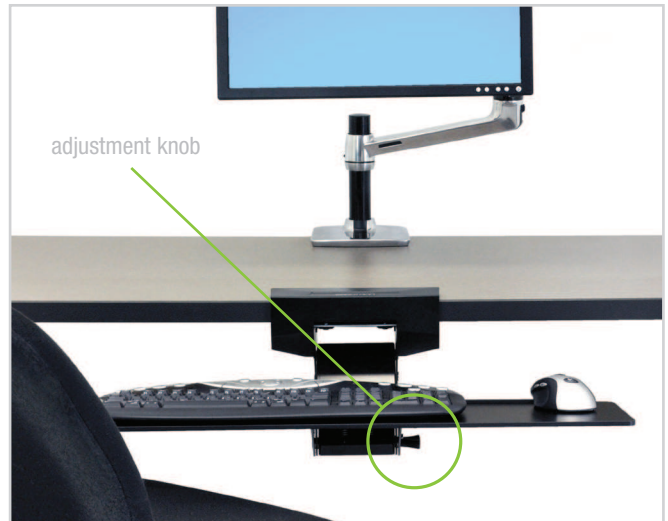

Ergotron®

Neo-Flex® Underdesk Keyboard Arm

Highlights

- Lift, lower and tilt your keyboard for optimum comfort
- Stores under the worksurface when not in use
- Tray accommodates larger keyboards and mouse equipment with large one-piece surface
- Easy and flexible installation: inconspicuously clamps to front edge of desktop; or remove clamp and attach with four screws under the surface
- Ball-bearing slides produce smooth motion
- Durable and sturdy construction: arm and slide are made of steel and tray is composed of robust phenolic material
- Provides a solid and stable data-entry platform

This adjustable keyboard platform is a necessity in any word-processing office application. Match this accessory with a monitor stand or arm for a complete ergonomic desktop solution.

Provides a full range of height and tilt adjustment to accommodate a wide range of computer users. Stores the keyboard conveniently under the worksurface, where it can be pulled out whenever it's needed.

- Single knob adjustment for both height and tilt settings
- Tray dimensions: 26.9" x 8.9" (68,3 x 22,6 cm); large surface designed specifically to accommodate ergonomic keyboards
- Compatible with desktop workspaces from .75" (1,9 cm) up to 1.5" (3,8 cm) thick
- Extend/retract range 10.75" (27,3 cm)
- Mounting options:
Attaches with front-clamp and a single screw (required for greater stability)
Attaches with four screws (supplied with product)
- Designed to meet ANSI/BIFMA X5.5-2008 requirements

LCD Size	Weight Capacity	Lift	Tilt	Pan	Rotation	VESA
—	≤ 3 lbs ≤ 1,4 kg	6" 15,2 cm	15°	—	—	—

Product Name	Neo-Flex Underdesk Keyboard Arm
Part Number	97-582-009 (black)
Product Includes	Keyboard arm, tray, desk clamp, and screws for mounting to the desk surface
Shipping Dimensions	34.2" x 11" x 12.75" (86,9 x 28 x 32,4 cm)
Shipping Weight	14.4 lbs (6,6 kg)
Warranty	3 years