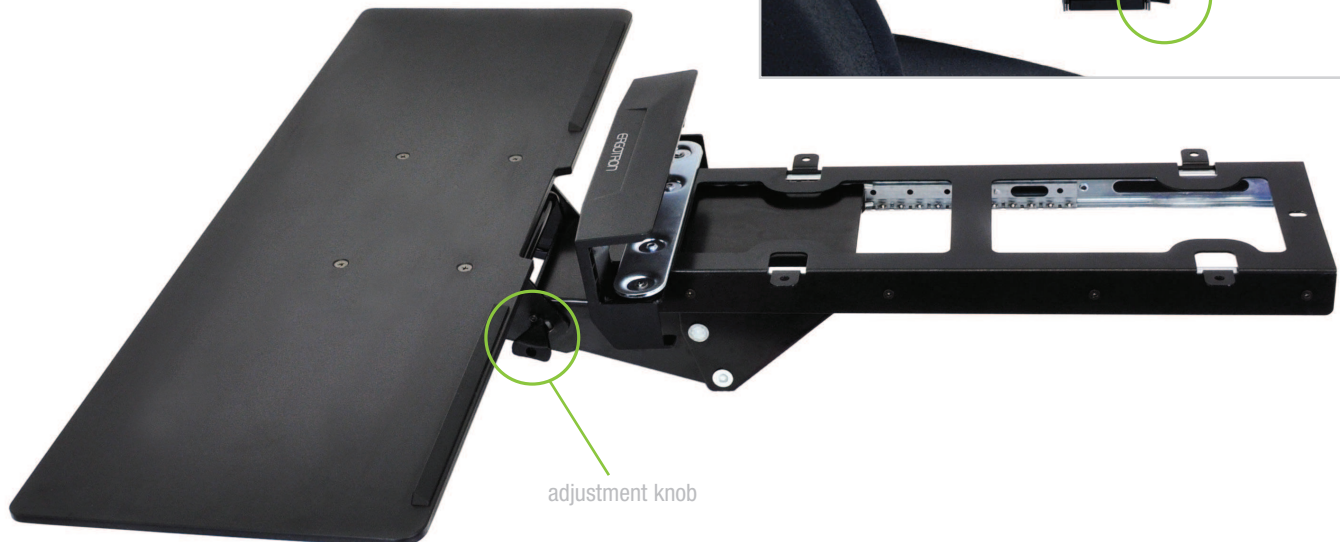

Ergotron®

Neo-Flex® Underdesk Keyboard Arm

Highlights

- Lift, lower and tilt your keyboard for optimum comfort
- Stores under the worksurface when not in use
- Tray accommodates larger keyboards and mouse equipment with large one-piece surface
- Easy and flexible installation: inconspicuously clamps to front edge of desktop; or remove clamp and attach with four screws under the surface
- Ball-bearing slides produce smooth motion
- Durable and sturdy construction: arm and slide are made of steel and tray is composed of robust phenolic material
- Provides a solid and stable data-entry platform

This adjustable keyboard platform is a necessity in any word-processing office application. Match this accessory with a monitor stand or arm for a complete ergonomic desktop solution.

Provides a full range of height and tilt adjustment to accommodate a wide range of computer users. Stores the keyboard conveniently under the worksurface, where it can be pulled out whenever it's needed.

- Single knob adjustment for both height and tilt settings
- Tray dimensions: 26.9" x 8.9" (68,3 x 22,6 cm); large surface designed specifically to accommodate ergonomic keyboards
- Compatible with desktop workspaces from .75" (1,9 cm) up to 1.5" (3,8 cm) thick
- Extend/retract range 10.75" (27,3 cm)
- Mounting options:
Attaches with front-clamp and a single screw (required for greater stability)
Attaches with four screws (supplied with product)
- Designed to meet ANSI/BIFMA X5.5-2008 requirements

LCD Size	Weight Capacity	Lift	Tilt	Pan	Rotation	VESA
—	≤ 3 lbs ≤ 1,4 kg	6" 15,2 cm	15°	—	—	—

Product Name	Neo-Flex Underdesk Keyboard Arm
Part Number	97-582-009 (black)
Product Includes	Keyboard arm, tray, desk clamp, and screws for mounting to the desk surface
Shipping Dimensions	34.2" x 11" x 12.75" (86,9 x 28 x 32,4 cm)
Shipping Weight	14.4 lbs (6,6 kg)
Warranty	3 years