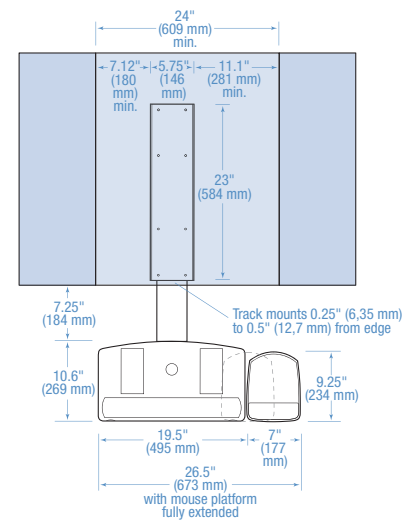

Dimensions

Office Supplies Division
Workspace Solutions Business
3M Center
St. Paul, MN 55144-1000
800-332-7483
www.3m.com/ergo

*Easy Adjust System

Range of arm position provides true sit/stand options for the 5th to 95th percentile of the US population.

*Battery Saving Mousepad Designs

*The ♻️ and corresponding number indicates the percentage of preconsumer recycled content by volume.

Please recycle. Printed in U.S.A. 3M, Dual Lock and Precise are trademarks of 3M. © 3M 2009

70-0714-3250-7

7163SA032609KF