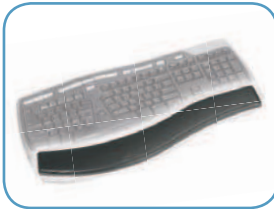

Compatible with Ergonomic Keyboards – use 3M™ WR314LE Wrist Rest (sold separately) in place of wrist rest included with AKT