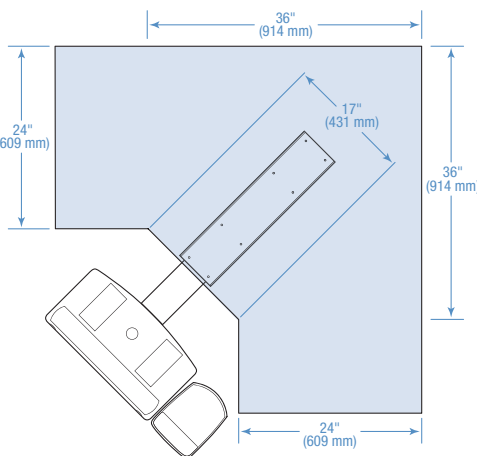

Installation Guidelines