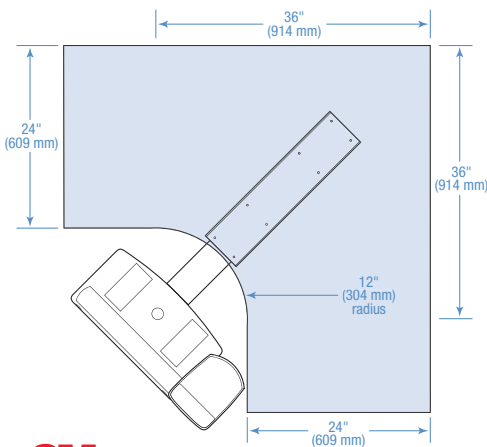

Installation Guidelines