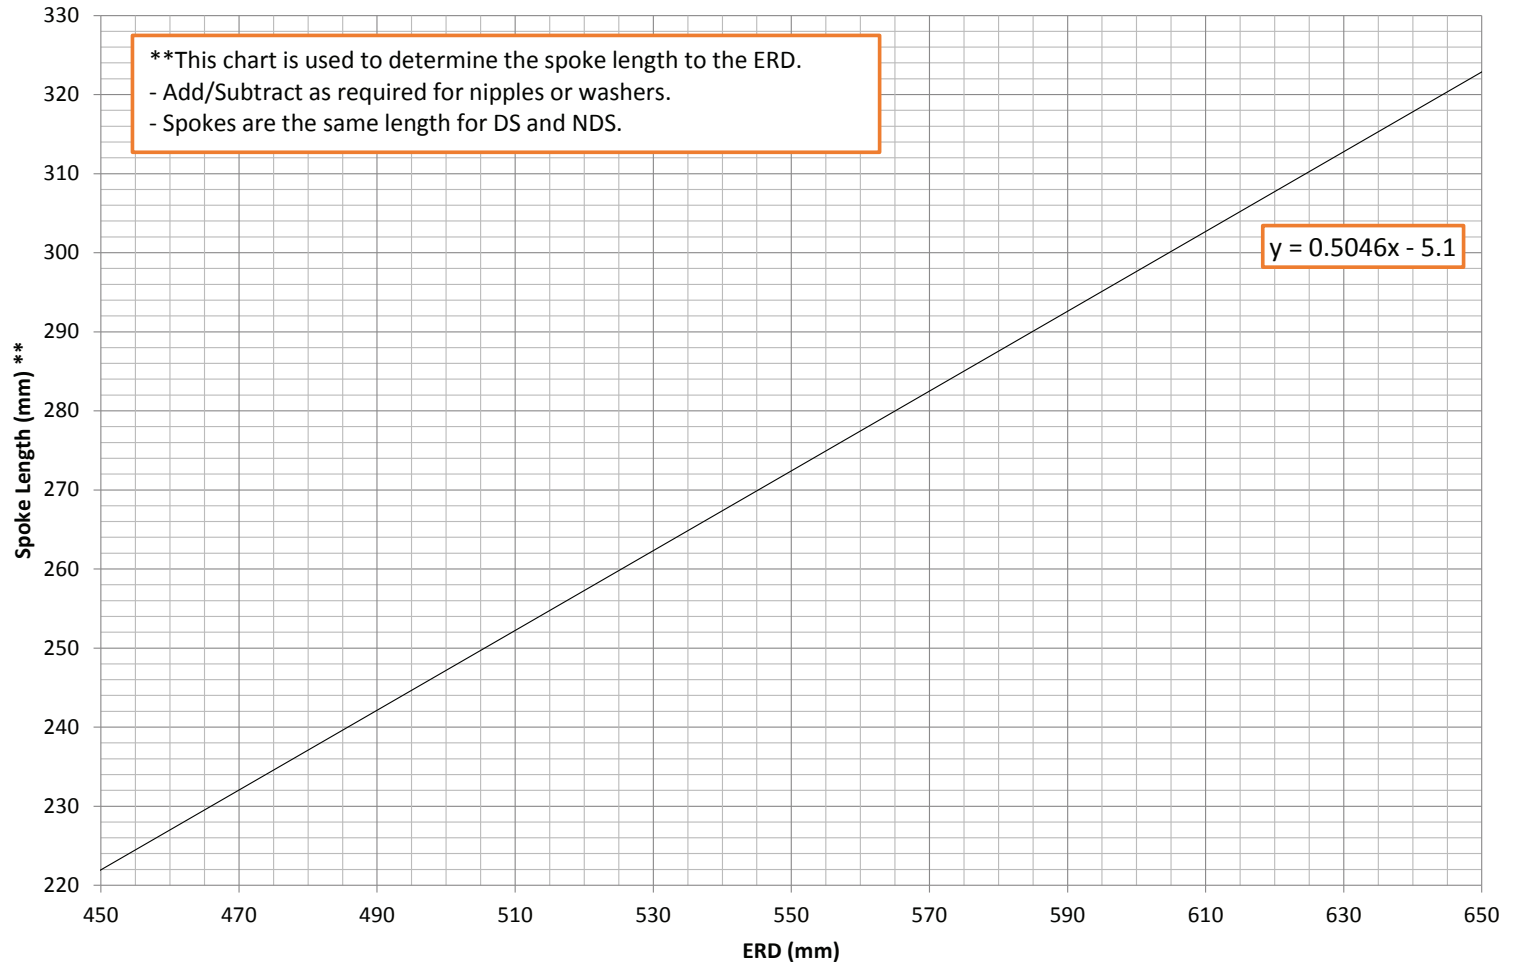

## PowerTap GS Hub - 24H, 2X Spoke Length Chart

24 Hole - GS Rear PTAP Hub Spoke Length	
ERD (mm)	Spoke Length (mm)**
300	146
350	171.5
400	196.9
450	222.1
500	247.3
550	272.5
600	297.7
650	322.9
700	347.9