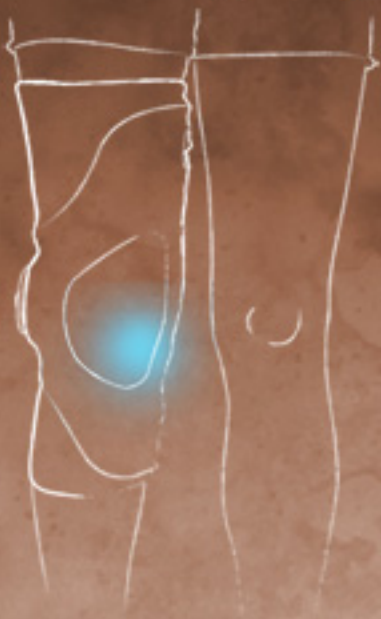

R I G H T K N E E

ARTHRITIC - FRONT VIEW

Medial

ERODING
JOINT SURFACES

J. M. Smith

R I G H T K N E E

PROPER FIT - INSIDE AND FRONT VIEWS

BELLACURE

PLACE HINGE
ONE INCH ABOVE
KNEE CENTER

ZIPPER LINE
IS SLIGHTLY BEHIND
LEG MIDLINE

R I G H T K N E E

HOW IT WORKS - FRONT VIEW

MICRO CABLES

DOSING
MECHANISM DIAL

Medial

THERAPEUTIC
FORCES

R I G H T K N E E

NORMAL - FRONT VIEW

Medial

JOINT SURFACES

J. North