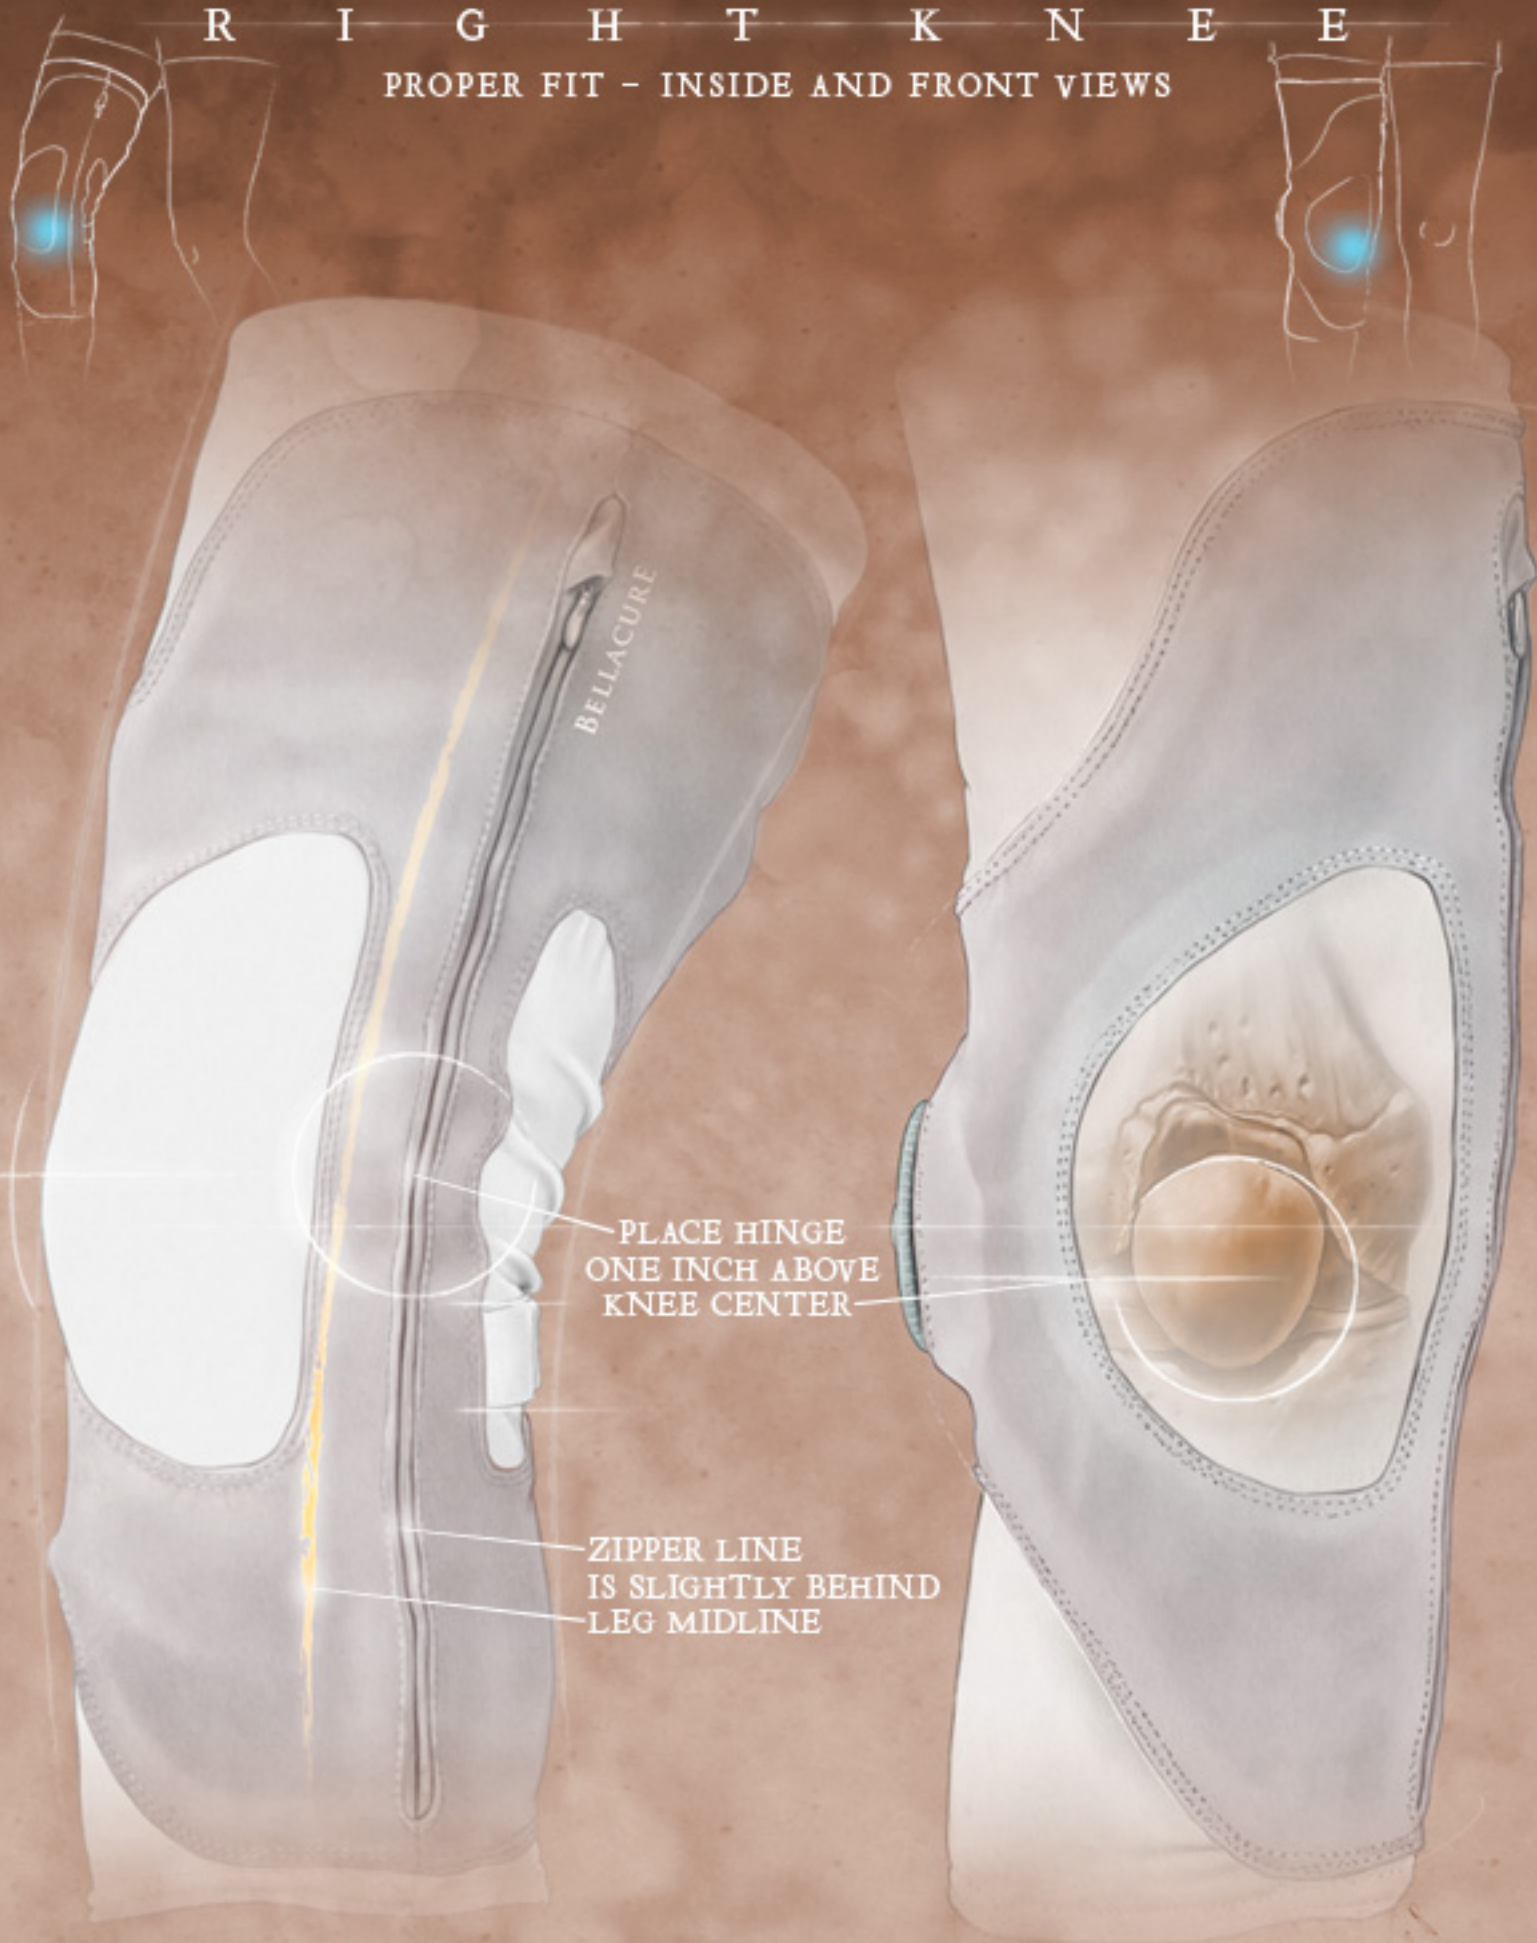

R I G H T K N E E

ARTHRITIC - FRONT VIEW

Medial

ERODING
JOINT SURFACES

J. M. Smith

R I G H T K N E E

PROPER FIT - INSIDE AND FRONT VIEWS

BELLACURE

PLACE HINGE
ONE INCH ABOVE
KNEE CENTER

ZIPPER LINE
IS SLIGHTLY BEHIND
LEG MIDLINE

R I G H T K N E E

HOW IT WORKS - FRONT VIEW

MICRO CABLES

DOSING
MECHANISM DIAL

Medial

THERAPEUTIC
FORCES

R I G H T K N E E

NORMAL - FRONT VIEW

Medial

JOINT SURFACES

J. North