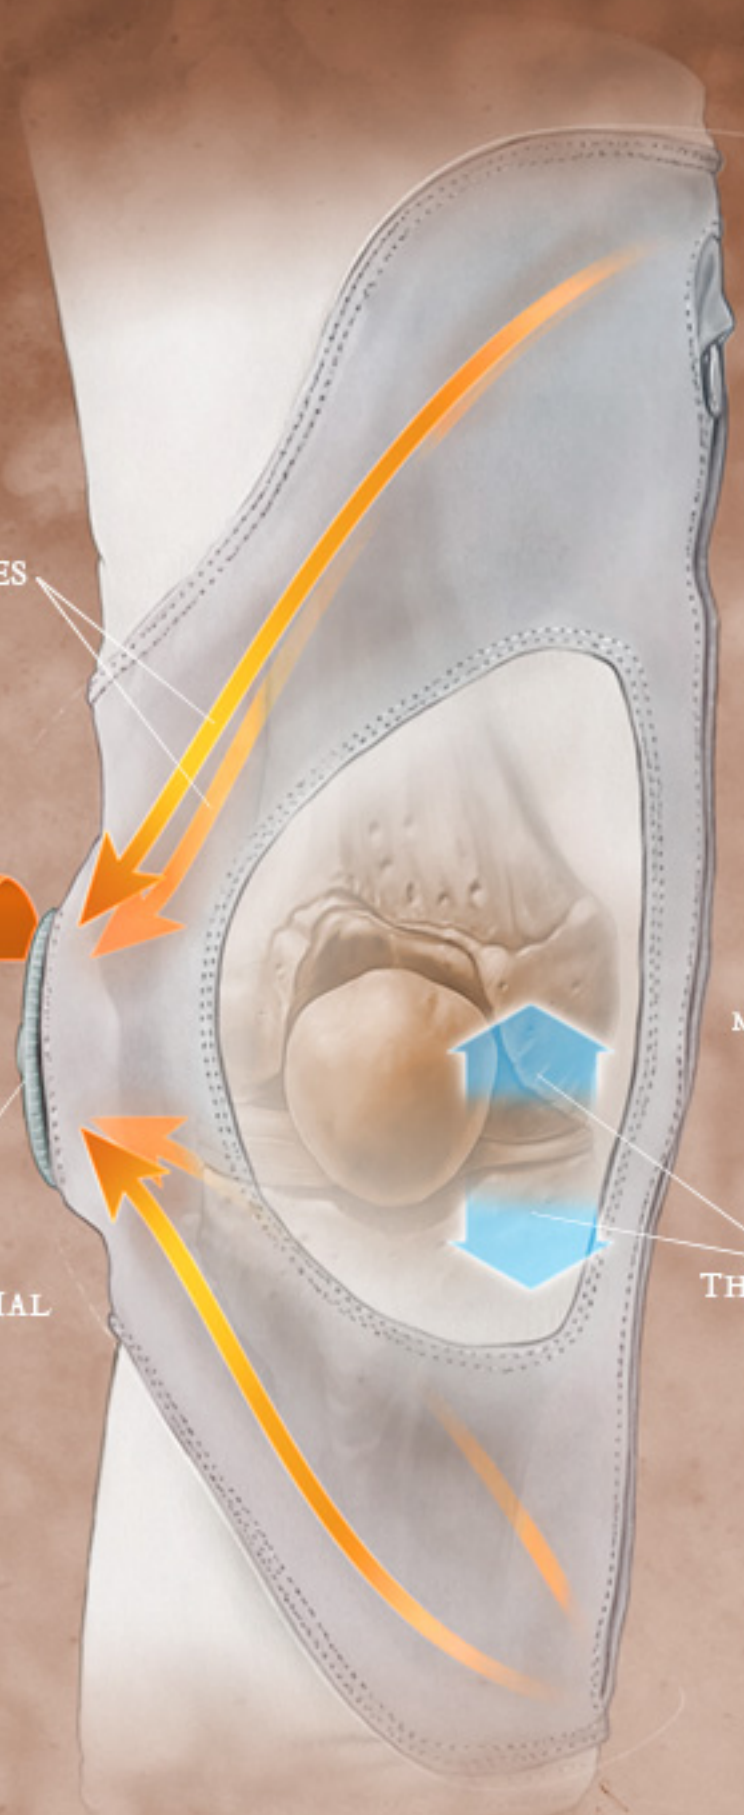

R I G H T K N E E

ARTHRITIC - FRONT VIEW

Medial

ERODING
JOINT SURFACES

J. M. Smith

R I G H T K N E E

PROPER FIT - INSIDE AND FRONT VIEWS

BELLACURE

PLACE HINGE
ONE INCH ABOVE
KNEE CENTER

ZIPPER LINE
IS SLIGHTLY BEHIND
LEG MIDLINE

R I G H T K N E E

HOW IT WORKS - FRONT VIEW

MICRO CABLES

DOSING
MECHANISM DIAL

Medial

THERAPEUTIC
FORCES

R I G H T K N E E

NORMAL - FRONT VIEW

Medial

JOINT SURFACES

J. North