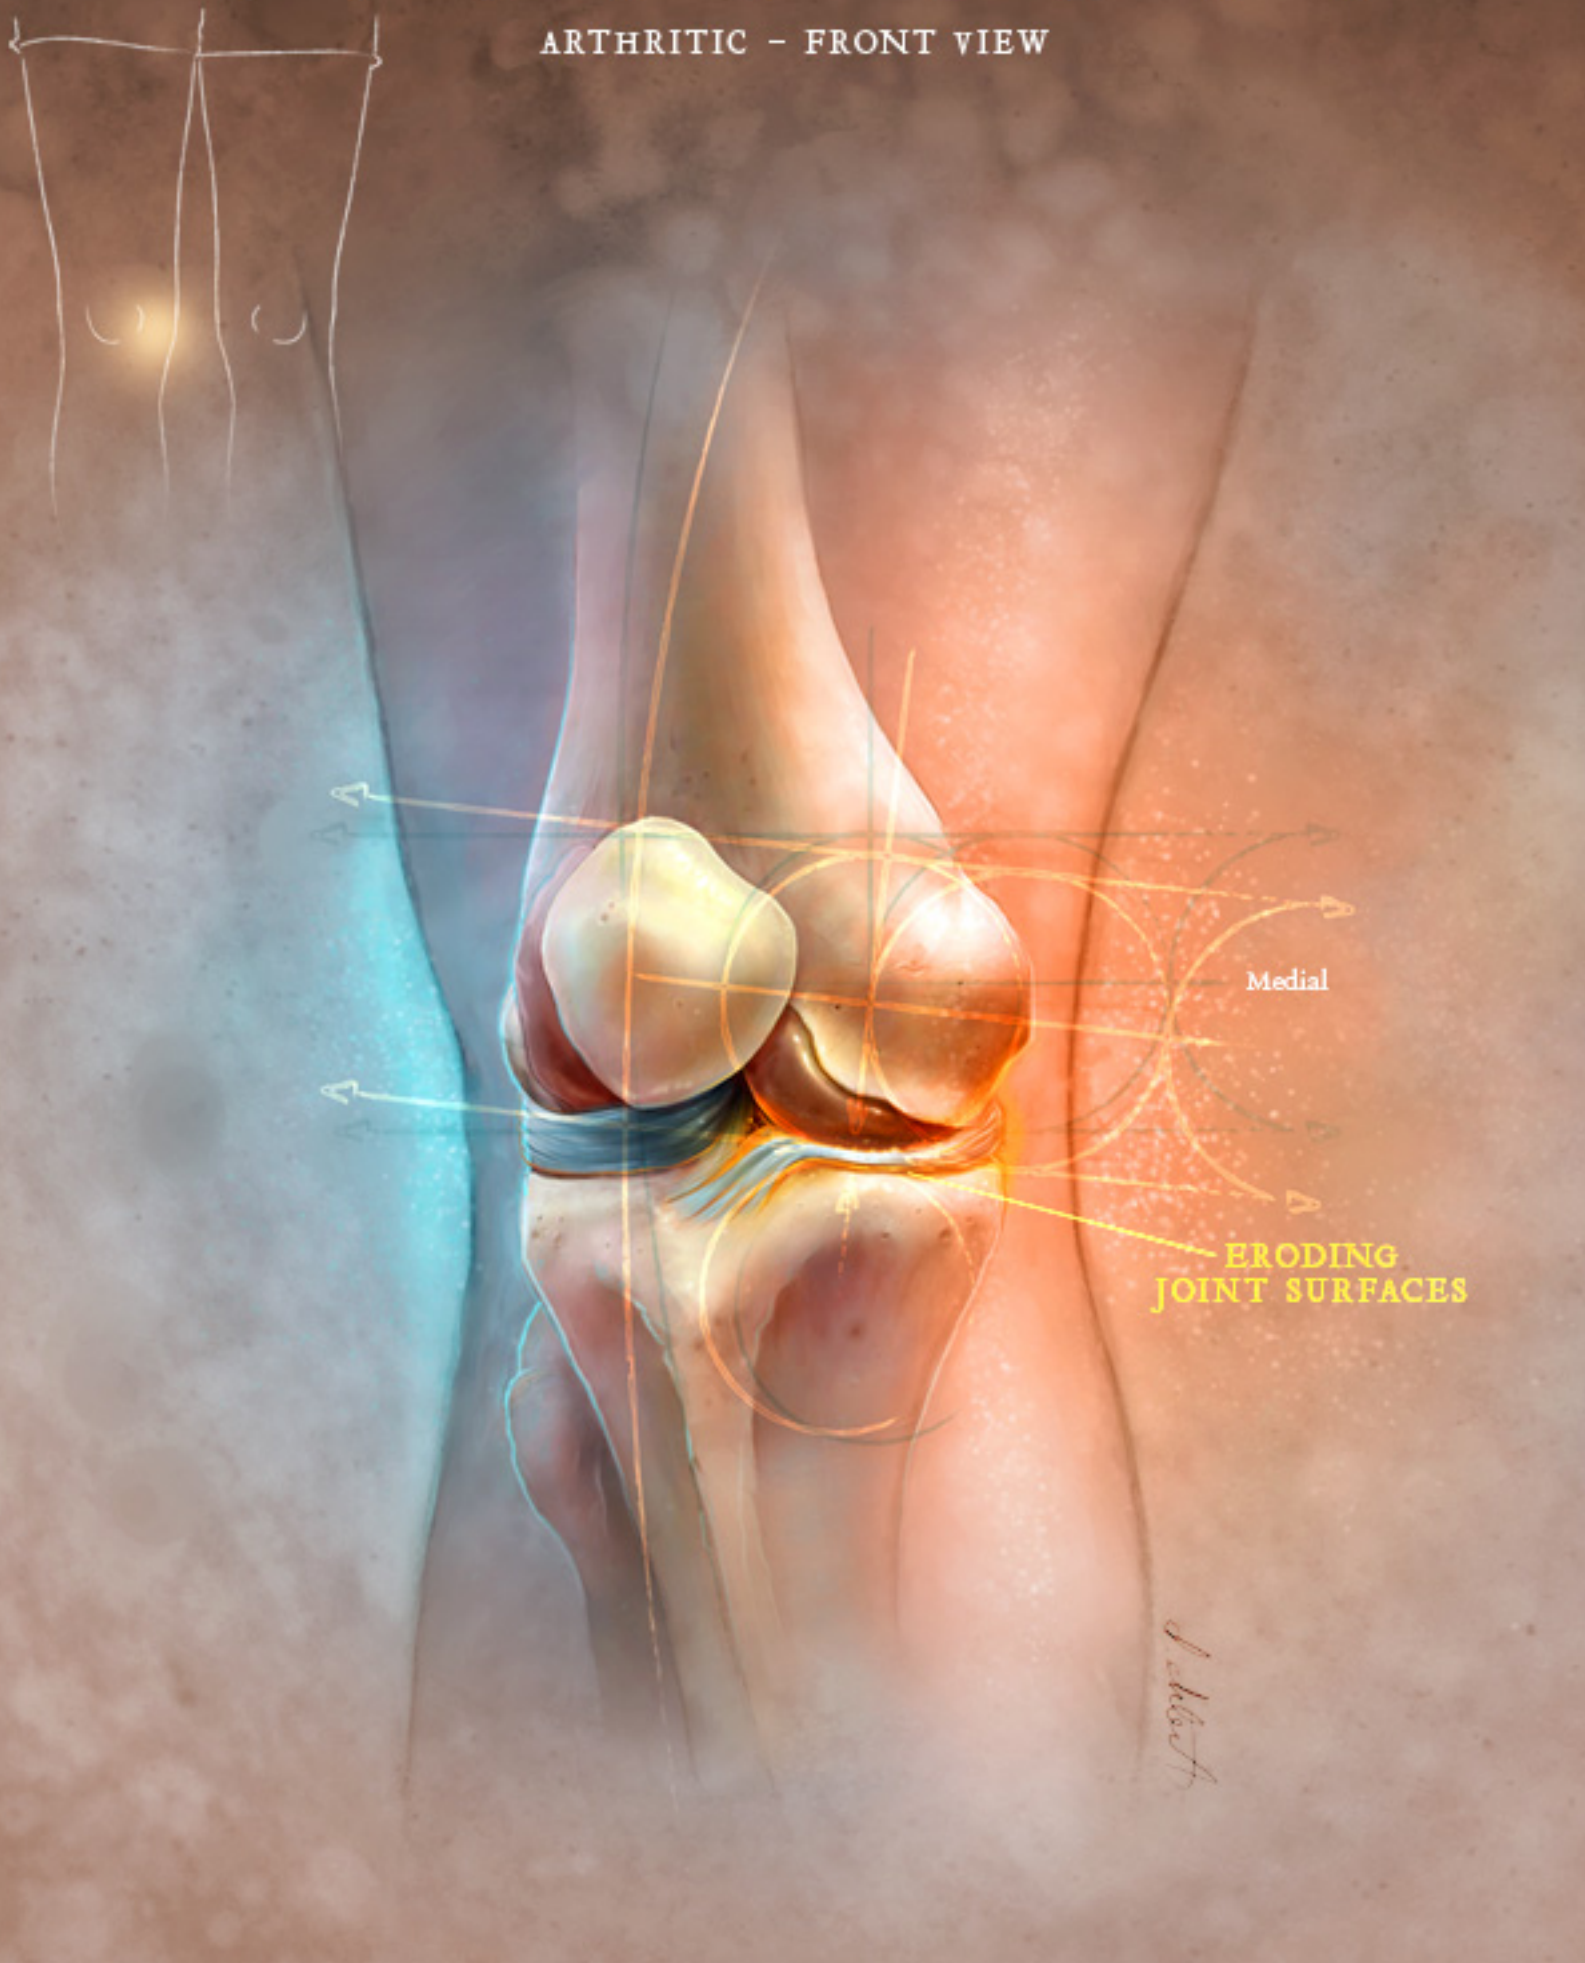

R I G H T K N E E

ARTHRITIC - FRONT VIEW

Medial

ERODING
JOINT SURFACES

J. M. Smith

R I G H T K N E E

PROPER FIT - INSIDE AND FRONT VIEWS

BELLACURE

PLACE HINGE
ONE INCH ABOVE
KNEE CENTER

ZIPPER LINE
IS SLIGHTLY BEHIND
LEG MIDLINE

R I G H T K N E E

HOW IT WORKS - FRONT VIEW

MICRO CABLES

DOSING
MECHANISM DIAL

Medial

THERAPEUTIC
FORCES

R I G H T K N E E

NORMAL - FRONT VIEW

Medial

JOINT SURFACES

J. North