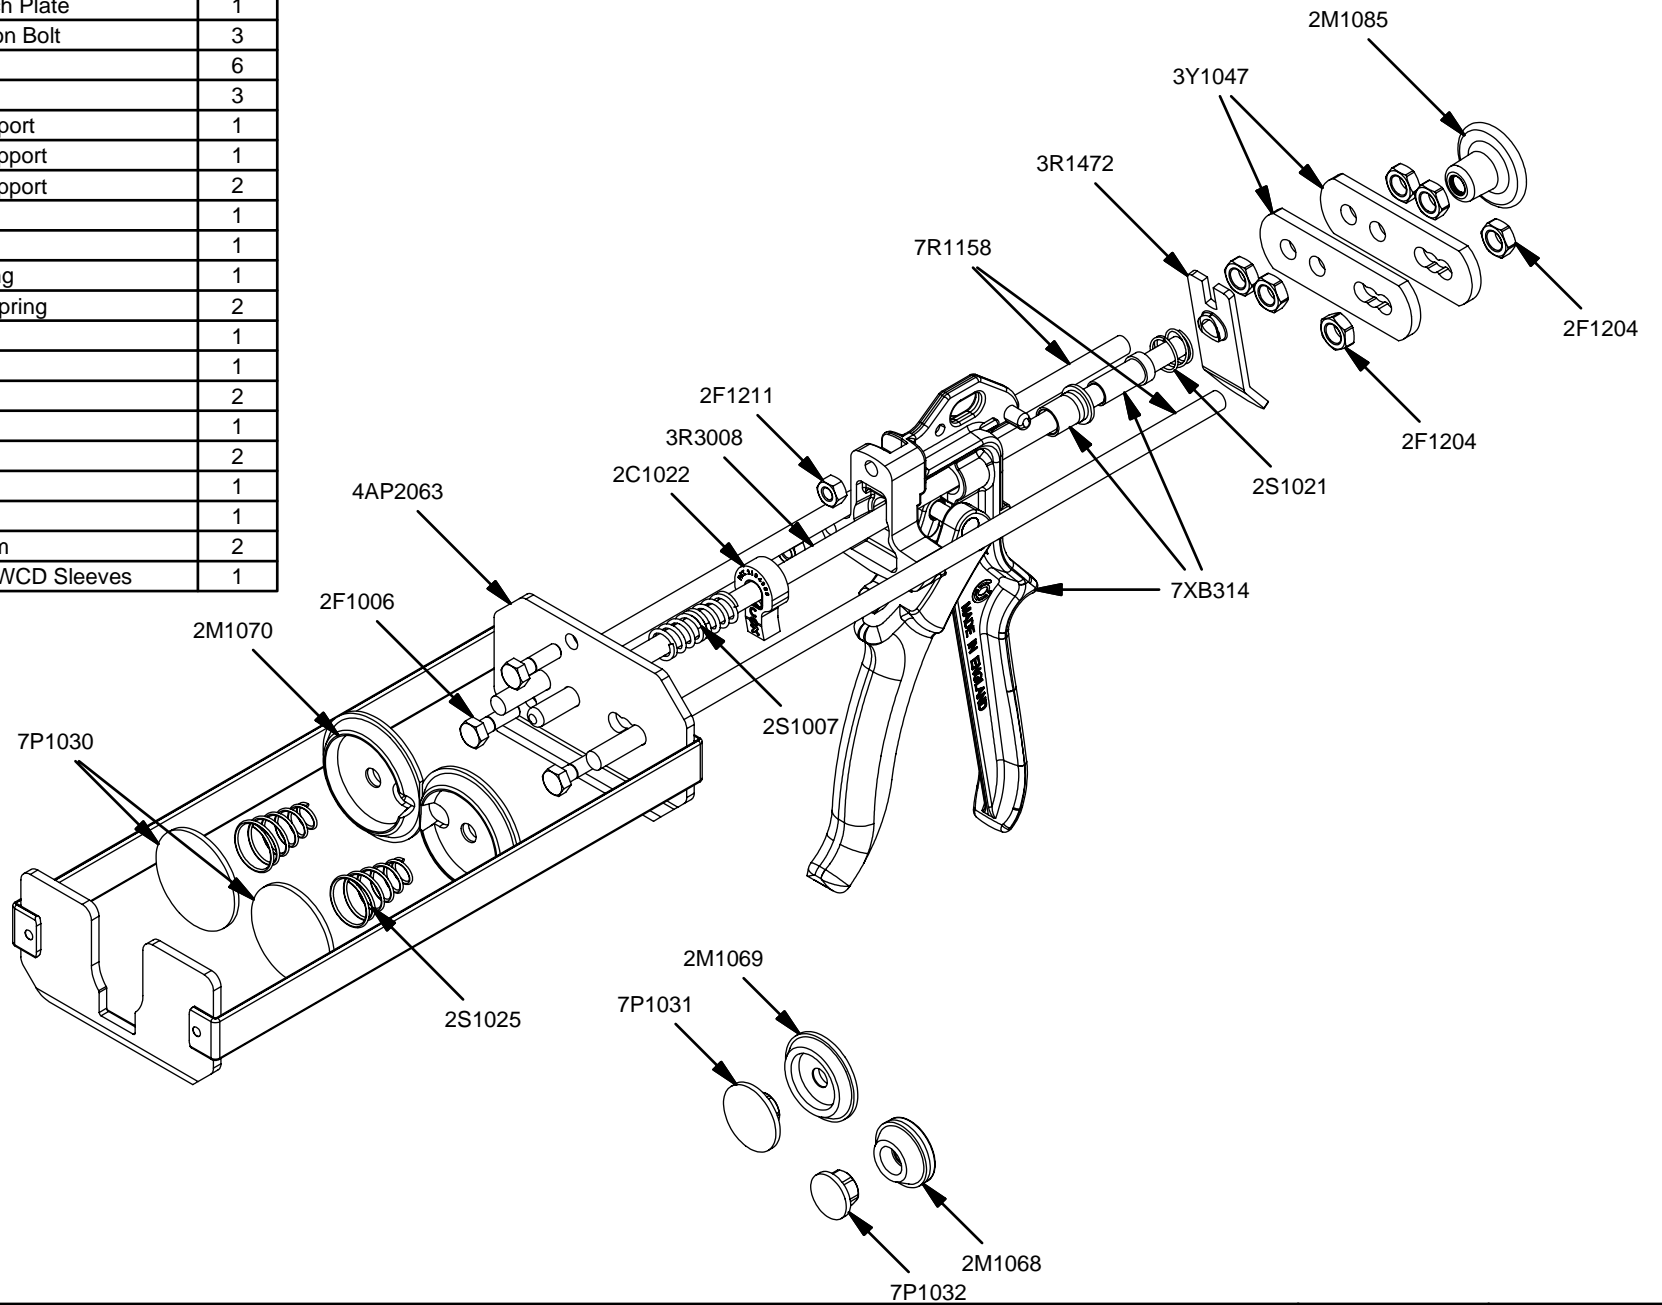

Parts List		
STOCK No	DESCRIPTION	QTY
2C1022	Mk10 Sintered Catch Plate	1
2F1006	M6 x 20mm Hexagon Bolt	3
2F1204	M8 Lock Nut	6
2F1211	M6 Nut	3
2M1068	75ml Cartridge Support	1
2M1069	150ml Cartridge Support	1
2M1070	300ml Cartridge Support	2
2M1085	Plastic Knob	1
2S1007	Catch Plate Spring	1
2S1021	Release Plate Spring	1
2S1025	Cartridge Locator Spring	2
3R1472	Release Plate	1
3R3008	Drive Rod 346mm	1
3Y1047	Yoke	2
4AP2063	Frame Assembly	1
7P1030	42mm Plunger	2
7P1031	28mm Plunger	1
7P1032	Plunger 19mm	1
7R1158	Plunger Rod 334mm	2
7XB314	Mk 10 Butt/Trigger/WCD Sleeves	1