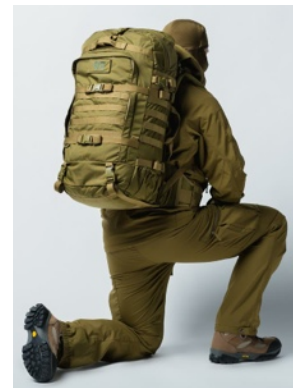

GREAT FIT - PERFECT DIMENSIONS

The T40 is just right to move fast, climb, jump and maneuver. Note the excellent shoulder and hip mobility the T40 gives you. You can fight with this pack on and forget it was there!