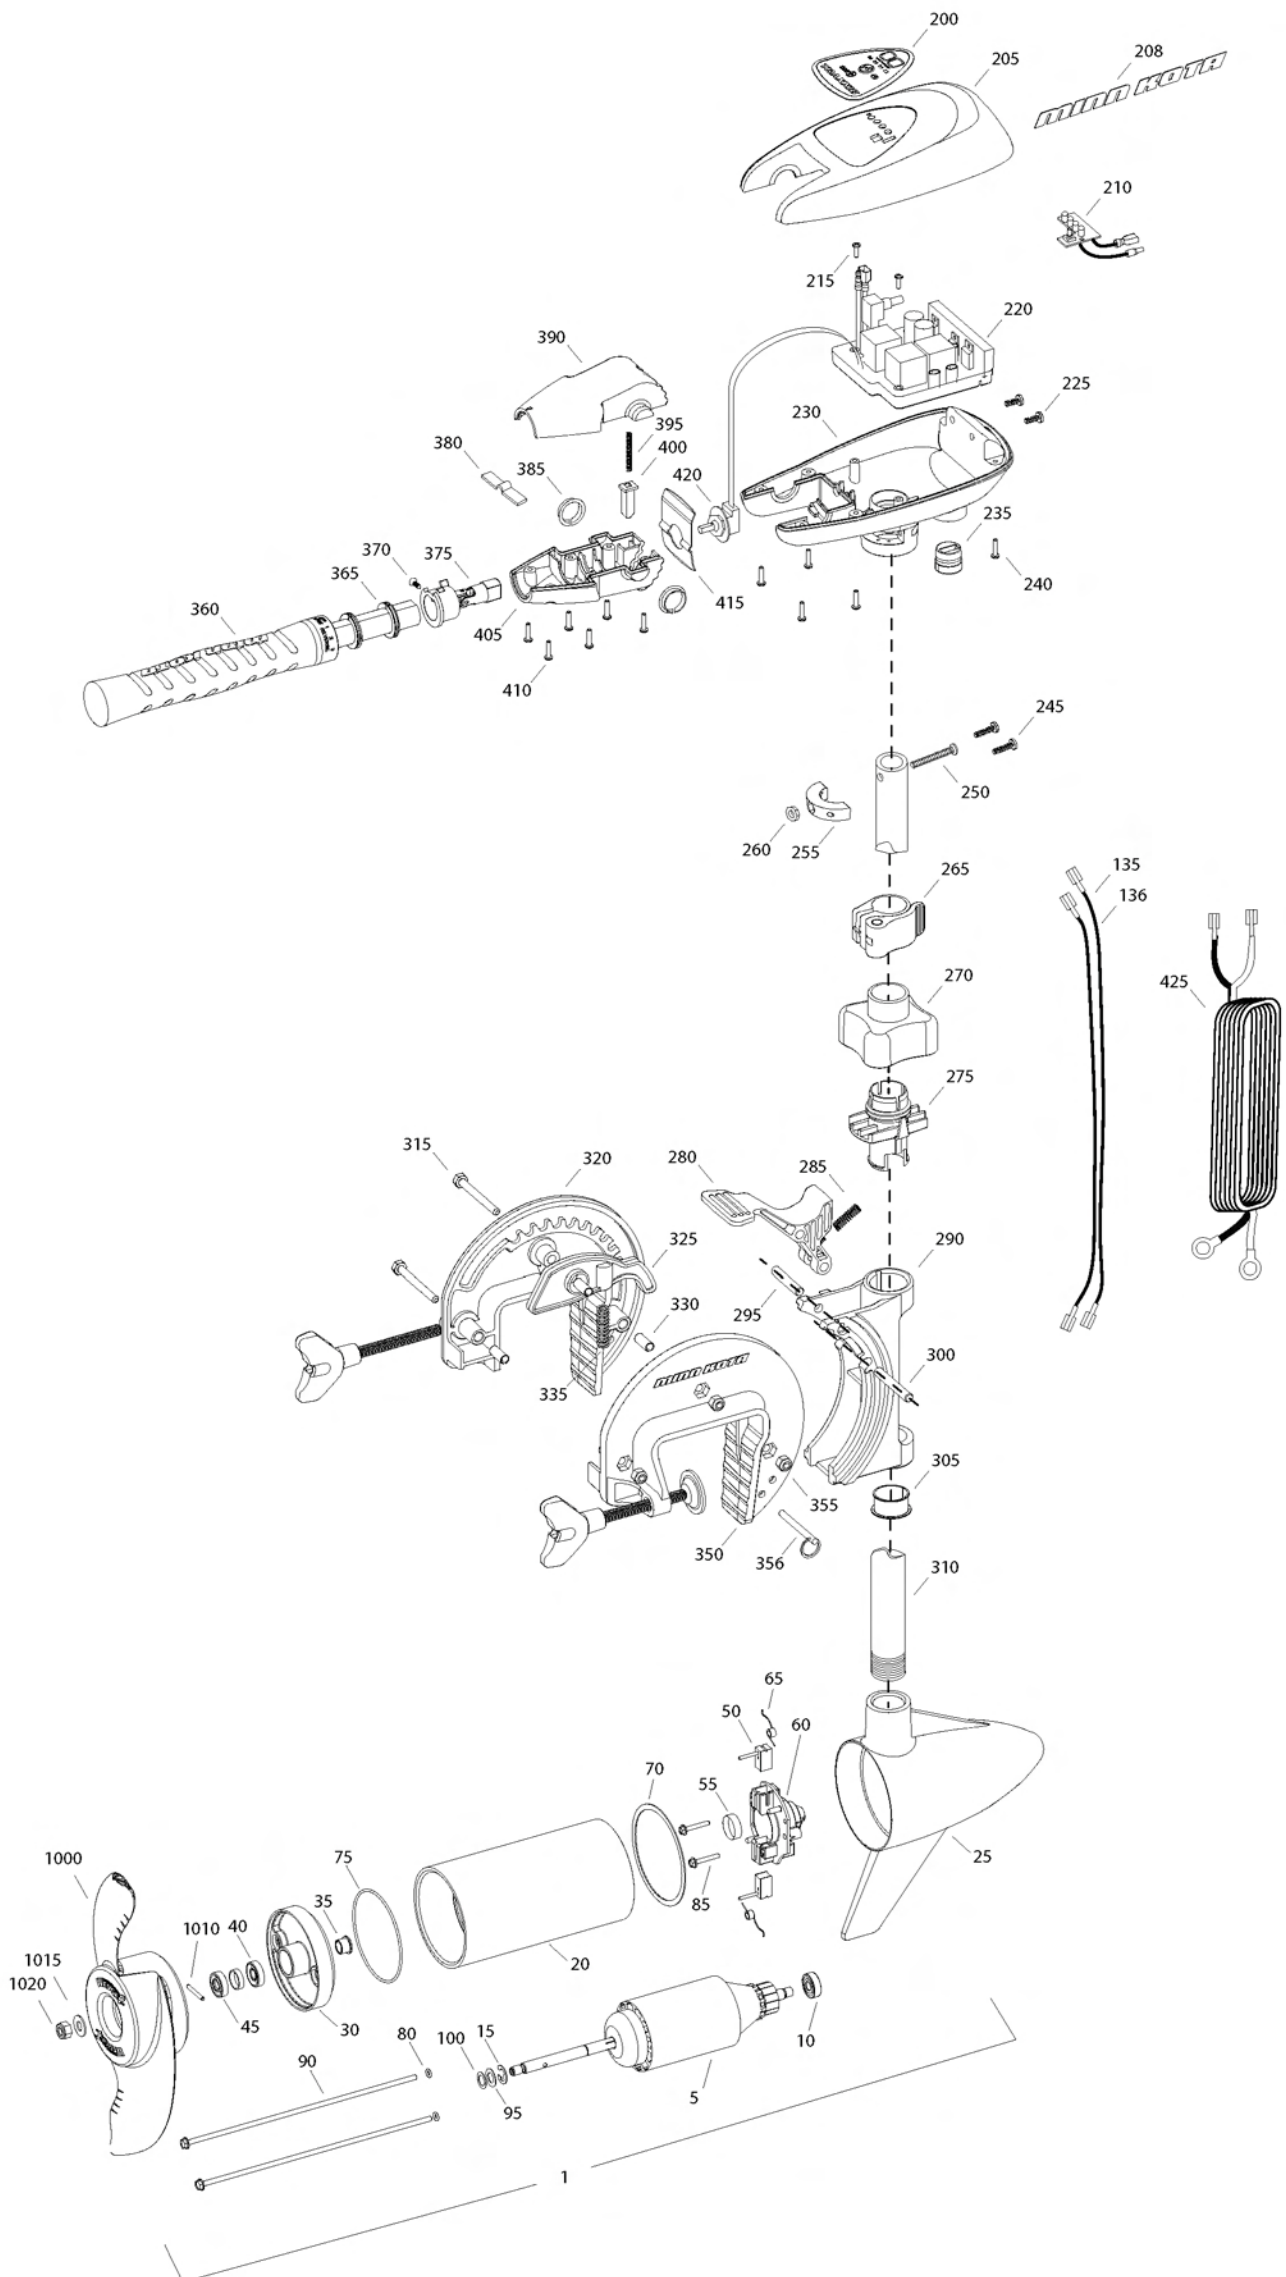

TRAXXIS 33
33 LBS THRUST
12 VOLT 32 AMPS
36" SHAFT

for use with "M" serial numbers
2-year warranty

Item	P/N	Description	Qty	Item	P/N	Description	Qty
1	2069245	12V Motor 36" FW	1	330	2067306	Bushing, dowel 1/4 x 1/2	3
5	2-100-278	Armature assembly	1	335	2062702	Spring, cam deactivator	1
10	140-010	Bearing	1	■	2881380	Clamp screw kit	2 per kit
15	788-015	Retaining ring	1	350	2771955	Bracket, left, FW	1
20	2-200-079	Center housing assembly	1	355	2263104	Nut, 1/4-20, nylock, Zinc	3
25	421-132	Brush end housing assembly	1	356	2062604	Pin, stop	1
30	2-400-187	Plain end housing assembly	1				
35	144-049	Flange bearing	1	■	2990957	Handle assy, VARS [360-410]	1
40	880-003	Seal	1	360	2990456	Grip/handle assy, VARS [360-375]	1
45	880-006	Seal with shield	1	365	2060015	Bearing, handle	2
50	188-055	Brush	2	370	2063405	Screw, #6 PFH SS	1
55	N/A			375	2884092	Yoke / spider assy, VARS	1
60	738-030	Brush plate assembly	1	380	2302742	Spring, detent, off	1
65	975-032	Brush spring	2	385	2060005	Bearing, handle pivot	2
70	701-041	O-ring, motor, front	1	390	2060900	Handle pivot, top	1
75	701-039	O-ring, motor, rear	1	395	2302745	Spring, release button	1
80	701-007	O-ring, thru-bolt	2	400	2063700	Button, release	1
85	830-001	Screw, 8-32	2	405	2060905	Handle pivot, bottom	1
90	830-078	Thru-bolt	2	410	2303412	Screw, #6 x 5/8 SS	6
95	990-067	Washer, steel	2				
100	990-070	Washer, nylatron	2	415	2062715	Spring, handle pivot	1
135	640-002	Leadwire, black	1	420	2061700	Washer, pot holder	1
136	640-102	Leadwire, red	1	425	2992523	Leadwire assy, includes [235]	1
■	2883460	Seal and O-ring Kit		■	1378121	Propeller kit	
200	2065659	Decal, c-box cover	1	1000	2061122	Propeller	1
205	2060295	C-box cover	1	1010	2092600	Drive pin, small	1
208	2065665	Decal - MinnKota	2	1015	2151726	Washer, prop, small	1
210	2074070	Battery meter, 12v FW	1	1020	2053101	Nut, nylock, prop, small	1
215	3043427	Screw, #8 x 7/8 SS	2				
220	2184016	Control board, 12v	1				
225	2303434	Screw, #8-30 x 5/8 SS	2				
230	2062501	Control box, VARS, FW	1				
235	2062905	Strain relief	1				
240	2303412	Screw, #6 x 5/8 SS	6				
245	2263434	Screw, #8 x 1 SS	2				
250	2383407	Screw, #10-24 x 2 SS	1				
255	2061515	Collar, c-box	1				
260	2383124	Nut, 10-24, nylock, SS	1				
265	2991521	Cam lock/depth collar assy	1				
■	2991795	Bracket assy, Composite [270-356]	1				
270	2060100	Knob, steering tension, soft	1				
275	2068400	Collet	1				
280	2064200	Lock arm	1				
285	2062701	Spring, lock arm	1				
290	2061821	Hinge	1				
295	2062602	Pin, lock, Zinc	1				
300	2062602	Pin, lock, Zinc	1				
305	2037301	Bushing, hinge	1				
310	2032052	Tube 36"	1				
315	2063500	Bolt 1/4-20 x 2 3/8", Zinc	3				
320	2771950	Bracket, right, FW	1				
325	2067905	Cam deactivator	1				