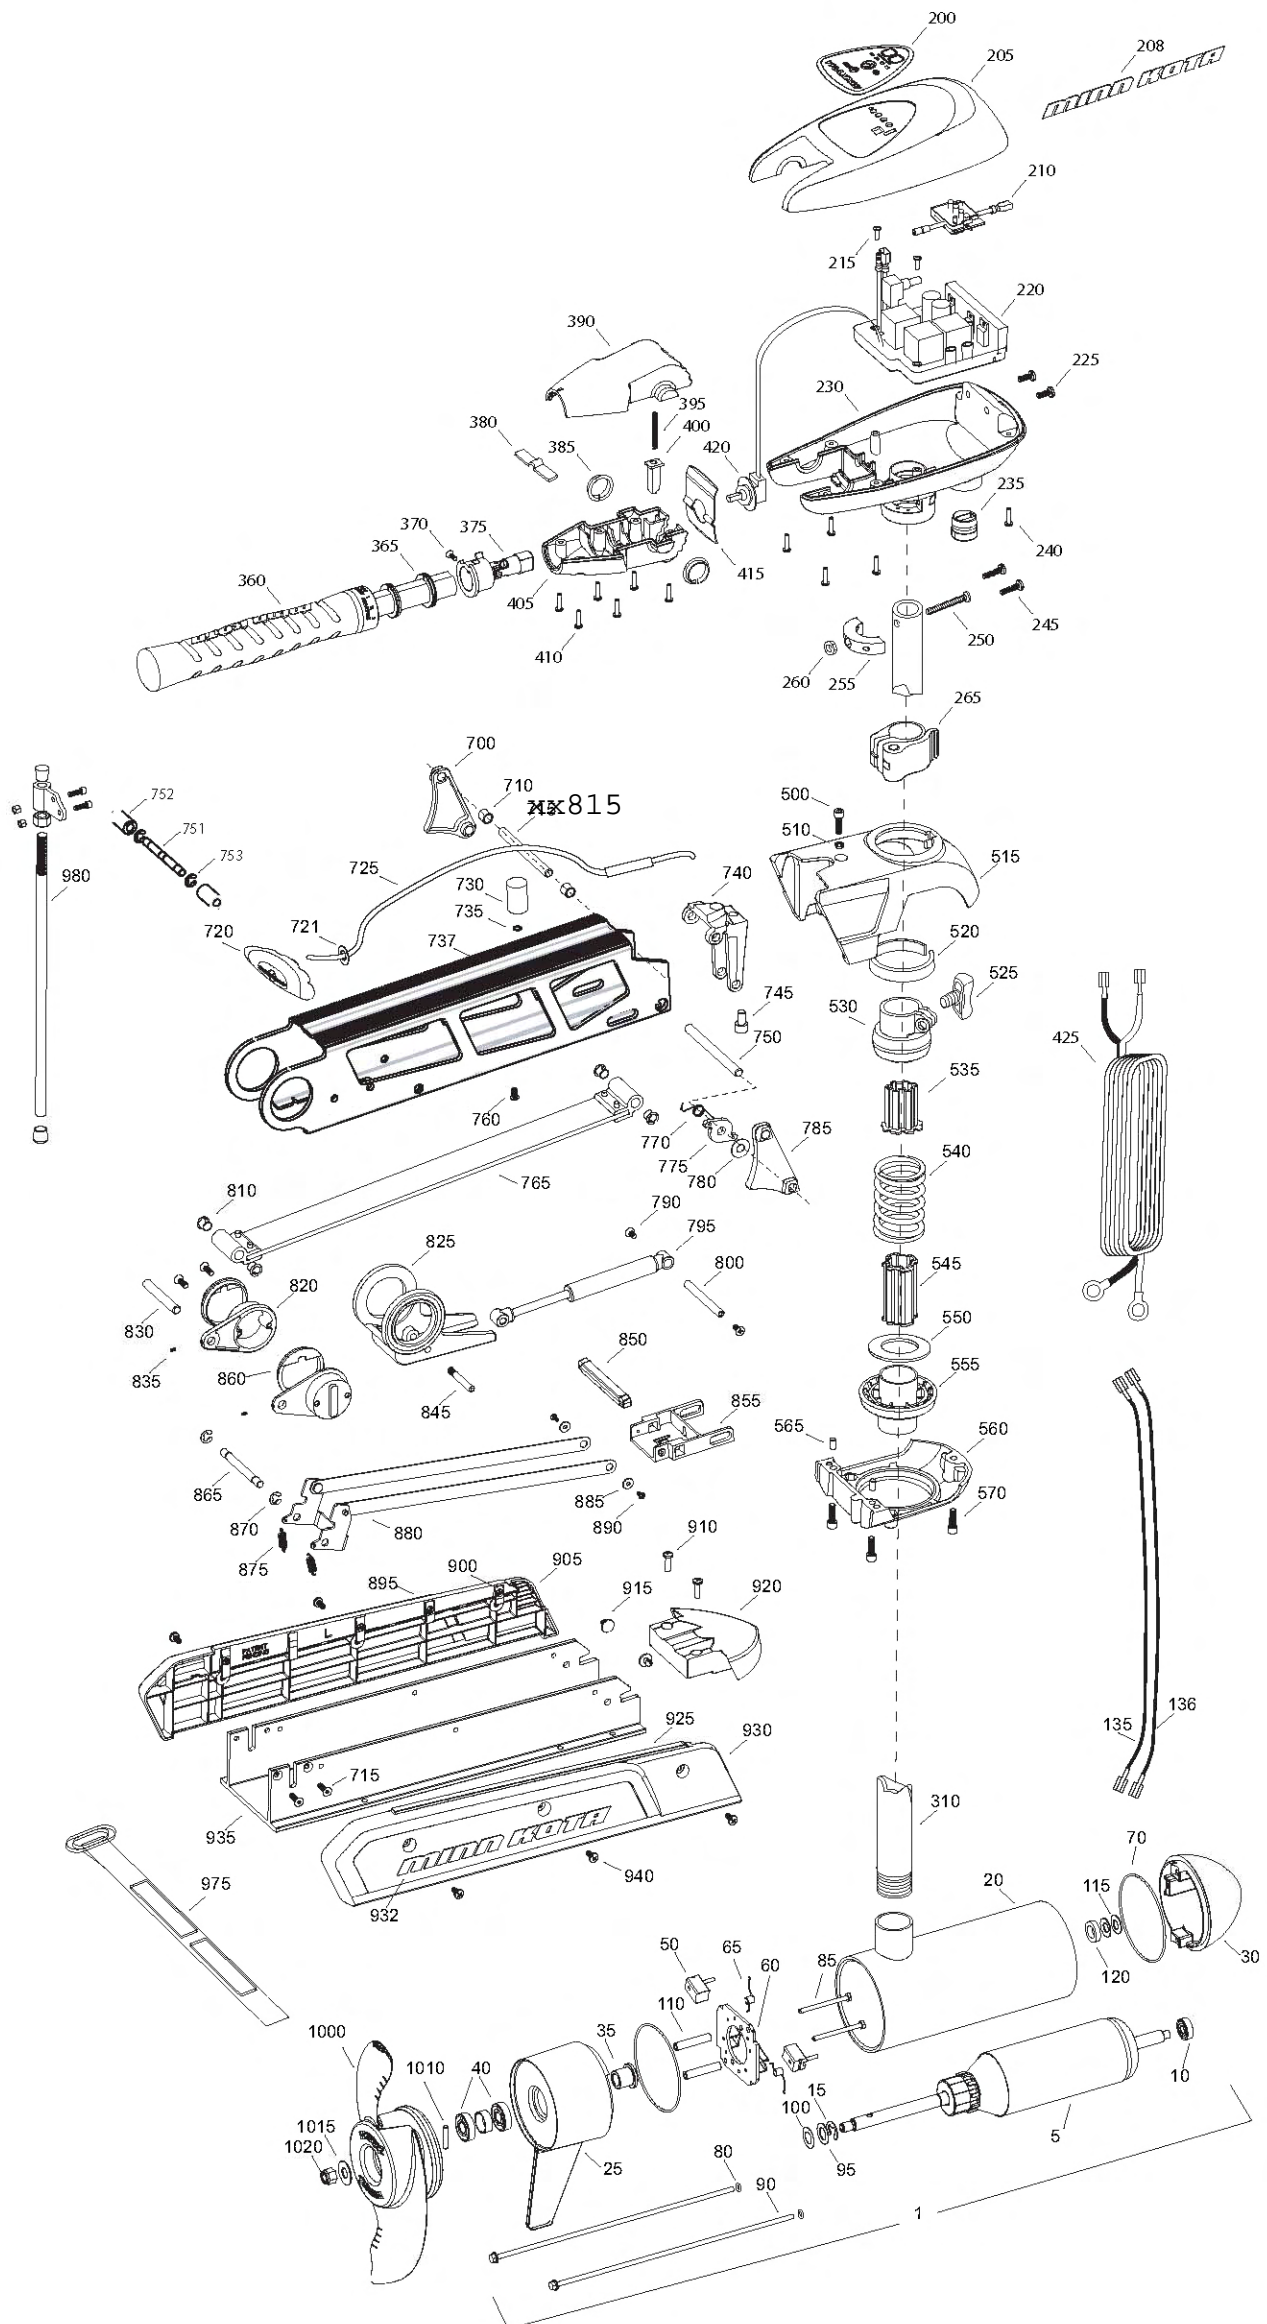

RIPTIDE MOTORS
RT80 and 101
80 and 101 LBS THRUST
24-v / 56 amp & 36-v / 46 amp
52" and 62" SHAFT

for use with "J" serial numbers
3-year warranty from the date of sale

Item	P/N	Description	Qty	Item	P/N	Description	Qty	Item	P/N	Description	Qty	Item	P/N	Description	Qty
80# Motor				200	2195659	Decal, c-box cover 80#	1	■	2991749	Mount, Fortrex, Short 52" [700-940]	1				
1	2316226	24V Motor 62" SW	1		2095604	Decal, c-box cover 101#	1	■	2991750	Mt, Fortrex, Long 80# 62" [700-940]	1	905	2283911	Sideplate, short, left, sw	1
5	2-100-214	Armature assembly	1	205	2060296	C-box cover	1	■	2991751	Mt, Fortrex, Long 101# 62" [700-940]	1		2283916	Sideplate, long, left, sw	1
10	140-010	Bearing	1	208	2325666	Decal - MinnKota	2	700	2280800	Link, bowguard mount, left	1	910	2073408	Screw 1/4-20 x 7/8	2
15	788-040	Retaining ring	1	210	2074081	Battery meter, 24v SW	1	710	2287302	Bushing, upper pins	2	915	2286700	Plug, spacer	2
20	2-200-397	Center housing assembly	1		2074082	Battery meter, 36v SW	1	715	2283400	Screw, 1/4-20 x 3/4 FHSC	4	920	2283900	Ramp, motor	1
25	2-300-340	Brush end housing assembly	1	215	3043427	Screw, #8 x 7/8 SS	2	720	2880400	Pull grip assembly	1	■	2993921	Sideplate assembly, short, right, sw	1
30	421-376	Plain end housing assembly STD	1	220	2184007	Control board, 24/36v	1	721	2151700	Washer	1		2993926	Sideplate assembly, long, right, sw	1
35	144-017	Flange bearing	1	225	2303434	Screw, #8-30 x 5/8 SS	2	725	2771601	Rope assembly	1	925	2288620	Support, right sideplate	1
40	880-025	Seal	2	230	2062503	Control box, VARS, SW	1	730	2281516	Spacer, inner arm	1	930	2283921	Sideplate, short, right, sw	1
50	188-094	Brush	2	235	2062905	Strain relief	1	735	2281702	Washer, lock 1/4	1		2283926	Sideplate, long, right, sw	1
60	9-738-004	Brush plate assembly	1	240	2303412	Screw, #6 x 5/8 SS	6	737	2284202	Outer arm, short, 52"	1	932	2285501	Decal, Sideplate, sw	2
65	975-041	Brush spring	2	245	2263434	Screw, #8 x 1 SS	2		2284212	Outer arm, long, 62"	1	935	2281902	Base extrusion, short, 52"	1
70	701-043	O-ring, motor	2	250	2383407	Screw, #10-24 x 2 SS	1	740	2992302	Rope guide assembly	1			Base extrusion, long, 62"	1
80	701-009	O-ring, thru-bolt	2	255	2061517	Collar, c-box	1	745	2281530	Insert, threaded	1	940	2323405	Screw 1/4-20 x 1/2	6
85	830-027	Screw, 10-32 x 2	2	260	2383124	Nut, 10-24, nylock, SS	1	750	2282608	Pin, 7/16 x 5 5/32	1				
90	830-094	Thru-bolt	2	265	2991521	Cam lock/depth collar assy	1	751	2282602	Pin, 3/8 x 3 3/4	1	975	2773806	Strap hold down	1
95	990-051	Washer, steel	2					752	2261505	Spacer	2	980	2991928	Bracket stabilizer assembly	1
100	990-052	Washer, nylatron	2	310	2032034	Tube Composite 52"	1	753	2263011	E-ring, 3/8 shaft	2				
110	973-025	Spacer, brush plate	2		2032085	Tube Composite 62"	1	760	2223418	Screw, 1/4-20 x 1/2 BHCS	1	■	1378132	Propeller kit WW2	
115	992-010	Washer, Belleville	2	■	2990957	Handle assy, VARS [360-410]	1	765	2993819	Inner arm assembly, short, 52"	1	■	2994876	Propeller bag assy	
120	990-045	Spacer, thrust	1	360	2990456	Grip/handle assy, VARS [360-375]	1		2993821	Inner arm assembly, long, 62"	1	1000	2331160	Propeller WW2	1
135	640-021	Leadwire, black	1	365	2060015	Bearing, handle	2	770	2042711	Spring, torsion	1	1010	2262658	Drive pin, large	1
136	640-126	Leadwire, red	1	370	2063405	Screw, #6 PFH SS	1	775	2283620	Latch, safety	1	1015	2091701	Washer, prop, large	1
■	2889460	Seal and O-ring Kit		375	2884092	Yoke / spider assy, VARS	1	780	2281704	Washer 7/16 nylon	1	1020	2198401	Nut, nylock, prop, Anode	1
101# Motor				380	2302742	Spring, detent, off	1	785	2280805	Link, bowguard mount, right	1				
1	2316286	36V Motor 62" SW	1	385	2060005	Bearing, handle pivot	2	790	2283410	Screw 1/4-20 x 1/2 PFH	2	■	2994830	Bag assembly	1
5	2-100-216	Armature assembly	1	390	2060900	Handle pivot, top	1	795	2288400	Gas spring (cylinder), 80/101#, short	1				
10	140-010	Bearing	1	395	2302745	Spring, release button	1		2288401	Gas spring (cylinder), 80#, long mt	1				
15	788-040	Retaining ring	1	400	2063700	Button, release	1	800	2282610	Gas spring (cylinder), 101#, long mt	1				
20	2-200-310	Center housing assembly	1	405	2060905	Handle pivot, bottom	1	810	2280005	Pin, upper, shock	1				
25	2-300-340	Brush end housing assembly	1	410	2303412	Screw, #6 x 5/8 SS	6	815	2282600	Bearing, nyliner 7/16"	4				
30	421-376	Plain end housing assembly STD	1	415	2062715	Spring, handle pivot	1	820	2281932	Pin, 7/16 x 4 7/8	1				
35	144-017	Flange bearing	1	420	2061700	Washer, pot holder	1	825	2281501	Bracket, rear pivot	2				
40	880-025	Seal	2	425	2992521	Leadwire assy	1	830	2282606	Yoke, shock mount	1				
50	188-094	Brush	2	■	2991768	Bowguard Assembly SW [500-570]	1	835	2283402	Pin, 7/16 x 4 1/2	1				
60	9-738-004	Brush plate assembly	1	500	2263422	Screw, 5/16 x 1 SHCS	1	845	2282604	Screw, set, 6-32 x 1/4	2				
65	975-041	Brush spring	2	510	2281700	Washer, 5/16 highcollar lock	1	850	2283615	Pin, Knurled 5/16 x 2	1				
70	701-043	O-ring, motor	2	515	2281943	Bowguard top	1	855	2283610	Latch bar	1				
80	701-009	O-ring, thru-bolt	2	520	2280001	Bowguard top	1	860	2287300	Bracket - latch/strap, rope pull	1				
85	830-027	Screw, 10-32 x 2	2	525	2011366	Bearing, Bowguard top	1	865	2282602	Bushing, rear pivot	2				
90	830-096	Thru-bolt	2	530	2261525	Spring, ss	1	870	2263011	Pin, 3/8 x 3 3/4	1				
95	990-051	Washer, steel	2	535	2264702	Knob, ss	1	875	2282720	E-ring, 3/8 shaft	2				
100	990-052	Washer, nylatron	2	540	2262705	Spring sleeve, upper	1	880	2773600	Spring, extension	2				
110	973-025	Spacer, brush plate	2	545	2282000	Tube insert, upper	1		2773601	Latch strap assembly, short	1				
115	992-010	Washer, Belleville	2	550	2281525	Spring, bowguard	1	885	2261732	Latch strap assembly, Long	1				
120	990-045	Spacer, thrust	1	555	2281520	Tube insert, lower	1	890	2373450	Washer 8, nylon	2				
135	640-021	Leadwire, black	1	560	2991726	Spacer, lower spring	1	■	2993911	Screw 8-18 x 3/8	2				
136	640-126	Leadwire, red	1	565	2262632	Spring sleeve, lower	1		2993916	Sideplate assembly, short, left, sw	1				
■	2889460	Seal and O-ring Kit		570	2263422	Bowguard bottom	1	895	2288625	Sideplate assembly, long, left, sw	1				
						Screw, 5/16 x 1, ss	3	900	2283408	Support, left sideplate	1				
										Screw 8 x 3/8	8				