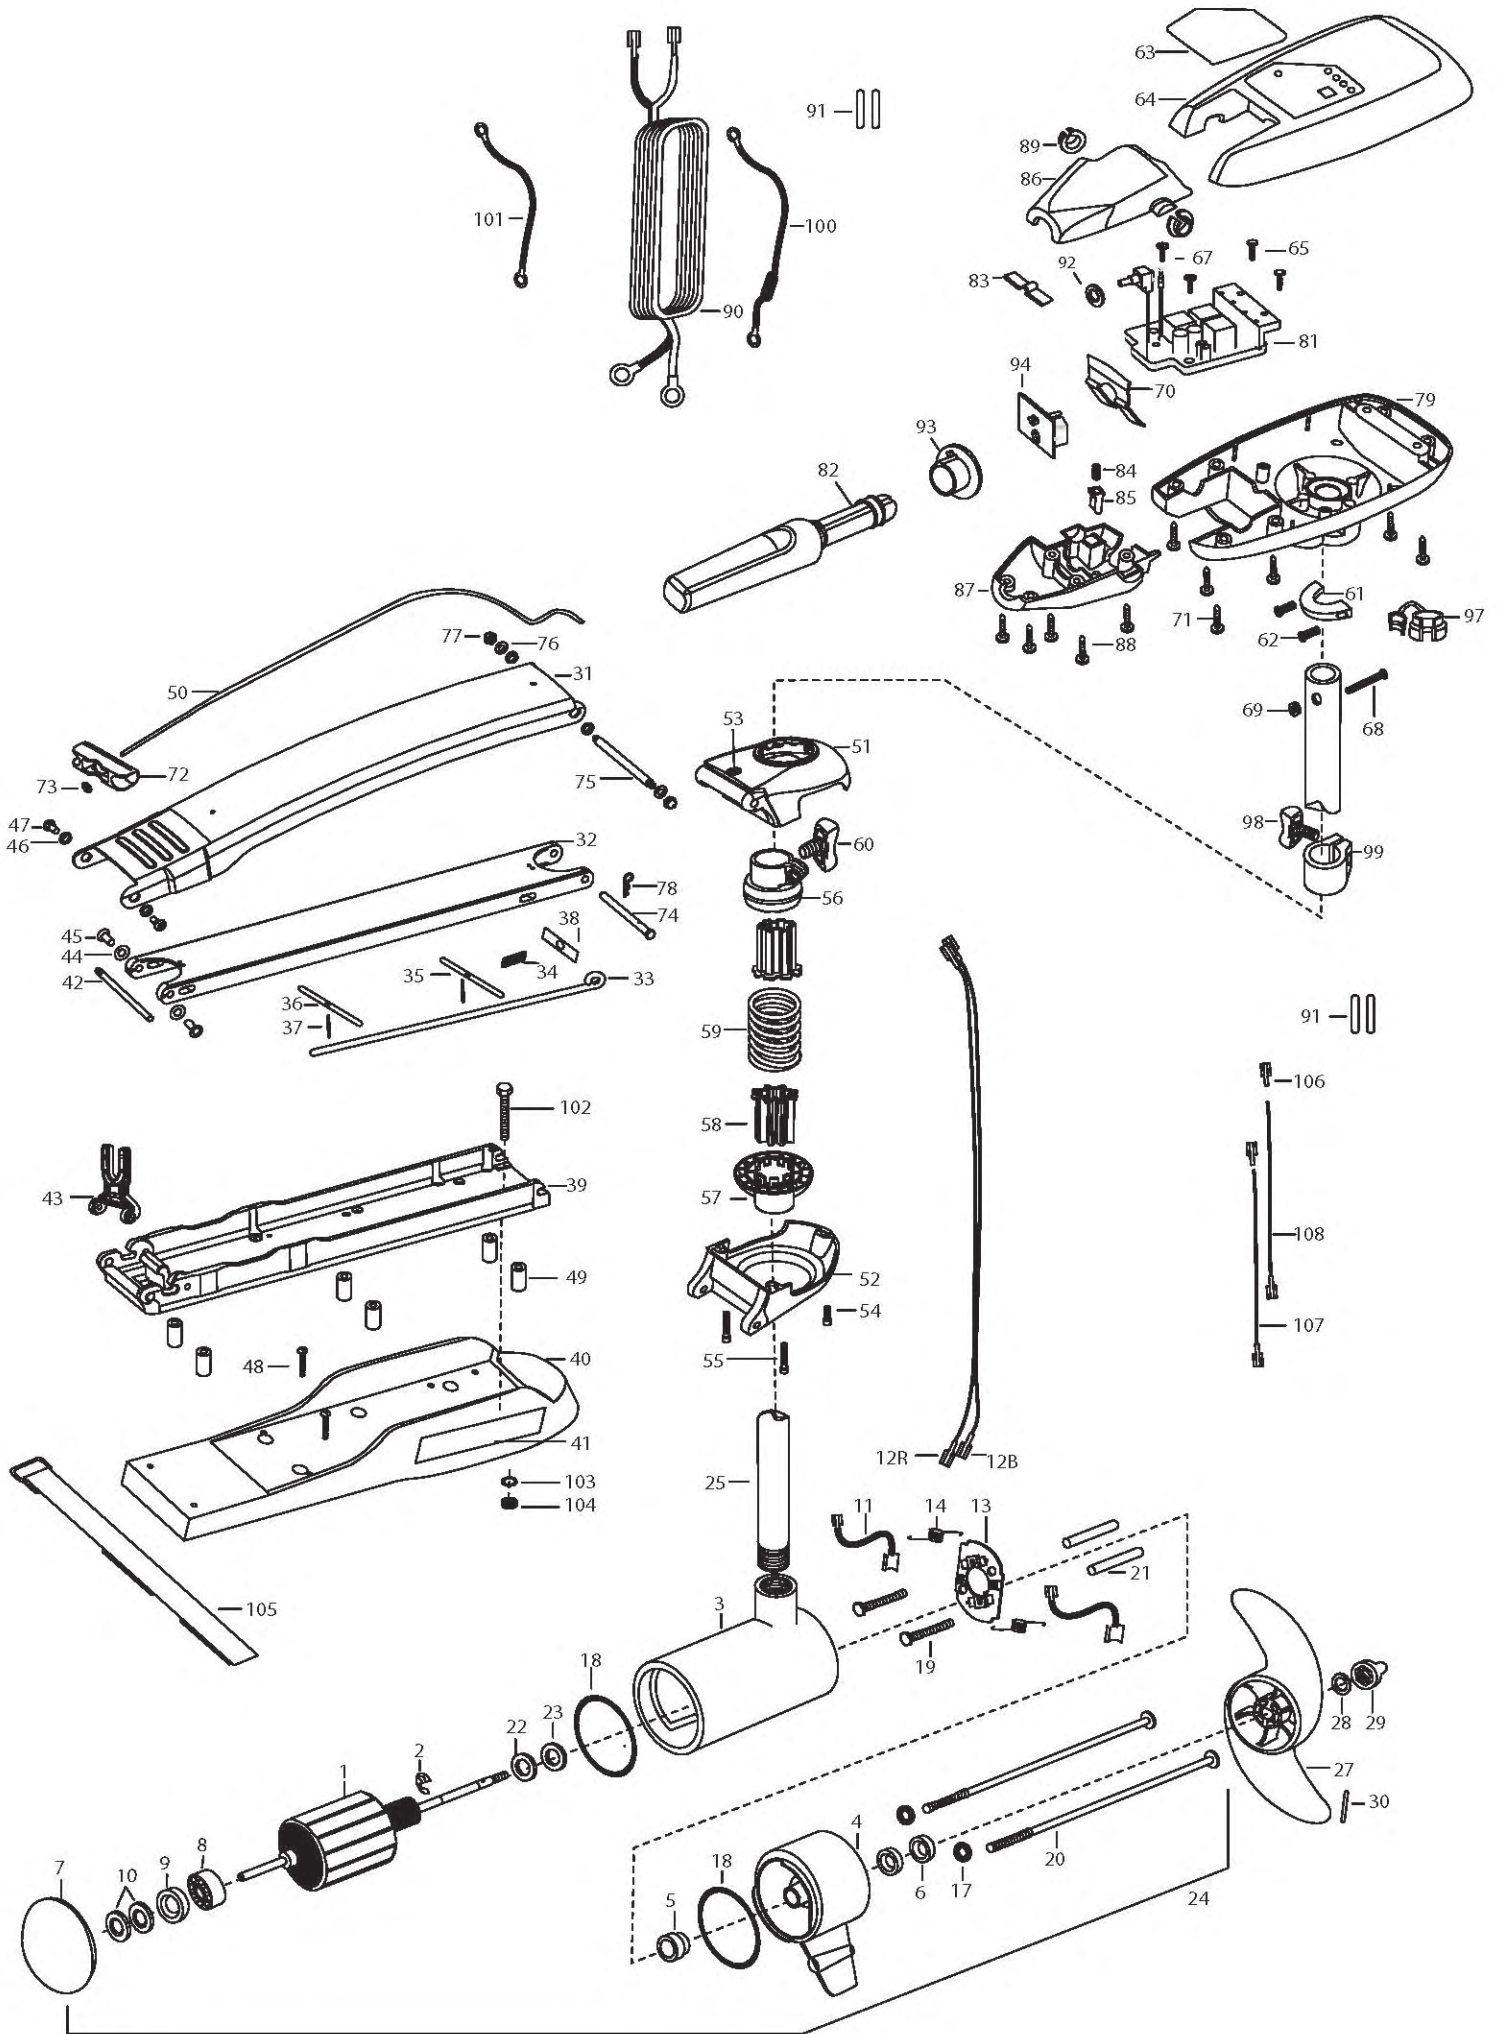

Riptide 101 SM (BowGuard 360°)
101 LBS THRUST
36 VOLT 46 AMP
52" or 62" SHAFT

for use with "AI" serial numbers
3-year warranty from the date of purchase

1	2-100-216	ARMATURE ASSEMBLY 36V VARS SW	38	2262703	SPRING STOP	76	2261722	WASHER-FLAT 5/16 SS [2.EA]
2	788-040	RETAINING RING	39	2993983	BOWPLATE/INSRT ASSEMBLY STD-52"	77	2263100	NUT- TENSION 5/16-18 SS [2.EA]
3	431-310	CENTER HOUSING ASSEMBLY- 4.0 SW TXT WHT		2993982	BOWPLATE/INSRT ASSEMBLY LG- 62"	78	2260806	CLIP- HAIR SPRING SS MAX BG
4	2-300-340	BRUSH END HOUSING ASSEMBLY 4 SW WHT	40	2263914	MOTOR REST STD-MAXXUM WHT-52"	79	2062596	CONTROL BOX SW .725 BORE WHT
5	144-017	BEARING -FLANGE (SERVICE ONLY)		2263915	MOTOR REST LONG-MAX WHT-62"	80	2305810	TAG-AIR SWITCH LEADS
6	880-025	SEAL [2.EA]	41	2065676	DECAL- MOTOR REST RT W [2.EA]	81	2184003	CTRL BOARD ASSEMBLY 24/36V
7	421-376	PLAIN END HOUSING ASSEMBLY 4.0 WHT	42	2260505	PIN-HINGE (HEADLESS) S/S	82	2990915	HANDLE ASSEMBLY W/O U-JOINT
8	140-010	BALL BEARING	43	2293811	YOKE,MAX MNT-POLYPROPYLENE	83	2302742	SPRING-DETENT (OFF) SS
9	990-045	THRUST SPACER	44	2261708	WASHER-3/8"X1/2"X.010 [2.EA]	84	2302745	SPRING-RELEASE BUTTON SS
10	992-010	SPRING WASHER [2.EA]	45	2267318	BEARING NYLINER [2.EA]	85	2303720	RELEASE BUTTON-HANDLE
11	188-094	BRUSH 4" W/TERMINAL [2.EA]	46	2293501	BUSHING, STAINLESS STEEL [4.EA]	86	2060411	HANDLE (TOP HALF)MAXXUM
12B	640-018	BRUSH WIRE BLACK 10 AWG 62"	47	2263500	BOLT, SHOULDER (MAXXUM) [2.EA]	87	2060415	HANDLE (LOWER HALF)
12R	640-123	BRUSH WIRE RED 10 AWG 64"	48	2263434	SCREW-#8-18 K 1" PPH S/S -52" [2.EA]	88	2303412	SCREW-#6-20 X 5/8 SELF TAP [5.EA]
13	738-004	BRUSH PLATE -4" TERMINAL	49	2261505	SPACER, MOTOR REST-52" [6.EA]	89	2060005	BEARING-HANDLE PIVOT [2.EA]
14	975-041	SPRING -TORSION [2.EA]	50	2251601	ROPE (40'), MAXXUM MOUNT	90	2090600	LEADWIRE (10 GA) RINGS
17	701-009	O-RING -THRU BOLT [2.EA]	■	2994833	BAG ASSEMBLY,MAX STABILIZER KIT	91	2305401	SHRINK TUBING .374 X 1.5" [4 EA.]
18	701-043	O-RING [2.EA]	■	2991764	BOWGUARD ASSEMBLY SW WHT HCT	92	2181700	WASHER SPACER
19	830-027	SCREW -SELF THREADED 10-32 X 2"[2.EA]	51	2772318	BRKT BASE TOP/EYLET SW WHT	93	2992852	ACTUATOR-CAM
20	830-096	THRU BOLT 12-24 X 11.56" SS [2.EA]	52	2991772	BRKT BTM/BEARING SW WHT	94	2184020	POT ADAPTER
21	973-025	SPACER -BRUSH PLATE [2.EA]	53	2772352	EYELET KIT - ROPE	97	2052900	STRAIN RELIEF-C.CORD/SP.C
22	990-051	WASHER-STEEL THRUST	54	2263422	SCREW 5/16-18 X 1" SHCS SS	98	2011366	SCREW-COLLAR/NEW KNOB SS
23	990-052	WASHER- NYLATRON	55	2263424	SCREW 5/16-18 X 2 1/2" SCHS SS [2.EA]	99	2031520	COLLAR-DEPTH (W/O INSERT)
24	2316288	MOTOR ASSEMBLY 36V 4.0 VARS SW 101 WHT	■	2884701	SLEEVE/INSERT KIT INCL. 59,60,61	100	2998200	CIRCUIT BREAKER ASSEMBLY,36V
25	2032034	TUBE- COMPOSITE 52" WHT	*56	2261525	SPRING-SLEEVE UPPER	■	2994832	BAG ASSEMBLY MAX101 -62"
	2032085	TUBE-COMPOSITE 62" WHT	*57	2261535	SPRING SLEEVE, LOWER	■	2994830	BAG ASSEMBLY-INCL. 106,107,108
■	1378132	PROPELLER KIT	*58	2264702	INSERT-TUBE (2 PER) B.MNT	101	2340610	CONNECTOR CABLE
27	2331160	PROPELLER- WEEDLESS WEDGE 2	59	2262705	SPRING, BOWGUARD, SS	*102	2263431	SCREW 1/4-20 K 3.5 PPH [6.EA]
28	2091701	WASHER- PROP LARGE MAX101	60	2011366	SCREW-COLLAR/NEW KNOB SS	*103	2261713	WASHER-1/4 FLAT S/S [6.EA]
29	2198401	ANODE-ZINC 4.0 LWR UNIT	61	2061517	COLLAR-CTRL BOX SW WHT	*104	2263103	NUT-1/4-20 NYLOCK-JAM S/S [6.EA]
30	2262658	PROP PIN	62	2263434	SCREW-#8X1" PPH TYPE 25 SS [2.EA]	105	2263802	STRAP-HOLD DWN 30.5" VELCRO
■	2771843	MOUNT,BOW ASSEMBLY, SW STD 52" WHT W/BG	63	2095685	DECAL-COVER, RT101/B/S HC			
	2771844	MOUNT,BOW ASSEMBLY, SW LG-62" W/BG WHT	64	2300219	COVER- CONTROL BOX RIPTIDE WHT		62" SHAFT ONLY	
31	2264244	ARM-UPPER STD SW TXT WHT -52"	65	2223430	SCREW-#8-18 X 7/8 SS [2.EA]	106	2030710	CONNECTOR BUTT [2.EA]
	2264249	ARM-UPPER LONG SW TXT WHT -62"	67	2223430	SCREW-#8-18 X 7/8 SS [2.EA]	107	2030317	WIRE EXTENSION 18" RED
32	2994310	ARM-LOWER ASSEMBLY STD SW WHT-52"	68	2263406	SCREW-#10-24 X 2 SS	108	2030316	WIRE EXTENSION 18" BLACK
	2994320	ARM-LOWER ASSEMBLY LNG SW WHT -62"	69	2333101	NUT-#10-24 NYLOCK SS			
33	2153603	EYE SHAFT-2LOCKBAR STD-52"	70	2302743	SPRING-DETENT (HANDLE-TILT)			
	2153605	EYE SHAFT-2LOCKBAR LONG- 62"	71	2303412	SCREW-#6-20 X 5/8 SELF TAP [6.EA]			
34	2152701	SPRING-(LOCKBAR) SS	72	2150400	PULL-GRIP			
35	2233601	LOCKBAR SS (NEW 500)	73	2151700	WASHER-EYE SHAFT(.562 OD)			
36	2233603	LOCK BAR, REAR - SS	74	2262606	PIN- CLEVIS MAXXUM BWGRD SS			
37	2152610	SPRING-PIN (LOCKEAR) [2.EA]	75	2262604	PIN- BWGRD UPPER THREADED SS			