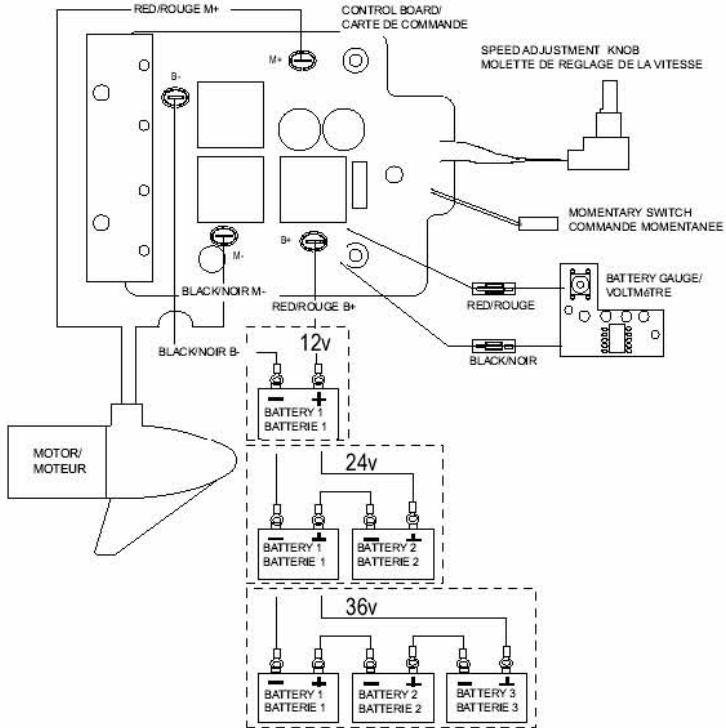

RipTide 101SM is 36-volts only!

wiring diagram for control board #2184003: