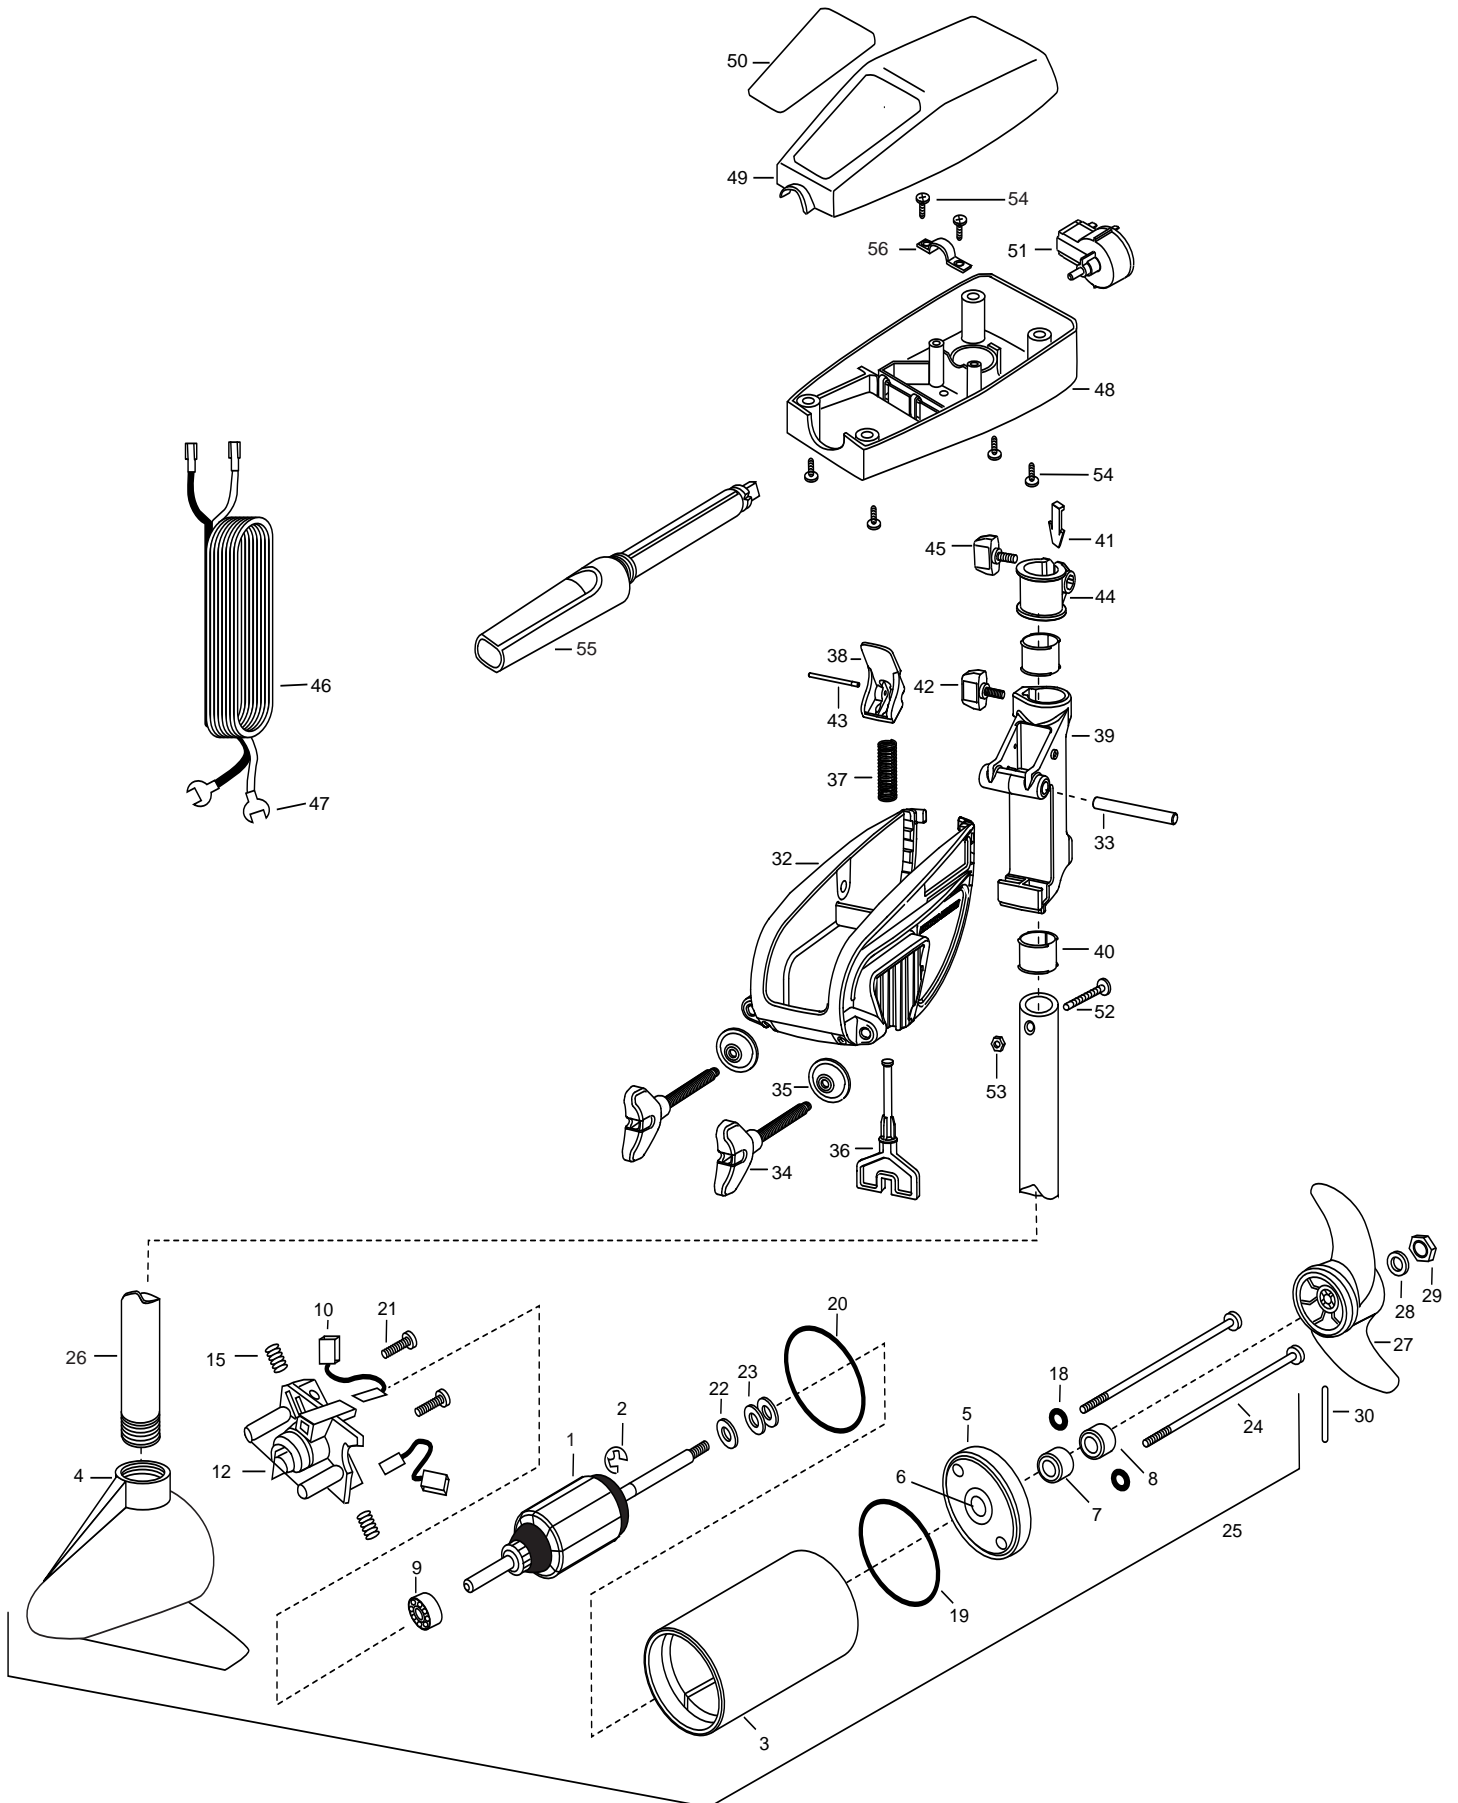

**30" SHAFT**

for use with "AI" serial numbers **greater than MKAI4102090**

**2-year warranty from the date of purchase**

1	2-100-287	ARMATURE ASSEMBLY 12V 3.25	■	2991815	BRACKET & HINGE ASSEMBLY BLACK KNOB	54	2012100	SCREW-8-18 X 5/8 [6.EA]
2	788-015	RETAINING RING	■	2771910	BRACKET W/CLAMP SCREW ASSEMBLY	55	2030992	HANDLE ASSEMBLY CLASSIC 5 SPD
3	2-200-188	HOUSING ASSEMBLY CENTER 3.25 TXT			(INCL.32,34,35)	56	2010030	BEARING HANDLE CAP
4	2-300-142	HOUSING- BRUSH END	*32	2061910	BRACKET PLASTIC			
5	2-400-187	PLAIN END HOUSING ASSEMBLY	33	2060510	PIN-HINGE- ENDURA			
6	144-049	FLANGE BEARING	*34	2061300	SCREW- CLAMP			
7	880-003	SEAL	*35	2011710	WASHER- CLAMP SCREW 1.5OD			
8	880-006	SEAL W/SHIELD	■	2881300	CLAMP SCREW, WASHER, RETAINER KIT			
9	140-010	BEARING-BALL	36	2063605	T-BAR PLASTIC			
10	188-052	BRUSH ASSEMBLY [2.EA]	37	2062706	SPRING- T-BAR ENDURA			
12	738-030	BRUSH PLATE WITH HOLDER 3.25	38	2067201	LEVER- TILT BLACK ENDURA			
15	975-032	SPRING COMPRESSION	39	2061810	HINGE-PLASTIC			
18	701-007	O-RING [2.EA]	40	2037301	BUSHING-HINGE [2.EA]			
19	701-039	O-RING MK406460	41	2062800	TENSION BLOCK- SNAP IN			
20	701-041	O-RING	42	2011385	SCREW-TENSION/NEW KNOB			
21	830-001	SCREW SELF THREAD 8-32X1.7 [2.EA]	43	2060515	PIN- TILT LEVER			
22	990-067	WASHER- STEEL	44	2061520	COLLAR-DEPTH ((ENDURA)			
23	990-070	WASHER- NYLATRON [2.EA]	45	2011365	SCREW-COLLAR/NEW KNOB			
24	830-062	THRU BOLT 8-32X8.0 [2.EA]	46	2020606	LEADWIRE-14GA FLAG TERM.			
25	2069270	MOTOR ASSEMBLY 12V 3.25 5SPC TXT	47	2020703	SPADE TERMINAL - 14 AWG [2EA]			
26	2032045	TUBE (COMPOSITE) 30" 7/8	48	2062542	CONTROL BOX			
■	1378121	PROP W/DRIVE PIN, WASHER, NUT KIT	49	2060255	CONTROL BOX COVER			
27	2061122	PROPELLER 3.25 HUB DIA	50	2035620	DECAL-COVER 28 CLASSIC TS			
28	2151726	WASHER- 5/16 STD SS	51	2064023	SWITCH-FWD/REV 5SP			
29	2053101	NUT- NYLOC MED 5/16 SS	52	2033400	SCREW-10-24 X 1-3/4			
30	2092600	PIN- DRIVE SS	53	2013110	NUT-10-24 HEX			