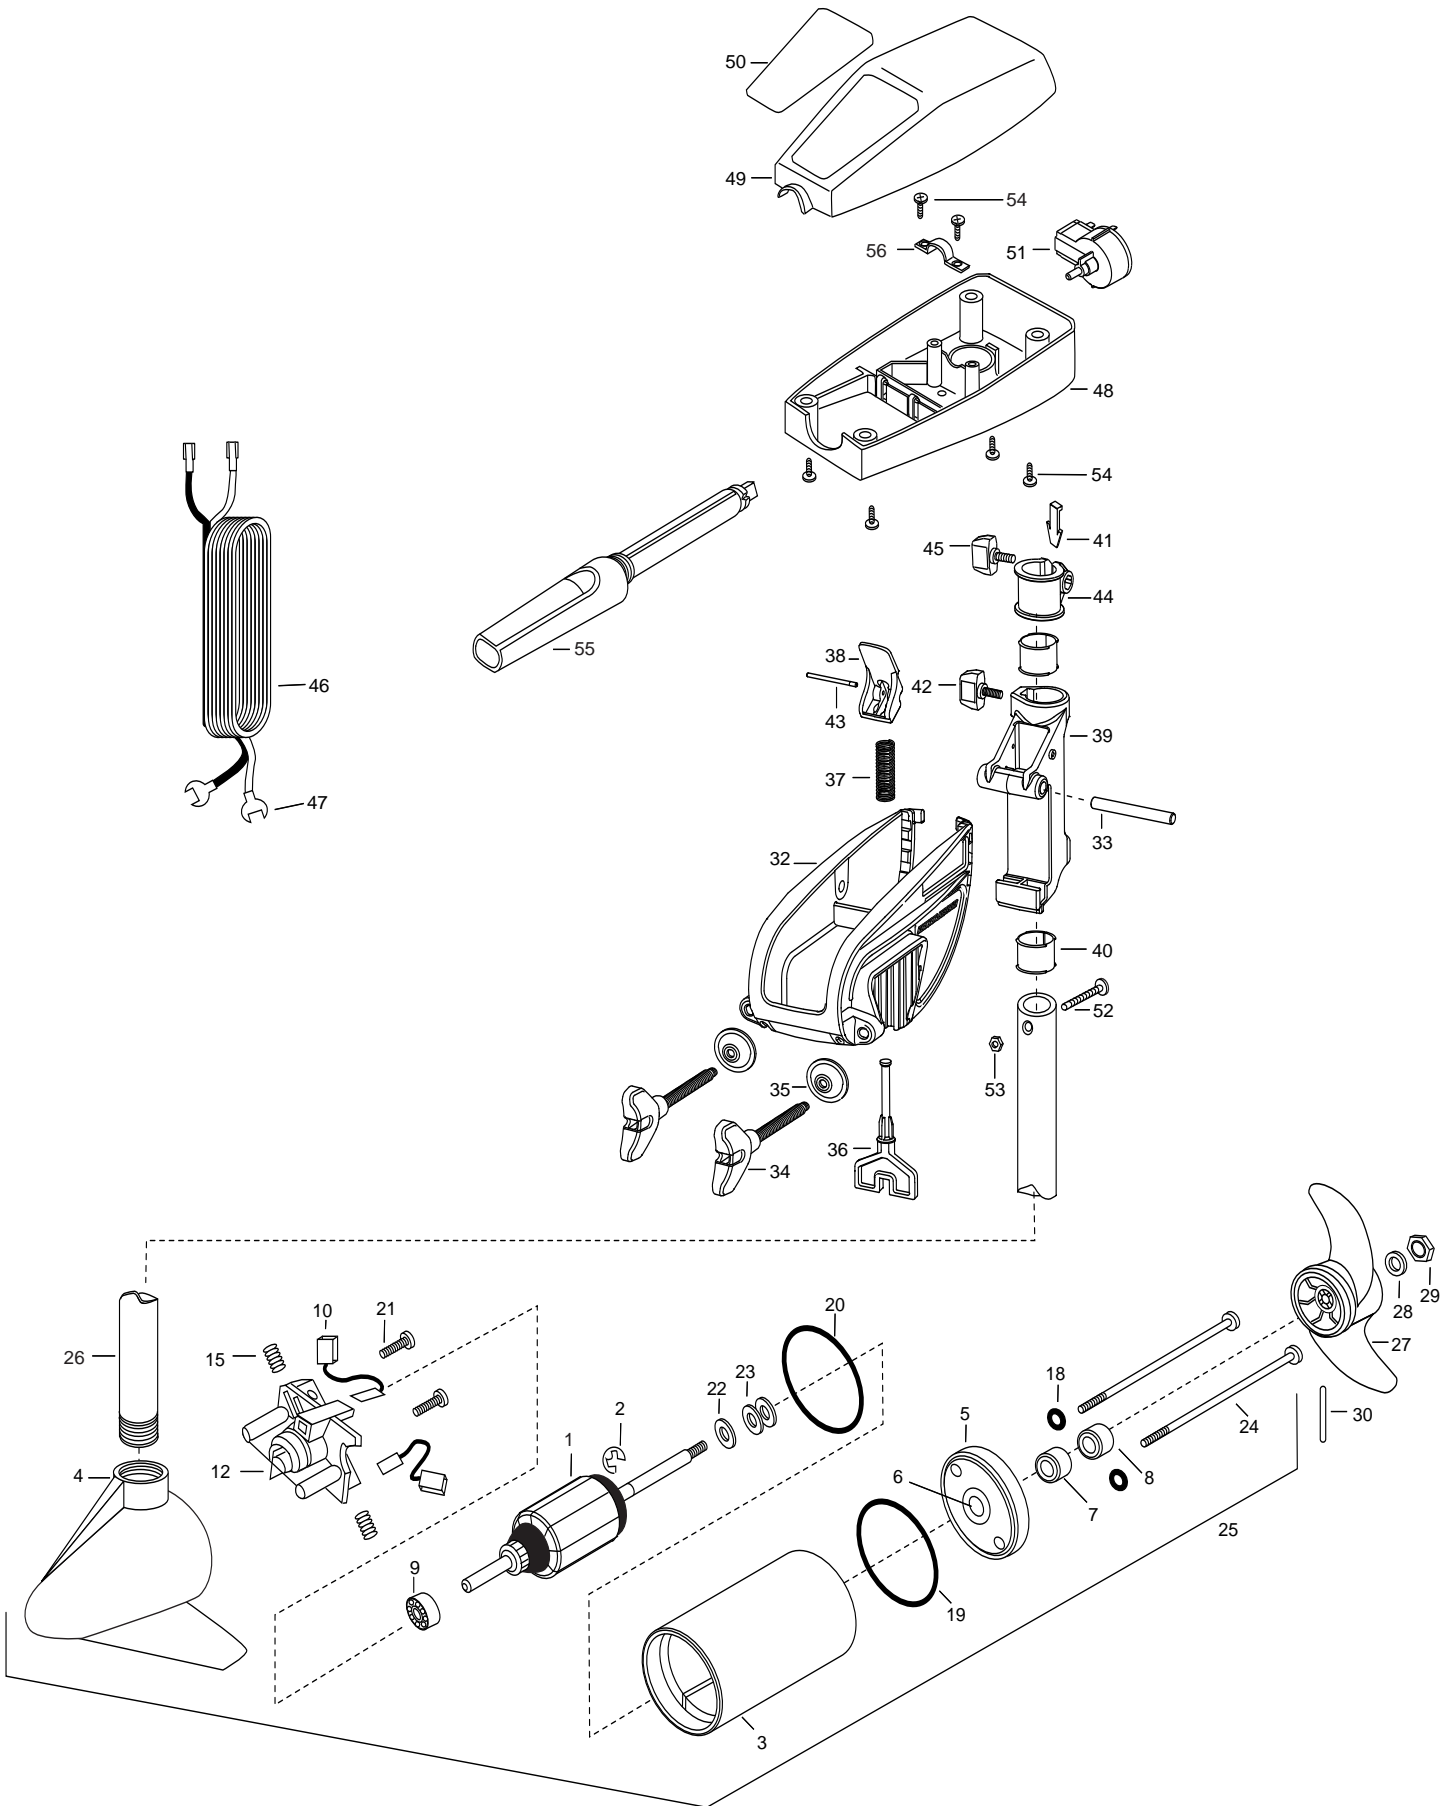

CLASSIC 28
12 VOLT 30 AMPS
28 LBS THRUST
30" SHAFT

for use with "AI" serial numbers **less than MKAI4102091**
2-year warranty from the date of purchase

1	2-100-277	ARMATURE ASSEMBLY 12V 3.25	30	2092600	PIN- DRIVE SS	53	2013110	NUT-10-24 HEX
2	788-015	RETAINING RING	■	2991815	BRACKET & HINGE ASSEMBLY BLACK KNOB	54	2012100	SCREW-8-18 X 5/8 [6.EA]
3	2-200-177	HOUSING ASSEMBLY CENTER 3.25 TXT	■	2771910	BRACKET W/CLAMP SCREW ASSEMBLY	55	2030992	HANDLE ASSEMBLY CLASSIC 5 SPD
4	2-300-142	HOUSING- BRUSH END			(INCL.32,34,35)	56	2010030	BEARING HANDLE CAP
5	2-400-127	PLAIN END HOUSING ASSEMBLY	*32	2061910	BRACKET PLASTIC			
6	144-049	FLANGE BEARING	33	2060510	PIN-HINGE- ENDURA			
7	880-003	SEAL	*34	2061300	SCREW- CLAMP			
8	880-006	SEAL W/SHIELD	*35	2011710	WASHER- CLAMP SCREW 1.5OD			
9	140-010	BEARING-BALL	■	2881300	CLAMP SCREW, WASHER, RETAINER KIT			
10	188-052	BRUSH ASSEMBLY [2.EA]	36	2063605	T-BAR PLASTIC			
12	738-030	BRUSH PLATE WITH HOLDER 3.25	37	2062706	SPRING- T-BAR ENDURA			
15	975-032	SPRING COMPRESSION	38	2067201	LEVER- TILT BLACK ENDURA			
18	701-007	O-RING [2.EA]	39	2061810	HINGE-PLASTIC			
19	701-039	O-RING MK406460	40	2037301	BUSHING-HINGE [2.EA]			
20	701-041	O-RING	41	2062800	TENSION BLOCK- SNAP IN			
21	830-001	SCREW SELF THREAD 8-32X1.7 [2.EA]	42	2011385	SCREW-TENSION/NEW KNOB			
22	990-067	WASHER- STEEL	43	2060515	PIN- TILT LEVER			
23	990-070	WASHER- NYLATRON [2.EA]	44	2061520	COLLAR-DEPTH ((ENDURA)			
24	830-076	THRU BOLT 8-32X8.0 [2.EA]	45	2011365	SCREW-COLLAR/NEW KNOB			
25	2069260	MOTOR ASSEMBLY 12V 3.25 5SPC TXT	46	2020606	LEADWIRE-14GA FLAG TERM.			
25A	2067060	MOTOR ASSEMBLY 12V 3.25 5SPC TXT	47	2020703	SPADE TERMINAL - 14 AWG [2EA]			
26	2032045	TUBE (COMPOSITE) 30" 7/8	48	2062542	CONTROL BOX			
■	1378121	PROP W/DRIVE PIN, WASHER, NUT KIT	49	2060255	CONTROL BOX COVER			
27	2061122	PROPELLER 3.25 HUB DIA	50	2035620	DECAL-COVER 28 CLASSIC TS			
28	2151726	WASHER- 5/16 STD SS	51	2064023	SWITCH-FWD/REV 5SP			
29	2053101	NUT- NYLOC MED 5/16 SS	52	2033400	SCREW-10-24 X 1-3/4			

Seal & O-ring Kit p/n 2883460

* This item is part of an assembly. This item cannot be sold separately due to machining and /or assembly that is required.