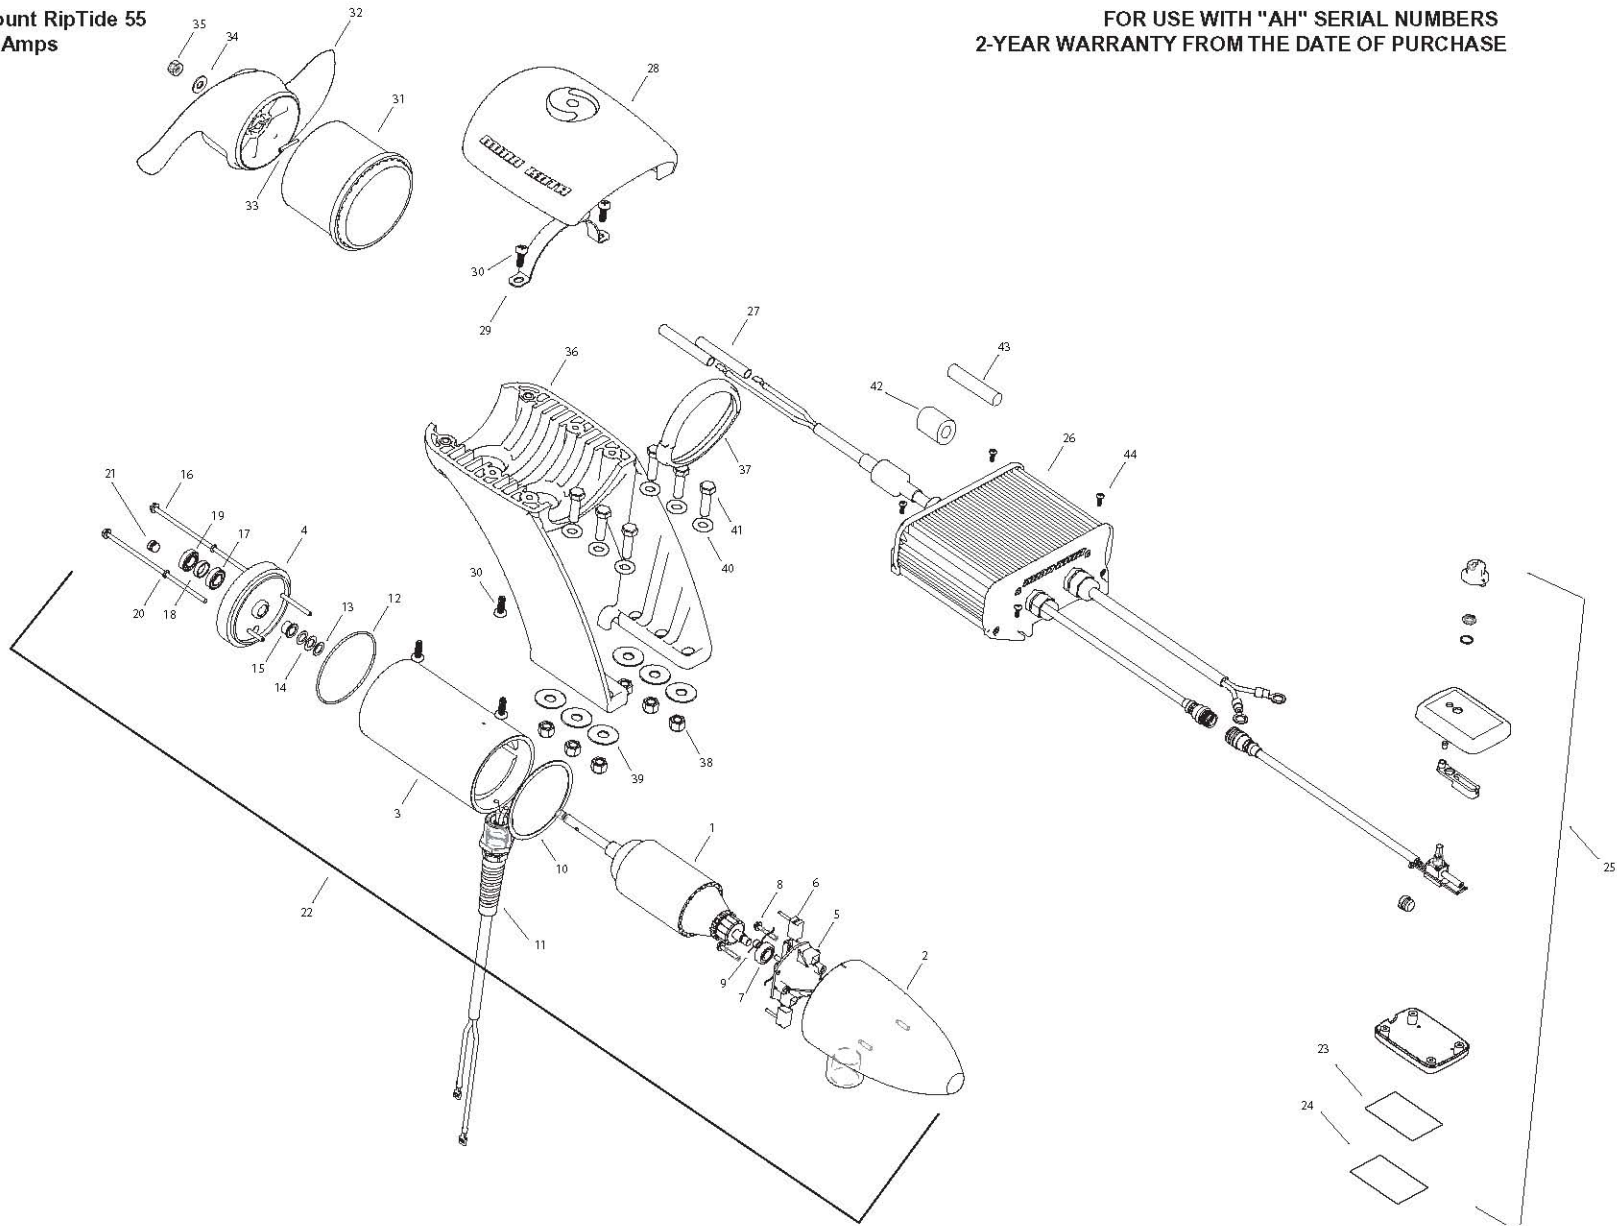

Engine Mount RipTide 55
12 Volt 50 Amps

FOR USE WITH "AH" SERIAL NUMBERS
2-YEAR WARRANTY FROM THE DATE OF PURCHASE

1	2-100-206	ARMATURE 12V 3.62
2	421-302	BRUSH END HOUSING
3	2-200-301	CENTER HOUSING ASSEMBLY
4	2-400-338	PLAIN END ASSY (CONTAINS 4, 15, 17, 18, 19, 21)
5	2-600-168	BRUSH PLATE ASSEMBLY (CONTAINS 5, 6, 9)
6	188-036	BRUSH
7	140-010	BEARING
8	830-007	SCREW #8-32
9	975-040	BRUSH SPRING
10	337-036	GASKET
11	2772917	LEADWIRE ASSEMBLY
12	701-081	O-RING
13	990-067	WASHER STEEL
14	990-070	WASHER NYLATRON
15	144-049	FLANGE BEARING
16	830-042	THRU-BOLT 10-32 X 8.83
17	880-003	SEAL
18	725-035	PAPER TUBE
19	880-006	SEAL WITH SHIELD
20	701-008	O-RING THRUBOLT
21	836-001	ALUMINUM PLUG
22	2387103	MOTOR ASSY 12V 3.625 55#
23	9950953	VELCRO 1.5 X 2.0 LOOP
24	9950950	VELCRO 1.5 X 2.0 HOOK
25	2990241	HAND CONTROLLER
26	2990226	CONTROL MODULE
27	2385401	SHRINK TUBE [4 EA]
28	2380211	TOP CAP
29	2383810	STRAP, EM
30	2383418	SCREW 1/4-20 SELF TAPPING [6 EA]
31	2381535	ADAPTER RING, REAR
■	1378131	PROP KIT
32	2091160	PROPELLER
33	2092600	DRIVE PIN
34	2151726	WASHER 5/16, PROP
35	2198400	NUT, PROP ANODE
36	2381940	LOWER BRACKET
37	2381530	ADAPTER RING, FRONT
38	2383122	NUT 3/8-16 NYLOCK [6EA]
39	2381726	WASHER FENDER 3/8 X 1 1/4 OD [6 EA]
40	2381728	WASHER 3/8 [6 EA]
41	2383422	SCREW 3/8 X 1 1/4 [6EA]
42	2307310	FERRITE BEAD (EUROPEAN MOTORS ONLY)
43	2075401	HEATSHRINK (EUROPEAN MOTORS ONLY)
44	2373427	SCREW #12 X 5/8 [4 EA]
■	2994856	BAG ASSY (CONTAINS 38-41,27,23,24,44, TIE WRAPS)

12V