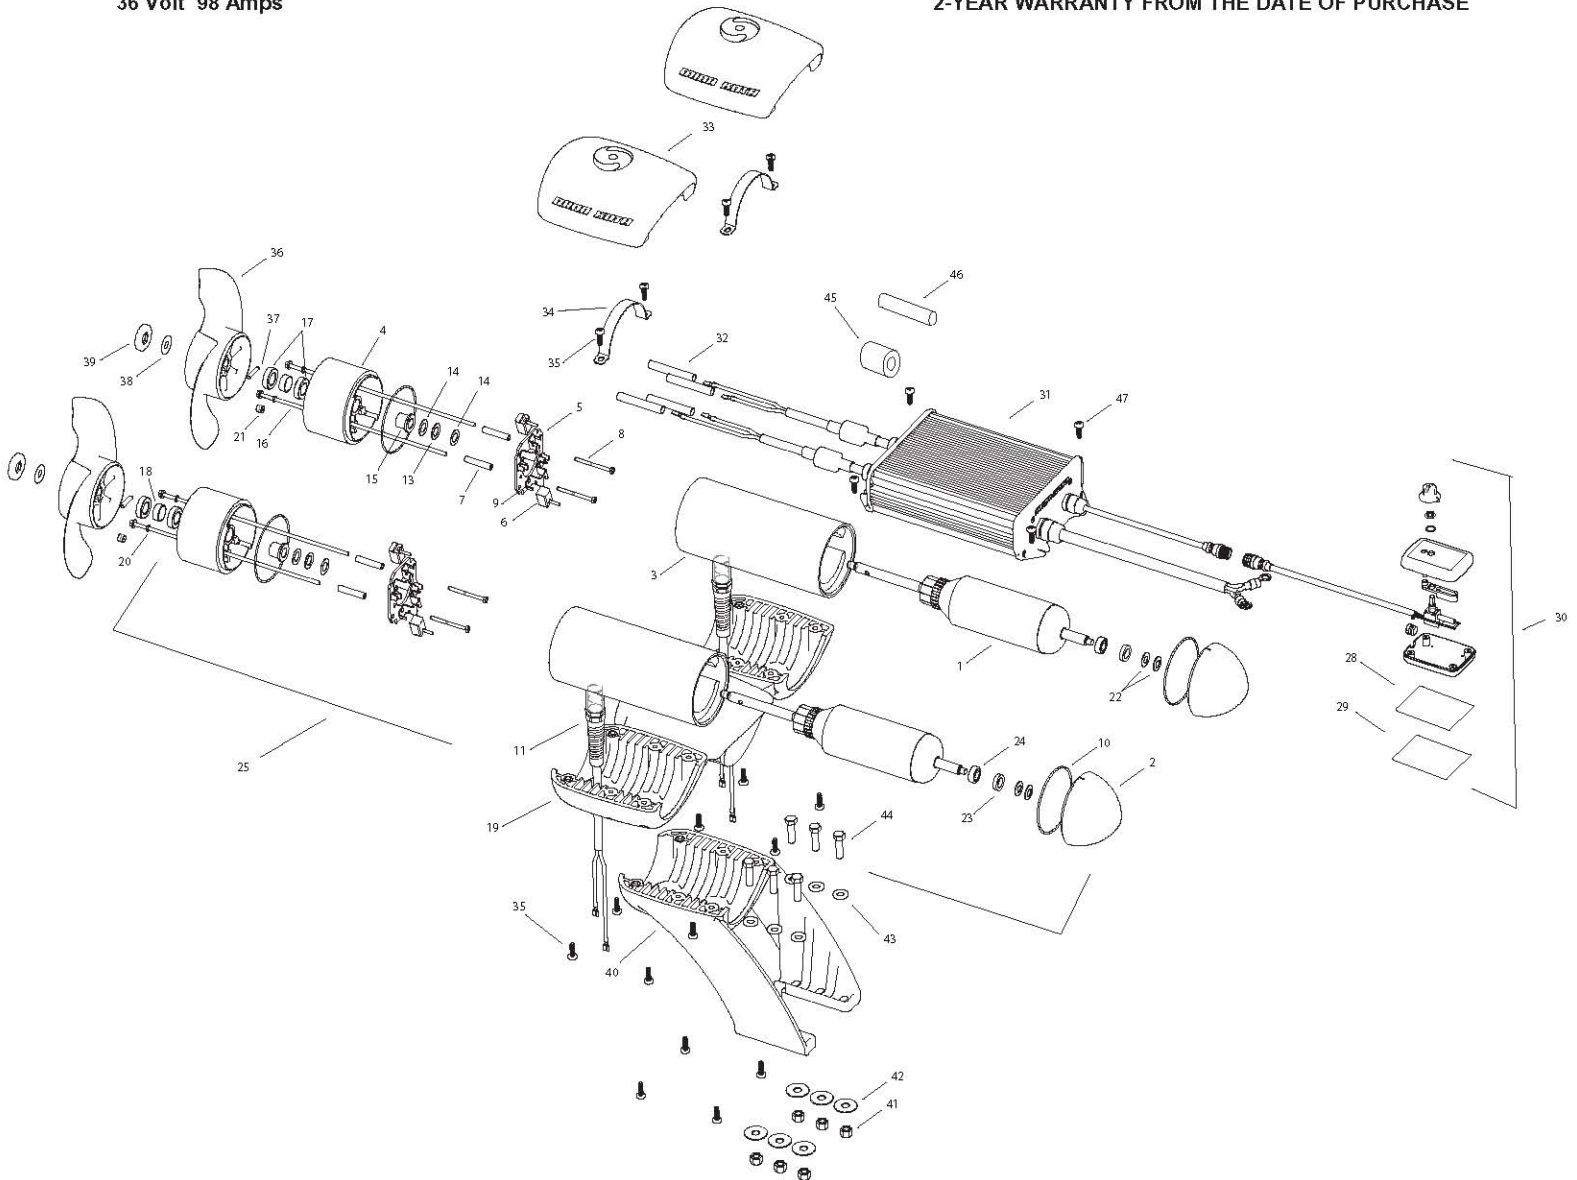

Engine Mount RipTide 202
36 Volt 98 Amps

FOR USE WITH "AH" SERIAL NUMBERS
2-YEAR WARRANTY FROM THE DATE OF PURCHASE

1	2-100-235	ARMATURE 36V 4.0 [1 PER MOTOR]
2	421-376	PLAIN END [1 PER MOTOR]
3	2-200-309	CENTER HOUSING ASSEMBLY [1 PER MOTOR]
4	2-300-349	BRUSH END HOUSING (CONTAINS 4-9) [1 PER MOTOR]
5	2-600-234	BRUSH PLATE ASSEMBLY (CONTAINS 5, 6, 9) [1 PER MOTOR]
6	188-094	BRUSH [2 PER MOTOR]
7	973-025	SPACER - BRUSH PLATE [2 PER MOTOR]
8	830-027	SCREW #10-32 X 2 SLF THREAD [2 PER MOTOR]
9	975-041	BRUSH SPRING [2 PER MOTOR]
10	701-043	O-RING [2 PER MOTOR]
11	2772917	LEADWIRE ASSEMBLY [1 PER MOTOR]
13	990-051	WASHER STEEL [1 PER MOTOR]
14	990-052	WASHER NYLATRON [1 PER MOTOR]
15	144-017	FLANGE BEARING [1 PER MOTOR]
16	830-096	THRU-BOLT 12-24 X 10.31 [2 PER MOTOR]
17	880-025	SEAL [2 PER MOTOR]
18	725-095	PAPER TUBE [1 PER MOTOR]
19	2381945	BRACKET, DUAL MOUNT
20	701-009	O-RING THRU-BOLT [2 PER MOTOR]
21	836-001	ALUMINUM PLUG [1 PER MOTOR]
22	992-010	SPRING WASHER [2 PER MOTOR]
23	990-045	THRUST SPACER [1 PER MOTOR]
24	140-010	BALL BEARING [1 PER MOTOR]
25	2396251	MOTOR ASSY 36V 4.0 101# [2 EA]
28	9950953	VELCRO 1.5 X 2.0 LOOP
29	9950950	VELCRO 1.5 X 2.0 HOOK
30	2990241	HAND CONTROLLER
31	2990228	CONTROL MODULE
32	2385401	SHRINK TUBE [4 EA]
33	2380211	TOP CAP [2 EA]
34	2383810	STRAP, EM [2 EA]
35	2383418	SCREW 1/4-20 SELF TAPPING [16 EA]
■	1378132	PROP KIT [1 PER MOTOR]
36	2331160	PROPELLER [1 PER MOTOR]
37	2262658	DRIVE PIN [1 PER MOTOR]
38	2091701	WASHER, PROP LARGE [1 PER MOTOR]
39	2198401	NUT, PROP [1 PER MOTOR]
40	2381940	LOWER BRACKET
41	2383122	NUT 3/8-16 NYLOCK [6EA]
42	2381726	WASHER FENDER 3/8 X 1 1/4 OD [3 EA]
43	2381728	WASHER 3/8 [3 EA]
44	2383422	SCREW 3/8 X 1 1/4 [6EA]
45	2307310	FERRITE BEAD [2 EA] (EUROPEAN MOTORS ONLY)
46	2075401	HEATSHRINK [2 EA] (EUROPEAN MOTORS ONLY)
47	2373427	SCREW #12 X 5/8 [4 EA]
■	2994856	BAG ASSY (CONTAINS 38-41,32,28,29,47,TIE WRAPS)