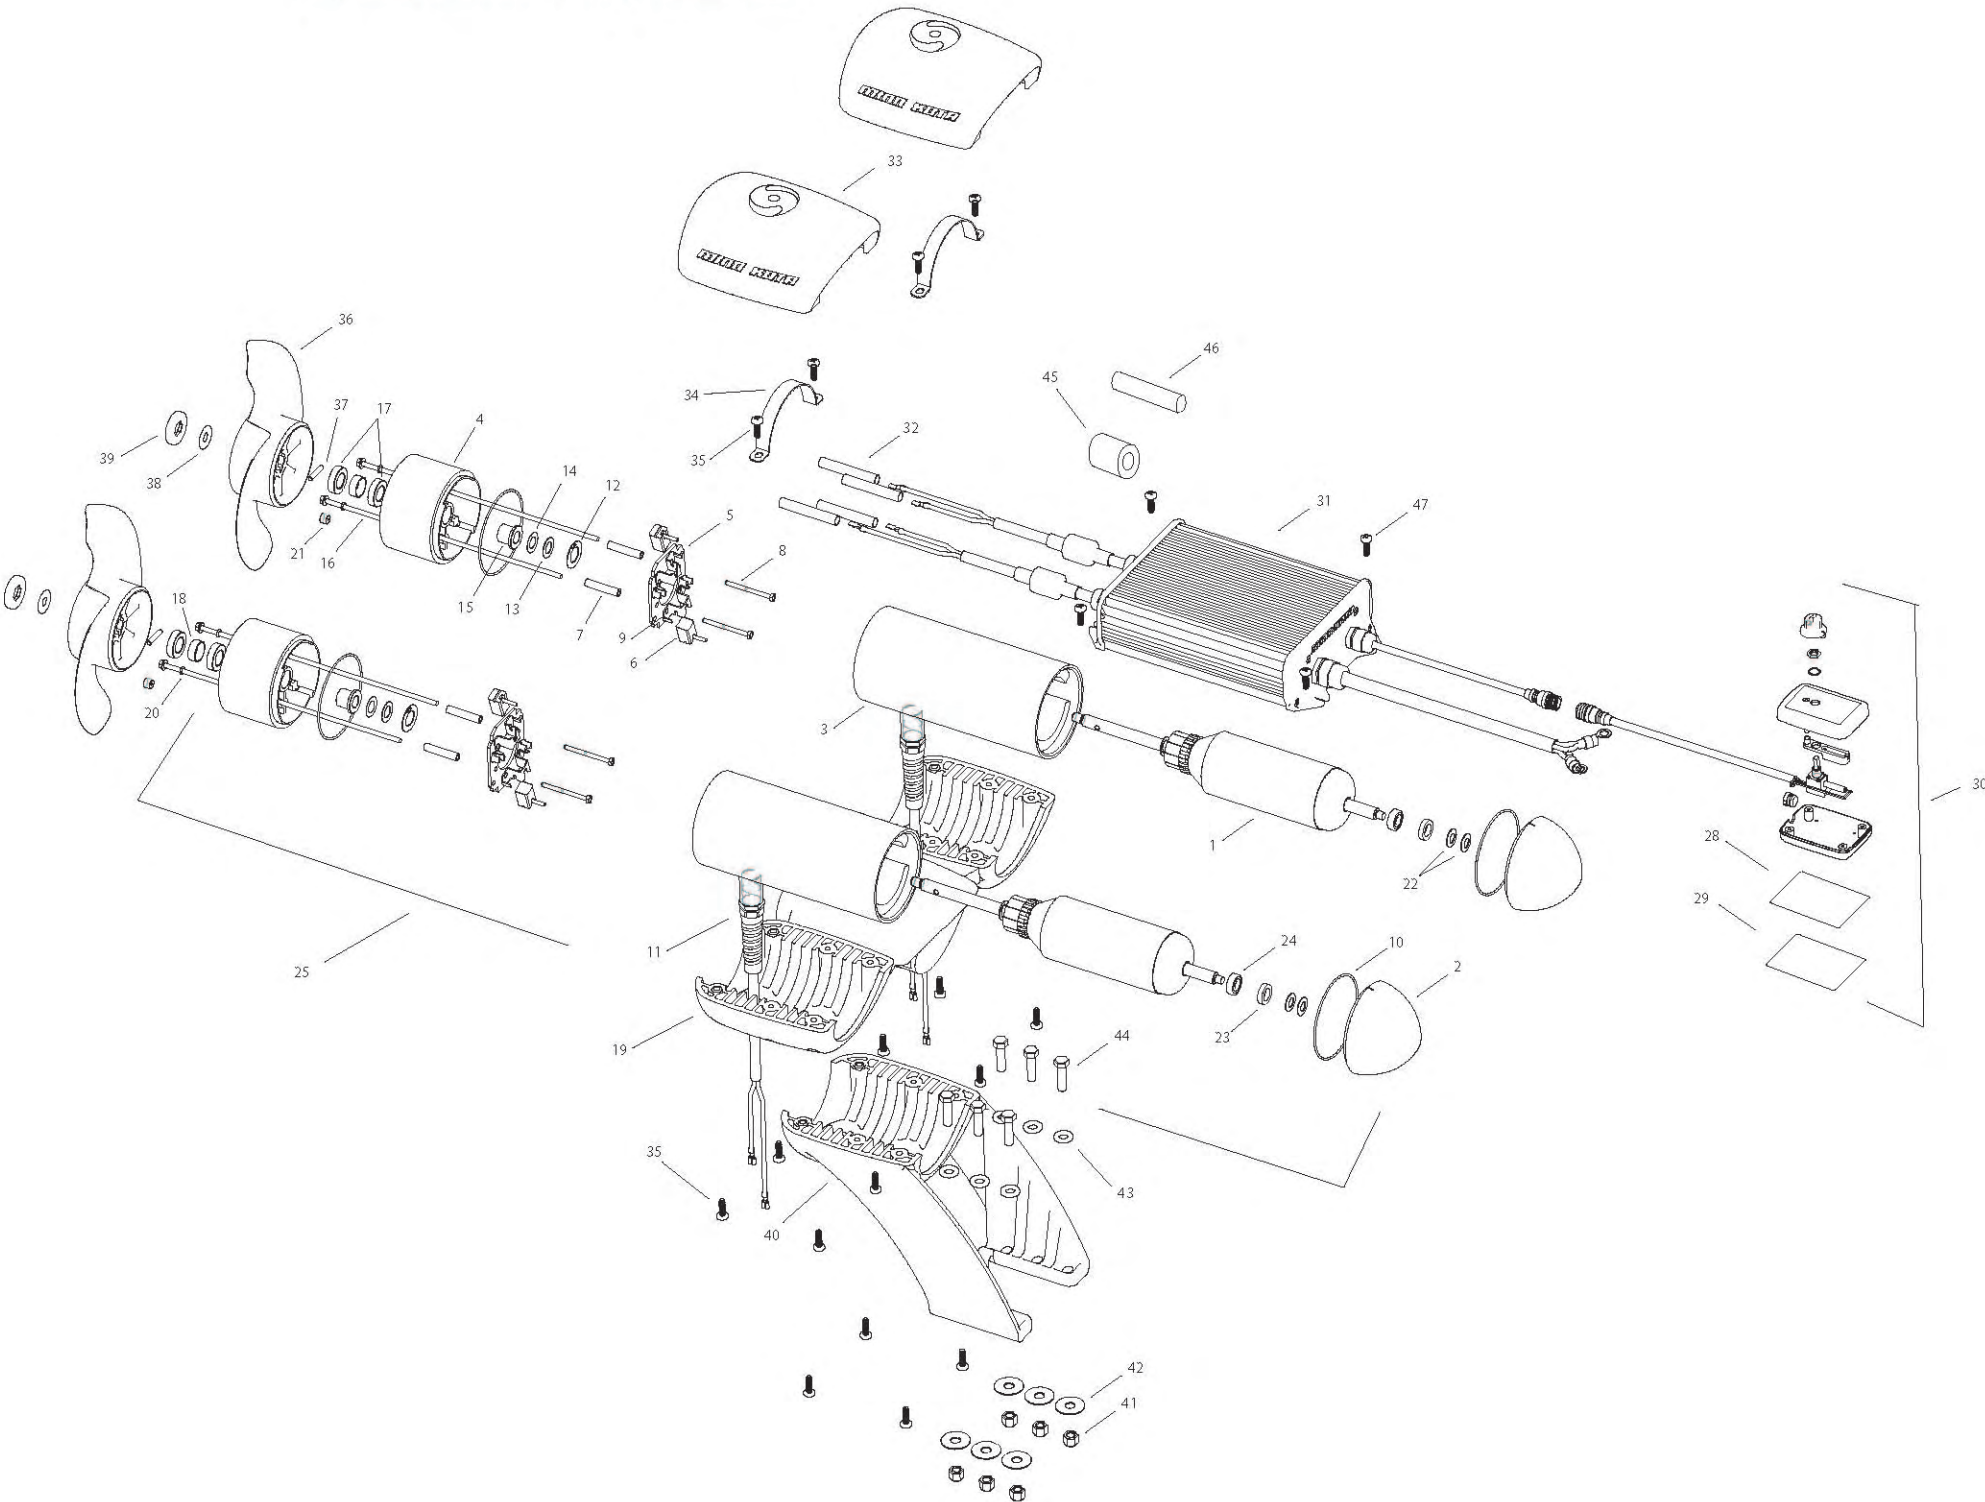

Riptide EM 24V 2-yr warranty