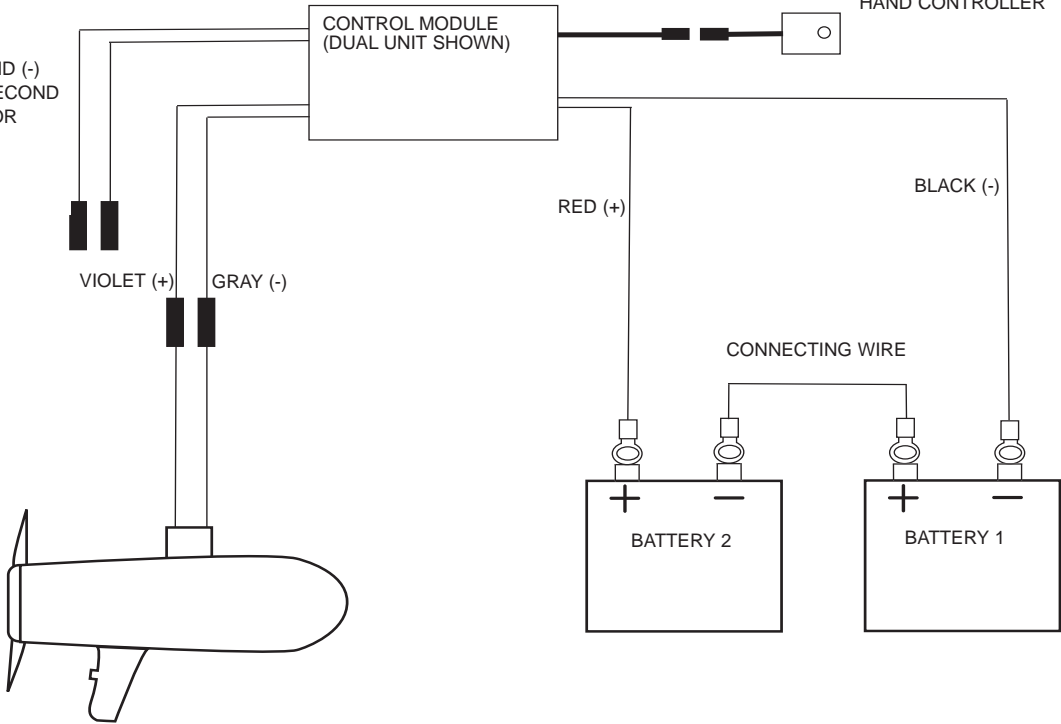

Riptide EM 24V 2-yr warranty

1	2-100-234	ARMATURE 24V 4.0 [1 PER MOTOR]
2	421-376	PLAIN END [1 PER MOTOR]
3	2-200-398	CENTER HOUSING ASSEMBLY [1 PER MOTOR]
4	2-300-349	BRUSH END HOUSING (CONTAINS 4-9) [1 PER MOTOR]
5	2-600-234	BRUSH PLATE ASSEMBLY (CONTAINS 5, 6, 9) [1 PER MOTOR]
6	188-094	BRUSH [2 PER MOTOR]
7	973-025	SPACER - BRUSH PLATE [2 PER MOTOR]
8	830-027	SCREW #10-32 X 2 SLF THREAD [2 PER MOTOR]
9	975-041	BRUSH SPRING [2 PER MOTOR]
10	701-043	**O-RING [2 PER MOTOR]
11	2772917	LEADWIRE ASSEMBLY [1 PER MOTOR]
12	788-055	SNAPRING .50 [1 PER MOTOR]
13	990-051	WASHER STEEL [1 PER MOTOR]
14	990-052	WASHER NYLATRON [1 PER MOTOR]
15	144-017	FLANGE BEARING [1 PER MOTOR]
16	830-094	THRU-BOLT 12-24 X 10.31 [2 PER MOTOR]
17	880-025	**SEAL [2 PER MOTOR]
18	725-095	PAPER TUBE [1 PER MOTOR]
19	2381945	BRACKET, DUAL MOUNT
20	701-009	**O-RING THRUBOLT [2 PER MOTOR]
21	836-001	ALUMINUM PLUG [1 PER MOTOR]
22	992-010	SPRING WASHER [2 PER MOTOR]
23	990-045	THRUST SPACER [1 PER MOTOR]
24	140-010	BALL BEARING [1 PER MOTOR]
25	2396234	MOTOR ASSY 24V 4.0 80# [2 EA]
28	9950953	VELCRO 1.5 X 2.0 LOOP
29	9950950	VELCRO 1.5 X 2.0 HOOK
30	2990240	HAND CONTROLER
31	2990224	CONTROL MODULE
32	2385401	SHRINK TUBE [4 EA]
33	2380211	TOP CAP [2 EA]
34	2383810	STRAP, EM [2 EA]
35	2383418	SCREW 1/4-20 SELF TAPPING [16 EA]
■	1378132	PROP KIT [1 PER MOTOR]
36	2331160	PROPELLER [1 PER MOTOR]
37	2262658	DRIVE PIN [1 PER MOTOR]
38	2091701	WASHER, PROP LARGE [1 PER MOTOR]
39	2198401	NUT, PROP [1 PER MOTOR]
40	2381940	LOWER BRACKET
41	2383122	NUT 3/8-16 NYLOCK [6EA]
42	2381726	WASHER FENDER 3/8 X 1 1/4 OD [3 EA]
43	2381728	WASHER 3/8 [3 EA]
44	2383422	SCREW 3/8 X 1 1/4 [6EA]
45	2307310	FERRITE BEAD [2 EA] (EUROPEAN MOTORS ONLY)
46	2075401	HEATSHRINK [2 EA] (EUROPEAN MOTORS ONLY)
47	2373427	SCREW #12 X 5/8 [4 EA]
■	2994856	BAG ASSY (CONTAINS 38-41,32,28,29,47, TIE WRAPS) [2 EA]

24V

(+) AND (-)
TO SECOND
MOTOR

HAND CONTROLLER

CONTROL MODULE
(DUAL UNIT SHOWN)

VIOLET (+)

GRAY (-)

RED (+)

BLACK (-)