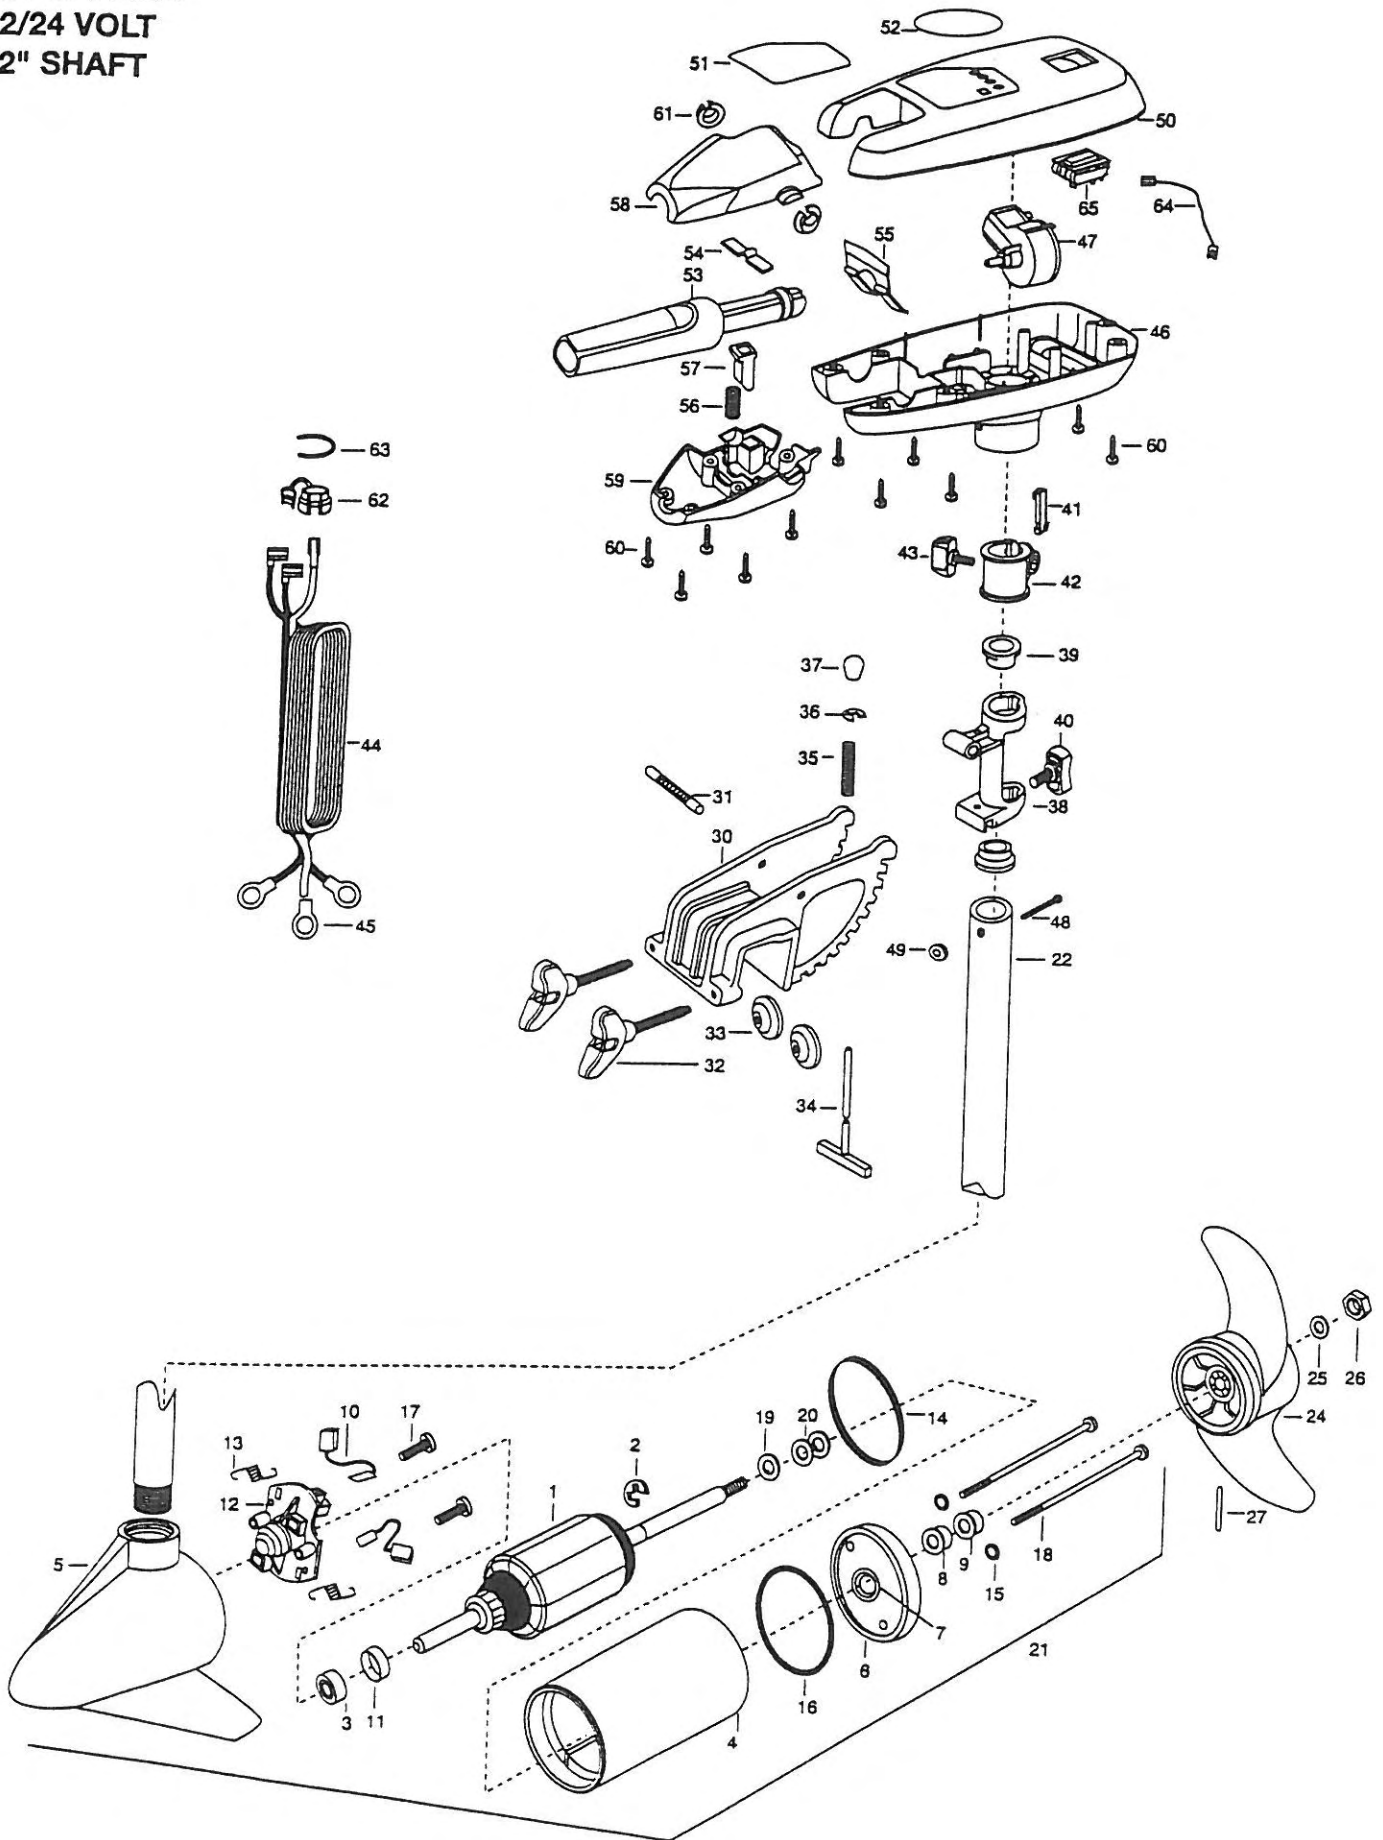

65T CABELA
12/24 VOLT
42" SHAFT

1	2-100-009	ARMATURE ASSEMBLY 12V 3.62	33	2011710	WASHER-CLAMP SCREW [2 EA.]
2	788-015	RETAINING-RING	34	2033600	T-BAR
3	140-010	BEARING-BALL	35	2012700	SPRING-(T-BAR)
4	431-005	HOUSING-CENTER ASSEMBLY 3.62 65#	36	2013000	E-RING
5	2-300-039	HOUSING-BRUSH END 3.62 TXT	37	2010100	KNOB-TILT
6	2-400-101	PLAIN END HOUSING ASSEMBLY 3.625	38	2031852	HINGE-MACHINED
7	144-049	BEARING-FLANGE	39	2037300	BUSHING-HINGE [2 EA.]
8	880-003	SEAL	40	2011385	SCREW, TENSION/KNOB
9	880-006	SEAL-W/SHIELD	41	2062800	TENSION BLOCK-SNAP IN
10	188-036	BRUSH ASSEMBLY 3.625 [2.EA]	42	2061520	COLLAR-DEPTH ENDURA
11	725-050	PAPER TUBE-BRUSH RETENTION	43	2011365	SCREW-COLLAR/NEW KNOB
12	738-036	BRUSH PLATE WITH HOLDER	44	2090612	LEADWIRE (10 GA) 12/24V
13	975-040	SPRING-TORSION [2.EA]	45	2020700	RING TERMINAL 3/8 [3 EA.]
14	337-036	GASKET	46	2062565	CONTROL BOX 12/24V
15	701-008	O-RING—THRU BOLT [2.EA]	47	2064023	SWITCH FWD/REV 5 SP
16	701-081	O-RING	48	2033400	SCREW 10-24 X 1-3/4
17	830-007	SCREW- 8-32 X 1 [2.EA]	49	2013110	NUT-HEX 10-24
18	830-008	THRU BOLT 10-32 X 9.205 [2.EA]	50	2060205	CONTROL BOX COVER-GREY12/24V
19	990-067	WASHER-STEEL	51	2065634	DECAL-COVER CABELA 65 TRA
20	990-070	WASHER-NYLATRON [2.EA]	52	2005601	DECAL-CABELA TOURN SERIES
21	2098034	MOTOR-ASSEMBLY 24V FW 47.75 LDS	53	2990912	HANDLE ASSEMBLY W/ U-JOINT 5SP
22	2032053	TUBE (COMPOSITE) 42"	54	2302742	SPRING-DETENT (OFF) SS
■	1378122	PROPELLER KIT	55	2302743	SPRING-DETENT HANDLE-TILT
24	2091150	PROP (WEEDLESS WEDGE)	56	2302745	SPRING-RELEASE BUTTON SS
25	2151726	WASHER-PROP 5/16 STD SS	57	2303720	RELEASE BUTTON-HANDLE
26	2053101	NUT-PROP MED 5/16 SS	58	2060408	HANDLE (TOP HALF)
27	2092600	PIN-DRIVE SS	59	2060415	HANDLE (LOWER HALF)
■	2771960	BRACKET & HINGE ASSEMBLY FW (INCLUDES-30—41)	60	2303412	SCREW-6-20 X 5/8 SELF TAP [11 EA.]
■	2771901	BRACKET ASSEMBLY (INCLUDES-30, 32, 33)	61	2060005	BEARING-HANDLE PIVOT [2 EA.]
*30	2031931	BRACKET DIE CAST-FW PAINT	62	2332900	STRAIN RELIEF
31	2010511	PIN-HINGE	63	2303001	PIG RING
32	2061300	SCREW-CLAMP [2 EA.]	64	2250322	CONNECTING WIRE-7"
			65	2254032	12V/OFF/24V SWITCH