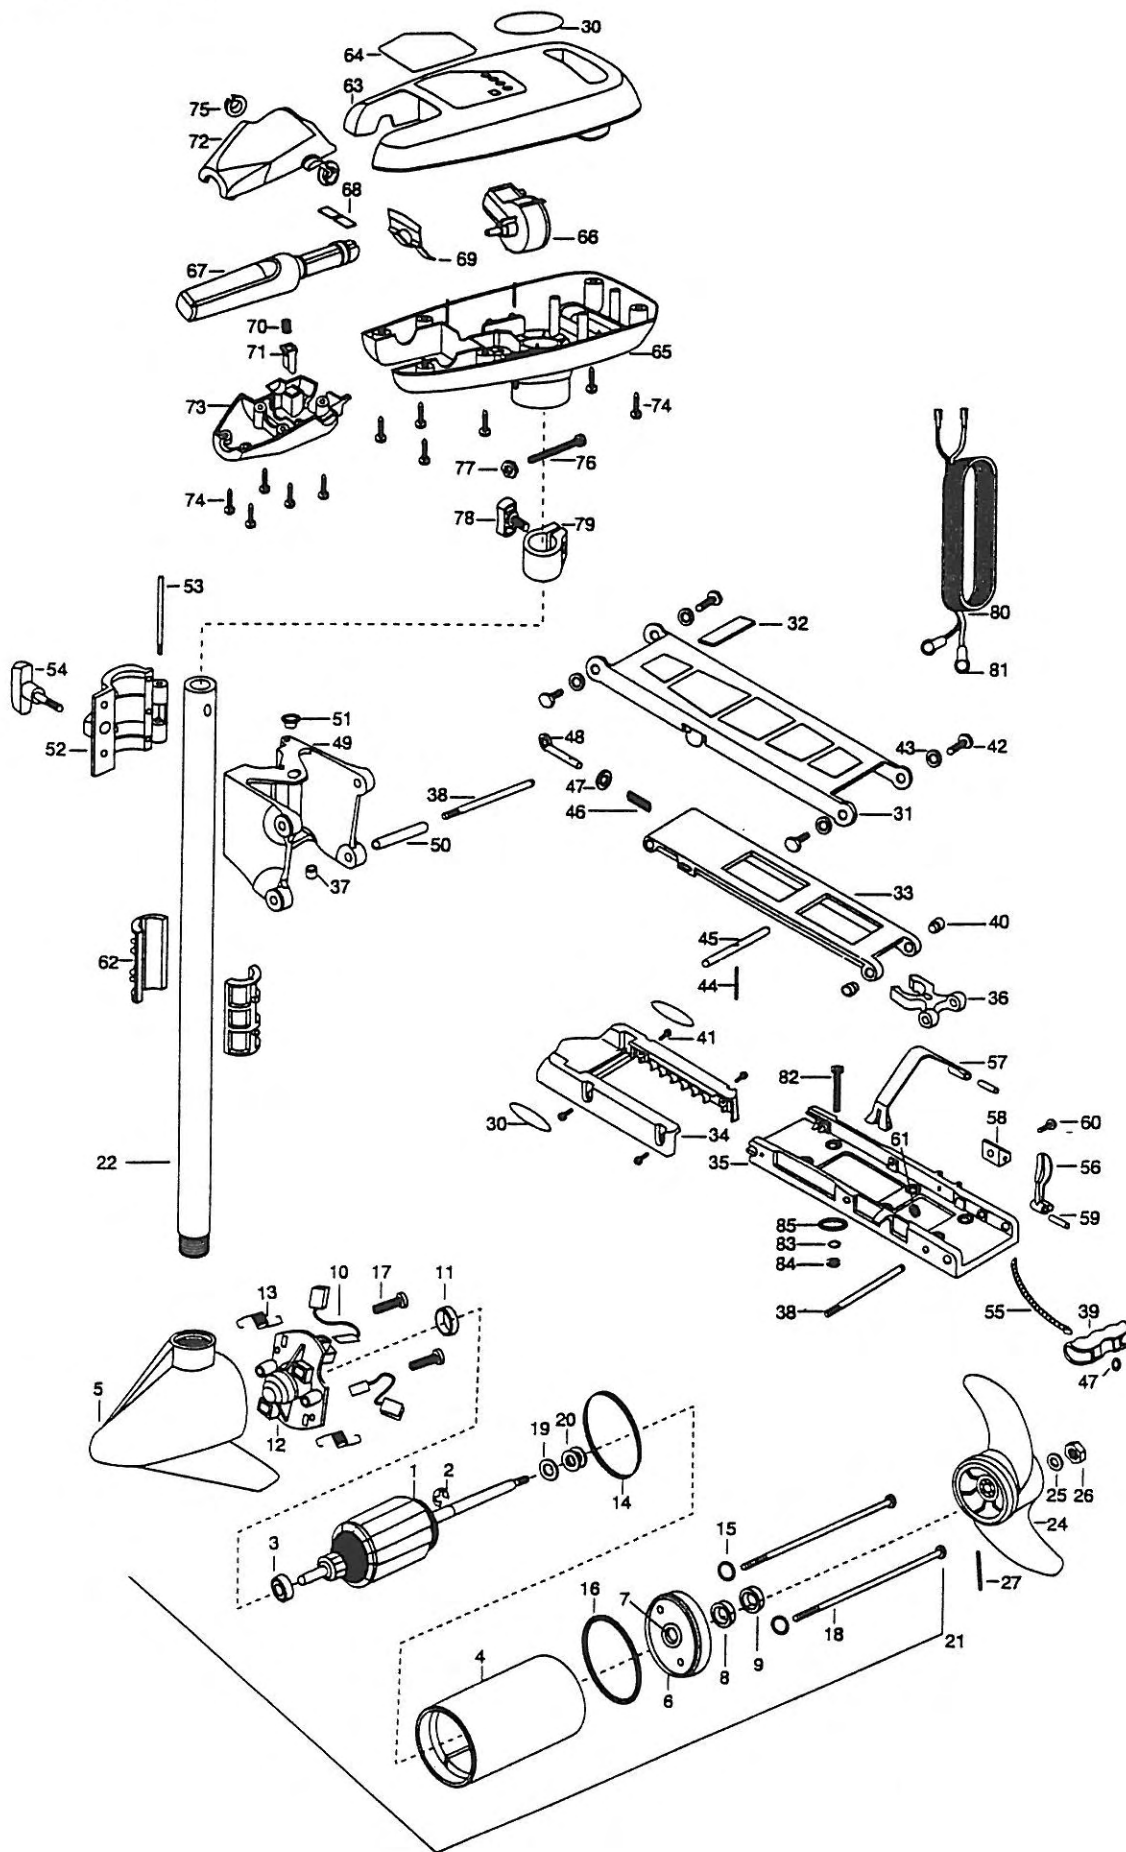

Cabela's Tournament Series

46AT/HC

46 lbs Thrust

12 Volt

42" Shaft

1	2-100-095	ARMATURE ASSEMBLY 12V 3.625 5SPC TXT	32	2265120	BUMPER UPPER ARM	60	2263440	SCREW-10-24 X 3/4
2	788-015	RETAINING RING	■	2774310	ARM-LOWER ASSEMBLY FW INCL. 33, 44, 45, 46, 47, 48, 39, 55	61	2333101	NUT-HEX 3HP-SS NYLOC
3	140-010	BALL BEARING	33	2254342	ARM-LWR FW	62	2151531	HINGE-SLEEVE HALF-AT [2.EA]
4	431-101	CENTER HOUSING ASSEMBLY 3.62 TXT	34	2263900	MOTOR REST	63	2260290	COVER-CONTROL BOX GREY
5	2-300-195	BRUSH END HOUSING 3.62 TXT	35	2251922	BOW PLATE-D/C	64	2185607	DECAL-COVER 46AT/HC CABELA
6	2-400-101	PLAIN END HOUSING ASSEMBLY 3.625	36	2293801	TUBE LOCK-'D'	65	2062551	CONTROL BOX PLAS W/HAND
7	144-049	BEARING-FLANGE (SERVICE ONLY)	37	2264705	INSERT-HINGE BASE (STD MT)	66	2064023	SWITCH-FWD/REV 5SP
8	880-003	SEAL	38	2260506	HINGE-PIN (HEADLESS) ZINC [2.EA]	67	2990912	HANDLE ASSEMBLY-W/U-JOINT 5SP
9	880-006	SEAL WITH SHIELD	39	2150400	PULL-GRIP	68	2302742	SPRING-DETENT OFF
10	188-036	BRUSH ASSEMBLY 3.625 [2.EA]	40	2236000	BEARING NYLINER- [2.EA]	69	2302743	SPRING-DETENT HANDLE-TILT
11	725-050	BRUSH RETENTION- PAPER TUBE	41	2303431	SCREW 1/4-20 X 5/8'PPH [4.EA]	70	2302745	SPRING-RELEASE BUTTON
12	738-036	BRUSH PLATE W/HOLDER	42	2293511	BOLT-UPPER ARM W/LOCTITE [4.EA]	71	2303720	RELEASE BUTTON-HANDLE
13	975-040	SPRING-TORSION [2.EA]	43	2293500	BUSHING-SHOULDER UPR ARM [4.EA]	72	2060408	HANDLE-TOP HALF
14	337-036	GASKET	44	2152610	SPRING-PIN LOCKBAR	73	2060415	HANDLE-LOWER HALF
15	701-008	O-RING, THRU-BOLT [2.EA]	45	2233600	LOCK BAR-BOW MOUNT	74	2303412	SCREW-6-20 X 5/8 SELF TAP [11.EA]
16	701-081	O-RING	46	2152700	SPRING-LOCKBAR CAD. PLT	75	2060005	BEARING-HANDLE PIVOT [2.EA]
17	830-007	SCREW-8-32 [2.EA]	47	2151700	WASHER-EYE SHAFT .562 OD [2.EA]	76	2033400	SCREW-10-24 X 1-3/4
18	830-042	THRU-BOLT 10-32 X 8.83 [2.EA]	48	2153600	EYE SHAFT-CAD. PLATE	77	2013110	NUT-10-24 HEX (ZCP)
19	990-067	WASHER-STEEL THRUST	49	2261811	HINGE BASE-FW	78	2011365	SCREW-COLLAR/NEW KNOB
20	990-070	WASHER-NYLATRON [2.EA]	50	2231570	SLEEVE ROLLER-HINGE BRACKET	79	2031520	COLLAR-DEPTH W/O INSERT
21	2099062	MOTOR ASSMBLY 12V 3.62 5SPC TXT FW	51	2232350	EYELET-ROPE	80	2090600	LEADWIRE -10 GA RINGS
22	2032053	TUBE-COMPOSITE 42"	52	2261821	HINGE DOOR-PAINTED F/W	81	2020700	TERMINAL RING, 3/8' [2.EA]
■	1378122	PROPELLER KIT	53	2262640	PIN-HINGE DOOR	■	2994803	BAG ASSEMBLY-[INCL. 82, 83, 84, 85]
24	2091150	PROP W.WEDGE	54	2260183	KNOB-HINGE COVER A/T FW	*82	2153501	BOLT-MOUNTING W/STGD [4.EA]
25	2151726	WASHER-5/16 STD SS	55	2251600	ROPE- 31'	*83	2151728	WASHER-5/16 [4.EA]
26	2053101	NUT-PROP NYLOCK MED	56	2267200	LATCH LEVER	*84	2153100	NUT-5/16-18NC MOUNTING [4.EA]
27	2092600	PIN-DRIVE SS	57	2263800	STRAP-HOLD DOWN	*85	2301720	WASHER-MOUNTING'RUBBER [6.EA]
30	2005601	DECAL-CABELA'S TOUR SERIES [3.EA]	58	2261910	BRACKET HOLD DOWN STRAP			
■	2771970	STD-BOWMT FW H/CTRL ASSEMBLY	59	2260500	PIN-ROLL LATCH LEVER [2.EA]			
31	2264221	ARM-UPPER, STD, FW						