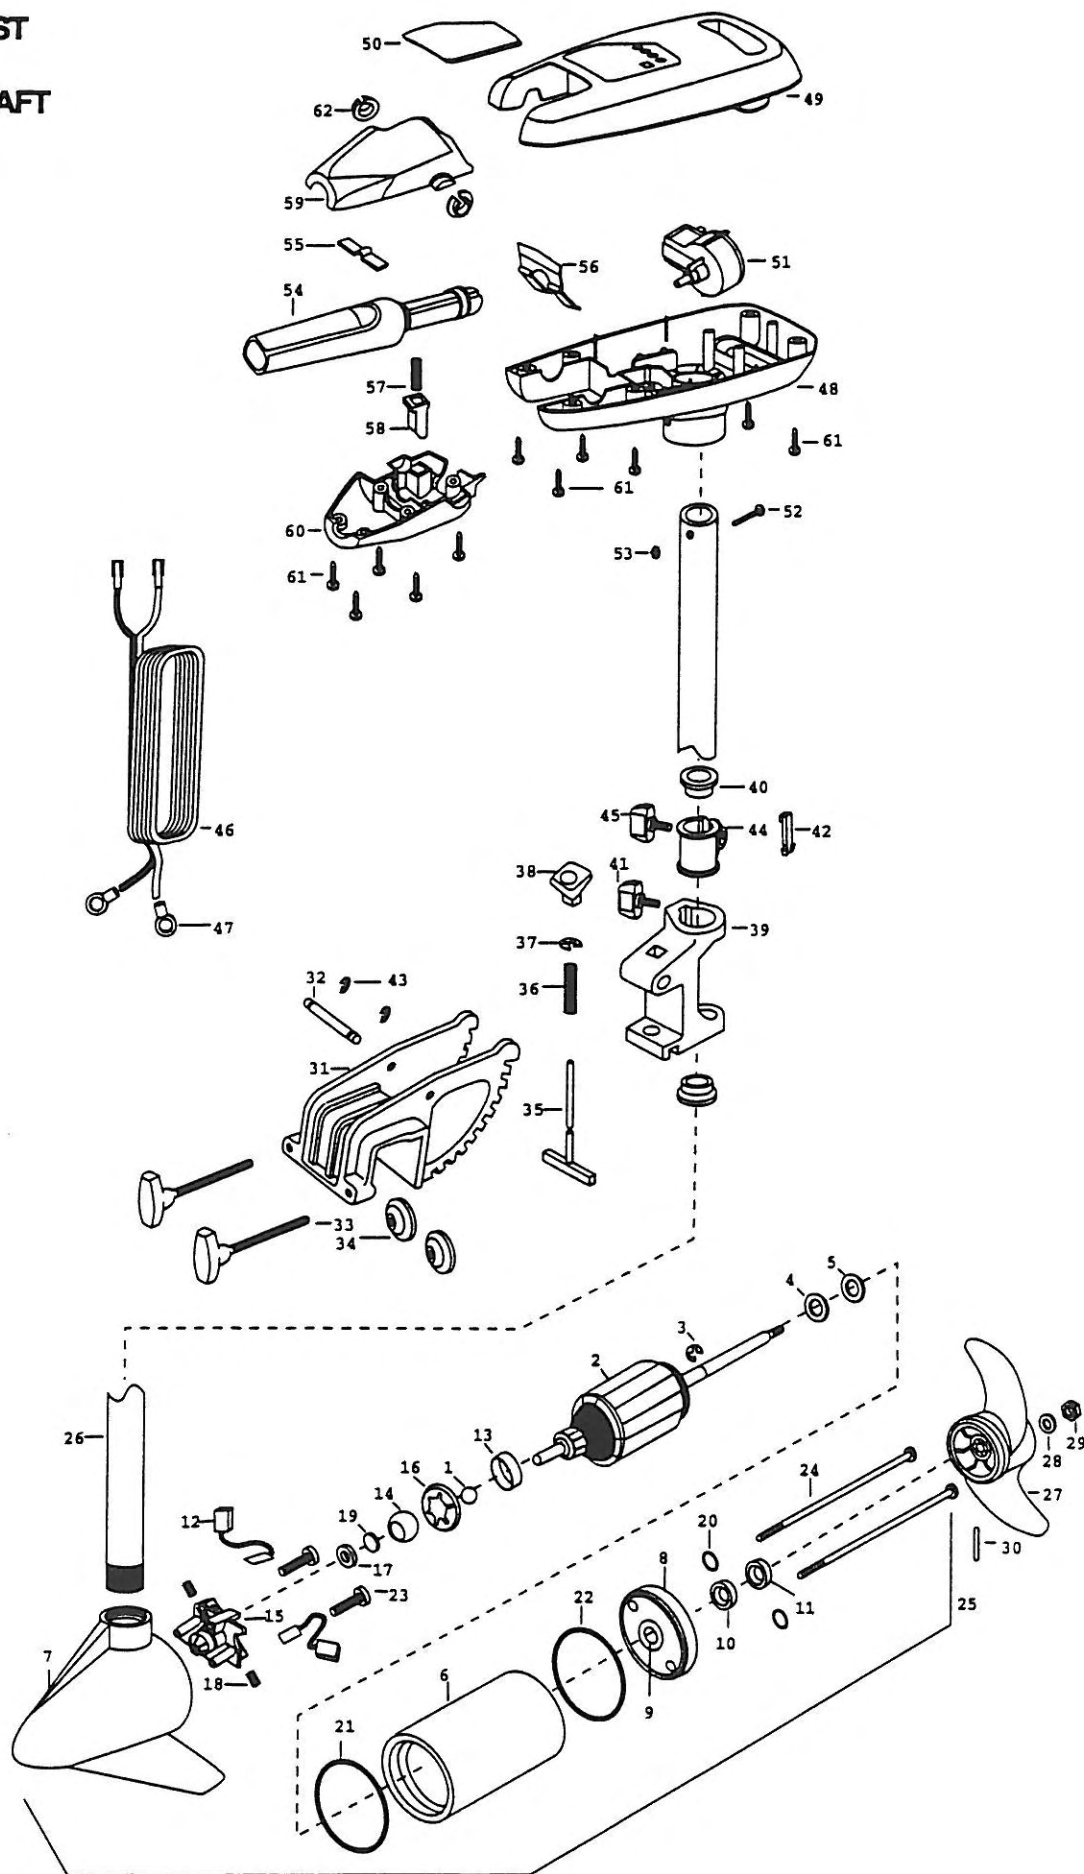

RT40/S  
40 LBS. THRUST  
12 VOLT  
42" OR 36" SHAFT

# RipTide Transom Series Wiring Diagrams

RT40/S  
12-volt