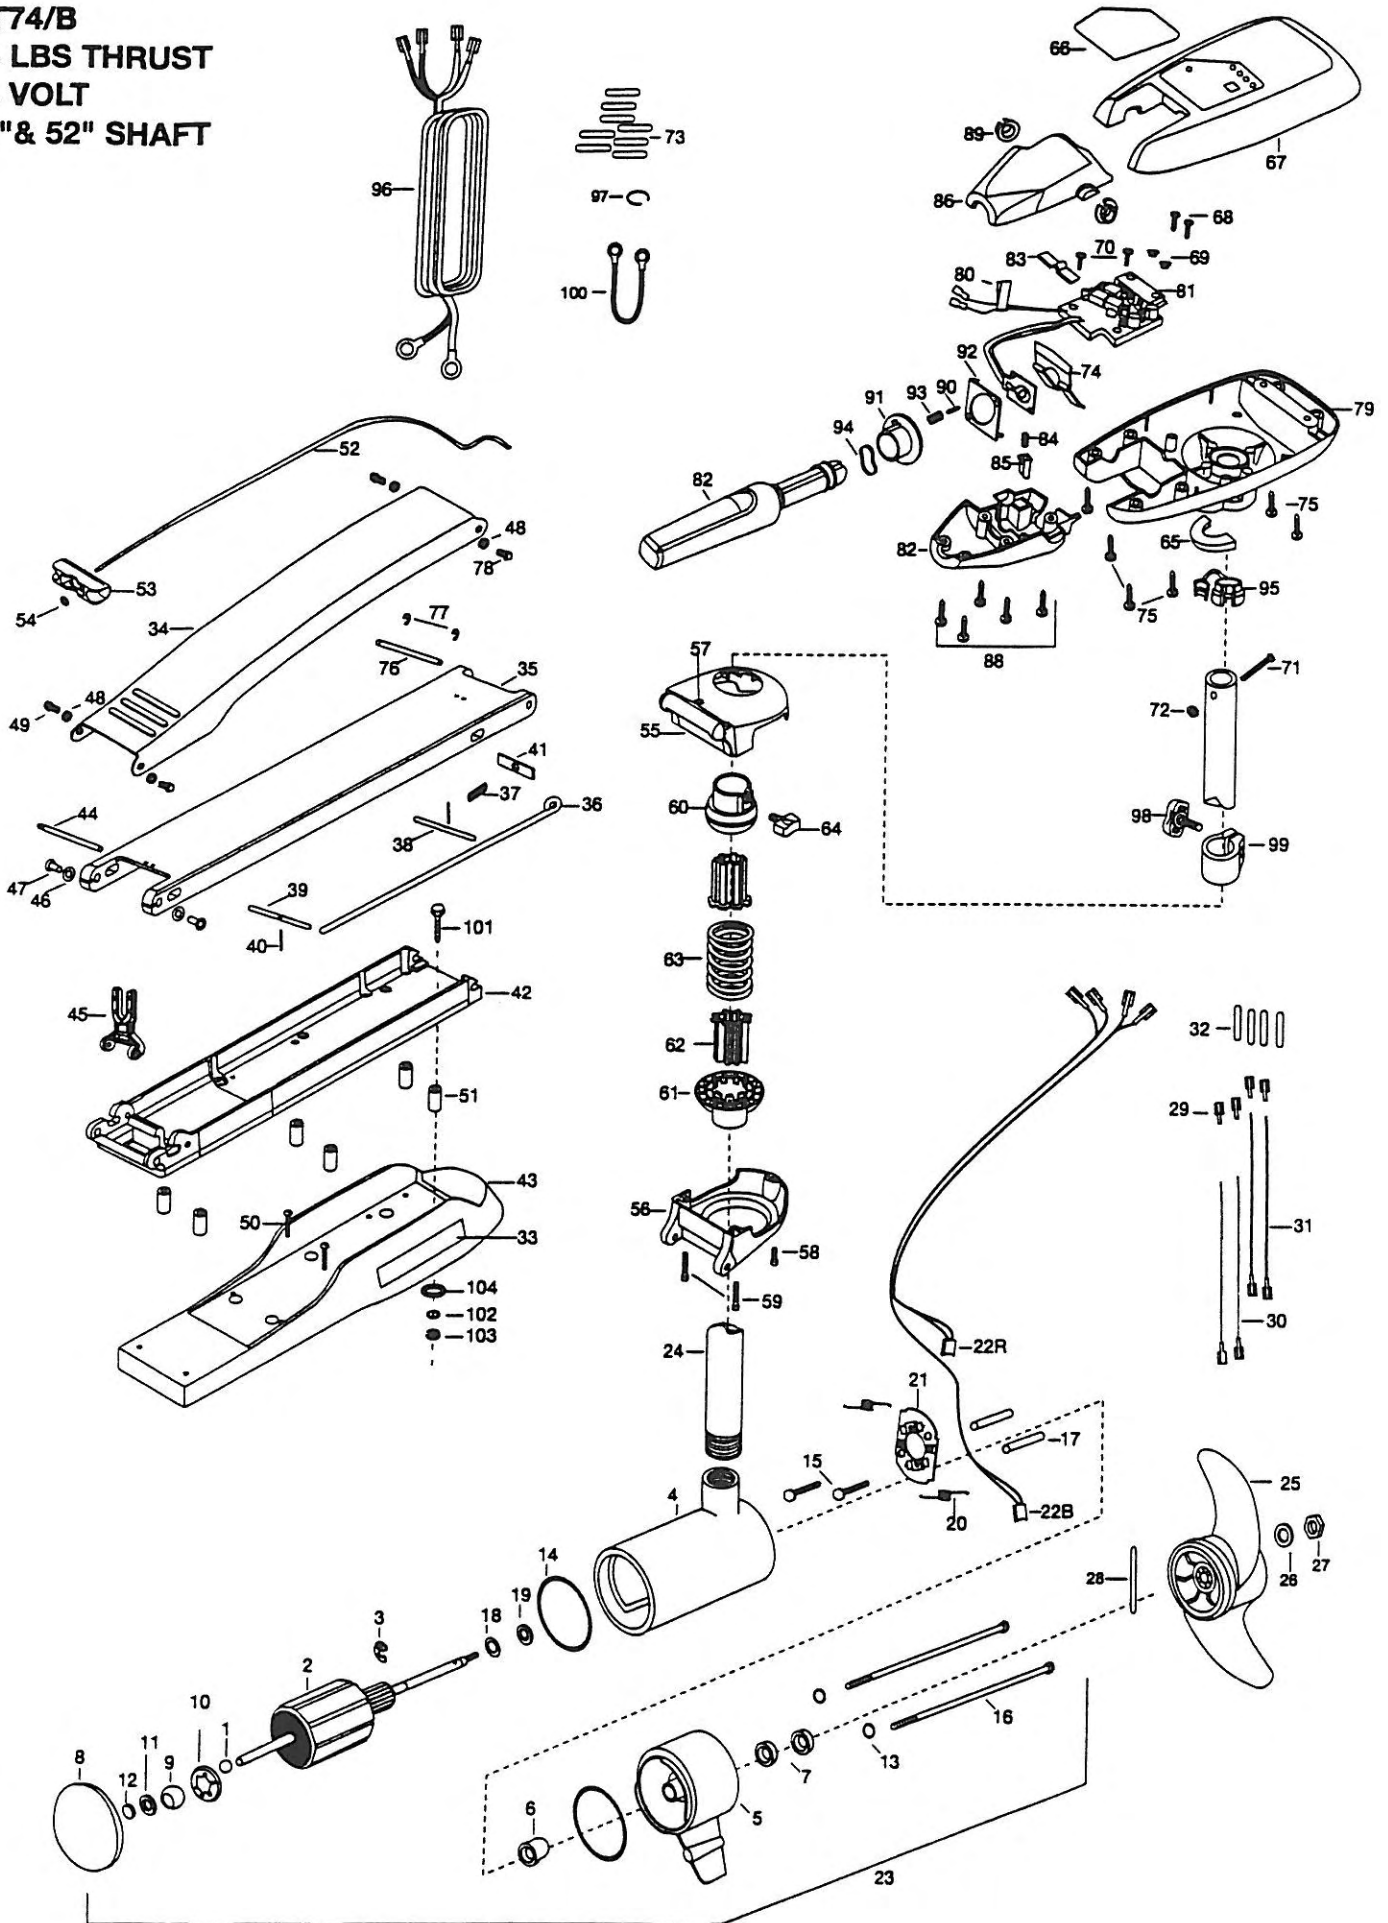

RT74/B
74 LBS THRUST
24 VOLT
62" & 52" SHAFT

1	116-025	BALL - STEEL	35	2774319	ARM - LOWER ASSEMBLY LG, SW - 62"	68	2301310	SCREW - 8 - 18 X 1/2 SS [2.EA]
2	2-100-103	ARMATURE ASSEMBLY 24V 4		2774320	ARM - LOWER ASSEMBLY STD, SW - 52"	69	2301710	WASHER - INSUL. (TRANSF.BAR) [2.EA]
3	788-040	RETAINING RING	36	2153605	EYE SHAFT - 2LOCKBAR LONG SS - 62"	70	2372100	SCREW - 8 - 18 X 5/8 THD SS [2.EA]
4	2-200-098	CENTER HOUSING FIELD ASSEMBLY		2153603	EYE SHAFT - 2LOCKBAR STD SS - 52"	71	2263406	SCREW - 10 - 24 Xp 2 SS
5	2-300-013	BRUSH END HOUSING ASSEMBLY	37	2152701	SPRING - LOCKBAR SS	72	2333101	NUT - HEX 10 - 24 UNC - 2B NYLOCK SS
6	144-017	BEARING - FLANGE	38	2233601	LOCKBAR SS (NEW 500)	73	2305400	SHRINK TUBE - 3/8 OD [8.EA]
7	880-025	SEAL [2.EA]	39	2233603	LOCKBAR, REAR - SS	74	2302743	SPRING - DETENT (HANDLE - TILT)
8	2-400-012	PLAIN END HOUSING ASSEMBLY	40	2152610	SPRING - PIN (LOCKBAR) [2.EA]	75	2303412	SCREW - 6 - 20 X 5/8 SELF TAP
9	144-021	BEARING - SPHERICAL	41	2262703	SPRING STOP MAXXUM	76	2260512	HINGE PIN (MAX, A/T) SS
10	784-025	BEARING RETAINER	42	2773980	BOWPLATE/INSERT ASSEMBLY, LG, SW - 62"	77	2263011	E-RING 3/8 DIA. SHAFT
11	991-040	WASHER - FELT		2773981	BOWPLATE/INSERT ASSEMBLY, STD, SW - 52"	78	2263500	BOLT, SHOULDER (MAXXUM) [2.EA]
12	303-043	THRUST DISC - METAL	43	2999267	MOTOR REST ASSEMBLY (LONG - SW) - 62"	79	2062588	CONTROL BOX, SW, .875 BORE, ZINC
13	701-009	O-RING - THRU BOLT [2.EA]		2263968	MOTOR REST ASSEMBLY (STD - SW) - 52"	80	2305810	TAG - AIR SWITCH LEADS
14	701-043	O-RING [2.EA]	44	2260505	PIN - HINGE (HEADLESS) SS	81	2344007	CONTROL BOARD ASSEMBLY SW (HC)
15	830-027	SCREW - SELF-THREAD 10 - 32 X 2 [2.EA]	45	2293811	YOKE - MAX MOUNT - POLYPROPYLENE	82	2990915	HANDLE ASSEMBLY W/O U - JOINT
16	830-094	THRU BOLT 12 - 24 x 10.31 [2.EA]	46	2261707	WASHER - 3/8 X 1/2 X .016 SS [2.EA]	83	2302742	SPRING - DETENT (OFF) SS
17	973-025	SPACER - BRUSHPLATE [2.EA]	47	2236000	BEARING NYLINER - [2.EA]	84	2302745	SPRING - RELEASE BUTTON SS
18	990-051	WASHER - STEEL THRUST	48	2293501	BUSHING - STAINLESS STEEL [4.EA]	85	2303720	RELEASE BUTTON - HANDLE
19	990-052	WASHER - NYLATRON	49	2263500	BOLT, SHOULDER (MAXXUM) [2.EA]	86	2060411	HANDLE TOP HALF - MAXIMIZE
20	975-041	SPRING - TORSION [2.EA]	50	2263434	SCREW - 8 - 18 X 1 PPH SS [2.EA]	87	2060415	HANDLE LOWER HALF
21	738-004	BRUSH PLATE - 4' TERMINAL	51	2261505	SPACER, MOTOR REST [6.EA]	88	2303412	SCREW - 6 - 20 X 5/8 SELF TAP
22R	409073	BRUSH/RED WIRES	52	2251601	ROPE - 40", MAXXUM MOUNT	89	2060005	BEARING - HANDLE PIVOT [2.EA]
22B	409074	BRUSH/BLACK WIRES	53	2150400	PULL - GRIP	90	2302600	PIN - ACTUATOR
23	2317041	MOTOR ASSEMBLY 24V 4 VARS SW HG	54	2151700	WASHER - EYE SHAFT (.562 OD)	91	2302850	ACTUATOR - CAM
24	2032080	TUBE - CARBON COMPOSITE - 62"		2994833	BAG ASSEMBLY, MAX STABILIZER KIT - 62"	92	2302851	ACTUATOR - FWD/REV
	2032081	TUBE - CARBON COMPOSITE - 52"		2771946	BOWGUARD ASSEMBLY, SW, STD, H.CT	93	2302740	SPRING - ACTUATOR
	1378129	PROPELLER KIT - INCL. 25, 26, 27, 28	55	2991978	BRKT BASE TOP/INSERT ASSEMBLY	94	2302741	SPRING - CAM (ZNC PLT STEEL)
*25	2331120	PROPELLER - W/WEDGE	56	2991979	BRACKET BTM/BEARING ASSEMBLY	95	2332900	STRAIN RELIEF - C.CORD/C
*26	2091701	WASHER (LARGE)	57	2232351	EYELET - ROPE	96	2330600	LEADWIRE - 10 GA (RINGS)
*27	2093101	NUT - PROP NYLOC (LARGE)	58	9954533	SCREW - 1/4 - 20 X 3/4 SS SHC	97	2303001	RING - PIG (LOXIT HILL #2)
*28	2092600	PIN - DRIVE SS	59	2263404	SCREW - 1/4 - 20 X 2-1/4 SHCP, SS [2.EA]	98	2011366	SCREW - COLLAR/NEW KNOB SS
29	2030710	CONNECTOR BUTT - 62" [4.EA]		2884701	SLEEVE/INSERT KIT - INCL.60, 61, 62	99	2031520	COLLAR - DEPTH (W/O INSERT)
30	2030317	WIRE EXTENSION - 18" RED - 62" [2.EA]	*60	2261525	SPRING - SLEEVE, UPPER	100	2340610	CONNECTOR CABLE - (12")
31	2030316	WIRE EXTENSION - 18" BLACK - 62" [2.EA]	*61	2261535	SPRING - SLEEVE, LOWER		2994830	BAG ASSEMBLY - MAXXUM
32	2375400	SHRINK TUBE - 1/4OD X 1-3/4 - 62" [4.EA]	*62	2264702	INSERT - TUBE (2 PER) B.MNT	*101	2263431	SCREW 1/4 - 20 X 3.5 PPH [6.EA]
33	2065675	DECAL - MOTOR REST	63	2262705	SPRING, BOWGUARD, SS	*102	2261713	WASHER - 1/4 FLAT SS [6.EA]
	2771920	MOUNT, BOW ASSEMBLY, SW LONG - 62"	64	2011366	SCREW - COLLAR/NEW KNOB SS	*103	2263103	NUT - 1/4 - 20 NYLOCK - JAM SS [6.EA]
	2771944	MOUNT, BOW ASSEMBLY, SW STD - 52"	65	2061513	COLLAR - CTRL BOX (SLT-WTR)	*104	2301720	WASHER - MOUNTING RUBBER [6.EA]
34	2264217	ARM UPPER - SW - 62"	66	2195640	DECAL - COVER, RT74/B HC			
	2264207	ARM UPPER - SW - 52"	67	2300227	CONTROL BOX CVR (SW)			