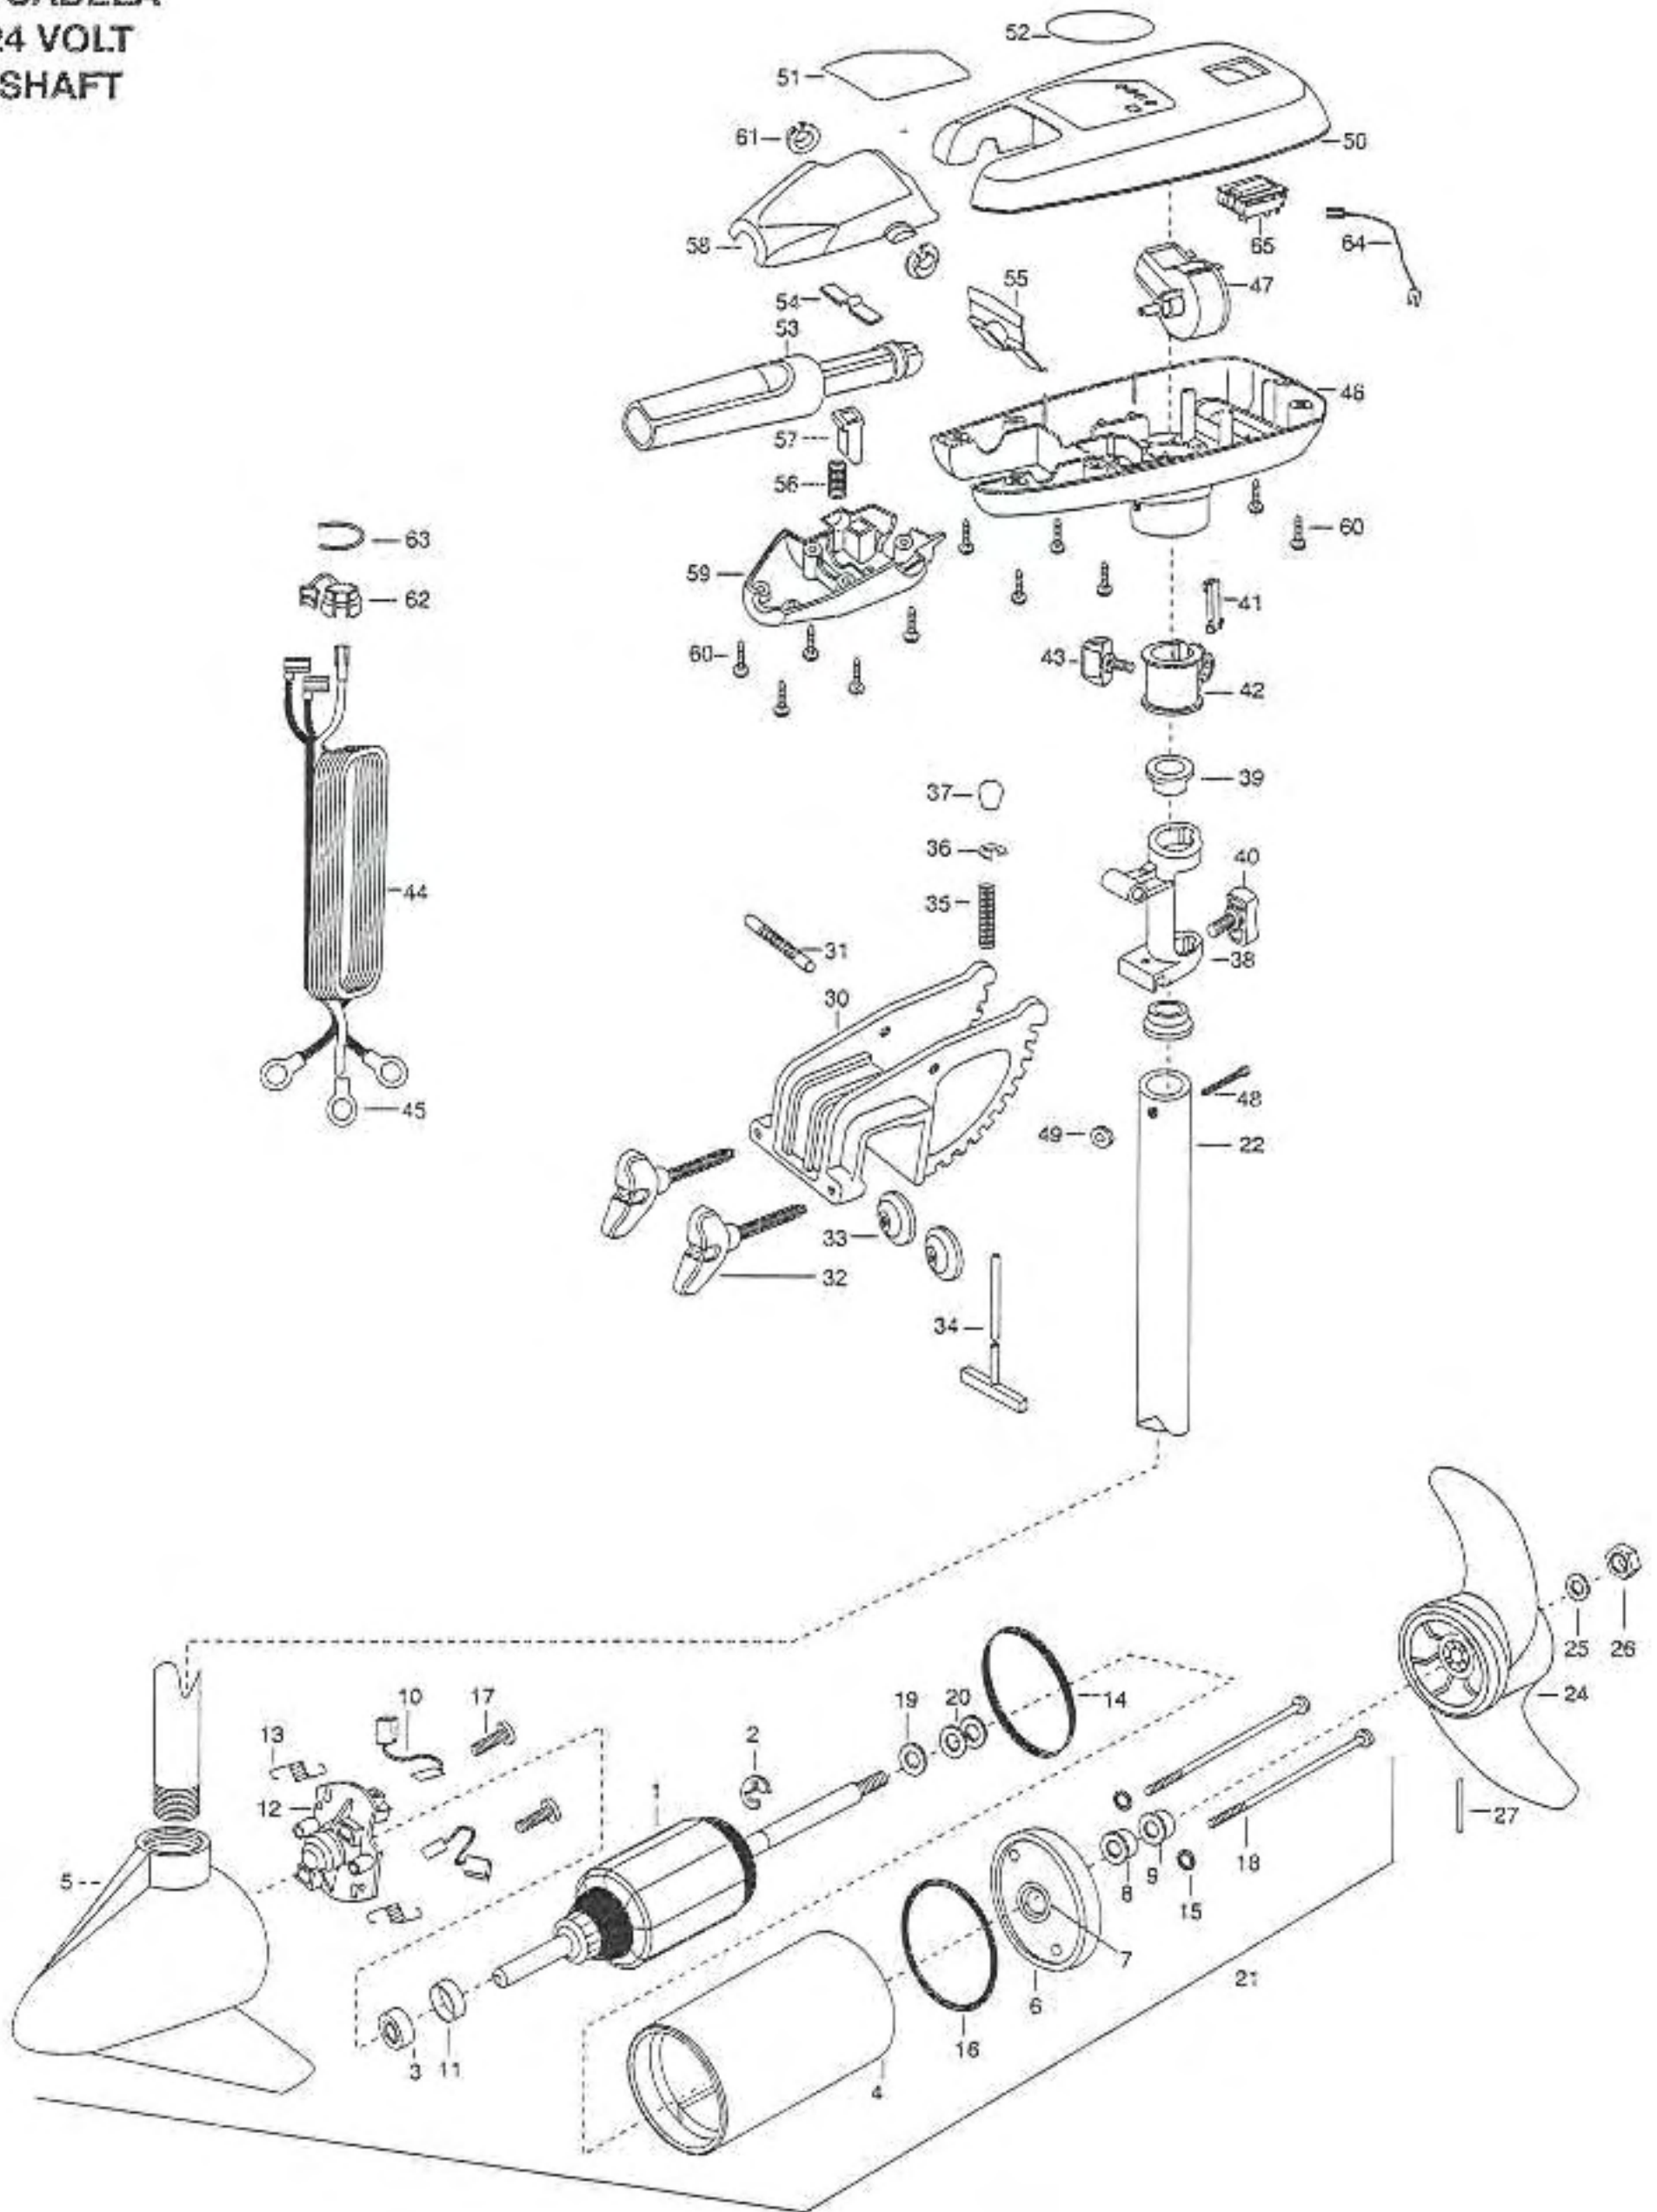

65T CABELA  
12/24 VOLT  
42" SHAFT

1	2-100-009	ARMATURE ASSEMBLY 12V 3.62	33	2011710	WASHER-CLAMP SCREW [2 EA.]
2	788-015	RETAINING-RING	34	2033600	T-BAR
3	140-010	BEARING-BALL	35	2012700	SPRING-(T-BAR)
4	431-005	HOUSING-CENTER ASSEMBLY 3.62 65#	36	2013000	E-RING
5	421-065	HOUSING-BRUSH END 3.62 TXT	37	2010100	KNOB-TILT
6	2-400-101	PLAIN END HOUSING ASSEMBLY 3.625	38	2031852	HINGE-MACHINED
7	144-049	BEARING-FLANGE	39	2037300	BUSHING-HINGE [2 EA.]
8	880-003	SEAL	40	2011385	SCREW, TENSION/KNOB
9	880-006	SEAL-W/SHIELD	41	2062800	TENSION BLOCK-SNAP IN
10	188-036	BRUSH ASSEMBLY 3.625 [2.EA]	42	2061520	COLLAR-DEPTH ENDURA
11	725-050	PAPER TUBE-BRUSH RETENTION	43	2011365	SCREW-COLLAR/NEW KNOB
12	738-036	BRUSH PLATE WITH HOLDER	44	2090612	LEADWIRE (10 GA) 12/24V
13	975-040	SPRING-TORSION [2.EA]	45	2020700	RING TERMINAL 3/8 [3 EA.]
14	337-036	GASKET	46	2062565	CONTROL BOX 12/24V
15	701-008	O-RING—THRU BOLT [2.EA]	47	2064023	SWITCH FWD/REV 5 SP
16	701-081	O-RING	48	2033400	SCREW 10-24 X 1-3/4
17	830-007	SCREW- 8-32 X 1 [2.EA]	49	2013110	NUT-HEX 10-24
18	830-008	THRU BOLT 10-32 X 9.205 [2.EA]	50	2060205	CONTROL BOX COVER-GREY12/24V
19	990-067	WASHER-STEEL	51	2065634	DECAL-COVER CABELA 65 TRA
20	990-070	WASHER-NYLATRON [2.EA]	52	2005601	DECAL-CABELA TOURN SERIES
21	2098034	MOTOR-ASSEMBLY 24V FW 47.75 LDS	53	2990912	HANDLE ASSEMBLY W/ U-JOINT 5SP
22	2032053	TUBE (COMPOSITE) 42*	54	2302742	SPRING-DETENT (OFF) SS
■	1378122	PROPELLER KIT	55	2302743	SPRING-DETENT HANDLE-TILT
24	2091150	PROP (WEEDLESS WEDGE)	56	2302745	SPRING-RELEASE BUTTON SS
25	2151726	WASHER-PROP 5/16 STD SS	57	2303720	RELEASE BUTTON-HANDLE
26	2053101	NUT-PROP MED 5/16 SS	58	2060408	HANDLE (TOP HALF)
27	2092600	PIN-DRIVE SS	59	2060415	HANDLE (LOWER HALF)
■	2771960	BRACKET & HINGE ASSEMBLY FW (INCLUDES-30—41)	60	2303412	SCREW-6-20 X 5/8 SELF TAP [11 EA.]
■	2771901	BRACKET ASSEMBLY (INCLUDES-30, 32, 33)	61	2060005	BEARING-HANDLE PIVOT [2 EA.]
*30	2031931	BRACKET DIE CAST-FW PAINT	62	2332900	STRAIN RELIEF
31	2010511	PIN-HINGE	63	2303001	PIG RING
32	2061300	SCREW-CLAMP [2 EA.]	64	2250322	CONNECTING WIRE-7"
			65	2254032	12V/OFF/24V SWITCH