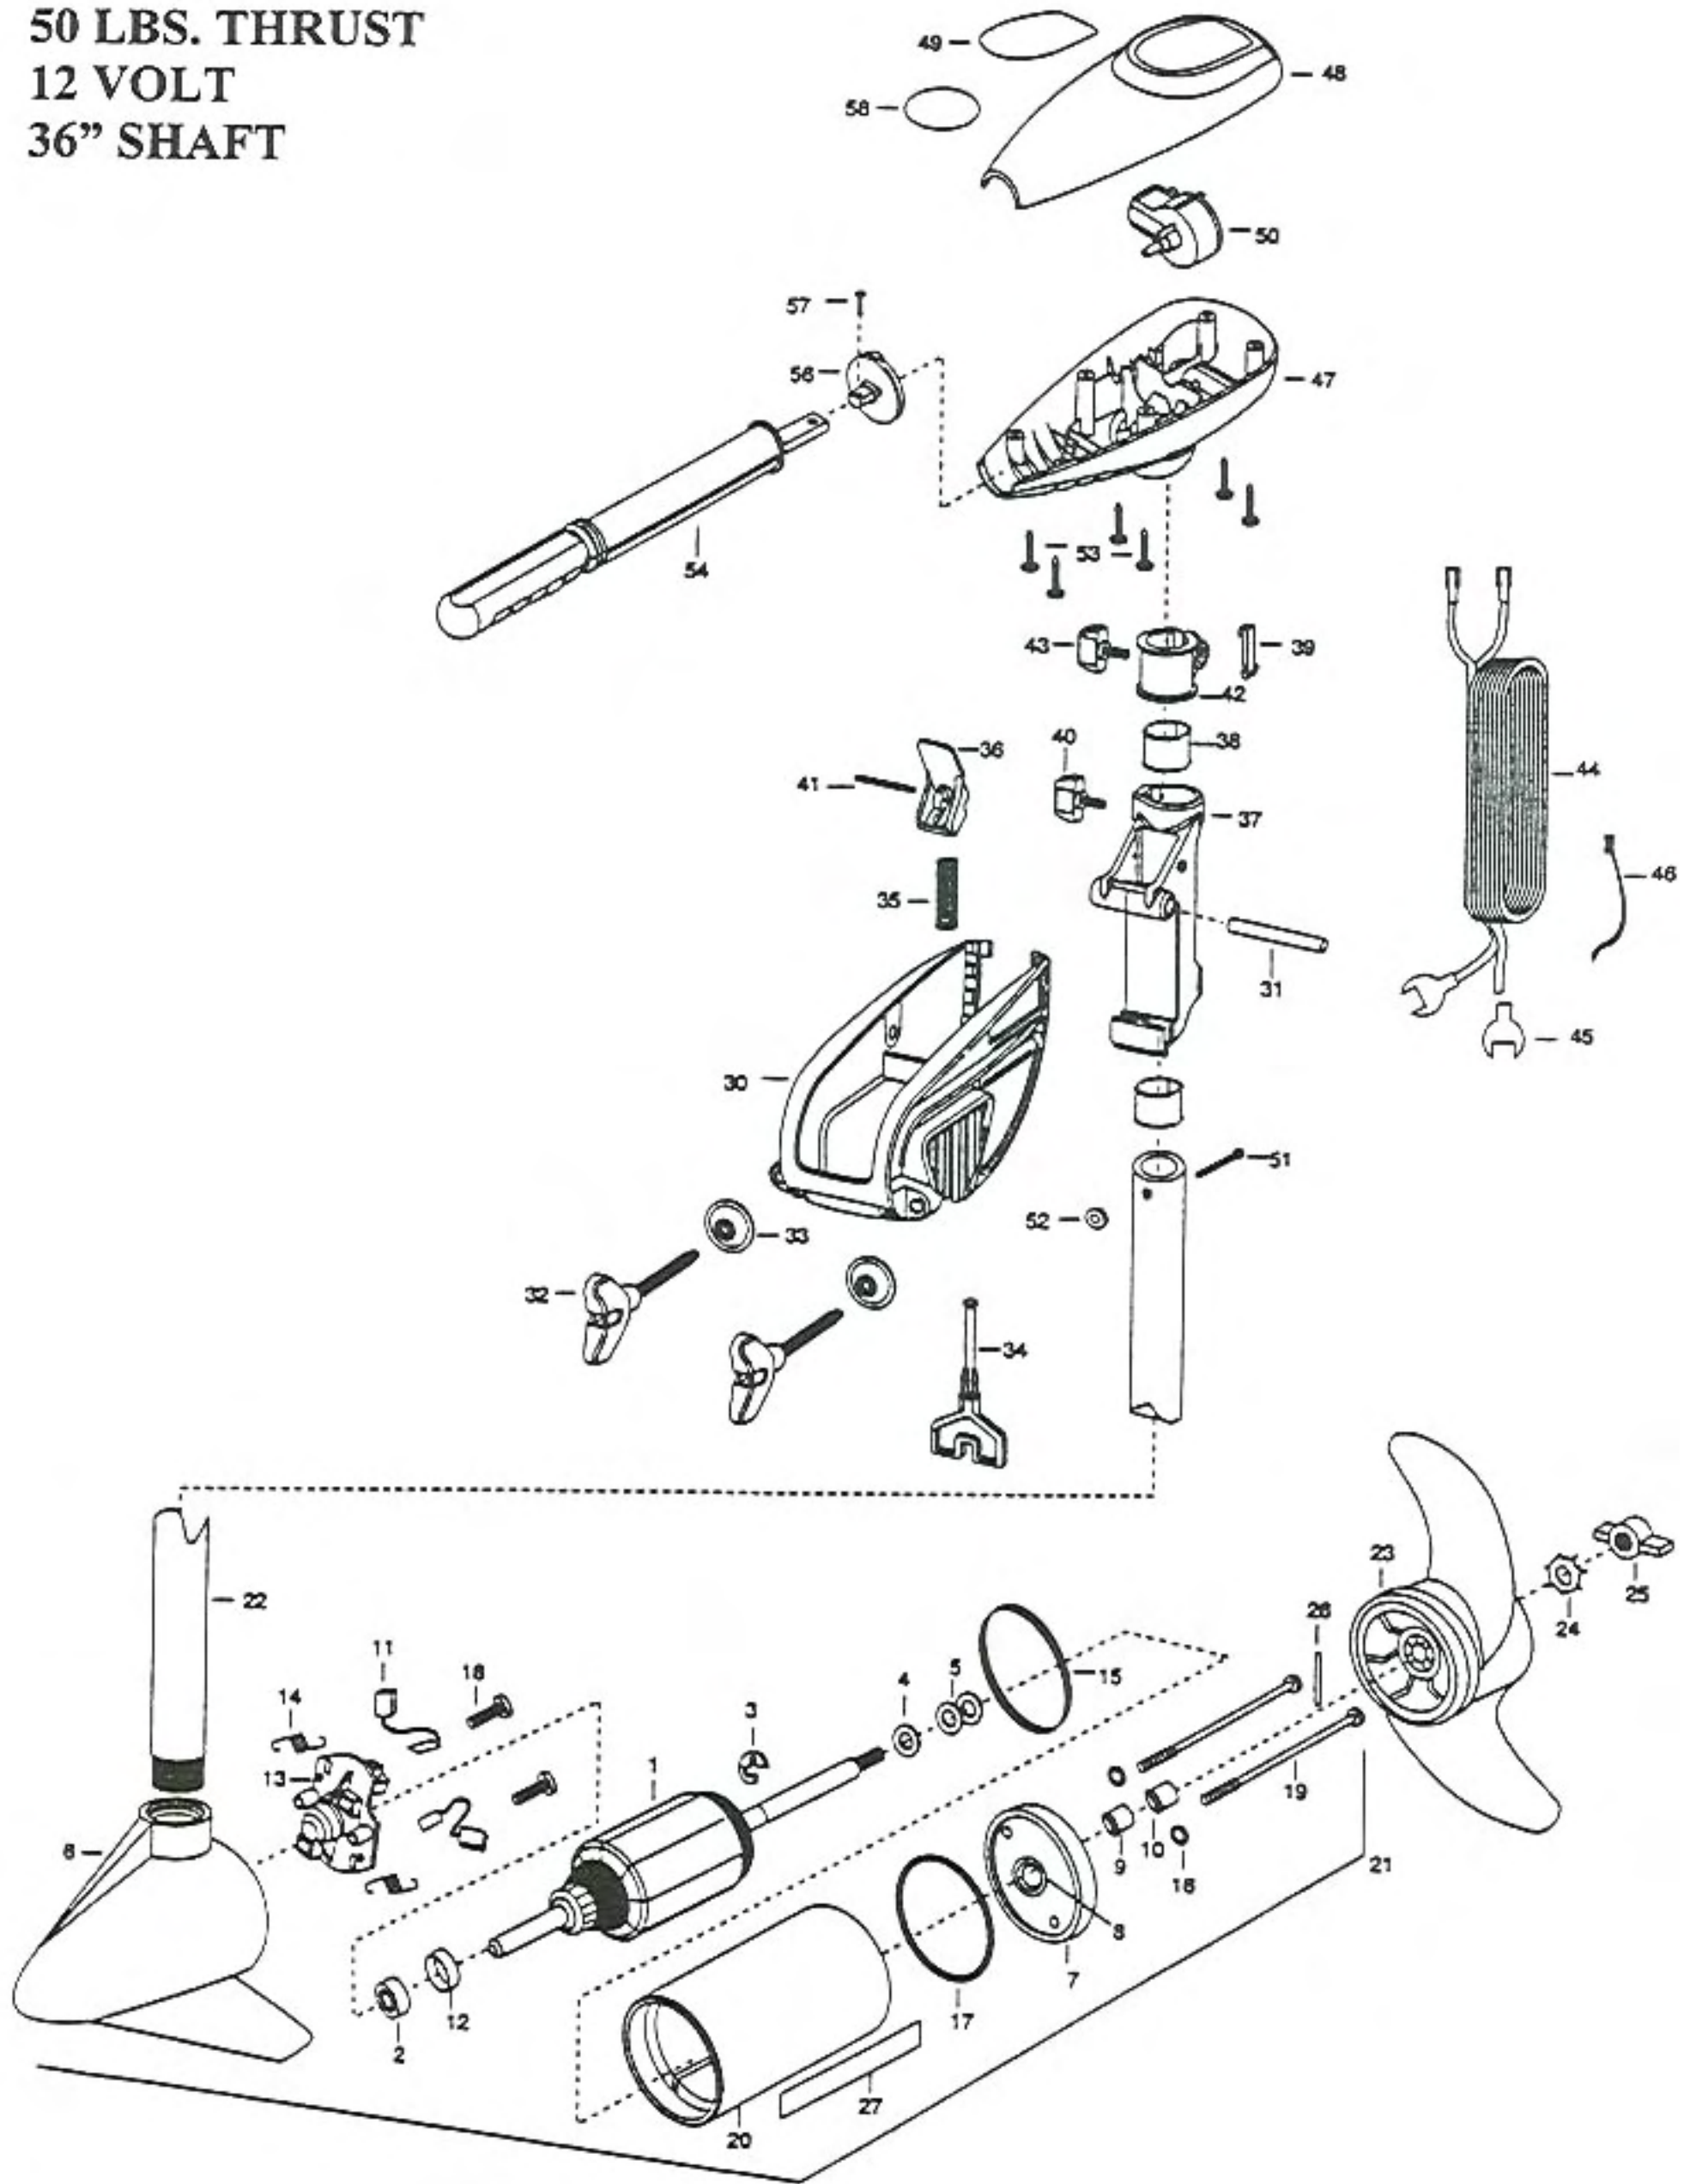

SPIDER 50
50 LBS. THRUST
12 VOLT
36" SHAFT

1	2-100-098	ARMATURE ASSEMBLY 12V 3.62 5SPC TEXT 47	*30	2061910	BRACKET ENDURA
2	140-010	BEARING - BALL	31	2060510	PIN - HINGE ENDURA
3	788-015	RETAINING RING	■	2881300	SCREW CLAMP, WASHER, RETAINER KIT [2.EA]
4	990-067	WASHER - STEEL THRUST	*32	2061300	SCREW - CLAMP ENDURA [2.EA]
5	990-070	WASHER - NYLATRON [2.EA]	*33	2011710	WASHER - CLAMP SCREW 1.5OD [2.EA]
6	2-300-196	BRUSH END HOUSING ASSEMBLY 36"	34	2063605	T-BAR, PLASTIC ENDURA
7	2-400-101	PLAIN END HOUSING ASSEMBLY	35	2062706	SPRING - (T-BAR) ENDURA
8	144-049	BEARING - FLANGE, SERVICE ONLY	36	2067200	LEVER - TILT (RED)
9	880-003	SEAL	37	2061810	HINGE - PLASTIC
10	880-006	SEAL WITH SHIELD	38	2037300	BUSHING - HINGE [2.EA]
11	188-036	BRUSH ASSEMBLY	39	2062800	TENSION BLOCK - SNAP IN
12	725-050	BRUSH RETENTION	40	2011385	SCREW, TENSION/KNOB
13	738-036	BRUSH PLATE WITH HOLDER	41	2060515	PIN, TILT LEVER
14	975-040	SPRING - TORSION	42	2061520	COLLAR - DEPTH ENDURA
15	337-036	GASKET	43	2011365	SCREW - COLLAR/NEW KNOB
16	701-008	O-RING [2.EA]	44	2050609	LEADWIRE (10 GA) SPADE TERM
17	701-081	O-RING	45	2020702	SPADE TERMINAL 10GA. [2.EA]
18	830-002	SCREW - SELF THREAD 8 - 32 X 1 [2.EA]	46	2026300	TIE WRAP
19	830-042	THRU BOLT 10 - 32 X 8.83 [2.EA]	47	2062510	CONTROL BOX ENDURA
20	431-101	HOUSING ASSEMBLY - CENTER	48	2060212	CONTROL BOX COVER - BLK/RED
21	2099030	MOTOR ASSEMBLY 36"	49	2065631	DECAL COVER SPIDER MOT
22	2032052	TUBE COMPOSITE 36"	50	2064023	SWITCH - FWD/REV 5 SP
23	1378122	PROPELLER - KIT INCLUDES 23, 24, 25, 26	51	2033400	SCREW - 10 - 24 X 1-3/4
24	2051700	LOCKWASHER - PROP (MEDIUM)	52	2013110	NUT - 10 - 24 HEX
25	2053100	NUT - PROP (MEDIUM)	53	2012100	SCREW - 8 - 18 X 5/8 [6.EA]
26	2092600	PIN - DRIVE	54	2990901	HANDLE ASSEMBLY 5 SPEED
27	2006603	DECAL - LOWER UNIT WHITE	56	2060405	PIVOT, HANDLE
■	2771811	BRACKET & HINGE ASSEMBLY (INCLUDES - 30-41)	57	2012102	SCREW
■	2771910	BRACKET ASSEMBLY (INCLUDES - 30, 32, 33)	58	2265603	DECAL - SPIDER CONTROL BOX COVER