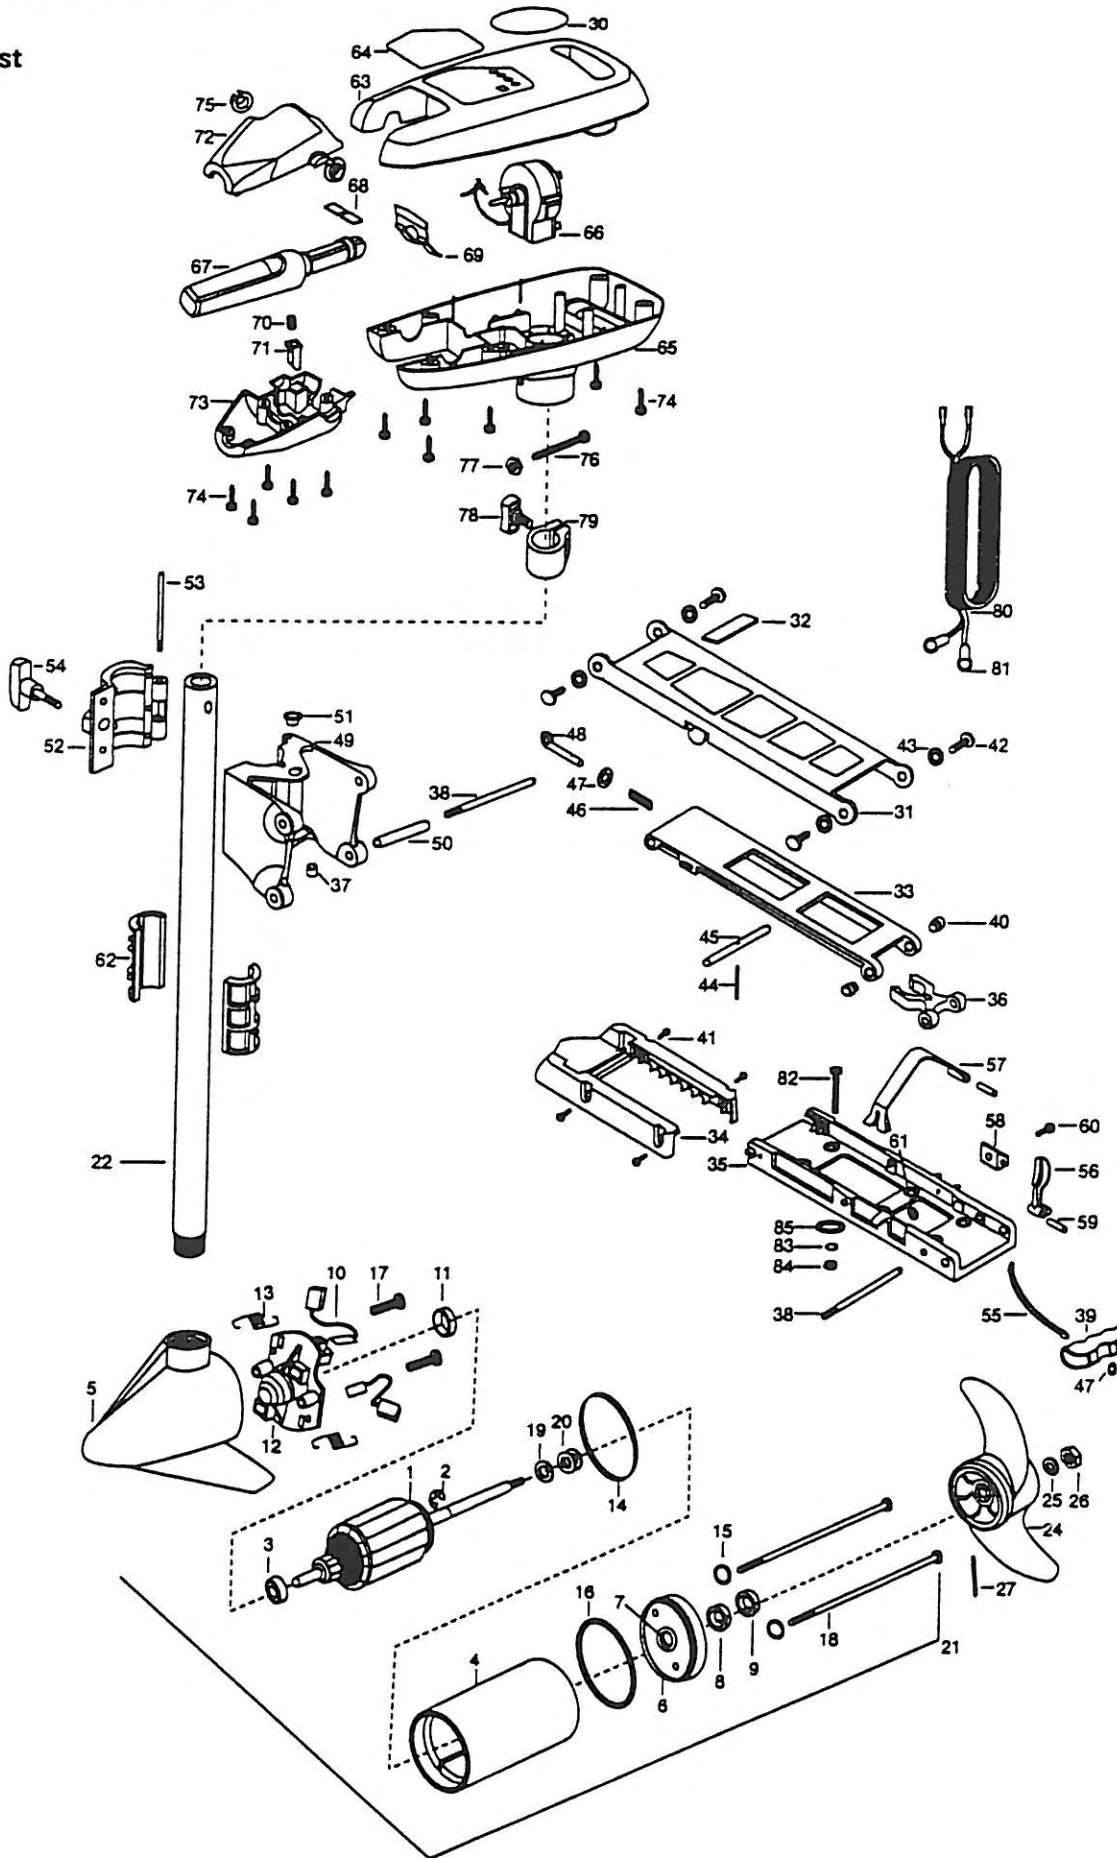

Cabela's Tournament Series

46AT/HC

46 lbs Thrust

12 Volt

42" Shaft

1	2-100-095	ARMATURE ASSEMBLY 12V 3.625 5SPC TXT	32	2265120	BUMPER UPPER ARM	60	2263440	SCREW-10-24 X 3/4
2	788-015	RETAINING RING	■	2774310	ARM-LOWER ASSEMBLY FW	61	2333101	NUT-HEX 3HP-SS NYLOC
3	140-010	BALL BEARING			INCL. 33,44,45,46,47,48,39,55	62	2151531	HINGE-SLEEVE HALF-AT [2.EA]
4	431-101	CENTER HOUSING ASSEMBLY 3.62 TXT	33	2254342	ARM-LWR FW	63	2260290	COVER-CONTROL BOX GREY
5	2-300-195	BRUSH END HOUSING 3.62 TXT	34	2263900	MOTOR REST	64	2185607	DECAL-COVER 46AT/HC CABELA
6	2-400-101	PLAIN END HOUSING ASSEMBLY 3.625	35	2251942	BOW PLATE-D/C	65	2062551	CONTROL BOX PLAS W/HAND
7	144-049	BEARING - FLANGE (SERVICE ONLY)	36	2293801	TUBE LOCK-'D'	66	2064023	SWITCH-FWD/REV 5SP
8	880-003	SEAL	37	2264705	INSERT-HINGE BASE (STD MT)	67	2990912	HANDLE ASSEMBLY-W/U-JOINT 5SP
9	880-006	SEAL WITH SHIELD	38	2260506	HINGE-PIN (HEADLESS) ZINC [2.EA]	68	2302742	SPRING-DETENT OFF
10	188-036	BRUSH ASSEMBLY 3.625 [2.EA]	39	2150400	PULL-GRIP	69	2302743	SPRING-DETENT HANDLE-TILT
11	725-050	BRUSH RETENTION- PAPER TUBE	40	2236000	BEARING NYLINER- [2.EA]	70	2302745	SPRING-RELEASE BUTTON
12	738-036	BRUSH PLATE W/HOLDER	41	2303431	SCREW 1/4-20X5/8'PPH [4.EA]	71	2303720	RELEASE BUTTON-HANDLE
13	975-040	SPRING - TORSION [2.EA]	42	2293511	BOLT-UPPER ARM W/LOCTITE [4.EA]	72	2060408	HANDLE- TOP HALF
14	337-036	GASKET	43	2293500	BUSHING-SHOULDER UPR ARM [4.EA]	73	2060415	HANDLE- LOWER HALF
15	701-008	O-RING, THRU-BOLT [2.EA]	44	2152610	SPRING-PIN LOCKBAR	74	2303412	SCREW-6-20 X 5/8 SELF TAP [11.EA]
16	701-081	O-RING	45	2233600	LOCK BAR- BOW MOUNT	75	2060005	BEARING-HANDLE PIVOT [2.EA]
17	830-007	SCREW-8-32 [2.EA]	46	2152700	SPRING- LOCKBAR CAD.PLTHAA	76	2033400	SCREW-10-24 X 1-3/4
18	830-042	THRU-BOLT 10-32X8.83 [2.EA]	47	2151700	WASHER-EYE SHAFT .562 OD [2.EA]	77	2013110	NUT-10-24 HEX (ZCP)
19	990-067	WASHER- STEEL THRUST	48	2153600	EYE SHAFT-CAD.PLATE	78	2011365	SCREW-COLLAR/NEW KNOB
20	990-070	WASHER - NYLATRON [2.EA]	49	2261811	HINGE BASE-F/W	79	2031520	COLLAR-DEPTH W/O INSERT
21	2099062	MOTOR ASSMBLY 12V 3.62 5SPC TXT FW	50	2231570	SLEEVE ROLLER- HINGE BRACKET	80	2090600	LEADWIRE -10 GA RINGS
22	2032053	TUBE-COMPOSITE 42"	51	2232350	EYELET-ROPE	81	2020700	TERMINAL RING, 3/8' [2.EA]
■	1378122	PROPELLER KIT	52	2261821	HINGE DOOR-PAINTED F/W	■	2994803	BAG ASSEMBLY-[INCL. 82,83,84,85]
24	2091150	PROP W.WEDGE	53	2262640	PIN-HINGE DOOR	*82	2153501	BOLT-MOUNTING W/STGD [4.EA]
25	2151726	WASHER-5/16 STD SS	54	2260183	KNOB-HINGE COVER A/T FW	*83	2151726	WASHER-5/16 [4.EA]
26	2053101	NUT-PROP NYLOCK MED	55	2251600	ROPE- 31'	*84	2153100	NUT-5/16-18NC MOUNTING [4.EA]
27	2092600	PIN-DRIVE SS	56	2267200	LATCH LEVER	*85	2301720	WASHER-MOUNTING'RUBBER [6.EA]
30	2005601	DECAL- CABELA'S TOUR SERIES	57	2263800	STRAP-HOLD DOWN			
■	2771970	STD-BOWMT FW H/CTRL ASSEMBLY	58	2261910	BRACKET HOLD DOWN STRAP			
31	2264221	ARM-UPPER, STD, FW	59	2260500	PIN-ROLL LATCH LEVER [2.EA]			