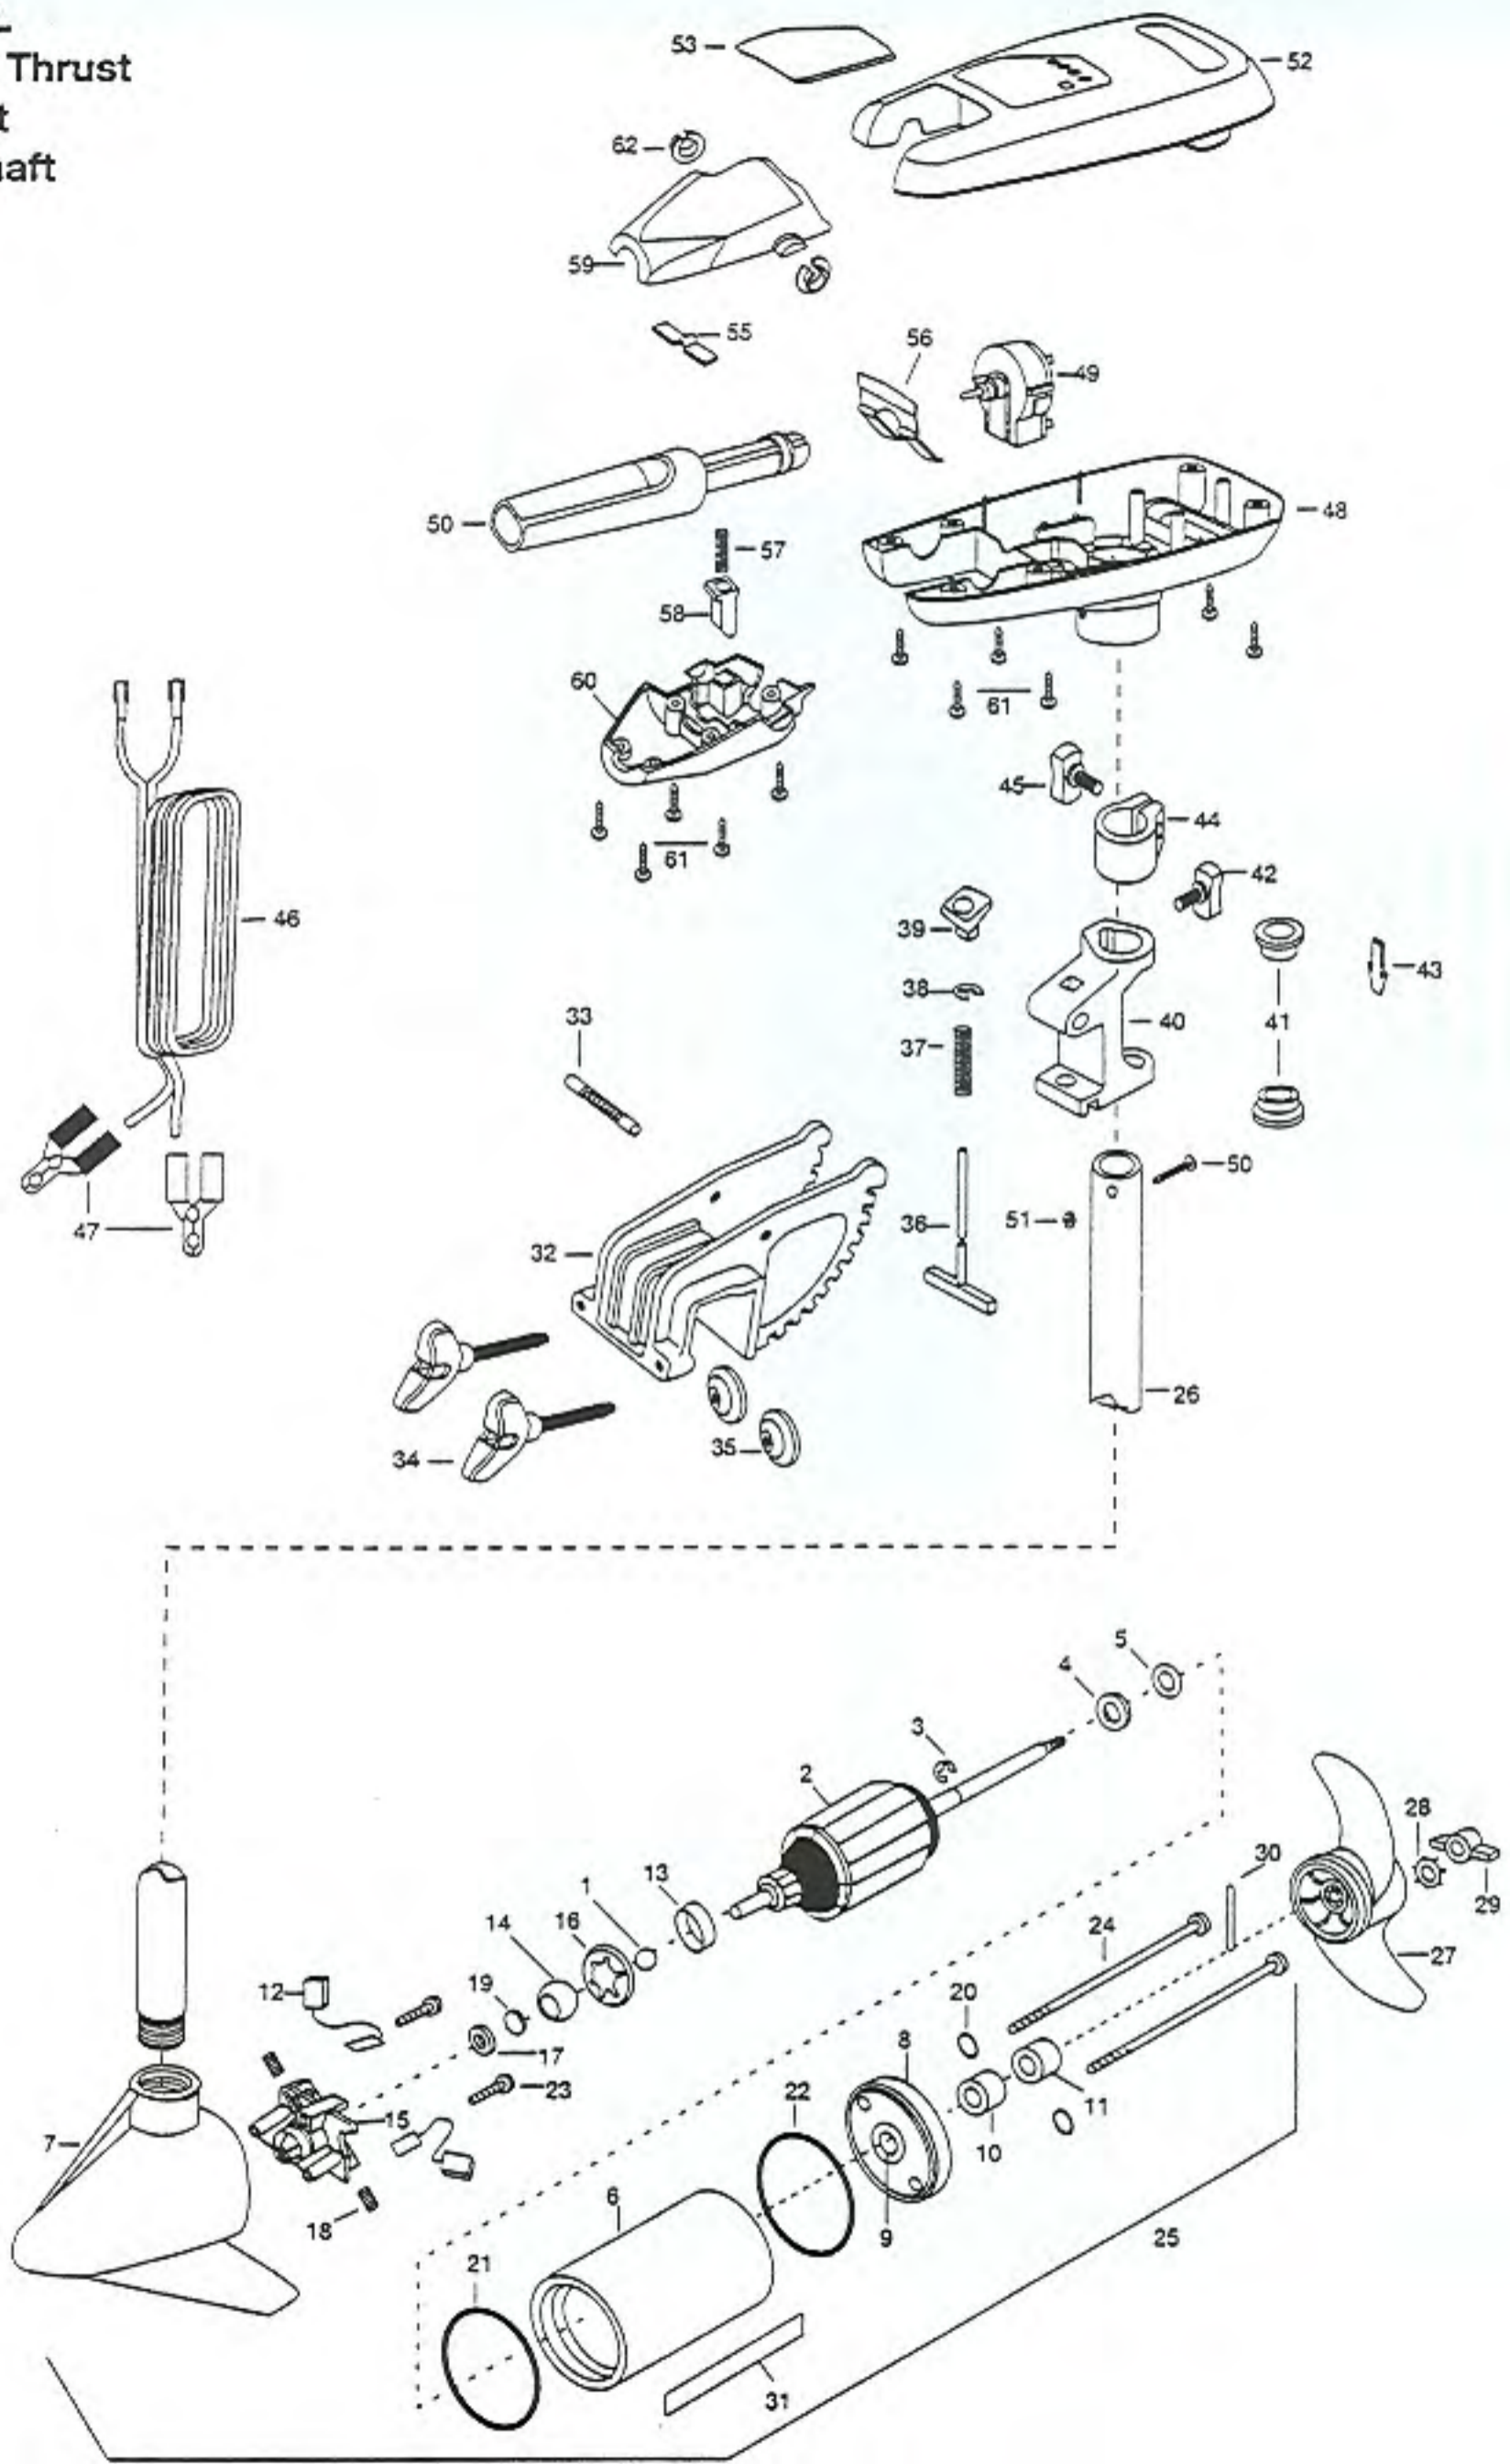

90T-XL
40 lbs Thrust
12 Volt
36" Shaft

In the U.S.A., replacement parts may be ordered directly from MINN KOTA Parts Dept., P.O. Box 100, Mankato, Minnesota 56001. In Canada, parts may be ordered from any of the Canadian Authorized Service Centers shown on the enclosed list. Please use the correct part numbers and SERIAL numbers of your motor when ordering parts. Payment for any parts ordered from the MINN KOTA parts department, may be by cash, personal check, Discover Card, MasterCard or VISA. To order, call 1-800-227-6433 or FAX 1-800-527-4464.