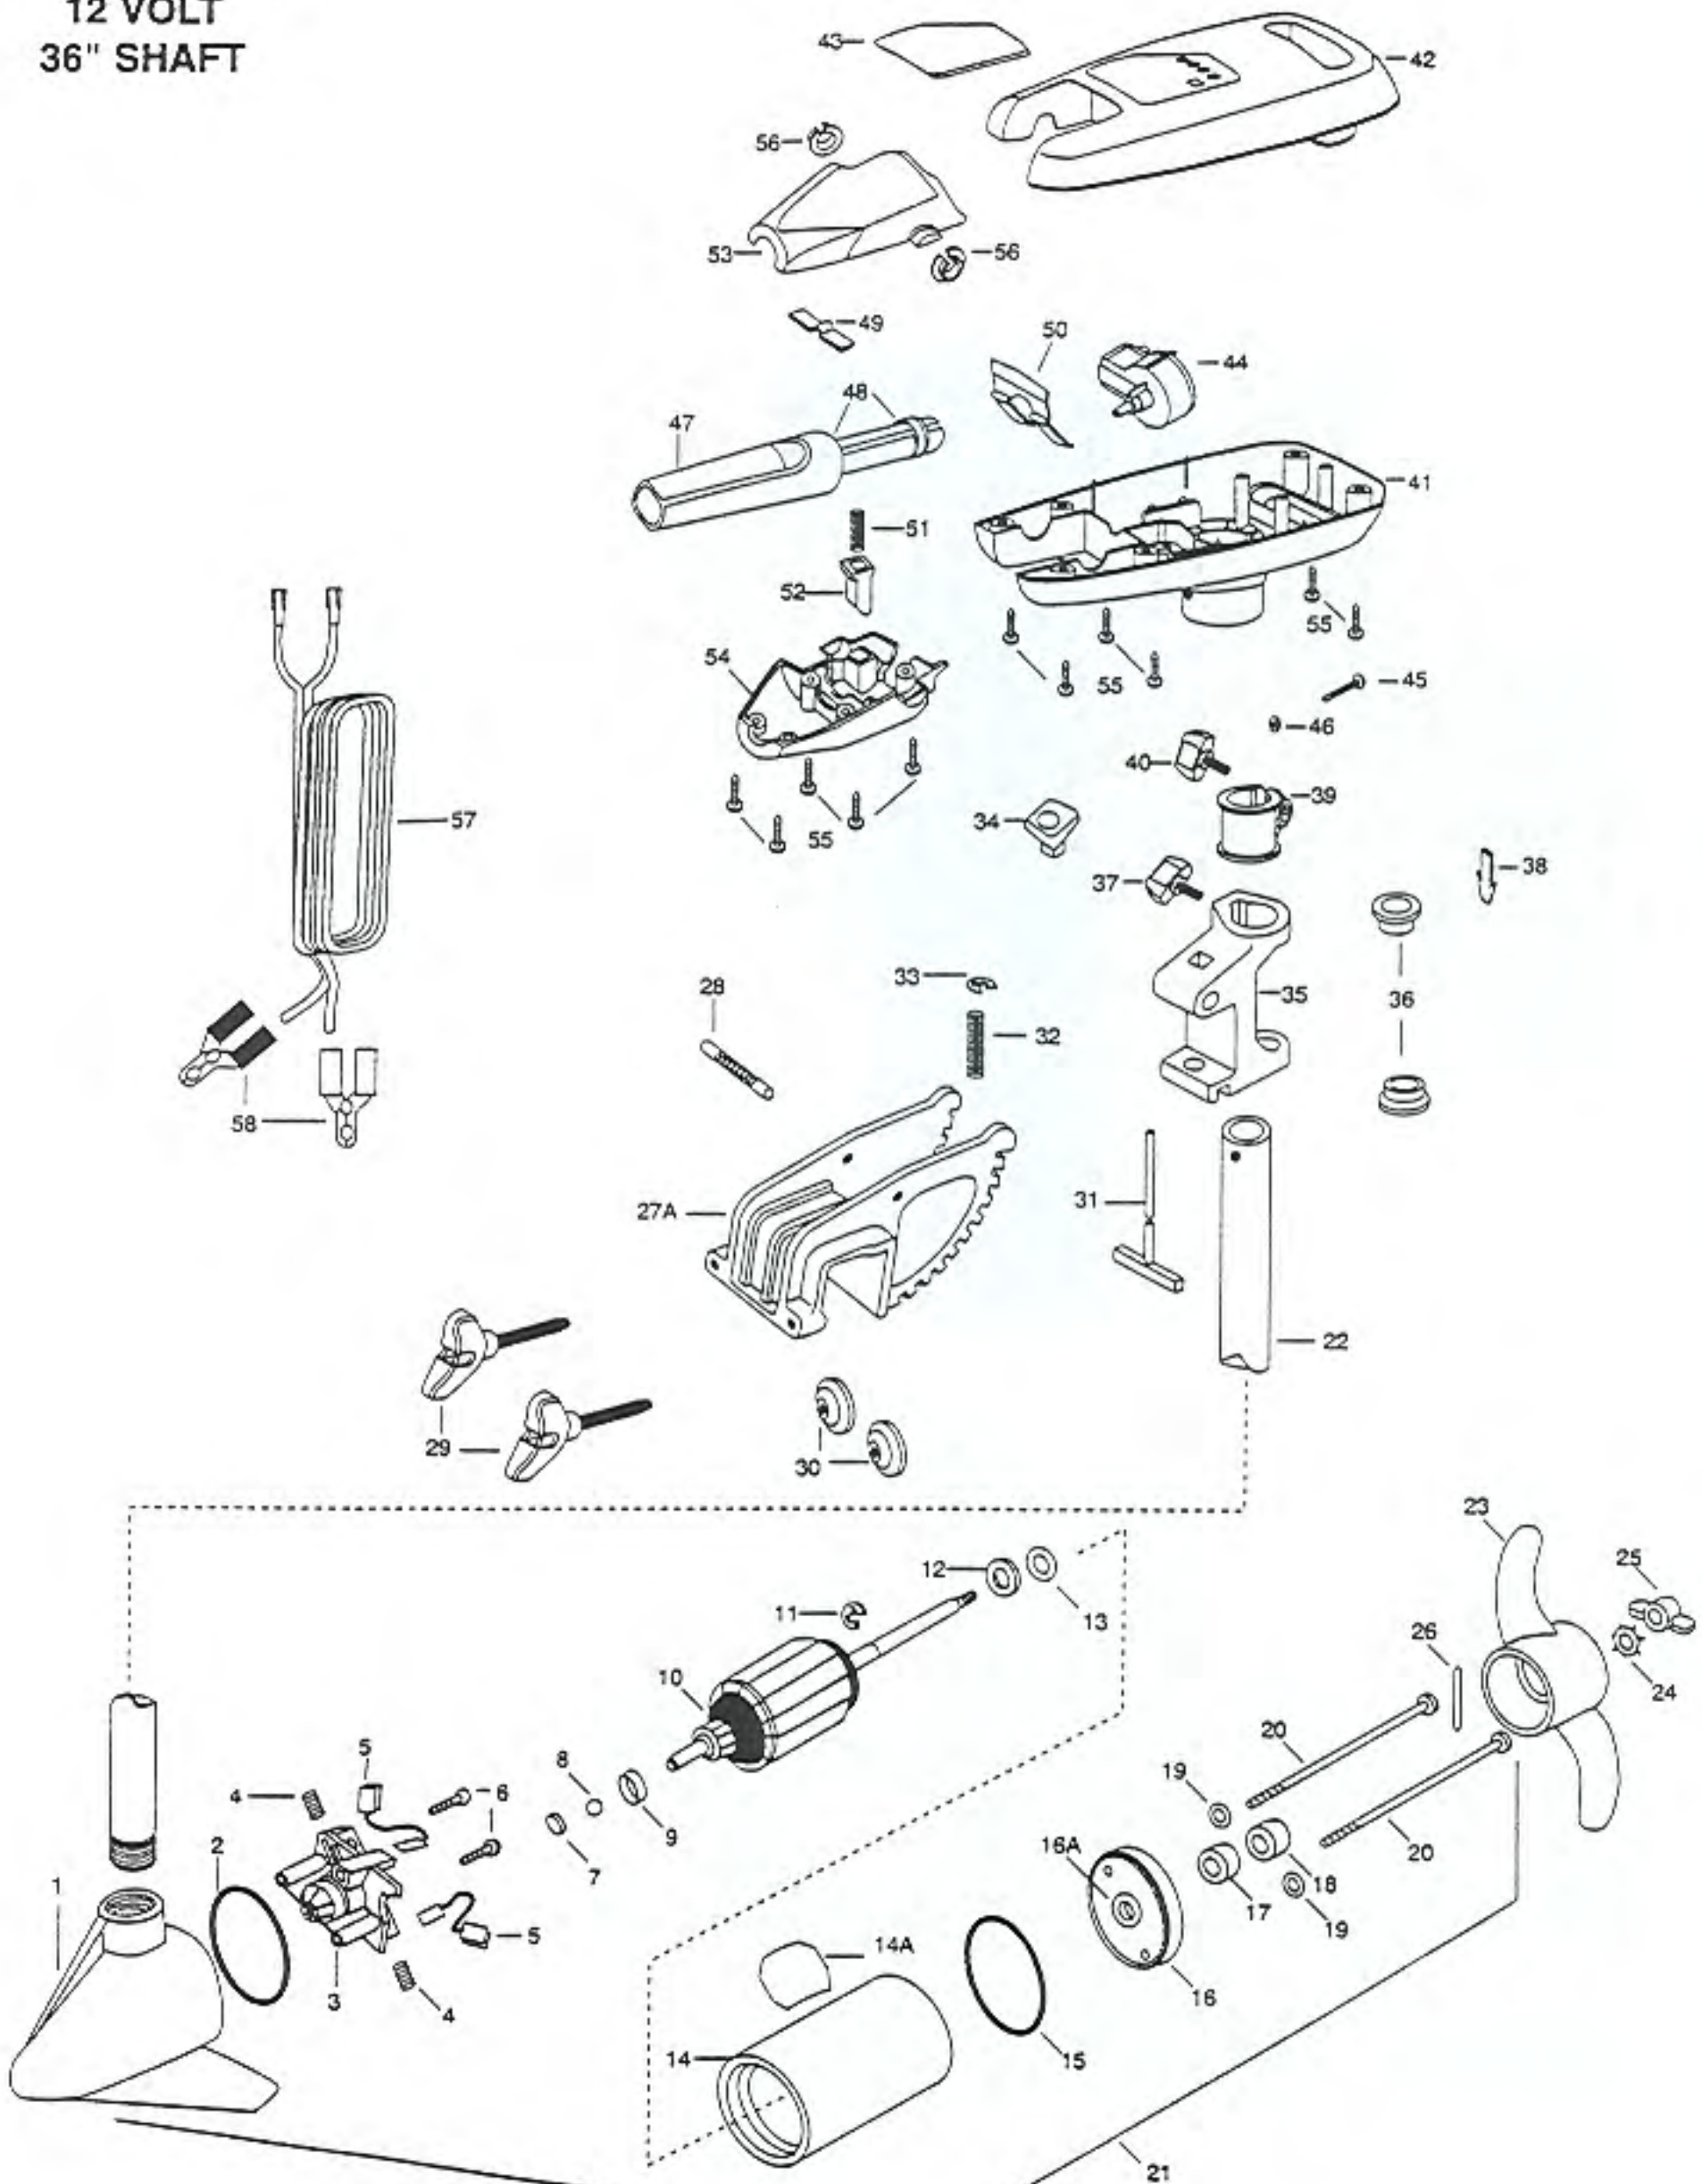

65T
36 LBS THRUST
12 VOLT
36" SHAFT

In the U.S.A., replacement parts may be ordered directly from MINN KOTA Parts Dept., JWA MARINE, 706 Holly Street, Mankato, Minnesota 56001. In Canada, parts may be ordered from any of the Canadian Authorized Service Centers shown on the enclosed list. Be sure to provide the MODEL and SERIAL numbers of your motor when ordering parts. Please use the correct part numbers from the parts list. Payment for any parts ordered from the MINN KOTA parts department, may be by cash, personal check, Discover Card, MasterCard or VISA. To order, call 1-800-227-6433 or FAX 1-800-527-4464.