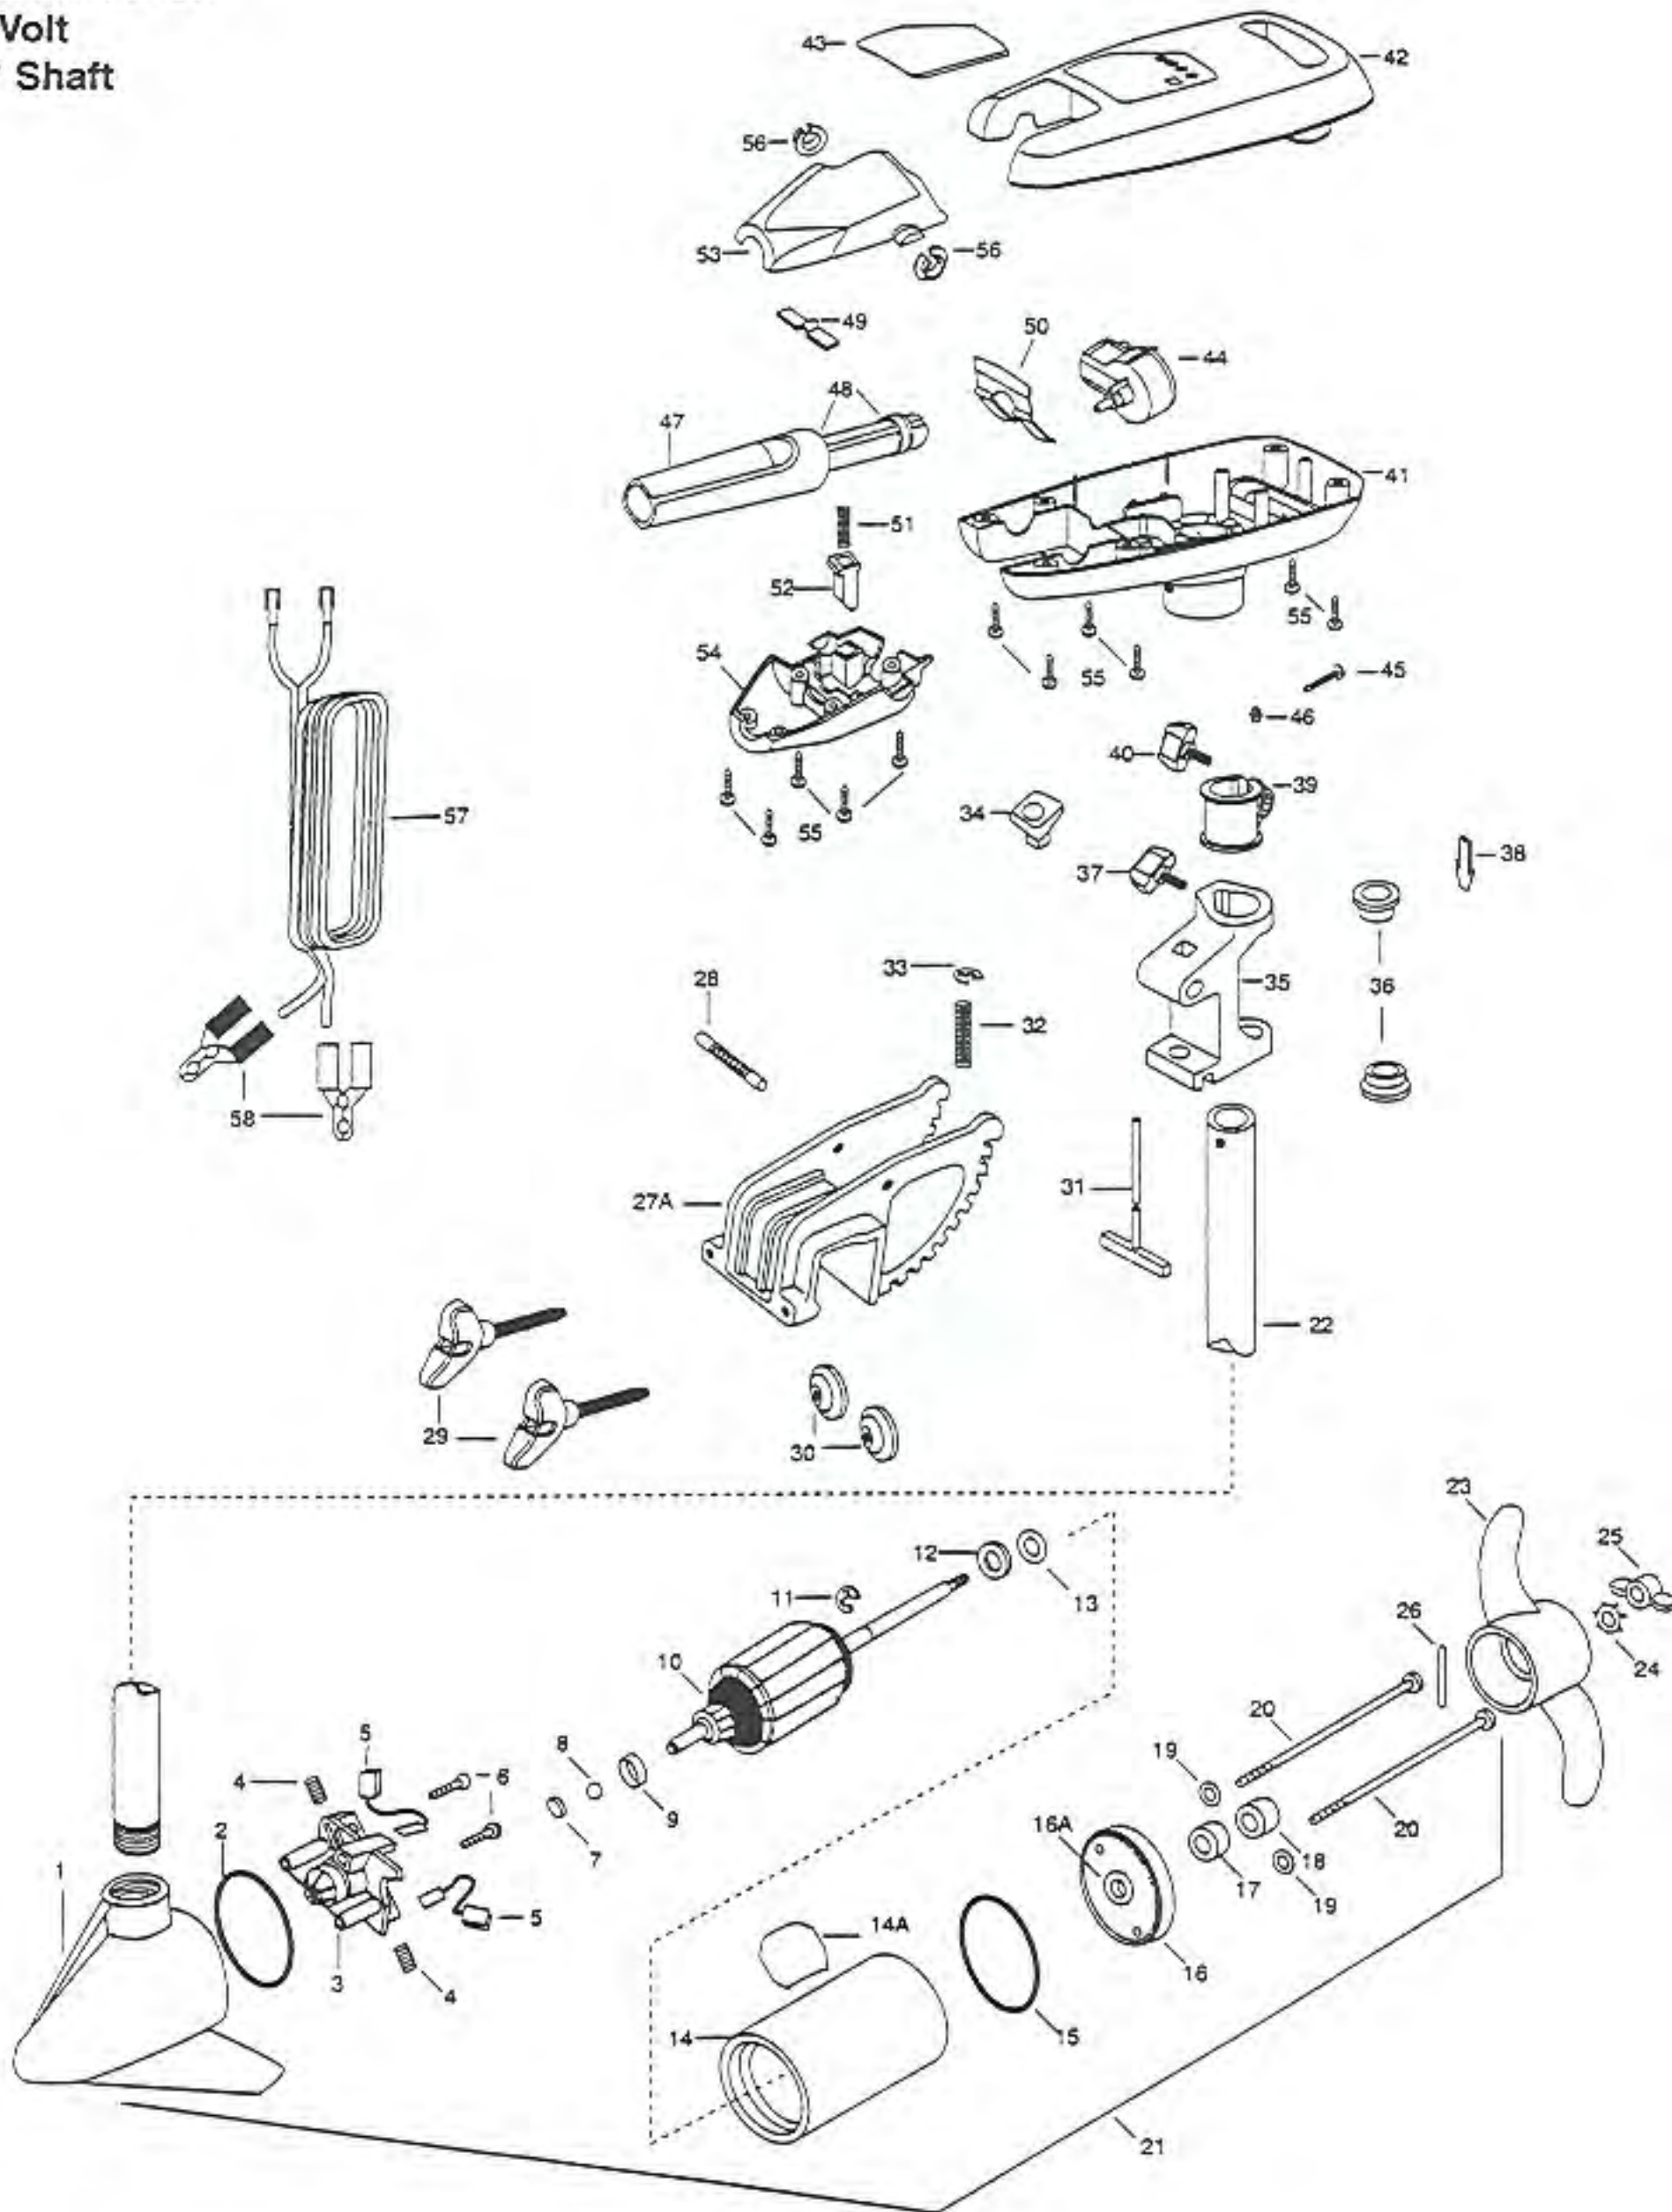

50T
32Lbs. Thrust
12 Volt
36" Shaft

In the U.S.A., replacement parts may be ordered directly from MINN KOTA Parts Dept., JWA MARINE, 706 Howard Ave, Markato, Minnesota 56001. In Canada, parts may be ordered from any of the Canadian Authorized Service Centers shown on the enclosed list. Be sure to provide the MODEL and SERIAL numbers of your motor when ordering parts. Please use the correct part numbers from the parts list. Payment for any parts ordered from the MINN KOTA parts department, may be by cash, personal check, Discover Card MasterCard or VISA. To order, call 1-800-227-6433 or FAX 1-800-527-4464.