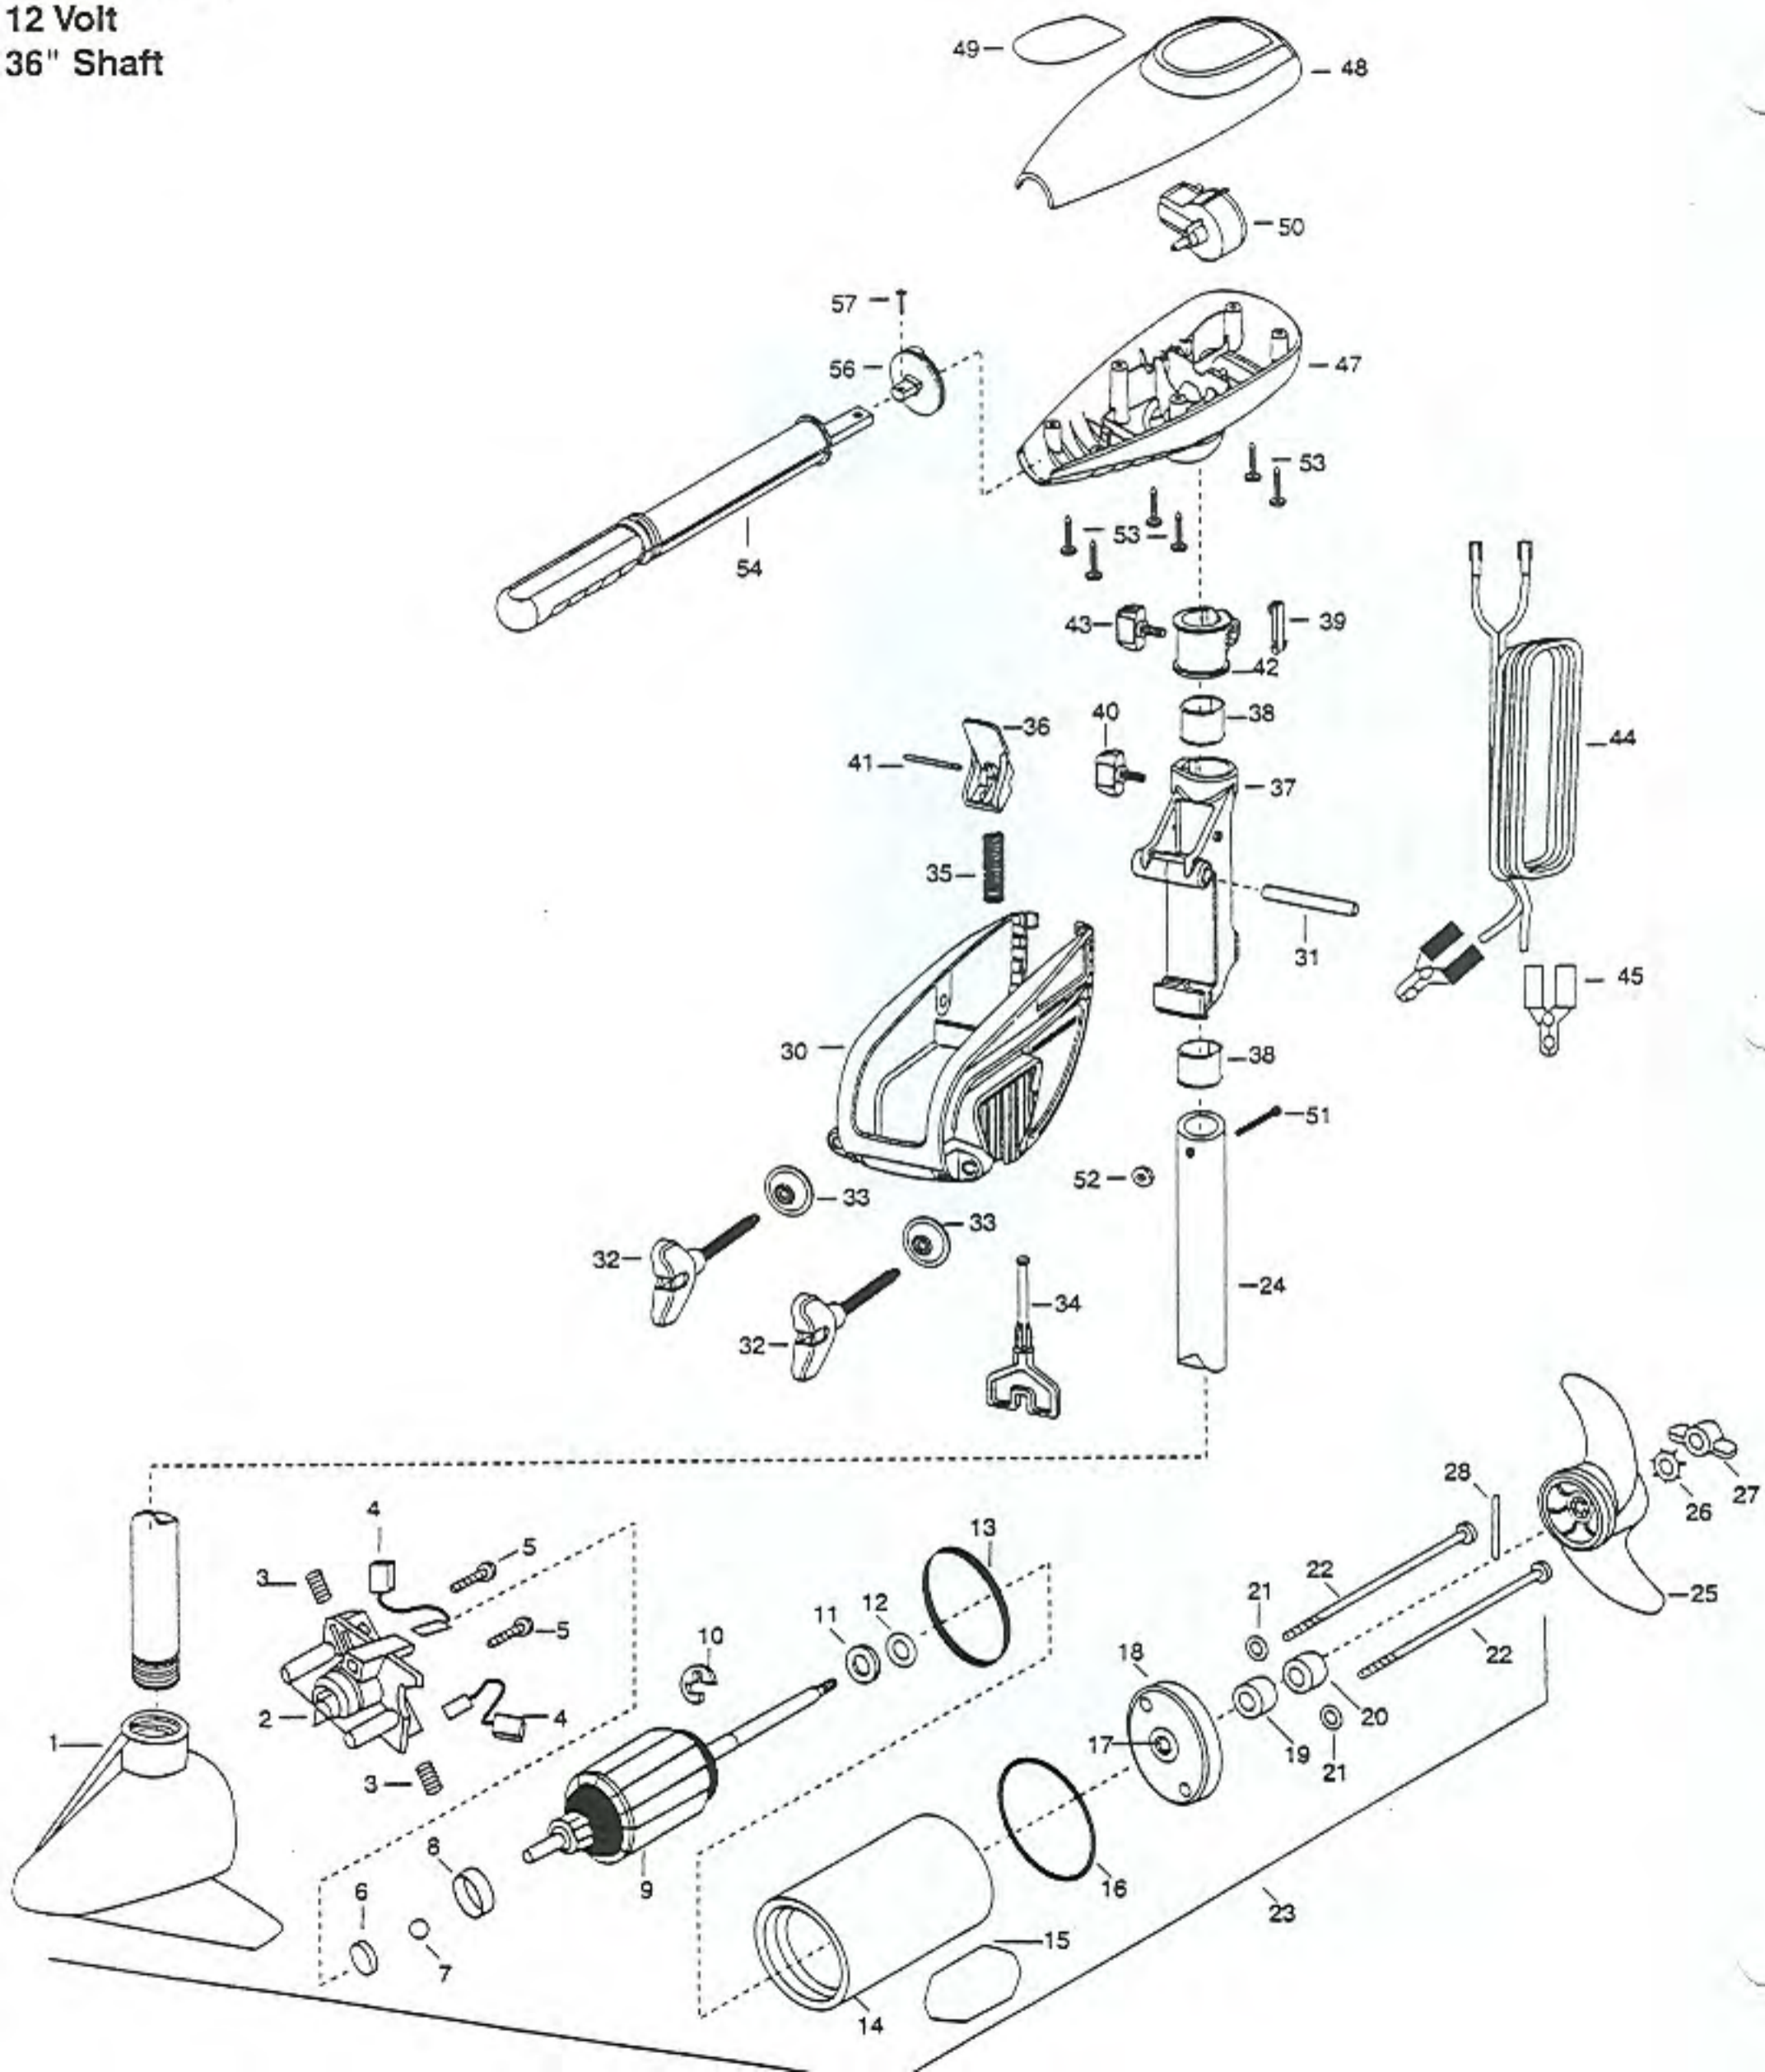

endura 36  
36 lbs Thrust  
12 Volt  
36" Shaft

In the U.S.A., replacement parts may be ordered directly from MINN KOTA Parts Dept., JWA MARINE, 706 Holly Lane, Marikato, Minnesota 56001. In Canada, parts may be ordered from any of the Canadian Authorized Service Centers shown on the enclosed list. Be sure to provide the part and SERIAL numbers of your motor when ordering parts. Please use the correct part numbers from the parts list. Payment for any parts ordered from the MINN KOTA parts department, may be by cash, personal check, Discover Card MasterCard or VISA. To order, call 1-800-227-6433 or FAX 1-800-527-4464.