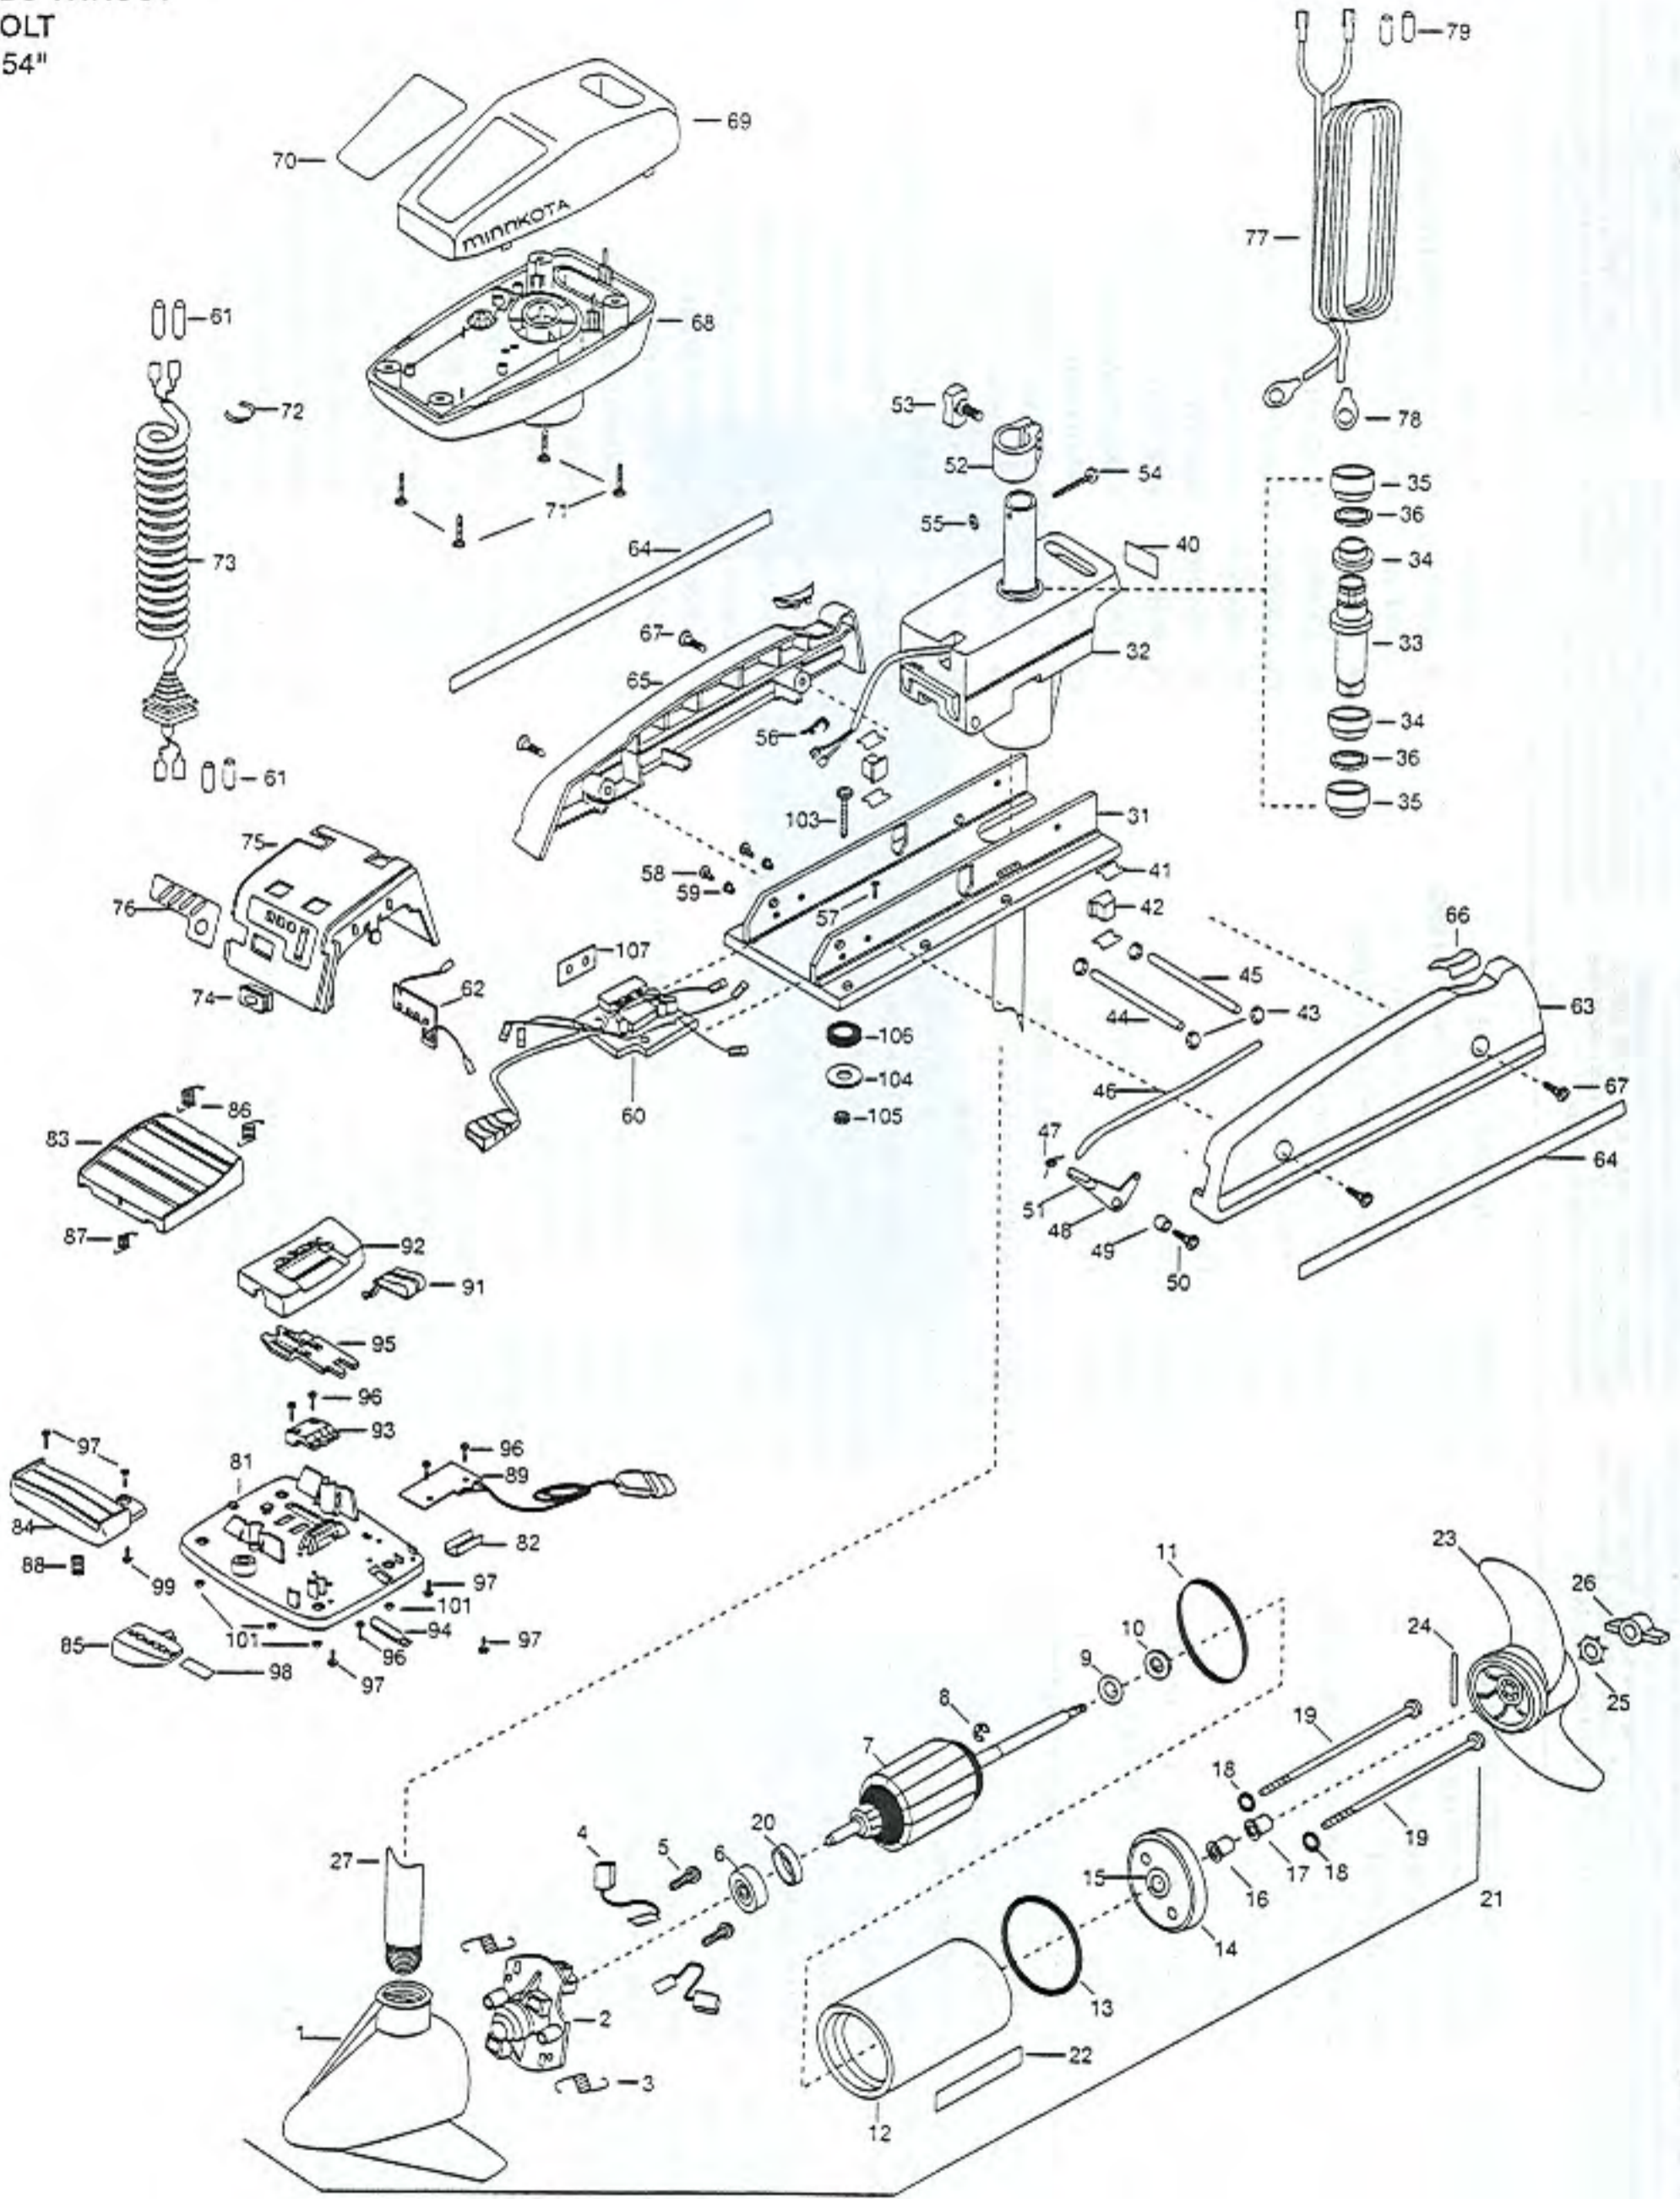

52 POWERDRIVE PRO  
 52 LBS THRUST  
 12 VOLT  
 48", 54"

In the U.S.A., replace parts may be ordered directly from MINN KOTA Parts Dept., JVA MARINE, 706 Main St., Mankato, Minnesota 56001. In Canada, parts may be ordered from any of the Canadian Authorized Service Centers shown on the enclosed list. Be sure to provide the model and serial numbers of your motor when ordering parts. Please use the correct part numbers from the parts list. Payment for any parts ordered from the MINN KOTA parts department, may be by cash, personal check, Discover Card MasterCard or VISA. To order, call 1-800-227-6433 or FAX 1-800-527-4464.