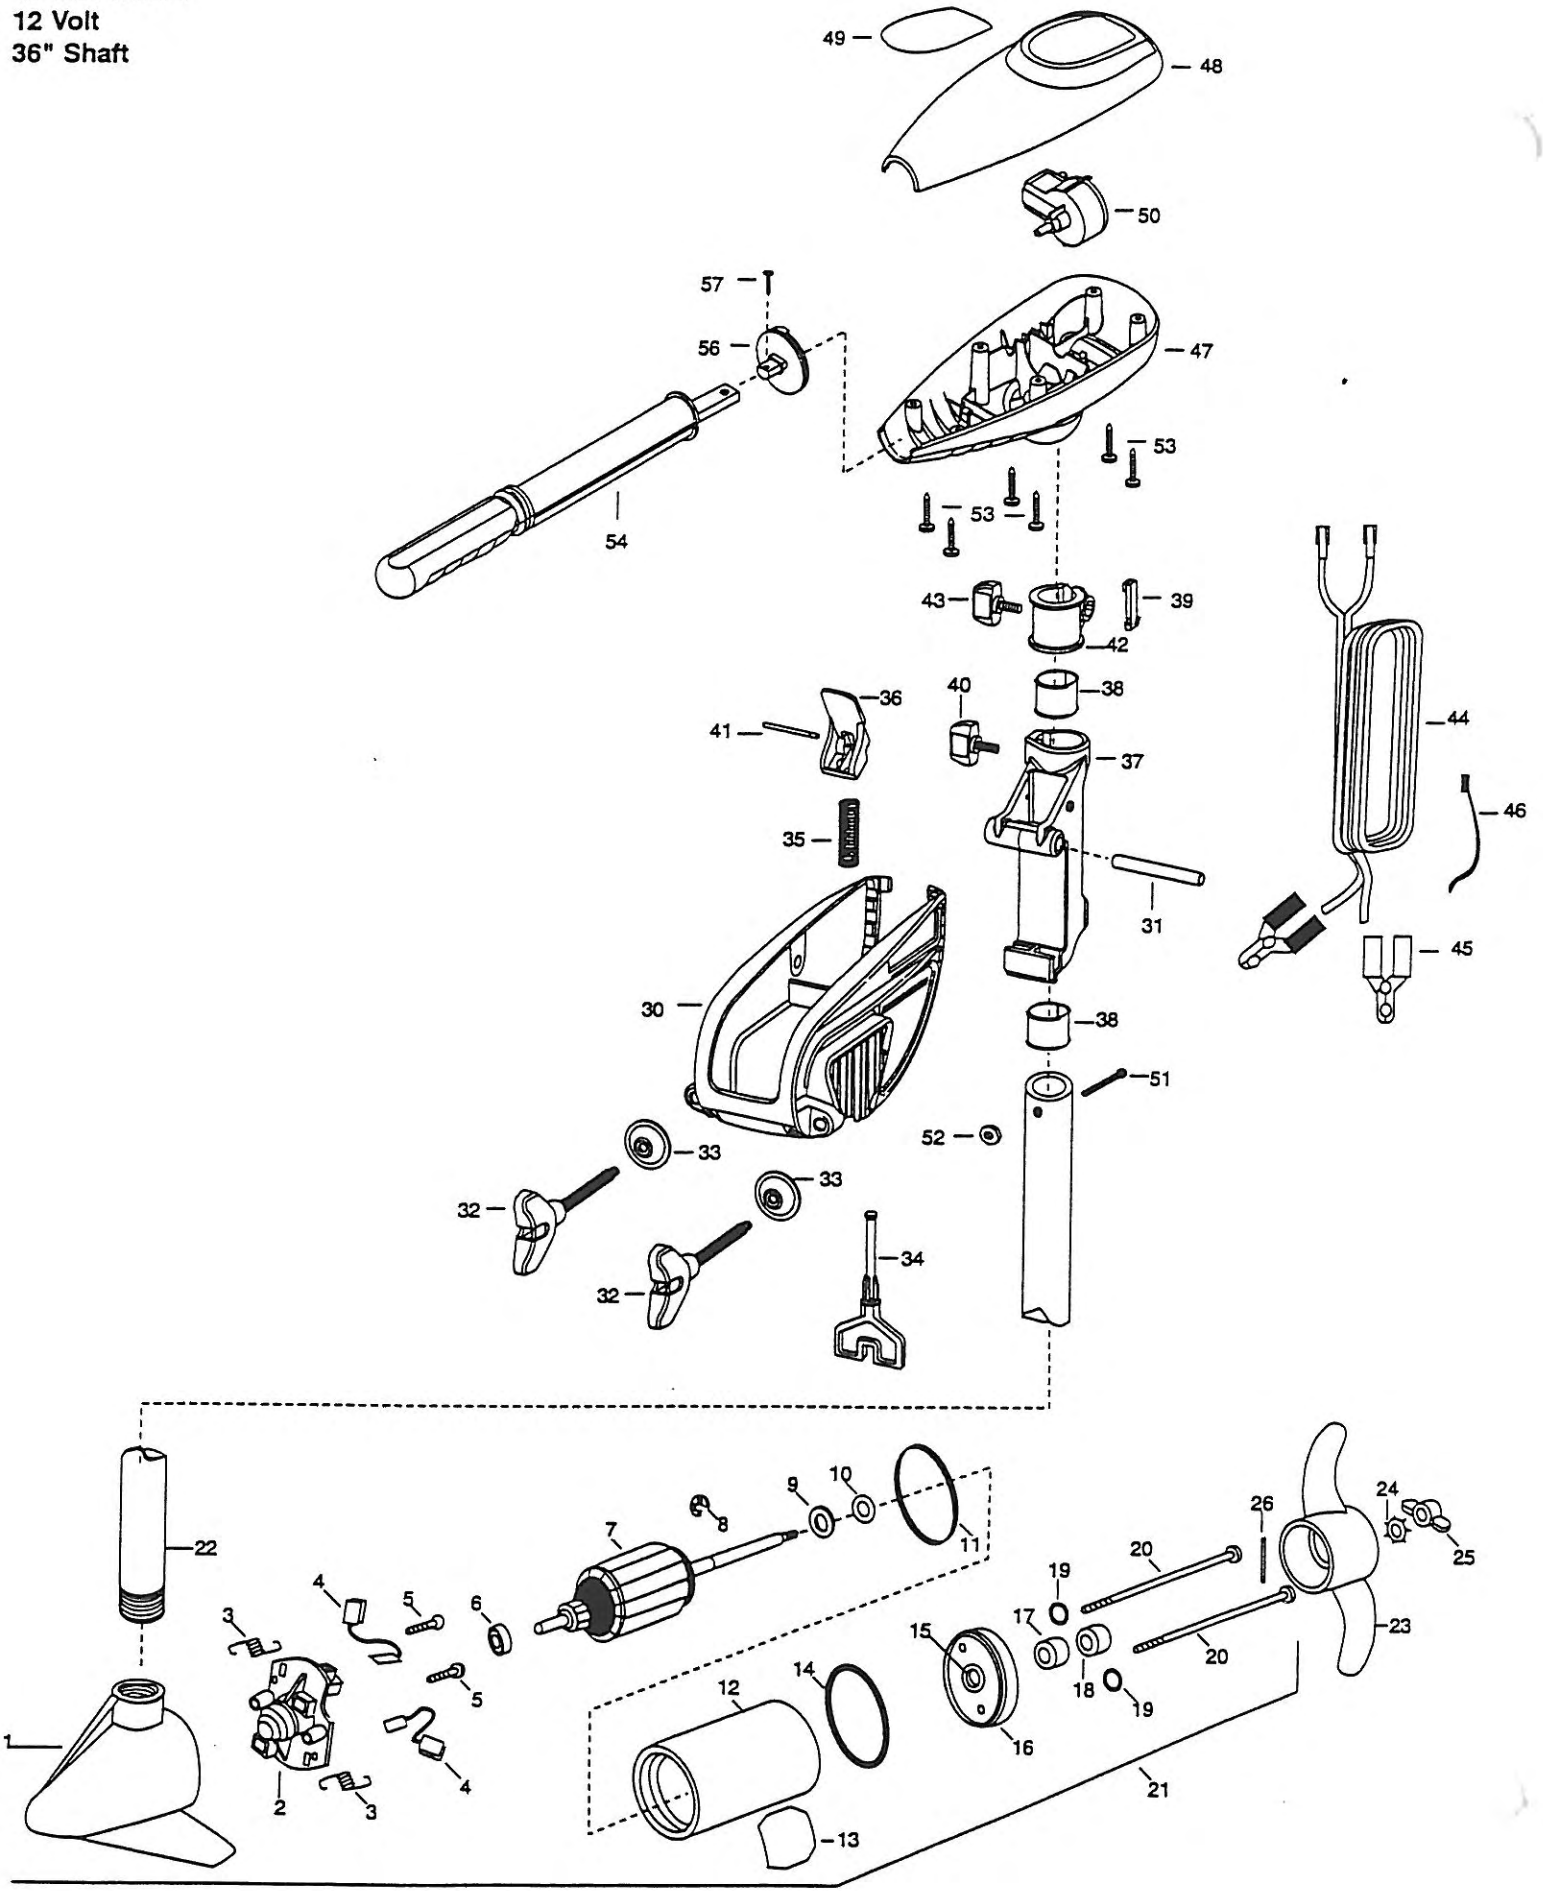

Spider 48
48 lbs. Thrust
12 Volt
36" Shaft

These parts, replacement parts may be ordered direct from MINN KOTA Parts Dept., JWA MARINE, 708 Holly Lane, Mankato, Minnesota 56001. In Canada, parts may be ordered from any Canadian Authorized Service Centers shown on the enclosed list. Be sure to provide MODEL and SERIAL numbers of your motor when ordering parts. Please use the correct part numbers from the parts list. Payment for any parts ordered from the MINN KOTA parts department, may be by cash, personal check, Discover Card MasterCard or VISA. To order, call 1-800-227-6433 or FAX 1-800-527-4464.