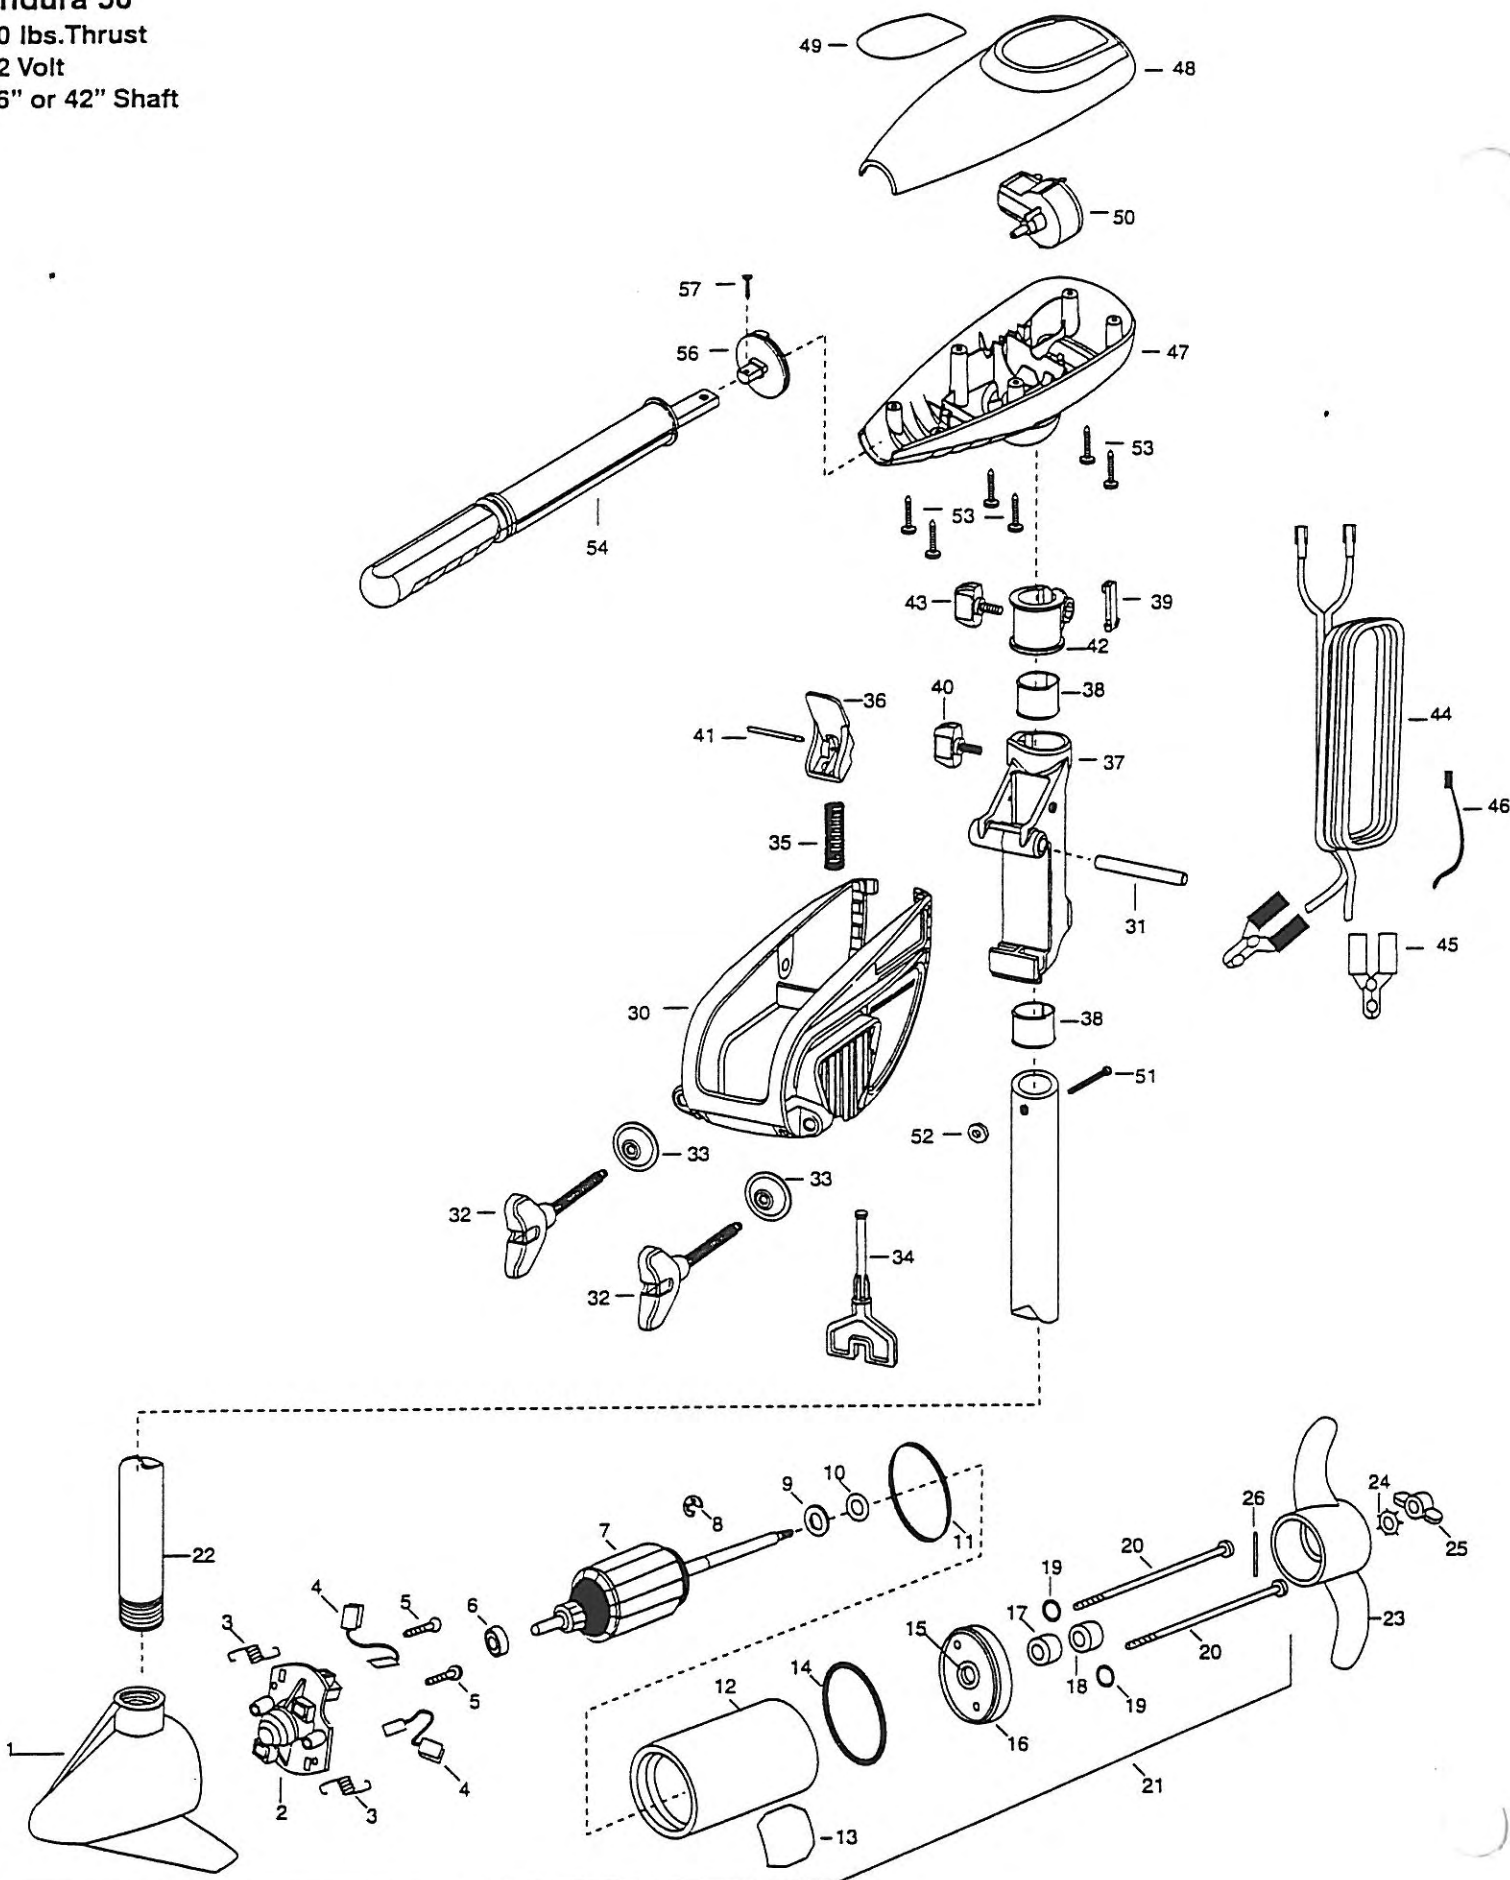

endura 50
50 lbs.Thrust
12 Volt
36" or 42" Shaft

JWA MARINE, 708 1st Ave. S., Mankato, Minnesota 56001. In Canada, parts may be ordered from any Canadian Authorized Service Centers shown on the enclosed list. Be sure to provide MODEL and SERIAL numbers of your motor when ordering parts. Please use the correct part numbers from the parts list. Payment for any parts ordered from the MINN KOTA parts department, may be by cash, personal check, Discover Card MasterCard or VISA. To order, call 1-800-227-6433 or FAX 1-800-527-4464.