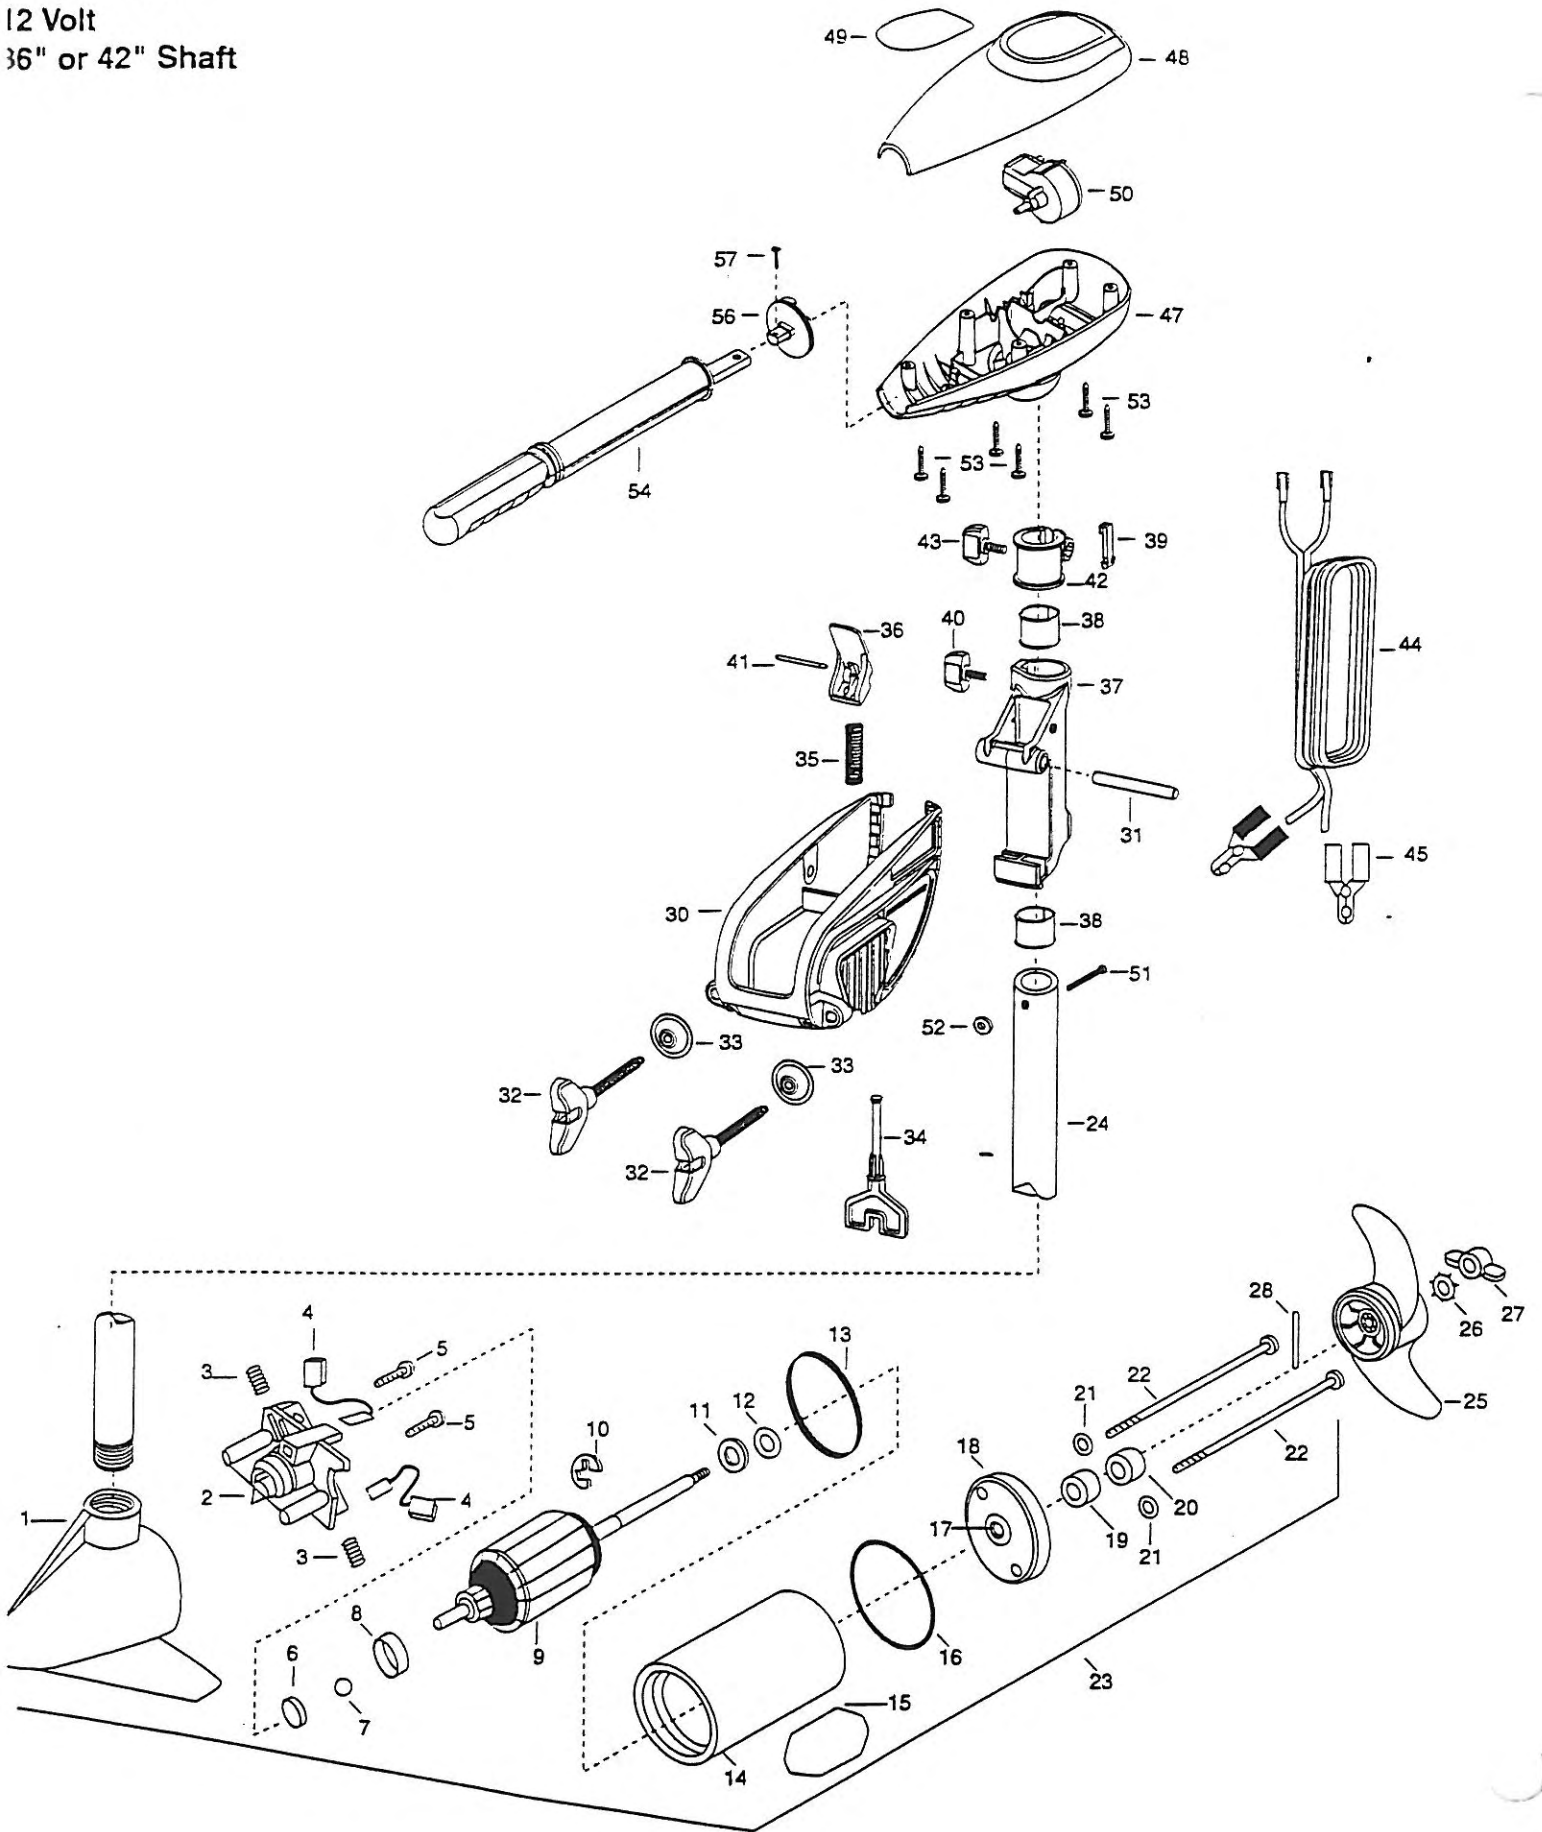

Endura 40
40 lbs Thrust
12 Volt
36" or 42" Shaft

JWA MARINE, 708 Highway Lane, Mankato, Minnesota 56001. In Canada, parts may be ordered from any Canadian Authorized Service Centers shown on the enclosed list. Be sure to provide MODEL and SERIAL numbers of your motor when ordering parts. Please use the correct part numbers from the parts list. Payment for any parts ordered from the MINN KOTA parts department, may be by cash, personal check, Discover Card MasterCard or VISA. To order, call 1-800-227-6433 or FAX 1-800-527-4464.