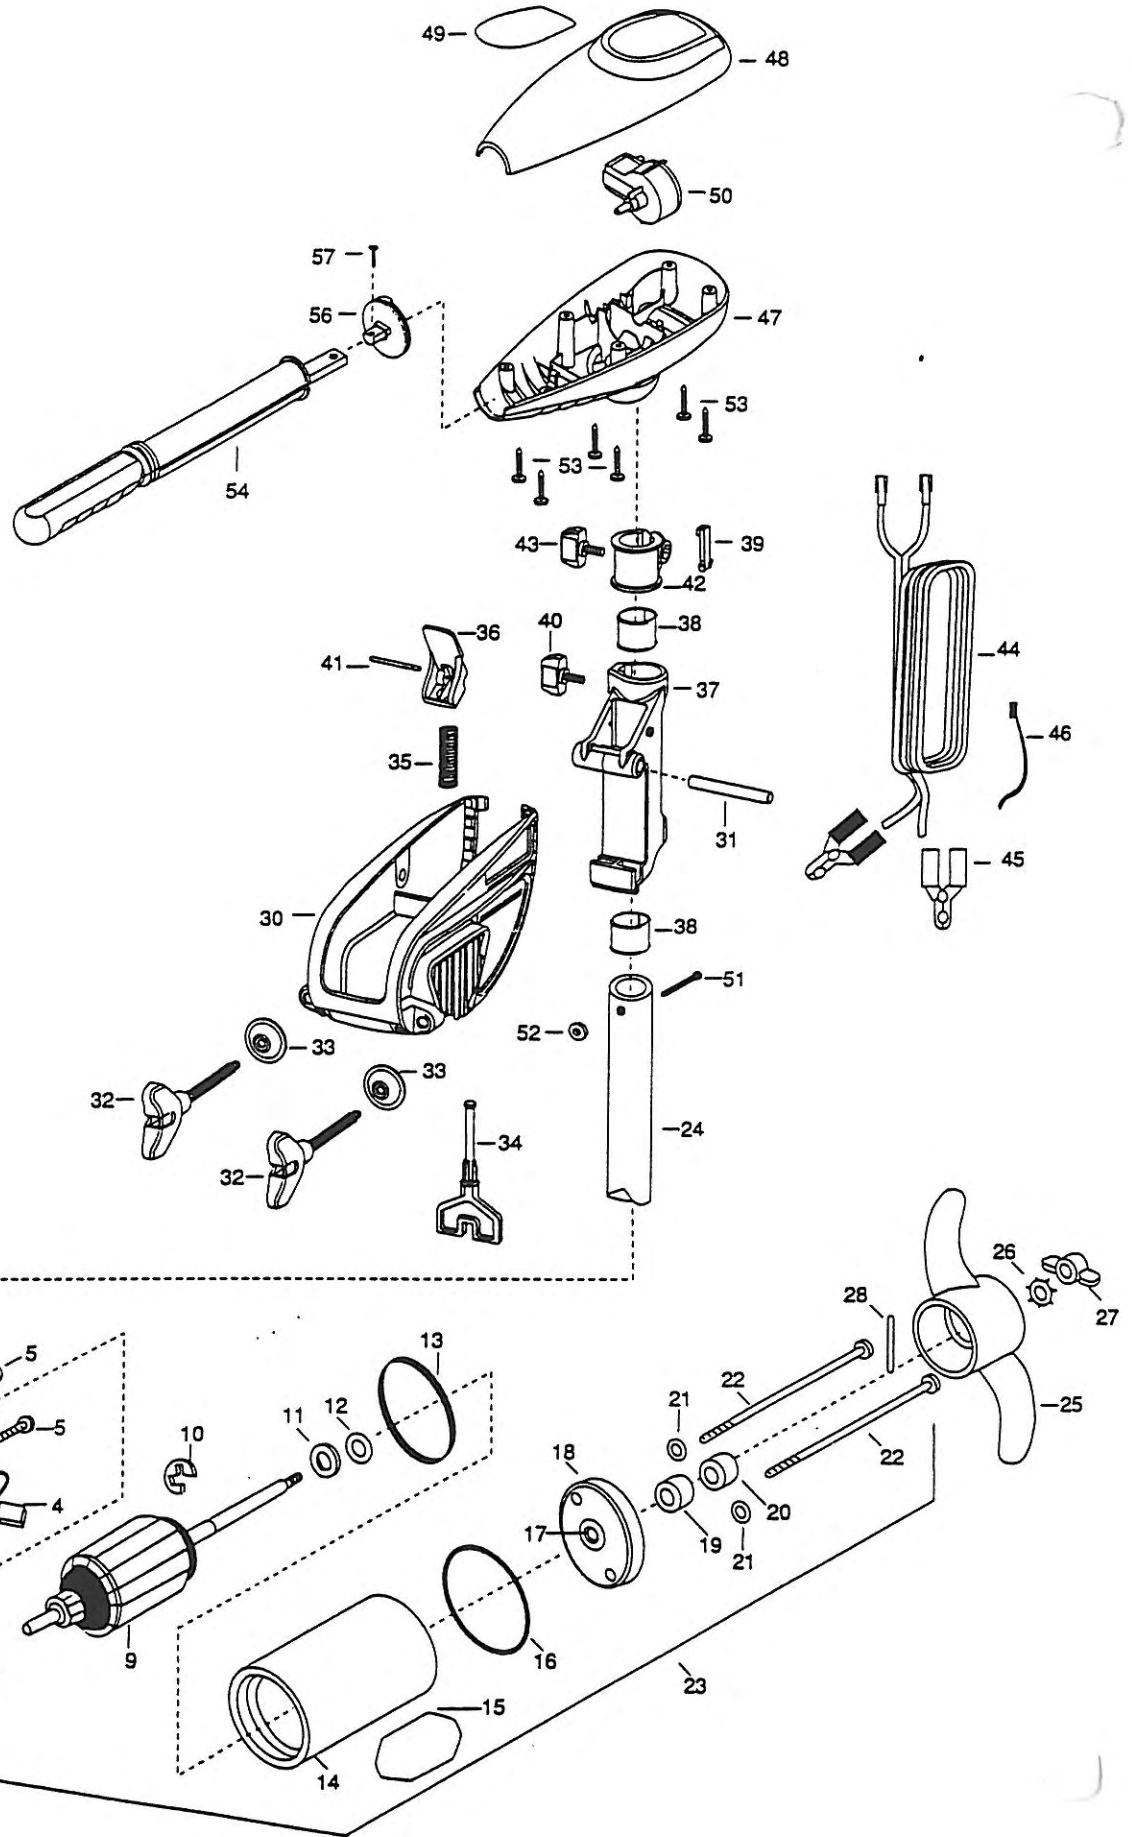

enoura 36  
36 lbs Thrust  
12 Volt  
36" Shaft

ordered from any of the Canadian Authorized Service Centers shown on the enclosed list. Be sure to provide MODEL and SERIAL numbers of your motor when ordering parts. Please use the correct part numbers from the parts list. Payment for any parts ordered from the MINN KOTA Parts department, may be by cash, personal check, Discover Card MasterCard or VISA. To order, call 1-800-227-6433 or FAX 1-800-527-4464.