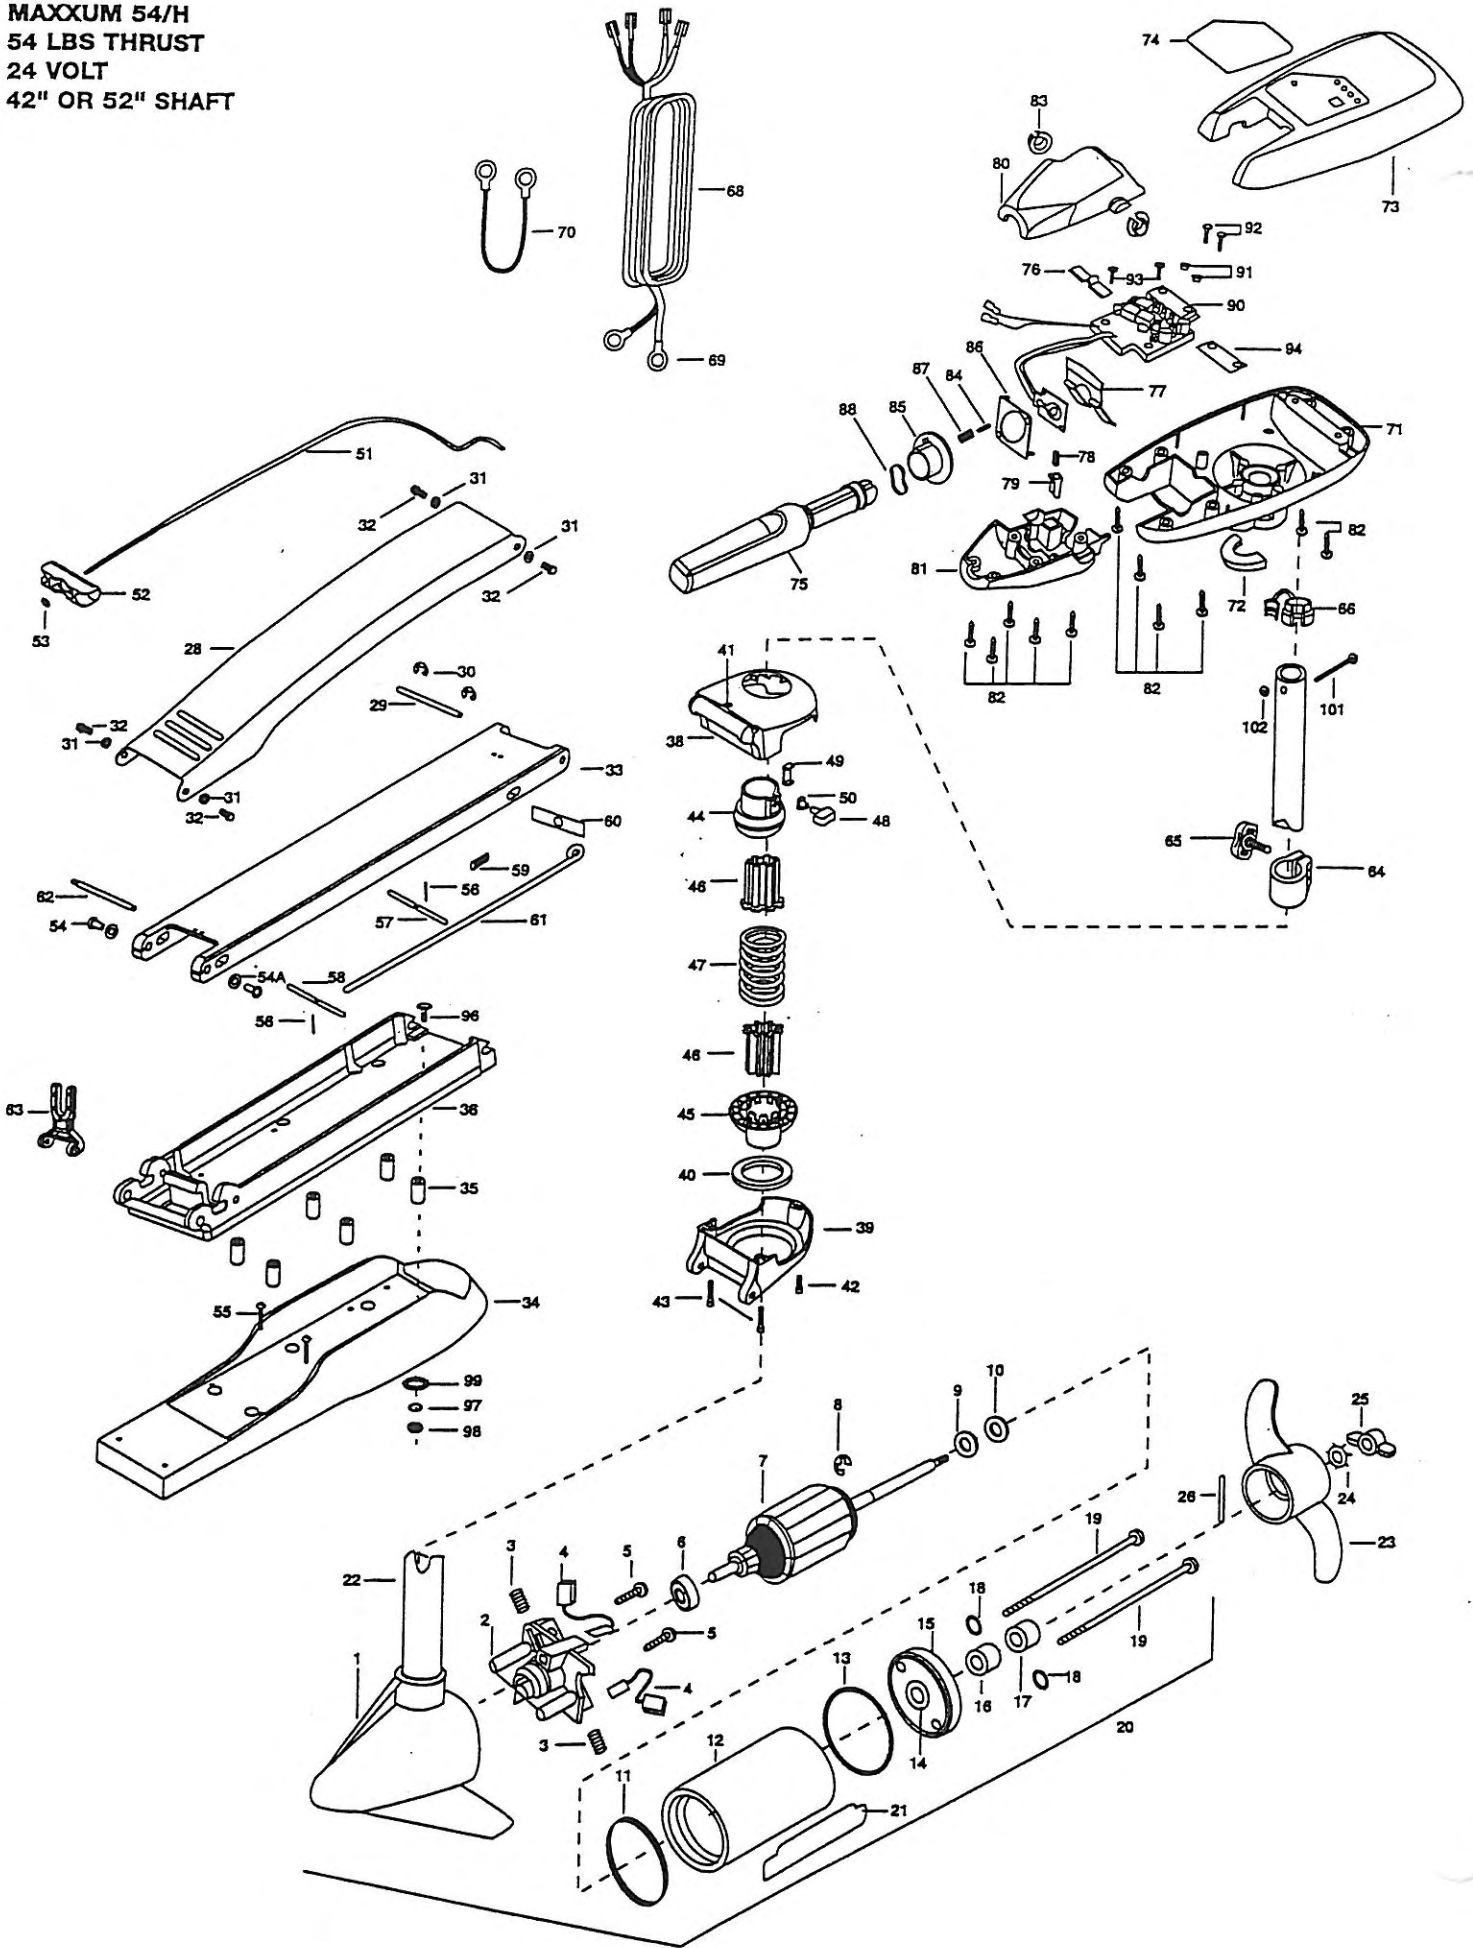

MAXXUM 54/H
54 LBS THRUST
24 VOLT
42" OR 52" SHAFT

JWA MARINE, 706 Holly Lane, Mankato, Minnesota 56001. In Canada, parts may be ordered from any of the Canadian Authorized Service Centers shown on the enclosed list. Be sure to provide MODEL and SERIAL numbers of your motor when ordering parts. Please use the correct part numbers from the parts list. Payment for any parts ordered from the MINN KOTA parts department, may be by cash, personal check, Discover Card MasterCard or VISA. To order, call 1-800-227-6433 or FAX 1-800-527-4464.