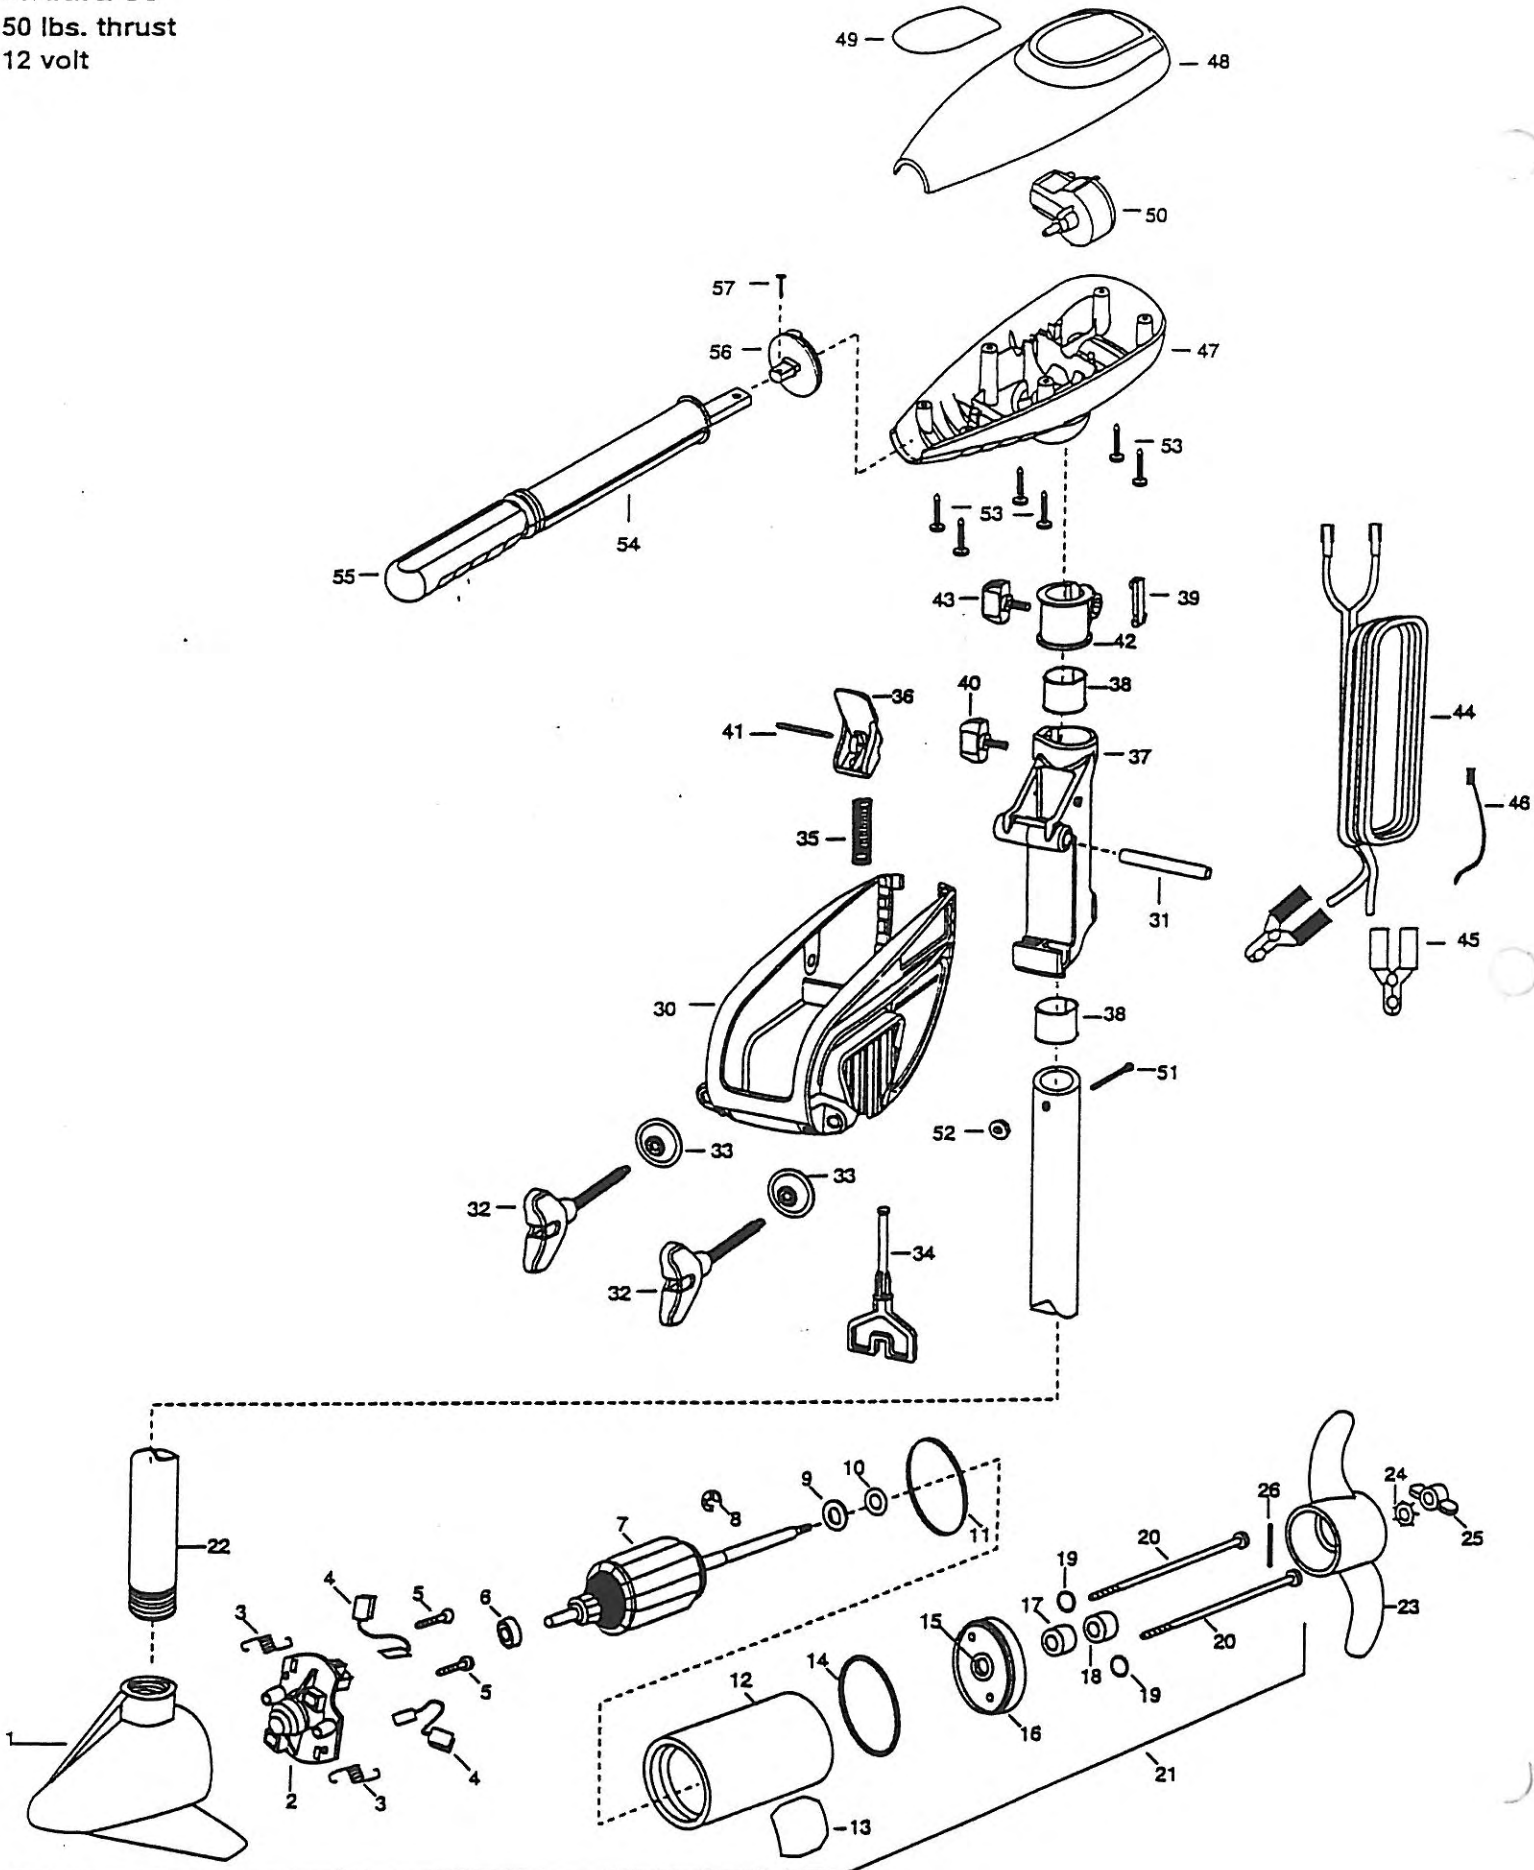

endura 50
 50 lbs. thrust
 12 volt

When ordering parts, please use the correct part numbers from the parts list. Payment for any parts ordered from Minn Kota parts department, may be by cash, personal check, Discover or MasterCard or VISA. For more information, call 1-800-227-8433 or FAX 1-800-527-4484.

Ne pas oublier de fournir les numéros de Modèle et de Série de votre Moteur lorsque vous placez une commande. Employez toujours le numéro de pièce exact se trouvant sur la liste des pièces de remplacement.

- 38 2037300 BUSHING-HINGE (2 REQ'D)
- 39 2032800 TENSION BLOCK-SNAP IN
- 40 2061310 SCREW, TENSION/KNOB
- 41 2060515 PIN, TILT LEVER
- 42 2061520 COLLAR-DEPTH
- 43 2011385 SCREW-TENSION/NEW KNOB
- 44 2050600 LEADWIRE (10 GA) CLIPS
- 45 2010700 BATTERY CLIP (2 REQ'D)
- 46 2026300 TIE WRAP
- 47 2062510 CONTROL BOX
- 48 2060209 CONTROL BOX COVER
- 49 2065538 DECAL COVER ENDURA 50
- 50 2064023 SWITCH-FWD/REV 5 SP
- 51 2033400 SCREW-10-24 X 1-3/4
- 52 2013110 NUT-10-24 HEX
- 53 2012100 SCREW-8-18 X 5/8 (6 REQ'D)
- 54 2990901 HANDLE ASSEMBLY 5 SPEED
- *55 2060422 GRIP-HANDLE
- 56 2060405 PIVOT, HANDLE
- 57 2012102 SCREW

PARTS LIST

endura 50

117

This item is part of an assembly. This item cannot be sold separately due to machining and /or assembly that is required.