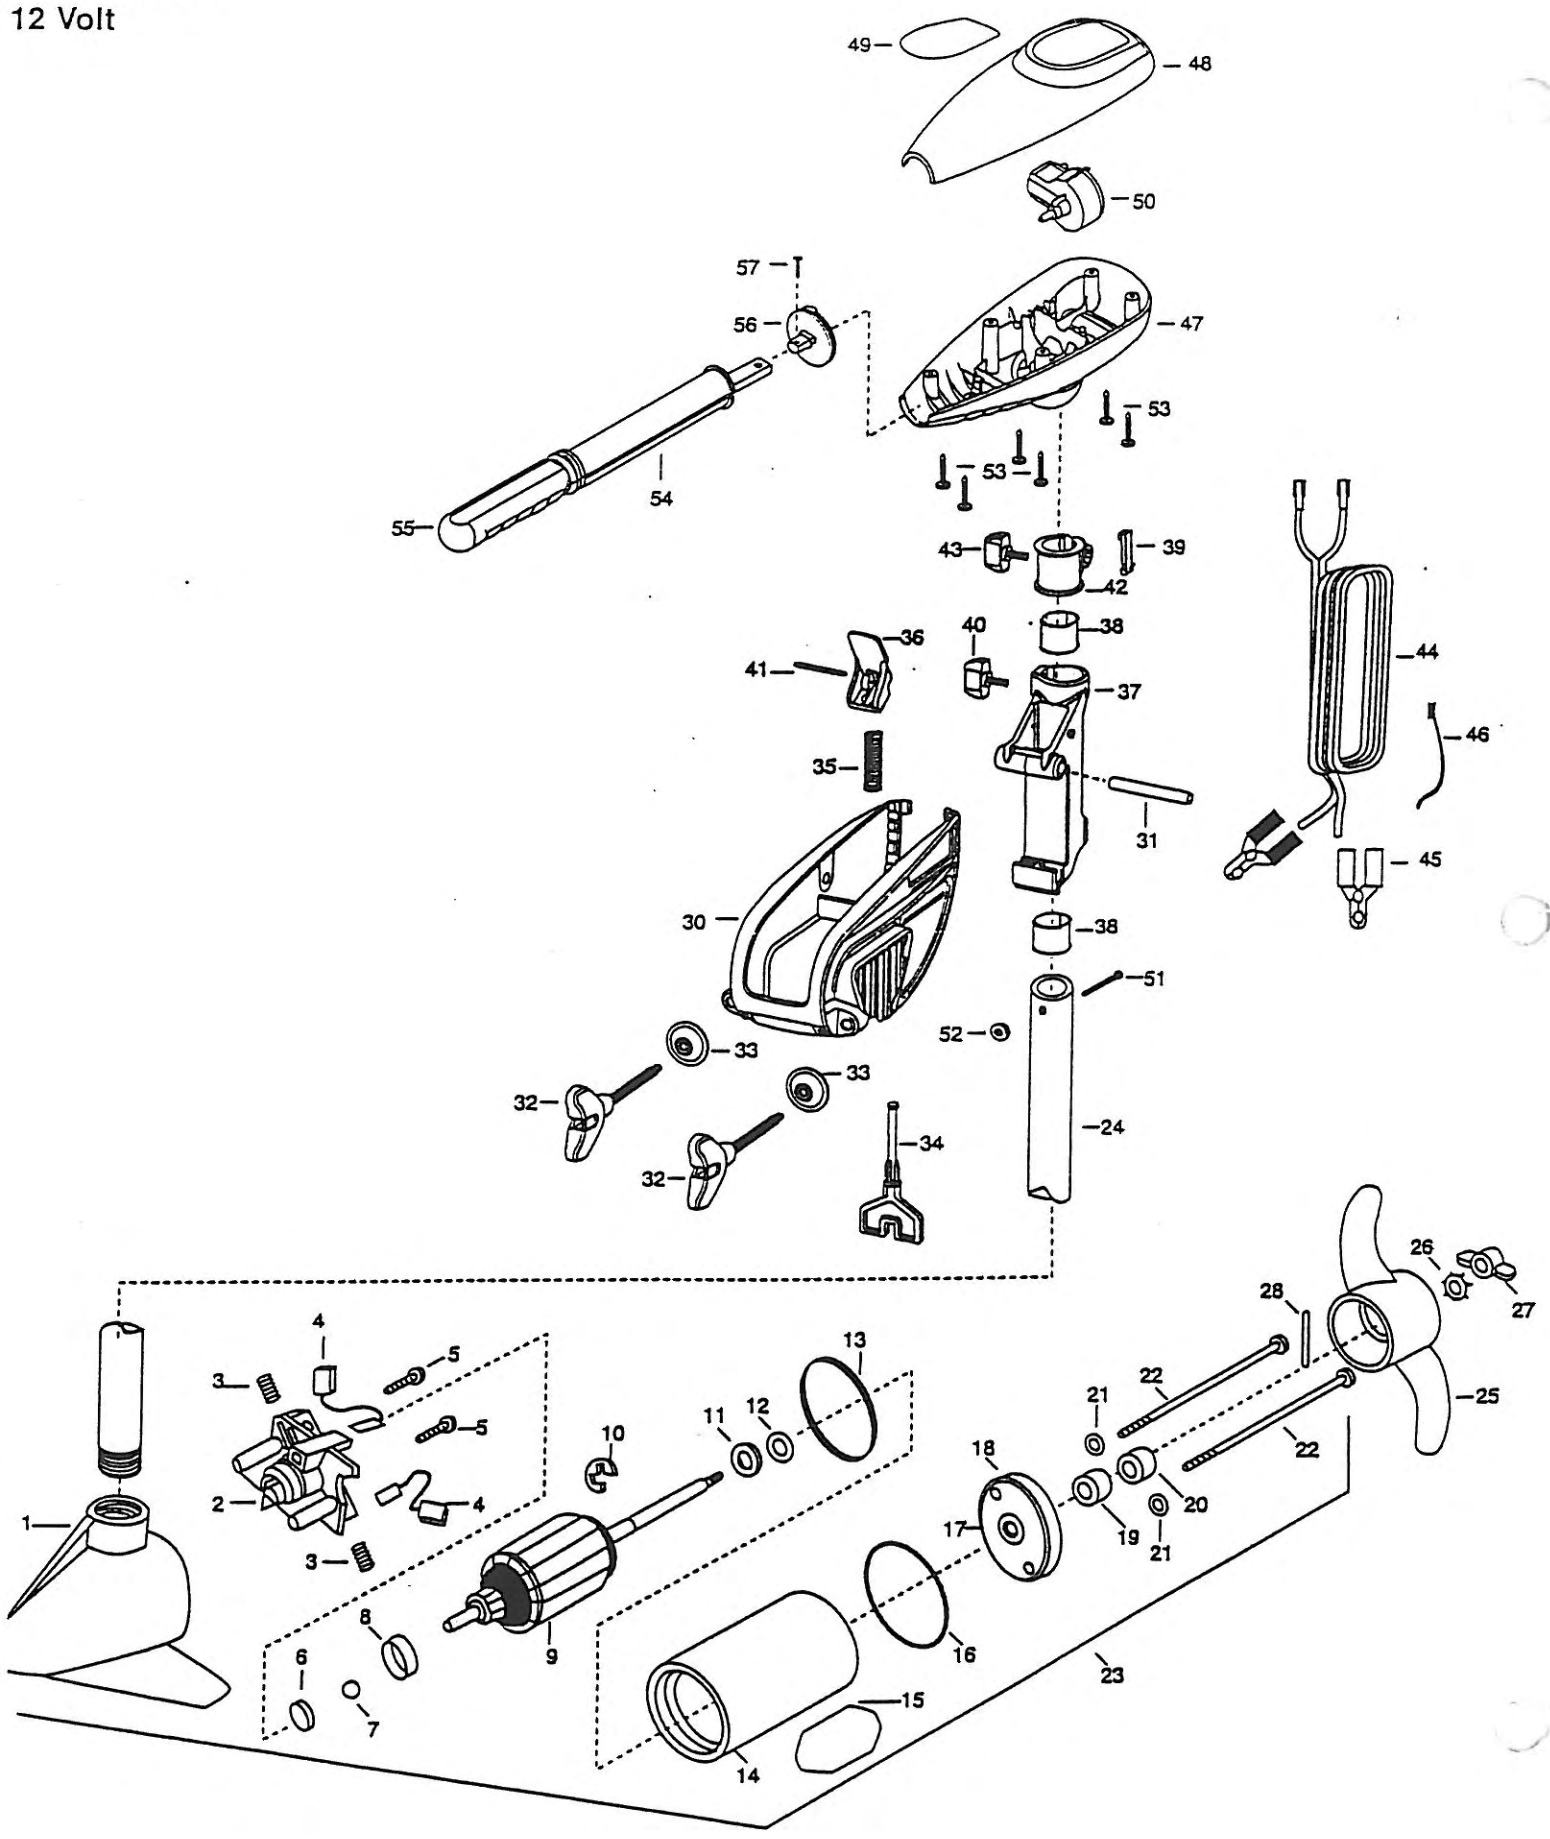

endura 40
40 lbs Thrust
12 Volt

Numbers of your motor when ordering parts. Please use the correct part numbers from the parts list. Payment for any parts ordered from MINN KOTA parts department, may be by cash, personal check, Discover or MasterCard or VISA. To order, call 1-800-227-6433 or FAX 1-800-527-4484.

Ne pas oublier de fournir les numéros de Modèle et de Série de votre Moteur lorsque vous placez une commande. Employez toujours le numéro de pièce exact se trouvant sur la list des pièces de remplacement.

para identificar o Centro de Serviço Autorizado MINN KOTA. Não deixe de incluir o número do MODELO e número de SÉRIE do seu motor ao pedir peças. Sempre use os números corretos das peças da lista de peças.

PARTS LIST

1	406027	BRUSH END HOUSING	36	2067200	LEVER-TILT (RED)
2	406405	BRUSH PLATE ASSEMBLY	37	2061810	HINGE-PLASTIC
3	406081	BRUSH SPRING (2 REQ'D)	38	2037300	BUSHING-HINGE (2 REQ'D)
4	406072	BRUSH ASSEMBLY (2 REQ'D)	39	2032800	TENSION BLOCK-SNAP IN
5	406341	BRUSH PLATE SCREW (2 REQ'D)	40	2061310	SCREW, TENSION/KNOB
6	403050	THRUST DISK	41	2060515	PIN, TILT LEVER
7	403010	THRUST BALL	42	2061520	COLLAR-DEPTH
8	406090	BRUSH HOLDER	43	2011365	SCREW-COLLAR/NEW KNOB
9	405205	ARMATURE ASSEMBLY	44	2050600	LEADWIRE (10 GA) CLIPS
10	405300	E-RING	45	2010700	BATTERY CLIP (2 REQ'D)
11	406170	THRUST WASHER- STEEL (AS REQ'D)	46	2026300	TIE WRAP
12	405171	THRUST WASHER- NYLON (AS REQ'D)	47	2062510	CONTROL BOX
13	403460	O-RING	48	2060209	CONTROL BOX COVER
14	405259	CENTER SECTION W/MAGNETS	49	2065535	DECAL COVER ENDURA
15	2006609	DECAL MOTOR	50	2064023	SWITCH-FWD/REV 5 SP
16	408460	O-RING	51	2033400	SCREW-10-24 X 1-3/4
17	406600	FLANGE BEARING (SERVICE ONLY)	52	2013110	NUT-10-24 HEX
18	406035	PLAIN END HOUSING	53	2012100	SCREW-8-18 X 5/8 (6 REQ'D)
19	406461	SEAL	54	2990901	HANDLE ASSEMBLY 5 SPEED
20	406471	SEAL- CUP	*55	2060422	GRIP-HANDLE
21	401462	O-RING —THRU BOLT(2 REQ'D)	56	2060405	PIVOT, HANDLE
22	405352	THRU BOLT (2 REQ'D)	57	2012102	SCREW
23	2089041	MOTOR ASSEMBLY			
24	2032046	TUBE, COMPOSITE 36"			
	2032053	TUBE, COMPOSITE 42"			
<i>261125</i>	~~2091150~~	PROPELLER			
26	2051700	LOCKWASHER-PROP (MEDIUM)			
27	2053100	NUT-PROP (MEDIUM)			
28	2092600	PIN-DRIVE			
29	2771810	BRACKET & HINGE ASSY (INCLUDES- 29A—41)			
29A	2771910	BRACKET & HINGE ASSY (INCLUDES- 30,32,33)			
*30	2061910	BRACKET-ORDER 29A			
31	2060510	PIN-HINGE			
*32	2061300	SCREW-CLAMP (2 REQ'D)			
*33	2011710	WASHER-CLAMP SCREW (2 REQ'D)			
34	2063605	T-BAR, PLASTIC			
35	2062705	SPRING- (T-BAR)			

endura 40

This item is part of an assembly. This item cannot be sold separately due to machining and /or assembly that is required.