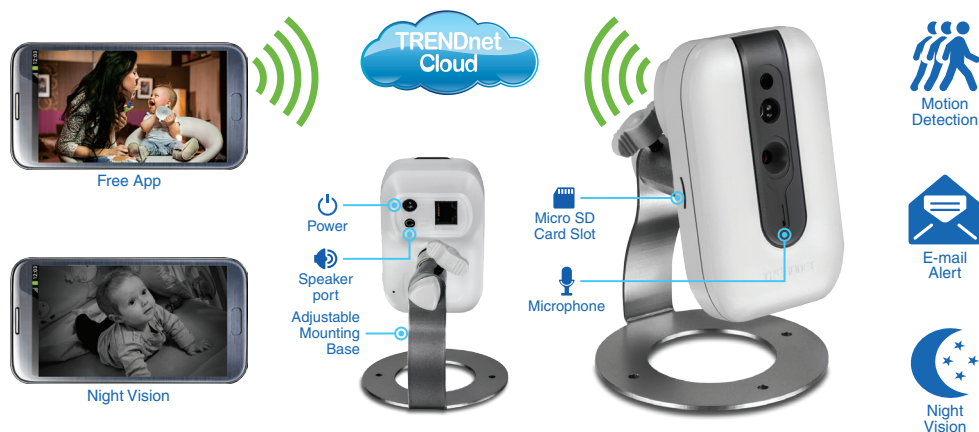

The Wireless HD Day/Night Cloud Camera, model TV-IP7621C, takes the work out of viewing HD video over the internet. After a brief installation, simply open a web browser and login from any internet connection to view and manage this camera. The free TRENDnet CloudView App brings live video to Apple® and Android™ mobile devices. Night vision provides surveillance in complete darkness.

Two-Way Audio

Hear sounds from the camera (install a third party speaker for two-way audio)

Storage

Store video to a network storage device or Micro SD card (up to 32 GB sold separately)

Free Apps

See live video on a mobile device with free Apple® and Android™ apps

Complimentary Software

Complimentary pro-grade software to manage up to TRENDnet 32 cameras

Automatic Updates

Convenient automatic firmware updates

Networking Solution

Specifications

Lens

- Focal Length: 3.35 mm, F 2.0
- Focal Depth: 30 cm - infinity
- Fixed Lens
- Sensor: 1/4" CMOS Sensor
- Zoom: 4x digital